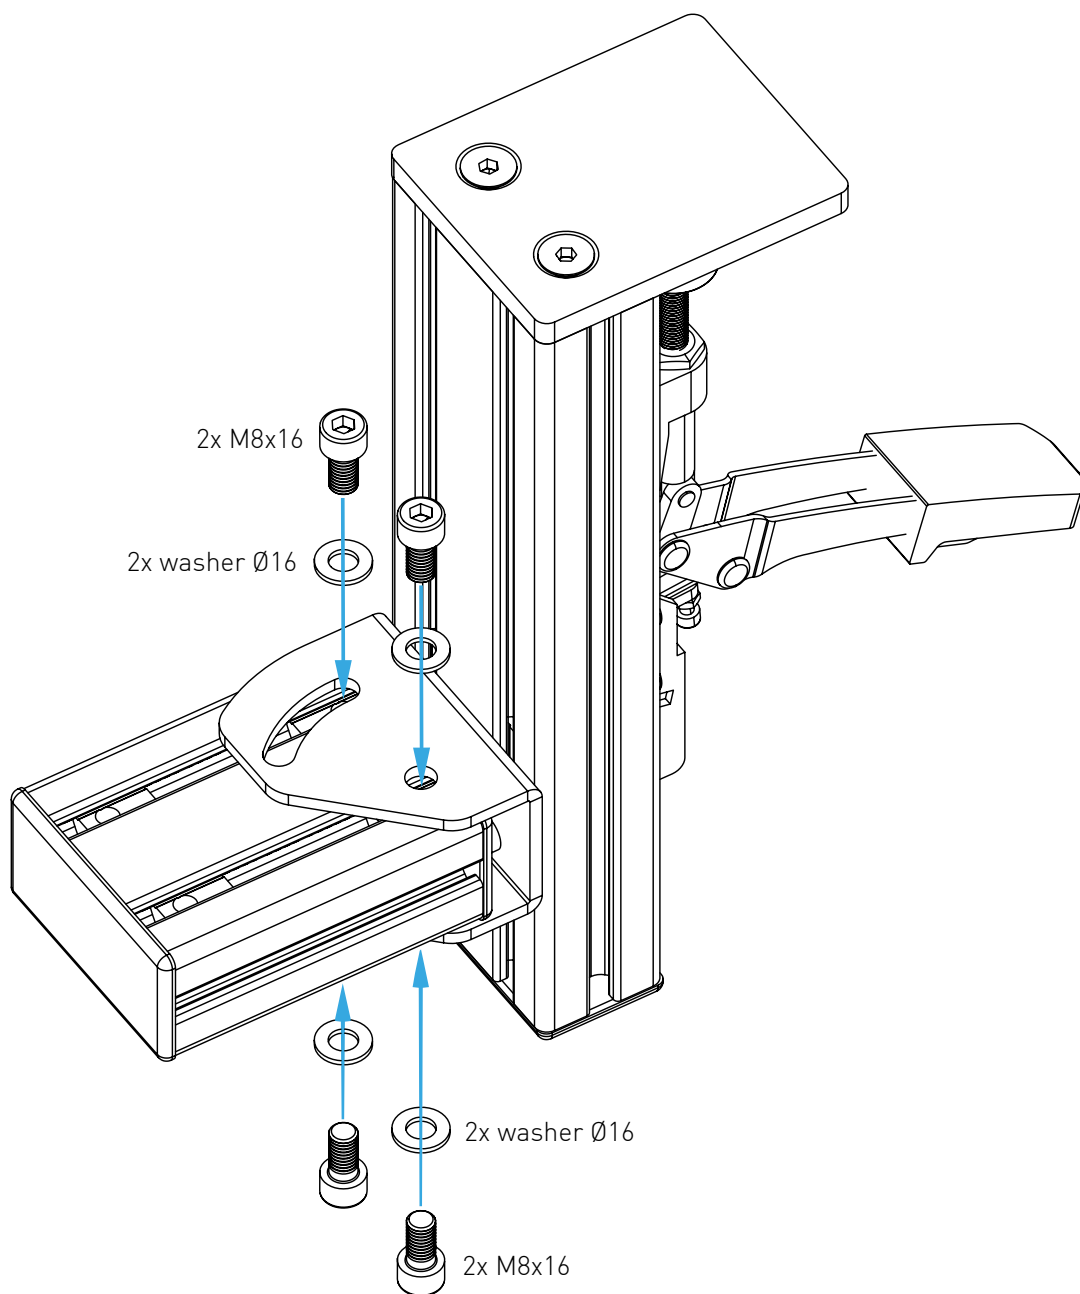

# PARTS

[dimensions in mm /  
different scales]

# ASSEMBLY

If you have a table mount already and want to mount the optional angle bracket then you have to unscrew the two universal connectors and remove the profile with the mounting plate.

## Retrieve a slot nut

It's a little tricky to get out a slot nut!

It's helpful to use a small hex-wrench or screw driver. Put it into the slot nuts thread.

Move it a little back and forth while lifting up the slot nut and then turn it out.

# OPERATION

Loose the 4 screws, adjust the angle and tighten the screws again.