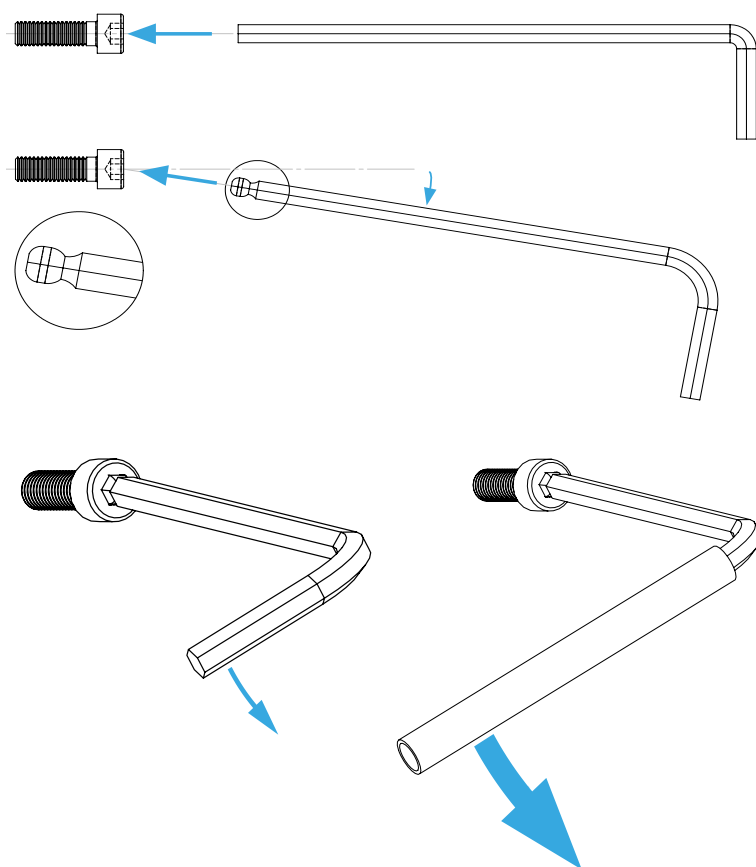

HEX KEY SET WITH BALL HEAD + EXTENSION OR SIMILAR REQUIRED