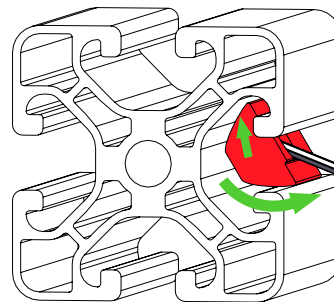

## BOLT DIMENSIONS AND HOW TO MEASURE THEM [mm]

# PARTS

[dimensions in mm /  
different scales]

# ASSEMBLY

If you have a table mount already and want to mount the optional angle bracket then you have to unscrew the two universal connectors and remove the profile with the mounting plate.

## Retrieve a slot nut

It's a little tricky to get out a slot nut!

It's helpful to use a small hex-wrench or screw driver. Put it into the slot nuts thread.

Move it a little back and forth while lifting up the slot nut and then turn it out.