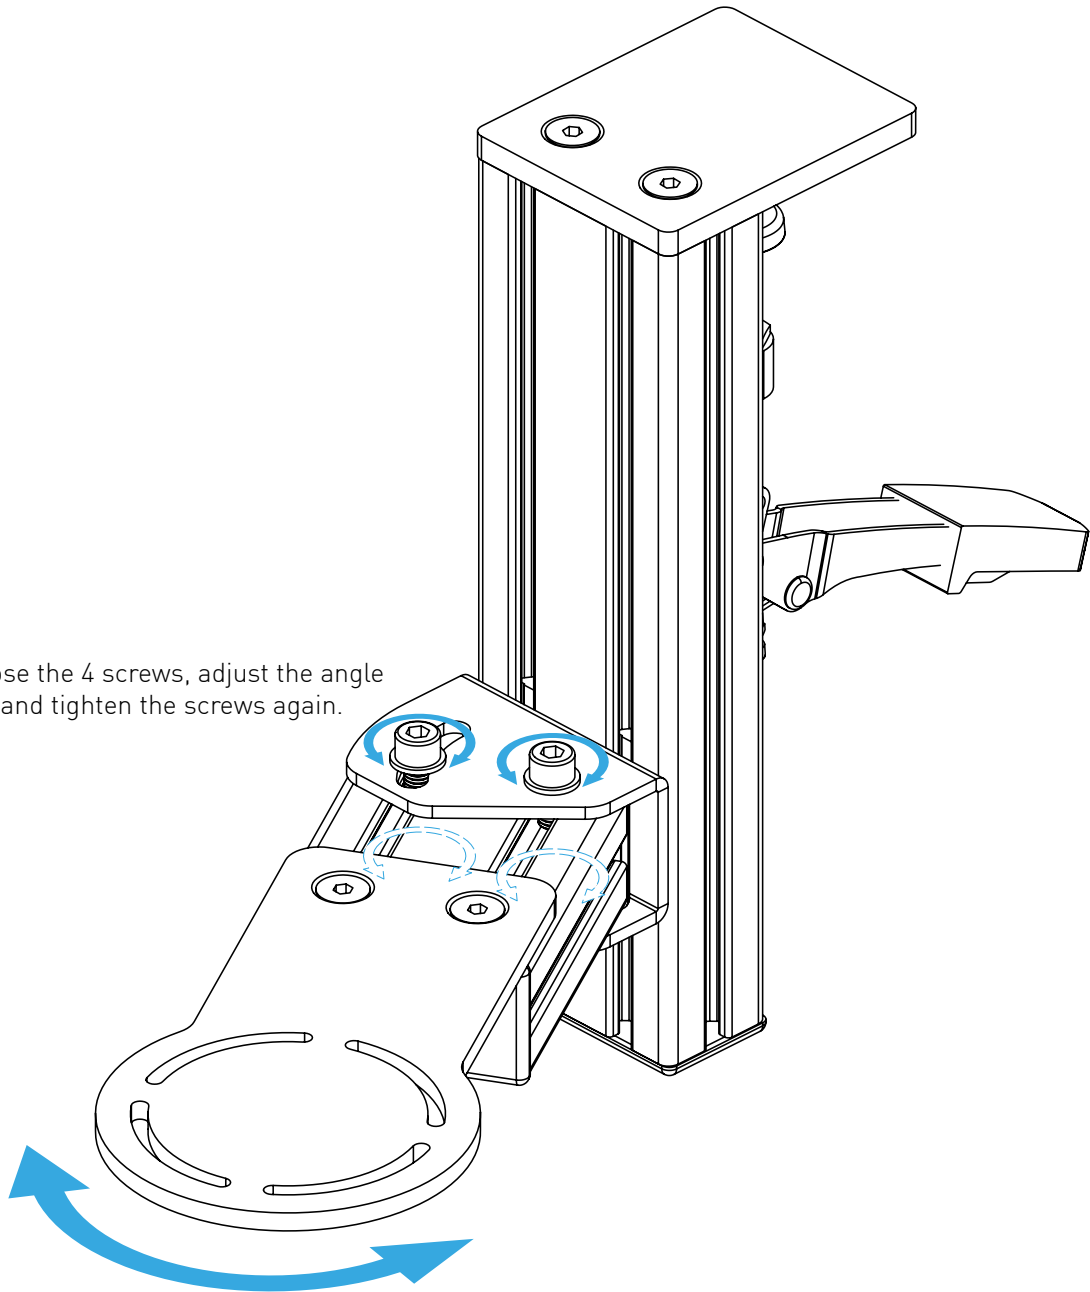

# ASSEMBLY

If you have a table mount already and want to mount the optional angle bracket then you have to unscrew the two universal connectors and remove the profile with the mounting plate.

The two universal connectors and the profile are not needed anymore.

# OPERATION

Loose the 4 screws, adjust the angle and tighten the screws again.