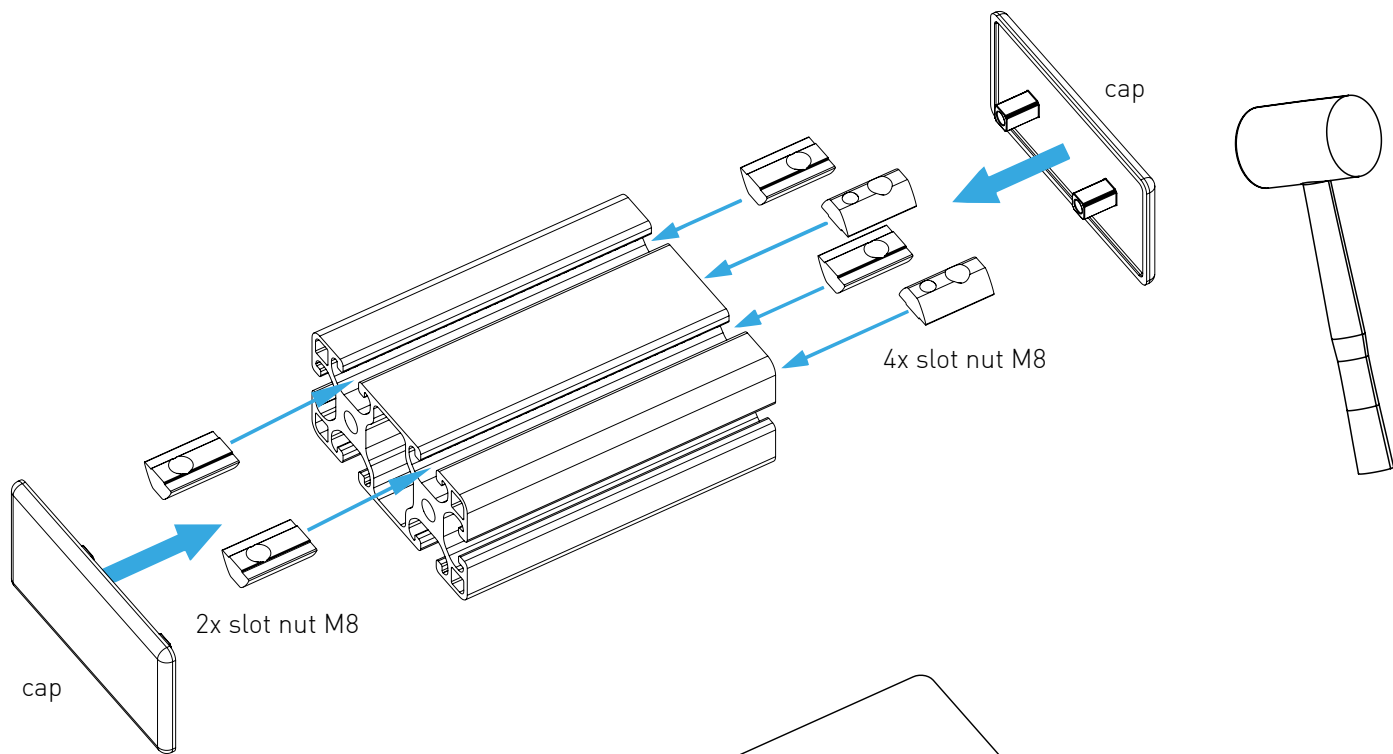

# ASSEMBLY

If you have a table mount already and want to mount the optional angle bracket then you have to unscrew the two universal connectors and remove the profile with the mounting plate.

## Retrieve a slot nut

It's a little tricky to get out a slot nut!

It's helpful to use a small hex-wrench or screw driver. Put it into the slot nuts thread.

Move it a little back and forth while lifting up the slot nut and then turn it out.

The two universal connectors and the profile are not needed anymore.