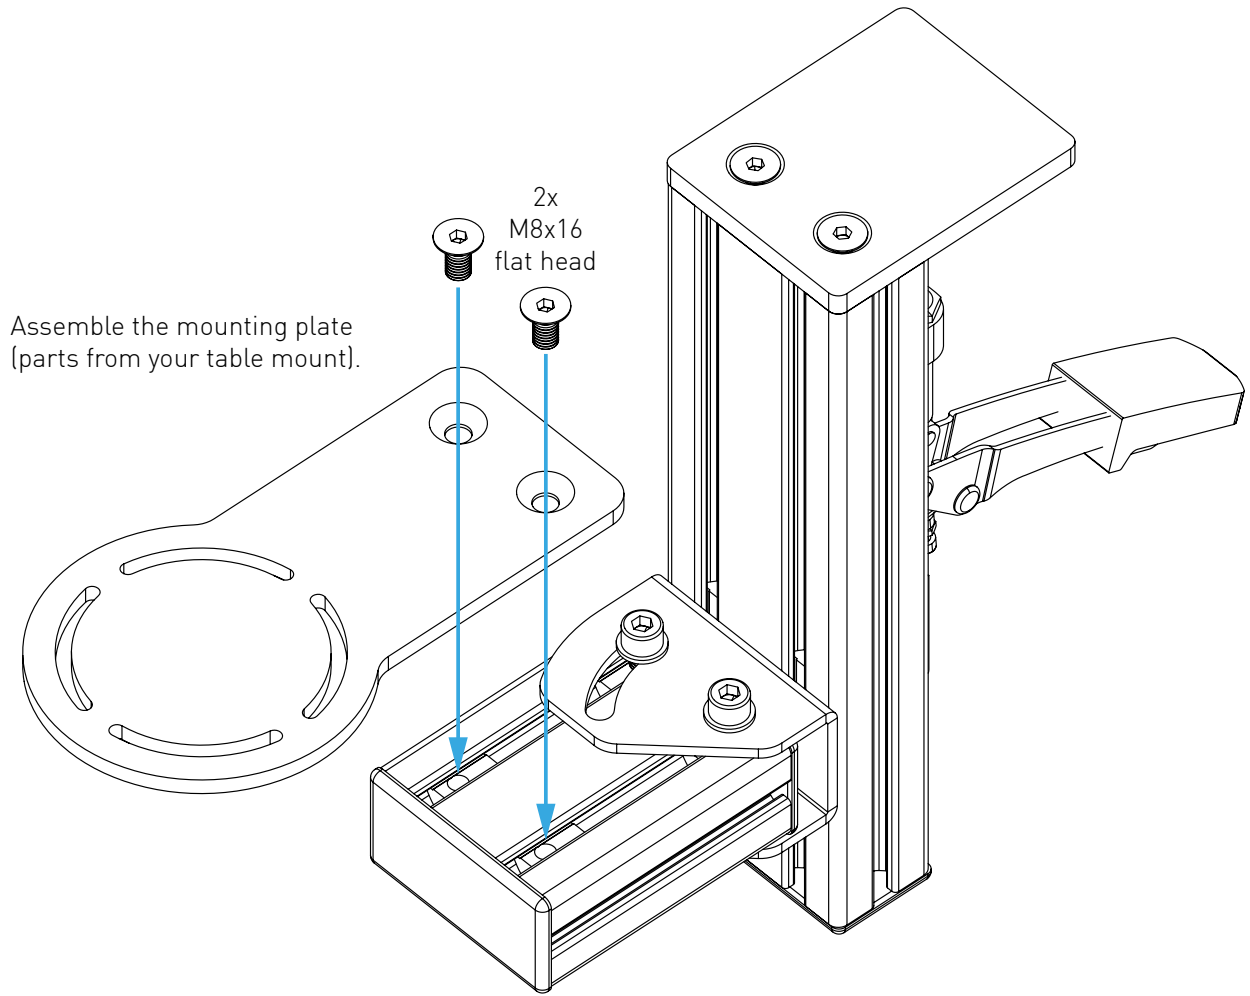

# ASSEMBLY

If you have a table mount already and want to mount the optional angle bracket then you have to unscrew the two universal connectors and remove the profile with the mounting plate.

## Retrieve a slot nut

It's a little tricky to get out a slot nut!

It's helpful to use a small hex-wrench or screw driver. Put it into the slot nuts thread.

Move it a little back and forth while lifting up the slot nut and then turn it out.

The two universal connectors and the profile are not needed anymore.