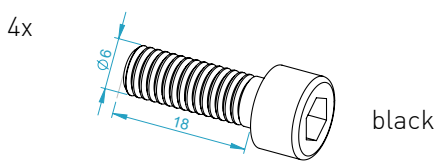

COLLECTIVE MOUNT VPC ROTOR

Instruction Manual
Bedienungsanleitung
Mode d'emploi

GENERAL ASSEMBLY INFO AND HOW TO

PROFILE NUT

HEX KEY SET WITH BALL HEAD + EXTENSION OR SIMILAR REQUIRED

UNIVERSAL CONNECTOR

BOLT DIMENSIONS AND HOW TO MEASURE THEM [mm]

PROFILE CAP ASSEMBLY

PARTS

[dimensions in mm / different scales]
No extra or spare parts listed!

COLLECTIVE MOUNT VPC ROTOR ASSEMBLY

If you have no chair mount you need to mount the 12cm profile to the seat attachment plate first.