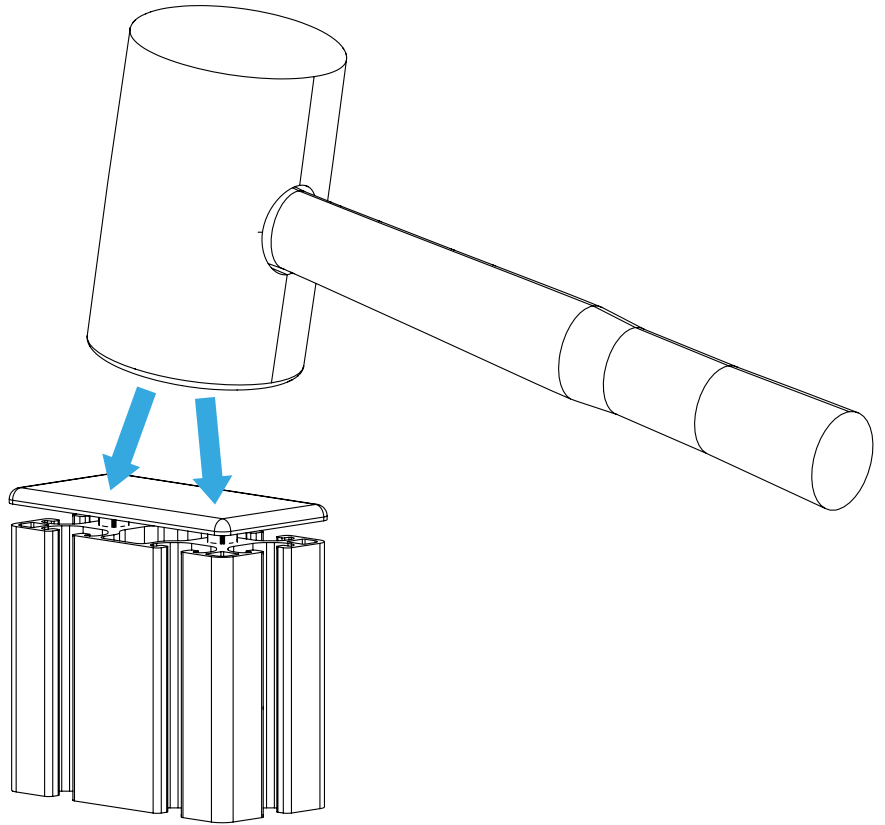

COLLECTIVE MOUNT VPC ROTOR

Instruction Manual
Bedienungsanleitung
Mode d'emploi

GENERAL ASSEMBLY INFO AND HOW TO

PROFILE NUT

HEX KEY SET WITH BALL HEAD + EXTENSION OR SIMILAR REQUIRED

UNIVERSAL CONNECTOR

BOLT DIMENSIONS AND HOW TO MEASURE THEM [mm]

PROFILE CAP ASSEMBLY

PARTS

[dimensions in mm / different scales]
No extra or spare parts listed!

COLLECTIVE MOUNT VPC ROTOR ASSEMBLY

If you have no chair mount you need to mount the 12cm profile to the seat attachment plate first.