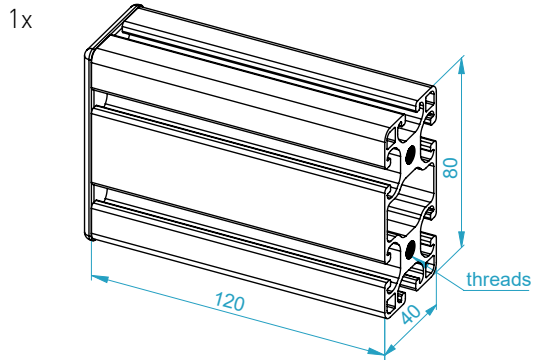

COLLECTIVE MOUNT VPC ROTOR

Instruction Manual
Bedienungsanleitung
Mode d'emploi

GENERAL ASSEMBLY INFO AND HOW TO

PROFILE NUT

HEX KEY SET WITH BALL HEAD + EXTENSION OR SIMILAR REQUIRED

UNIVERSAL CONNECTOR

BOLT DIMENSIONS AND HOW TO MEASURE THEM [mm]

PROFILE CAP ASSEMBLY

PARTS

[dimensions in mm / different scales]
No extra or spare parts listed!

COLLECTIVE MOUNT VPC ROTOR ASSEMBLY

If you have no chair mount you need to mount the 12cm profile to the seat attachment plate first.