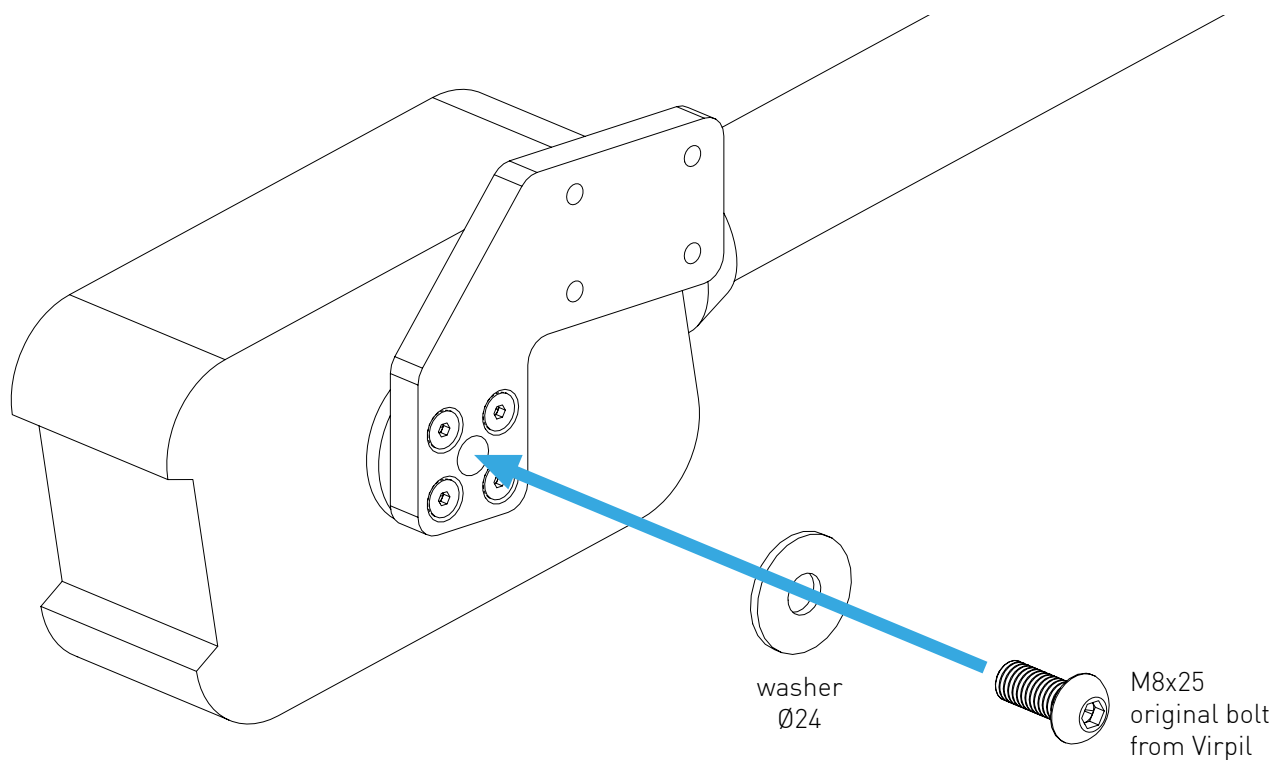

PROFILE CAP ASSEMBLY

PARTS

[dimensions in mm / different scales]
No extra or spare parts listed!

COLLECTIVE MOUNT VPC ROTOR ASSEMBLY

If you have no chair mount you need to mount the 12cm profile to the seat attachment plate first.

If you have a chair mount...

ALTERNATIVE ASSEMBLY

ALTERNATIVE ASSEMBLY WITHOUT ARMREST

MONSTERTECH

11-08-2021

WARNING NOTICES

CAUTION! Do not clamp your fingers while attaching the collective mount.

CAUTION! Check before usage if all screws are tightened.