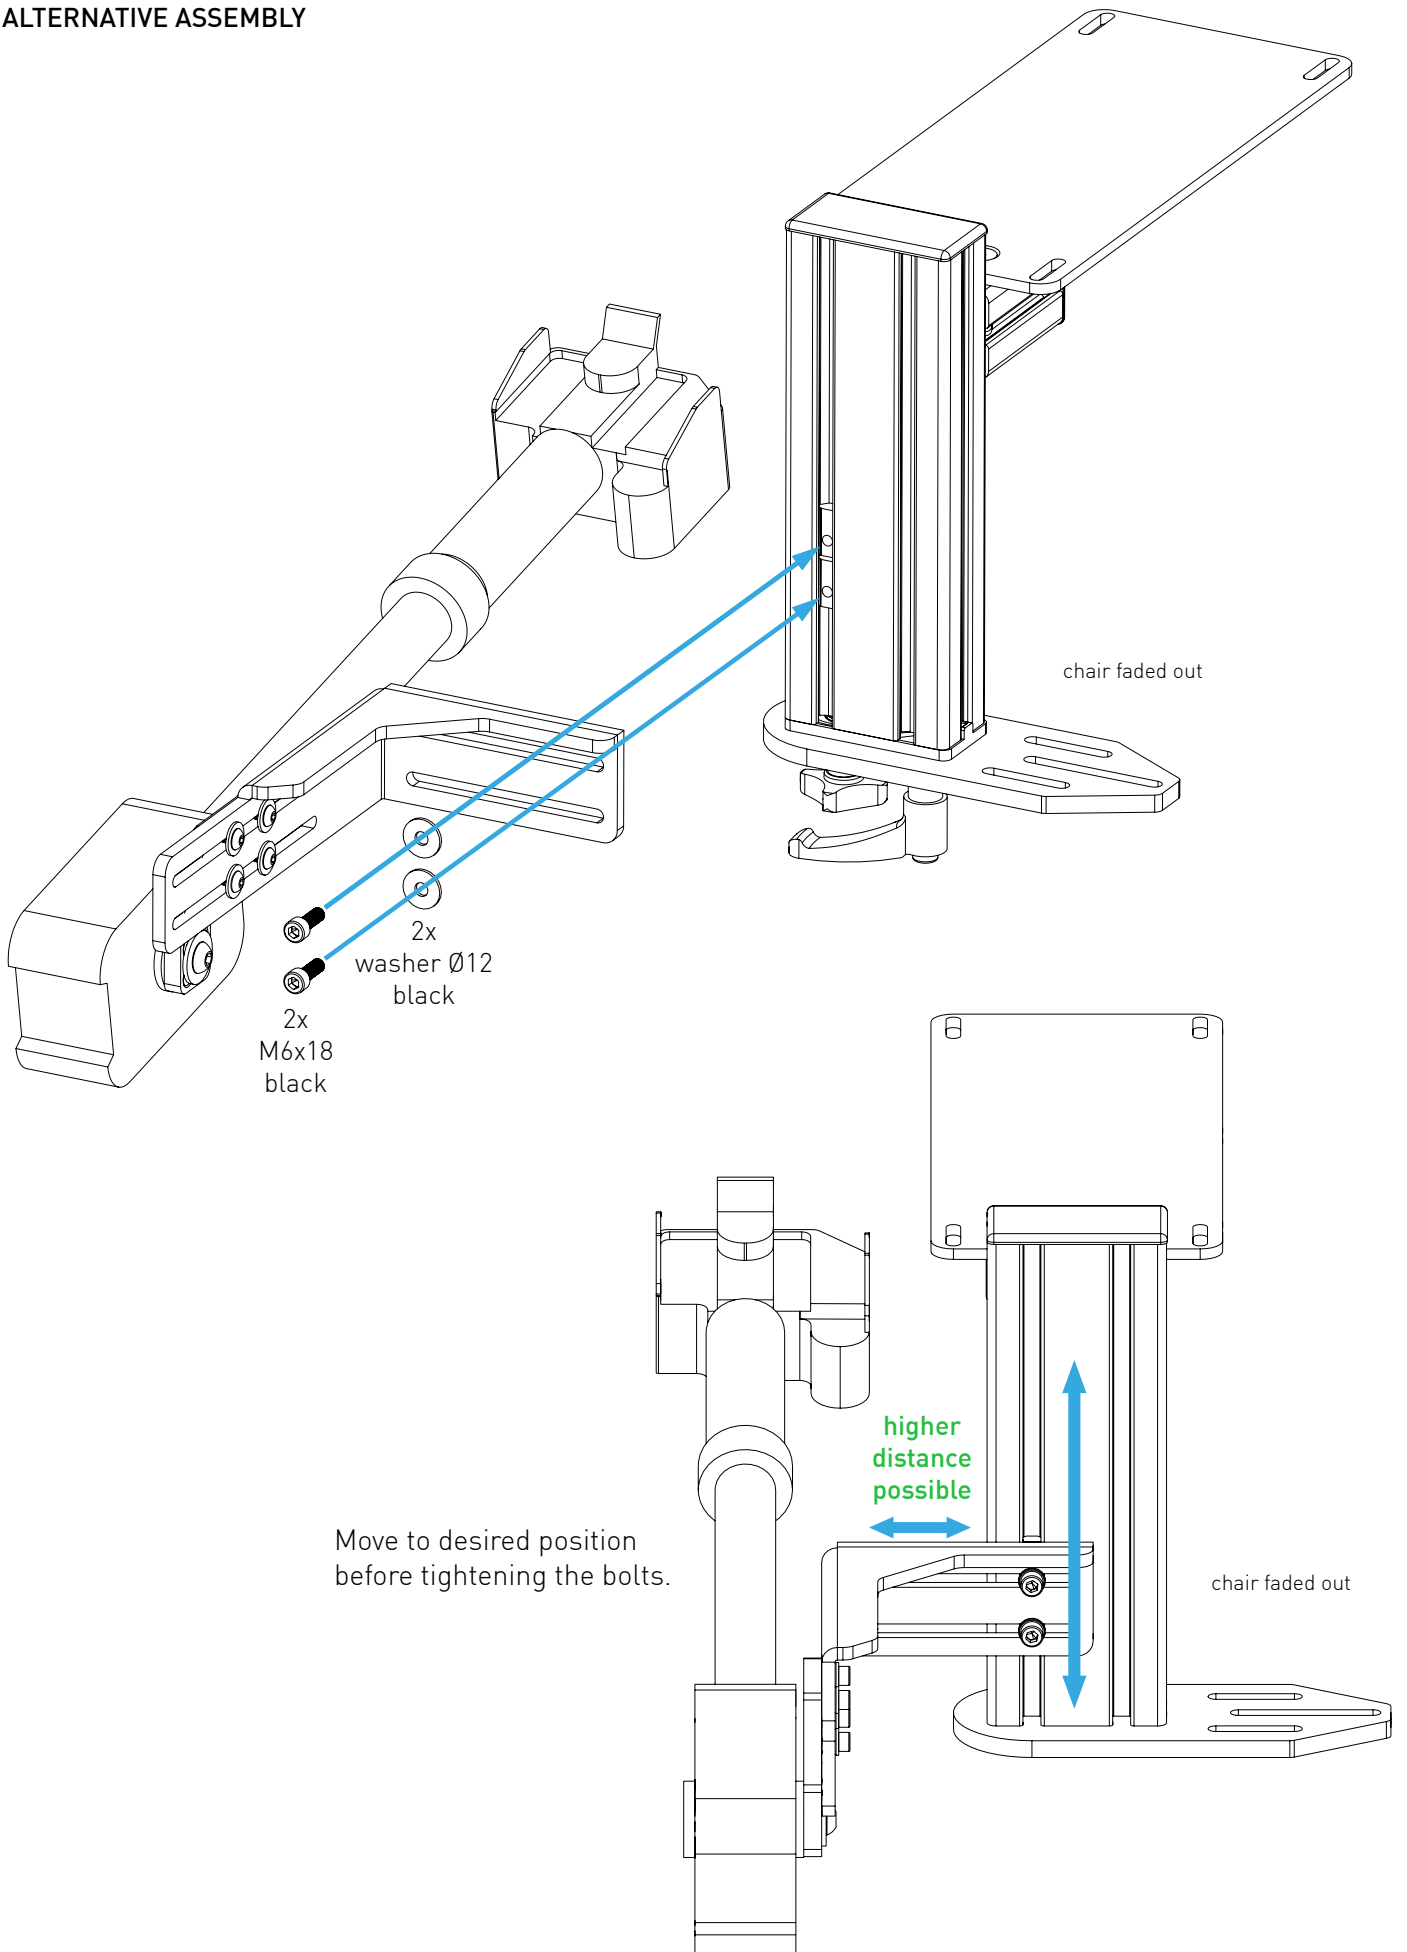

ALTERNATIVE ASSEMBLY