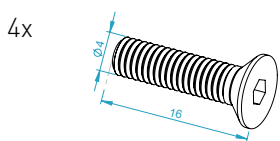

COLLECTIVE MOUNT VPC ROTOR

Instruction Manual
Bedienungsanleitung
Mode d'emploi

GENERAL ASSEMBLY INFO AND HOW TO

PROFILE NUT

HEX KEY SET WITH BALL HEAD + EXTENSION OR SIMILAR REQUIRED

UNIVERSAL CONNECTOR

BOLT DIMENSIONS AND HOW TO MEASURE THEM [mm]

PROFILE CAP ASSEMBLY

PARTS

[dimensions in mm / different scales]
No extra or spare parts listed!

COLLECTIVE MOUNT VPC ROTOR ASSEMBLY

If you have no chair mount you need to mount the 12cm profile to the seat attachment plate first.