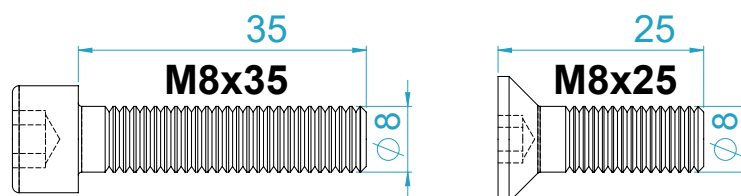

COLLECTIVE MOUNT VPC ROTOR

Instruction Manual
Bedienungsanleitung
Mode d'emploi

GENERAL ASSEMBLY INFO AND HOW TO

PROFILE NUT

HEX KEY SET WITH BALL HEAD + EXTENSION OR SIMILAR REQUIRED

UNIVERSAL CONNECTOR

BOLT DIMENSIONS AND HOW TO MEASURE THEM [mm]

PROFILE CAP ASSEMBLY

PARTS

[dimensions in mm / different scales]
No extra or spare parts listed!

COLLECTIVE MOUNT VPC ROTOR ASSEMBLY

If you have no chair mount you need to mount the 12cm profile to the seat attachment plate first.