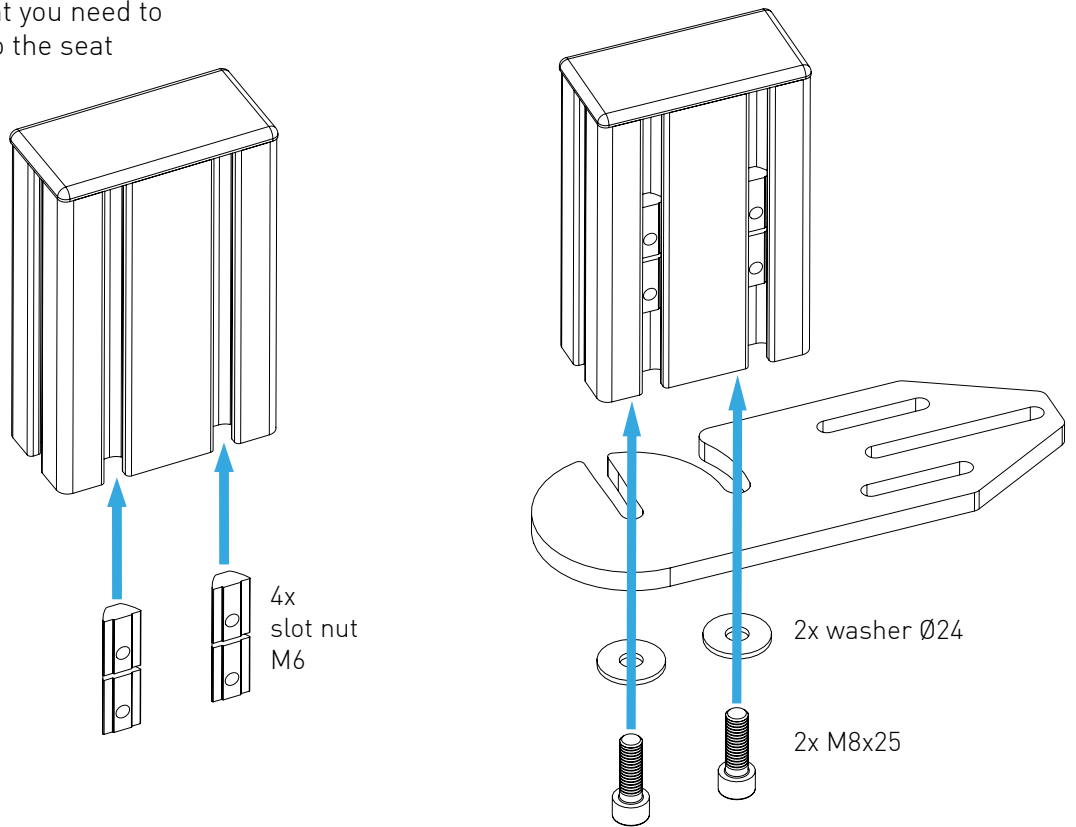

PROFILE CAP ASSEMBLY

PARTS

[dimensions in mm / different scales]
No extra or spare parts listed!

COLLECTIVE MOUNT VPC ROTOR ASSEMBLY

If you have no chair mount you need to mount the 12cm profile to the seat attachment plate first.

If you have a chair mount...

ALTERNATIVE ASSEMBLY

ALTERNATIVE ASSEMBLY WITHOUT ARMREST

MONSTERTECH

11-08-2021

WARNING NOTICES

CAUTION! Do not clamp your fingers while attaching the collective mount.

CAUTION! Check before usage if all screws are tightened.