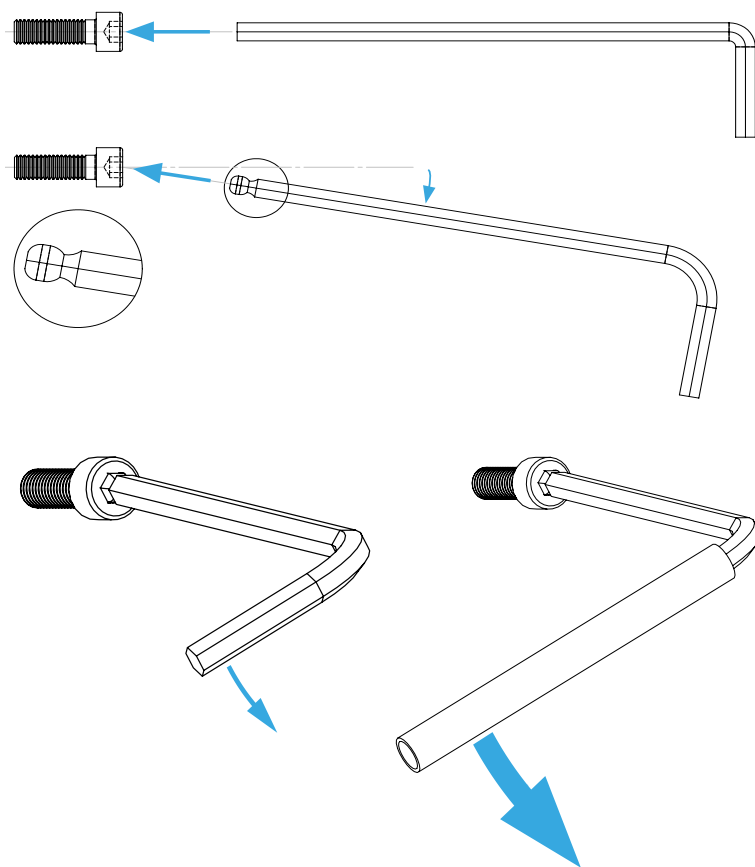

COLLECTIVE MOUNT VPC ROTOR

Instruction Manual
Bedienungsanleitung
Mode d'emploi

GENERAL ASSEMBLY INFO AND HOW TO

PROFILE NUT

HEX KEY SET WITH BALL HEAD + EXTENSION OR SIMILAR REQUIRED

UNIVERSAL CONNECTOR

BOLT DIMENSIONS AND HOW TO MEASURE THEM [mm]

PROFILE CAP ASSEMBLY

PARTS

[dimensions in mm / different scales]
No extra or spare parts listed!

COLLECTIVE MOUNT VPC ROTOR ASSEMBLY

If you have no chair mount you need to mount the 12cm profile to the seat attachment plate first.