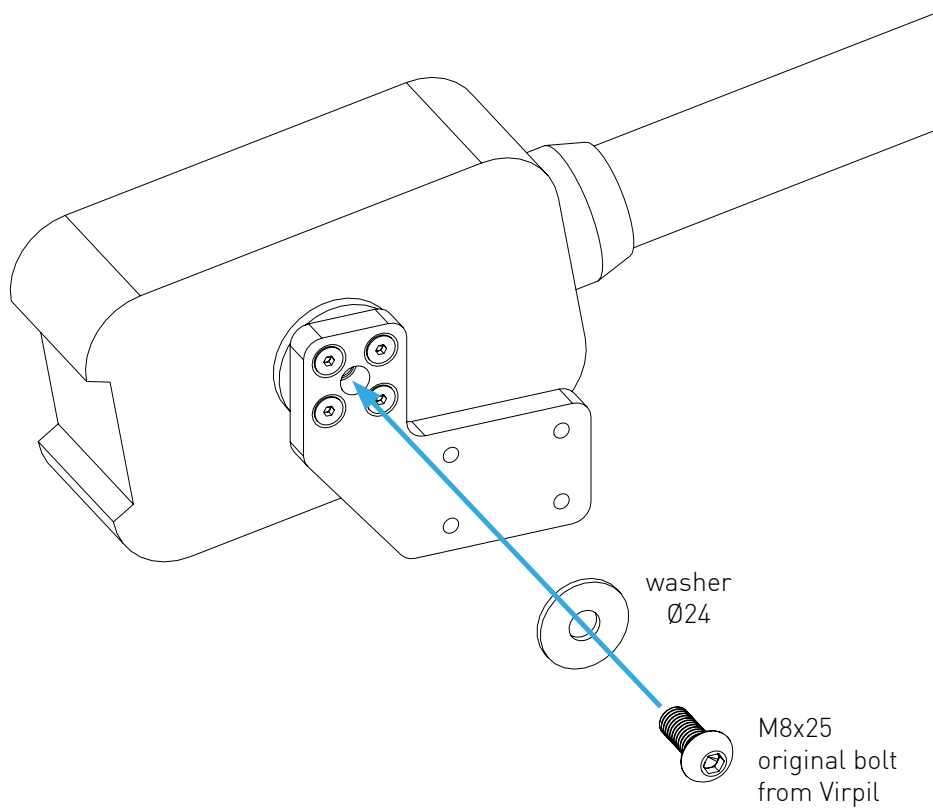

PROFILE CAP ASSEMBLY

PARTS

[dimensions in mm / different scales]
No extra or spare parts listed!

COLLECTIVE MOUNT VPC ROTOR ASSEMBLY

If you have no chair mount you need to mount the 12cm profile to the seat attachment plate first.

If you have a chair mount...

ALTERNATIVE ASSEMBLY

ALTERNATIVE ASSEMBLY WITHOUT ARMREST

MONSTERTECH

11-08-2021

WARNING NOTICES

CAUTION! Do not clamp your fingers while attaching the collective mount.

CAUTION! Check before usage if all screws are tightened.