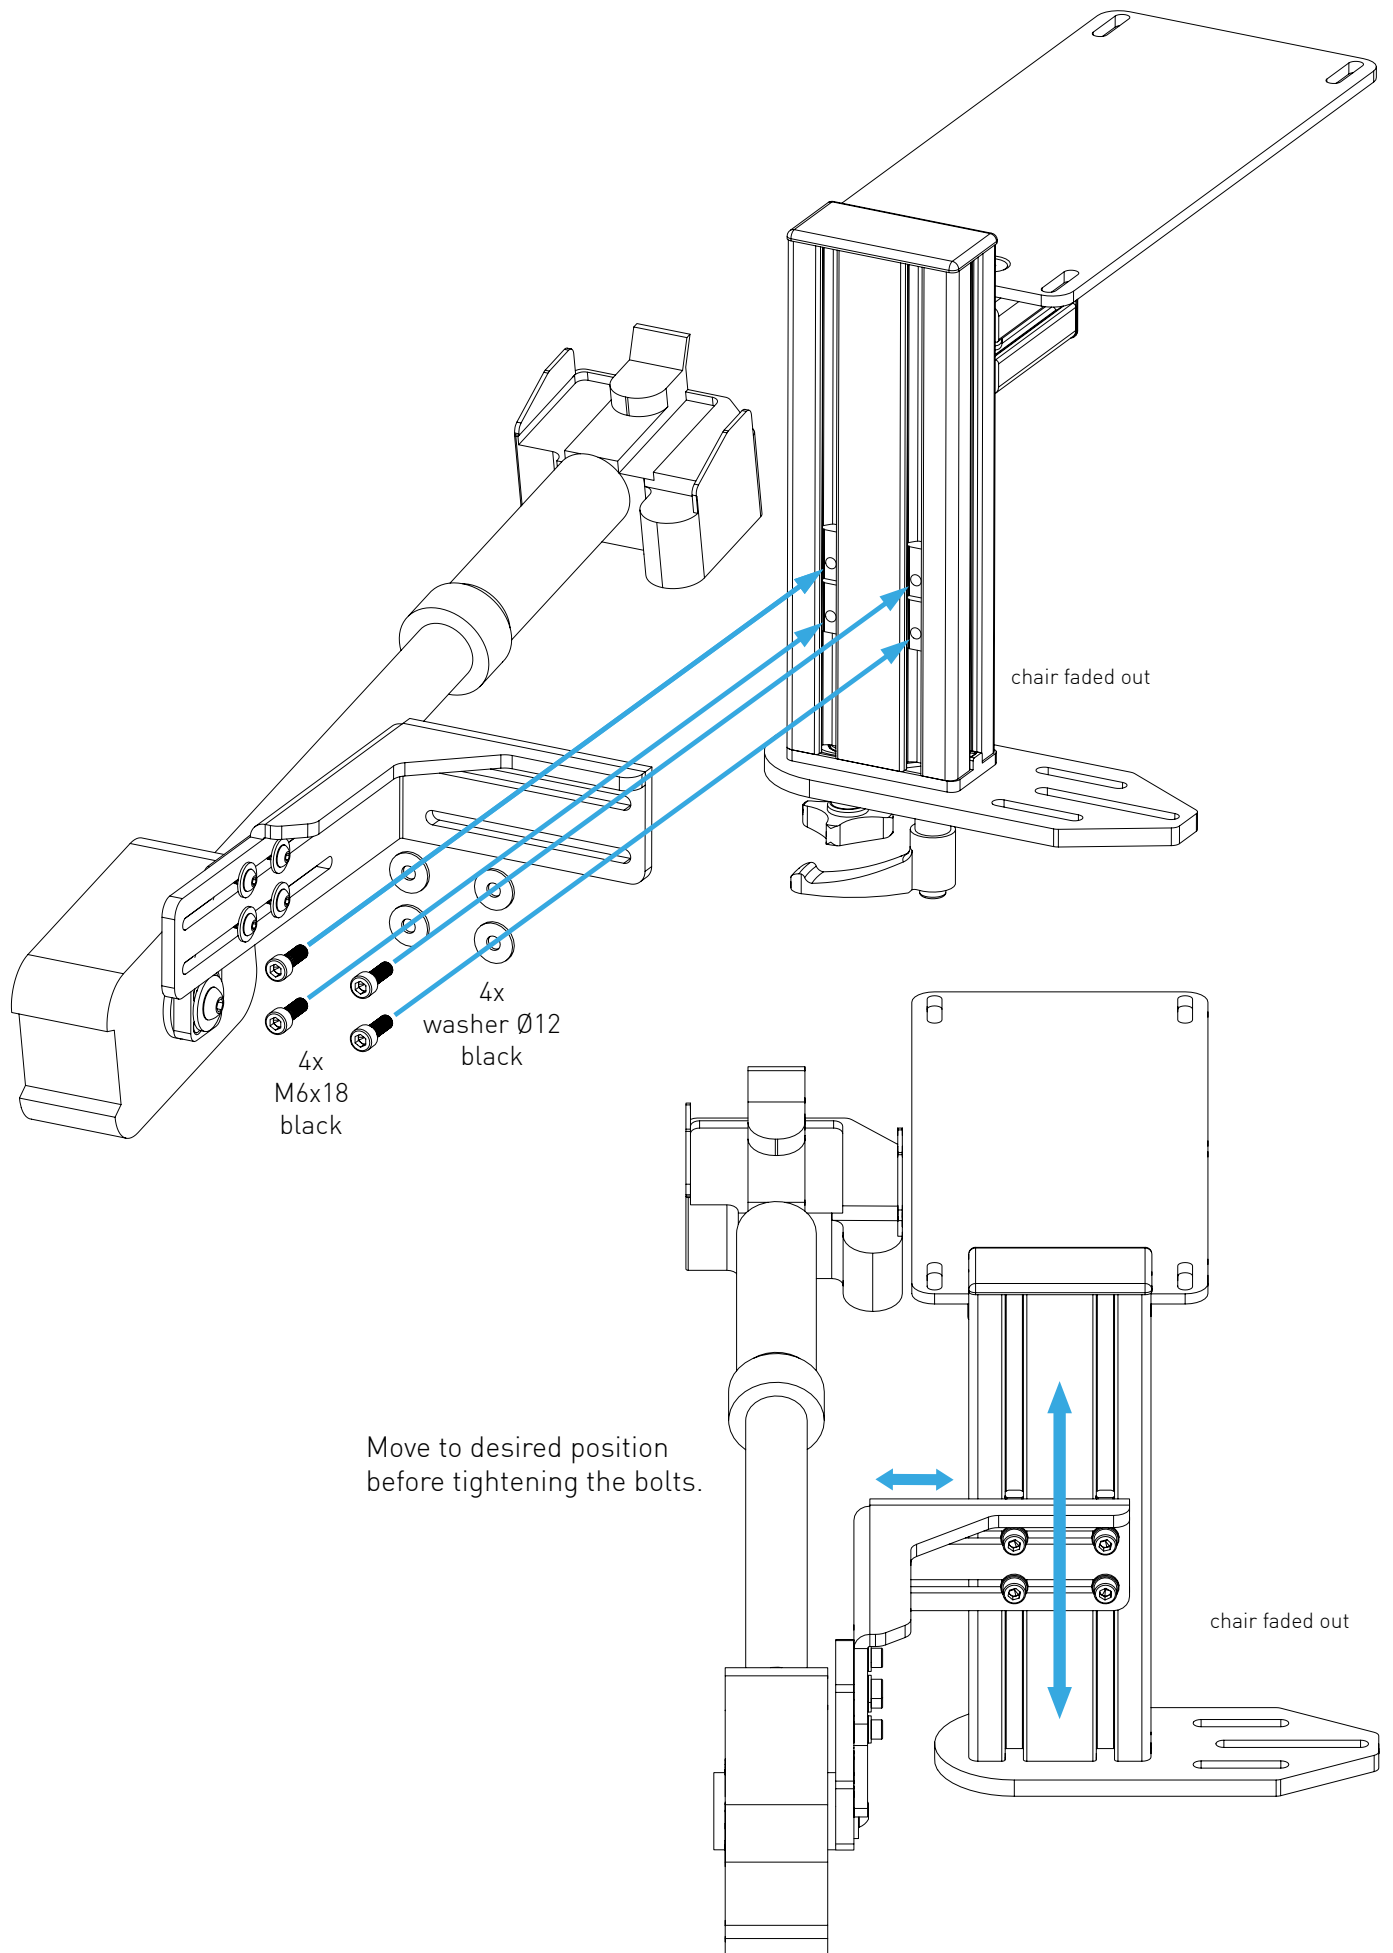

PROFILE CAP ASSEMBLY

PARTS

[dimensions in mm / different scales]
No extra or spare parts listed!

COLLECTIVE MOUNT VPC ROTOR ASSEMBLY

If you have no chair mount you need to mount the 12cm profile to the seat attachment plate first.

If you have a chair mount...

ALTERNATIVE ASSEMBLY

ALTERNATIVE ASSEMBLY WITHOUT ARMREST

MONSTERTECH

11-08-2021

WARNING NOTICES

CAUTION! Do not clamp your fingers while attaching the collective mount.

CAUTION! Check before usage if all screws are tightened.