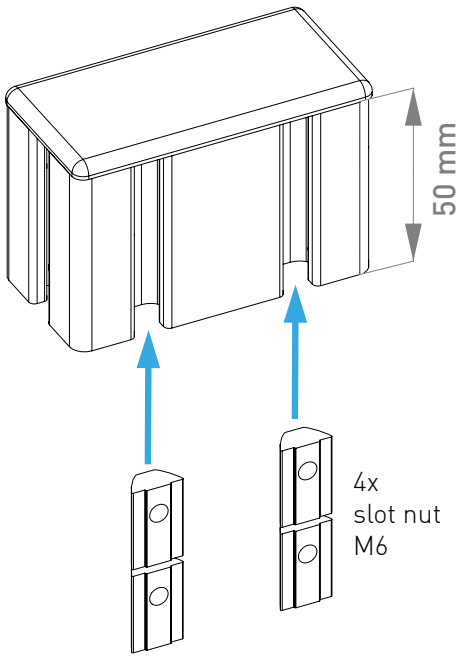

PROFILE CAP ASSEMBLY

PARTS

[dimensions in mm / different scales]
No extra or spare parts listed!

COLLECTIVE MOUNT VPC ROTOR ASSEMBLY

If you have no chair mount you need to mount the 12cm profile to the seat attachment plate first.

If you have a chair mount...

ALTERNATIVE ASSEMBLY

ALTERNATIVE ASSEMBLY WITHOUT ARMREST

MONSTERTECH

11-08-2021

WARNING NOTICES

CAUTION! Do not clamp your fingers while attaching the collective mount.

CAUTION! Check before usage if all screws are tightened.