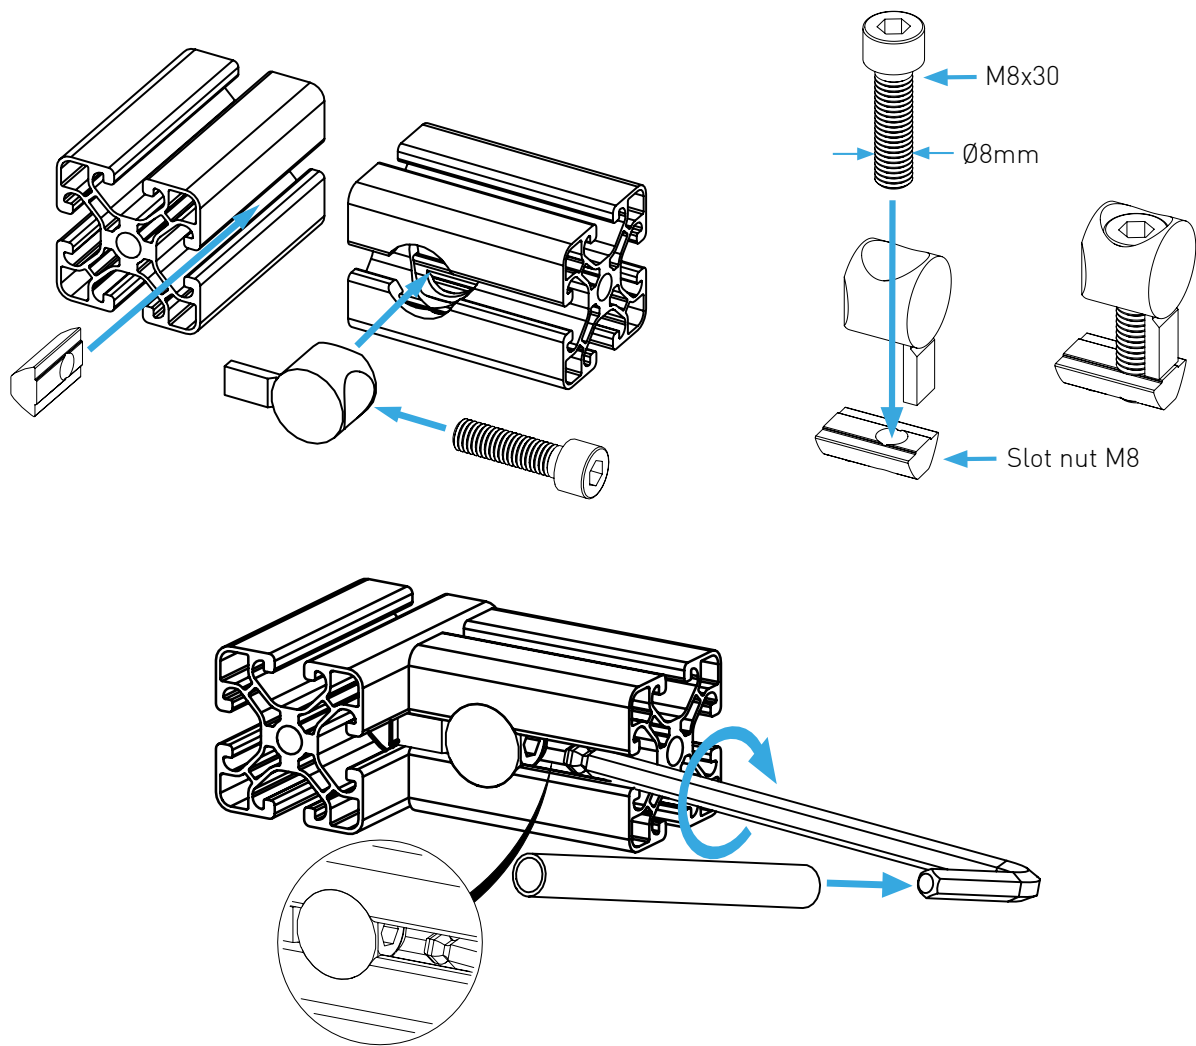

COLLECTIVE MOUNT VPC ROTOR

Instruction Manual
Bedienungsanleitung
Mode d'emploi

GENERAL ASSEMBLY INFO AND HOW TO

PROFILE NUT

HEX KEY SET WITH BALL HEAD + EXTENSION OR SIMILAR REQUIRED

UNIVERSAL CONNECTOR

BOLT DIMENSIONS AND HOW TO MEASURE THEM [mm]

PROFILE CAP ASSEMBLY

PARTS

[dimensions in mm / different scales]
No extra or spare parts listed!

COLLECTIVE MOUNT VPC ROTOR ASSEMBLY

If you have no chair mount you need to mount the 12cm profile to the seat attachment plate first.