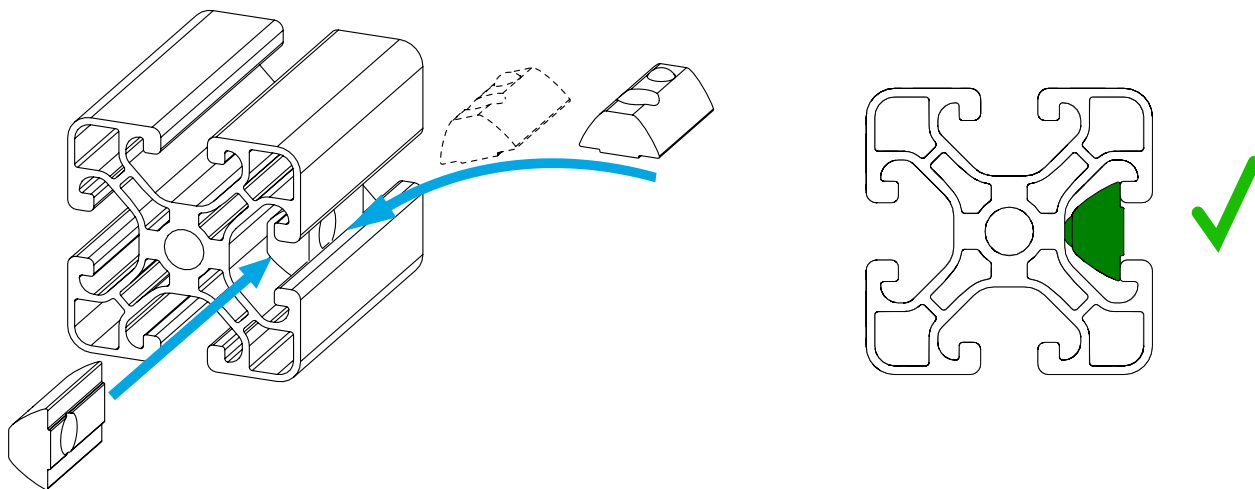

COLLECTIVE MOUNT VPC ROTOR

Instruction Manual
Bedienungsanleitung
Mode d'emploi

GENERAL ASSEMBLY INFO AND HOW TO

PROFILE NUT

HEX KEY SET WITH BALL HEAD + EXTENSION OR SIMILAR REQUIRED

UNIVERSAL CONNECTOR

BOLT DIMENSIONS AND HOW TO MEASURE THEM [mm]

PROFILE CAP ASSEMBLY

PARTS

[dimensions in mm / different scales]
No extra or spare parts listed!

COLLECTIVE MOUNT VPC ROTOR ASSEMBLY

If you have no chair mount you need to mount the 12cm profile to the seat attachment plate first.