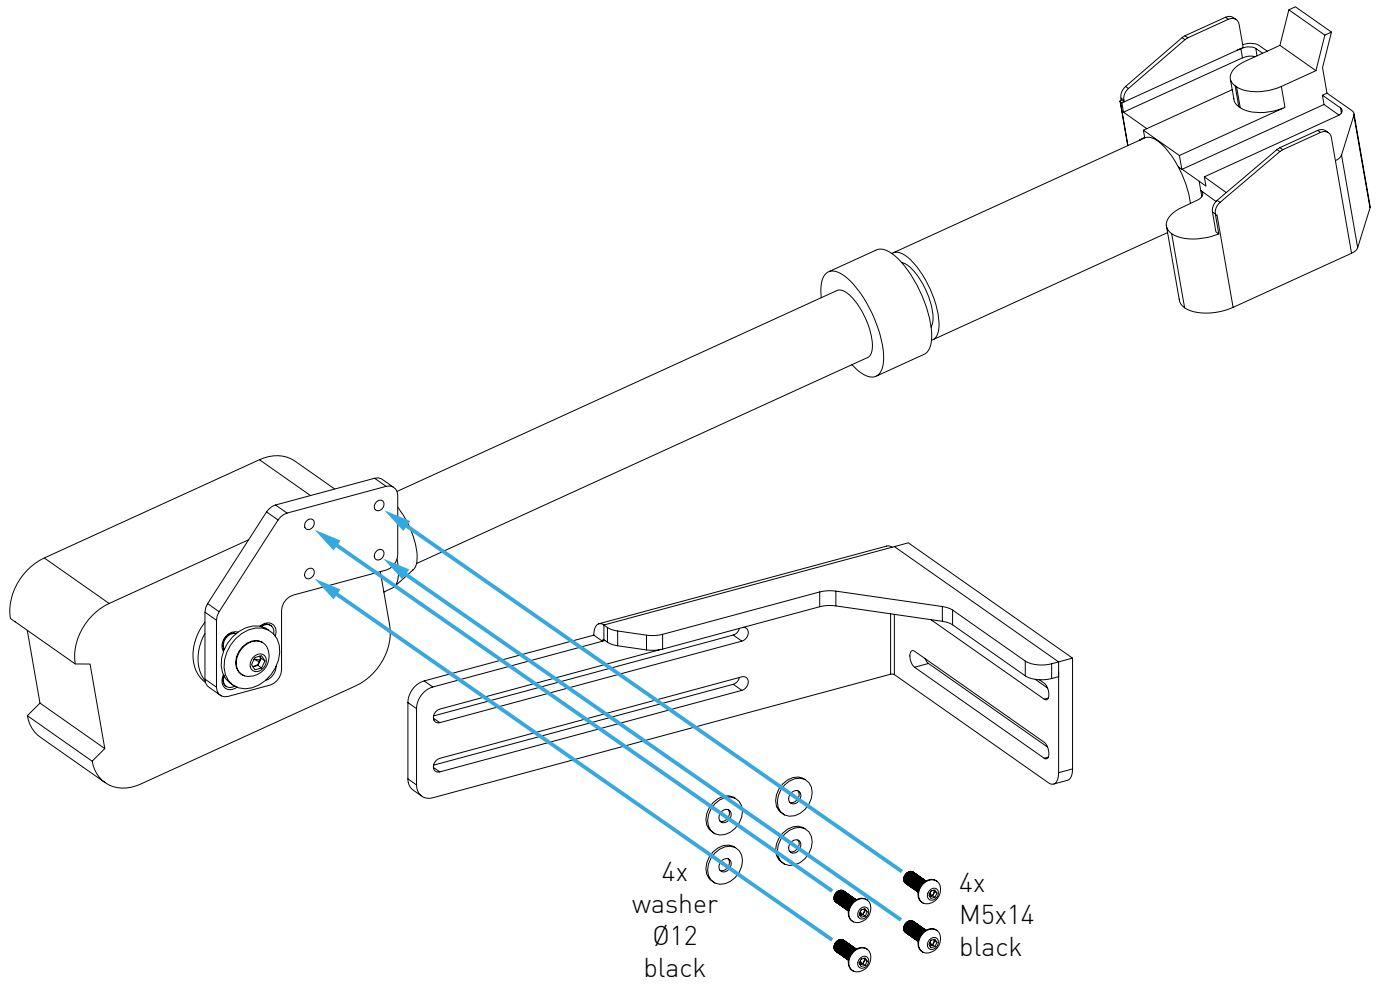

PROFILE CAP ASSEMBLY

PARTS

[dimensions in mm / different scales]
No extra or spare parts listed!

COLLECTIVE MOUNT VPC ROTOR ASSEMBLY

If you have no chair mount you need to mount the 12cm profile to the seat attachment plate first.