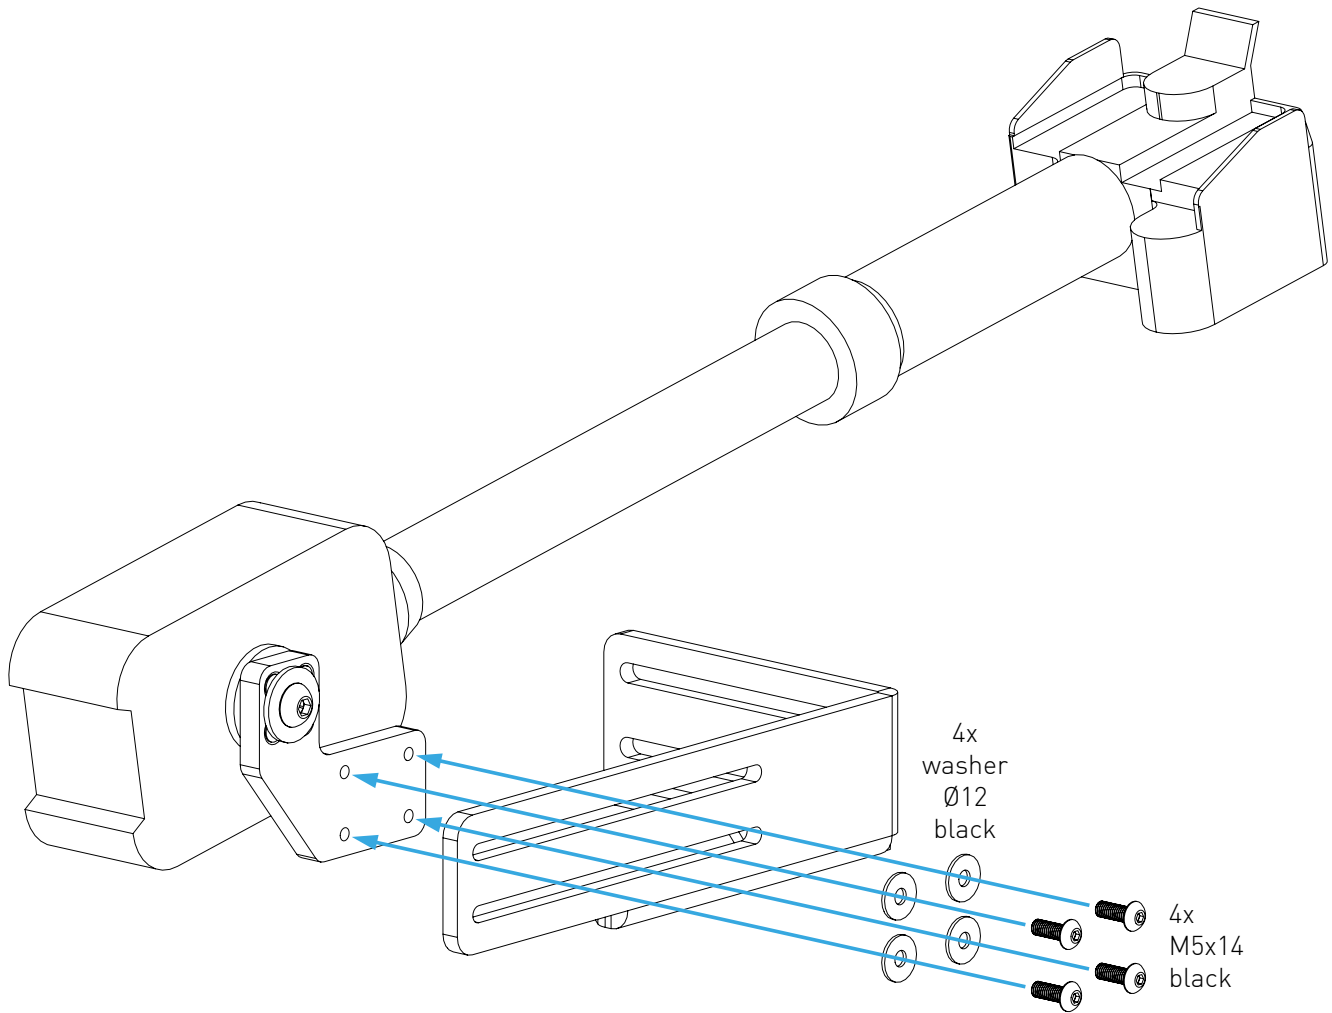

PROFILE CAP ASSEMBLY

PARTS

[dimensions in mm / different scales]
No extra or spare parts listed!

COLLECTIVE MOUNT VPC ROTOR ASSEMBLY

If you have no chair mount you need to mount the 12cm profile to the seat attachment plate first.

If you have a chair mount...

ALTERNATIVE ASSEMBLY

ALTERNATIVE ASSEMBLY WITHOUT ARMREST

MONSTERTECH

11-08-2021

WARNING NOTICES

CAUTION! Do not clamp your fingers while attaching the collective mount.

CAUTION! Check before usage if all screws are tightened.