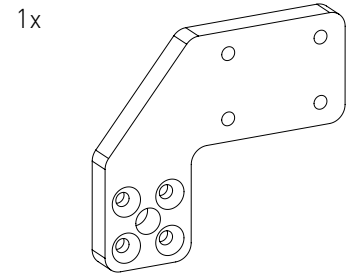

COLLECTIVE MOUNT VPC ROTOR

Instruction Manual
Bedienungsanleitung
Mode d'emploi

GENERAL ASSEMBLY INFO AND HOW TO

PROFILE NUT

HEX KEY SET WITH BALL HEAD + EXTENSION OR SIMILAR REQUIRED

UNIVERSAL CONNECTOR

BOLT DIMENSIONS AND HOW TO MEASURE THEM [mm]

PROFILE CAP ASSEMBLY

PARTS

[dimensions in mm / different scales]
No extra or spare parts listed!

COLLECTIVE MOUNT VPC ROTOR ASSEMBLY

If you have no chair mount you need to mount the 12cm profile to the seat attachment plate first.