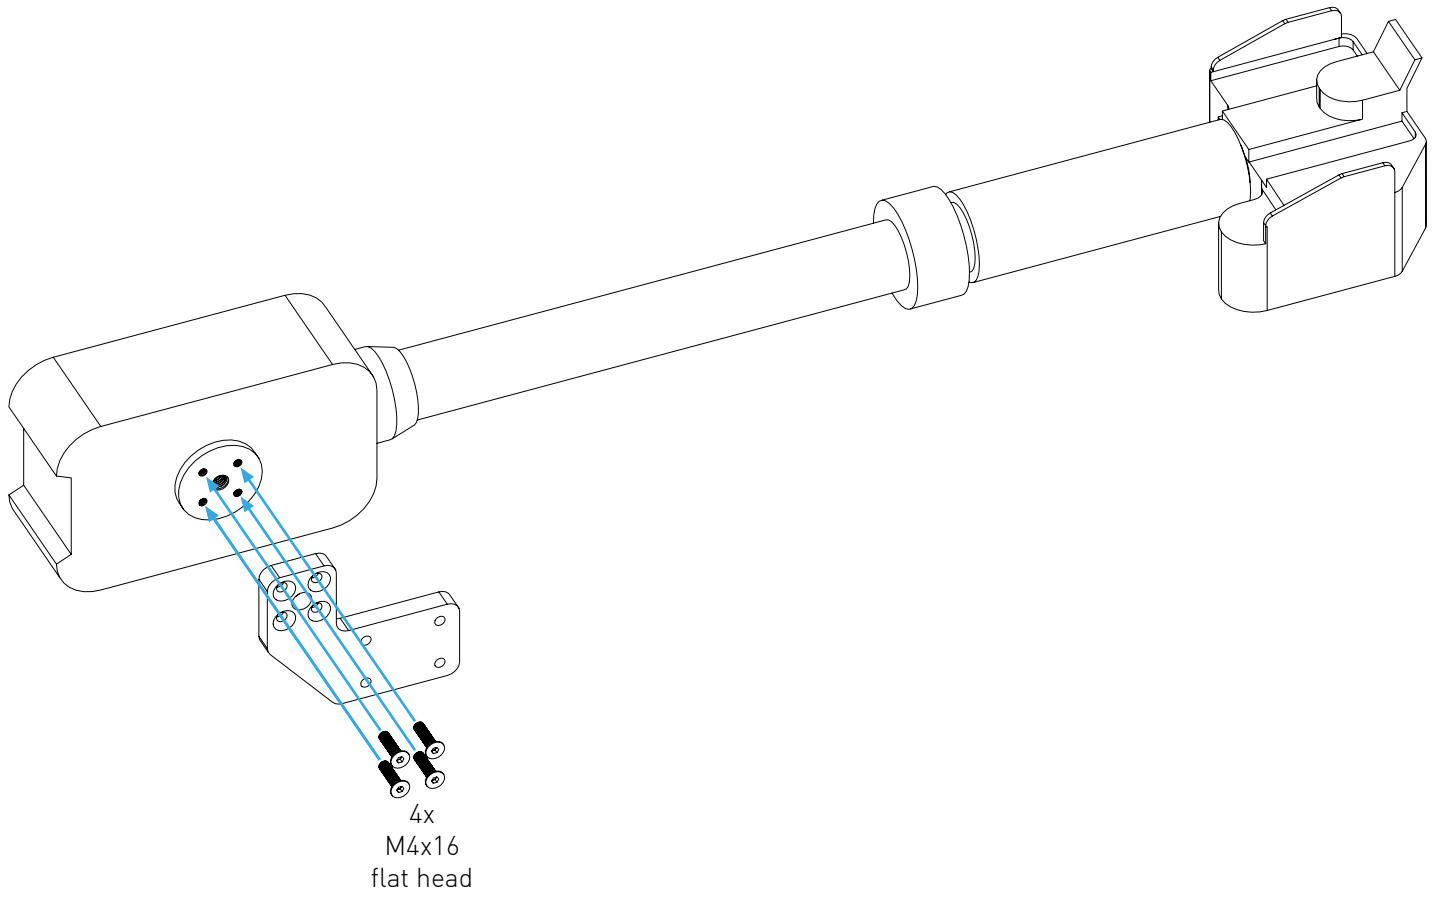

PROFILE CAP ASSEMBLY

PARTS

[dimensions in mm / different scales]
No extra or spare parts listed!

COLLECTIVE MOUNT VPC ROTOR ASSEMBLY

If you have no chair mount you need to mount the 12cm profile to the seat attachment plate first.

If you have a chair mount...

ALTERNATIVE ASSEMBLY

ALTERNATIVE ASSEMBLY WITHOUT ARMREST

MONSTERTECH

11-08-2021

WARNING NOTICES

CAUTION! Do not clamp your fingers while attaching the collective mount.

CAUTION! Check before usage if all screws are tightened.