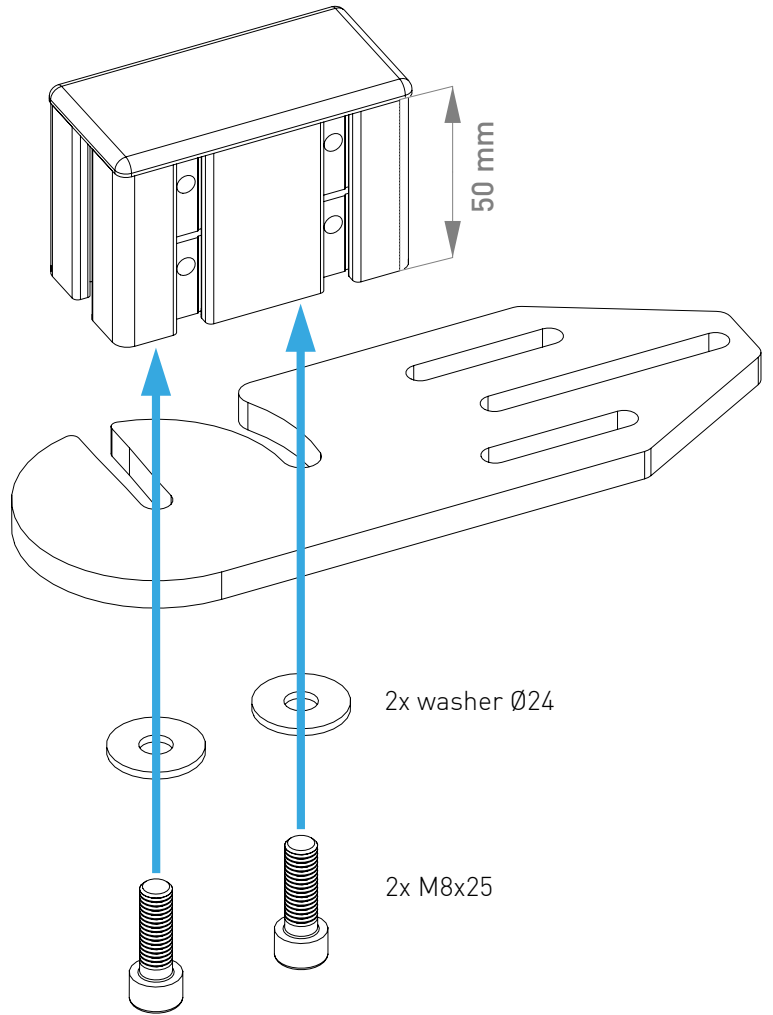

PROFILE CAP ASSEMBLY

PARTS

[dimensions in mm / different scales]
No extra or spare parts listed!

COLLECTIVE MOUNT VPC ROTOR ASSEMBLY

If you have no chair mount you need to mount the 12cm profile to the seat attachment plate first.

If you have a chair mount...

ALTERNATIVE ASSEMBLY

ALTERNATIVE ASSEMBLY WITHOUT ARMREST

MONSTERTECH

11-08-2021

WARNING NOTICES

CAUTION! Do not clamp your fingers while attaching the collective mount.

CAUTION! Check before usage if all screws are tightened.