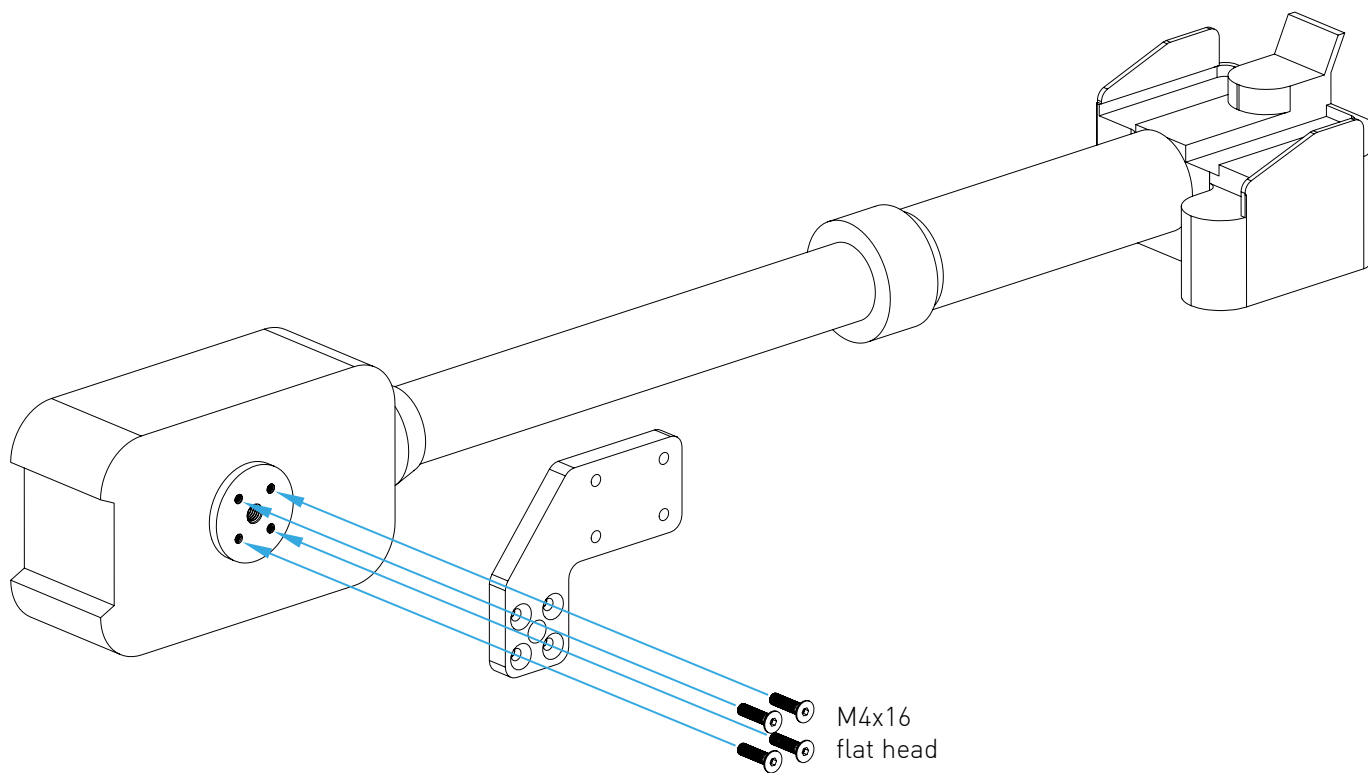

PROFILE CAP ASSEMBLY

PARTS

[dimensions in mm / different scales]
No extra or spare parts listed!

COLLECTIVE MOUNT VPC ROTOR ASSEMBLY

If you have no chair mount you need to mount the 12cm profile to the seat attachment plate first.