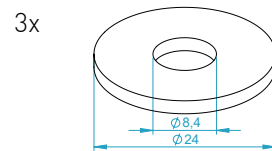

COLLECTIVE MOUNT VPC ROTOR

Instruction Manual
Bedienungsanleitung
Mode d'emploi

GENERAL ASSEMBLY INFO AND HOW TO

PROFILE NUT

HEX KEY SET WITH BALL HEAD + EXTENSION OR SIMILAR REQUIRED

UNIVERSAL CONNECTOR

BOLT DIMENSIONS AND HOW TO MEASURE THEM [mm]

PROFILE CAP ASSEMBLY

PARTS

[dimensions in mm / different scales]
No extra or spare parts listed!

COLLECTIVE MOUNT VPC ROTOR ASSEMBLY

If you have no chair mount you need to mount the 12cm profile to the seat attachment plate first.