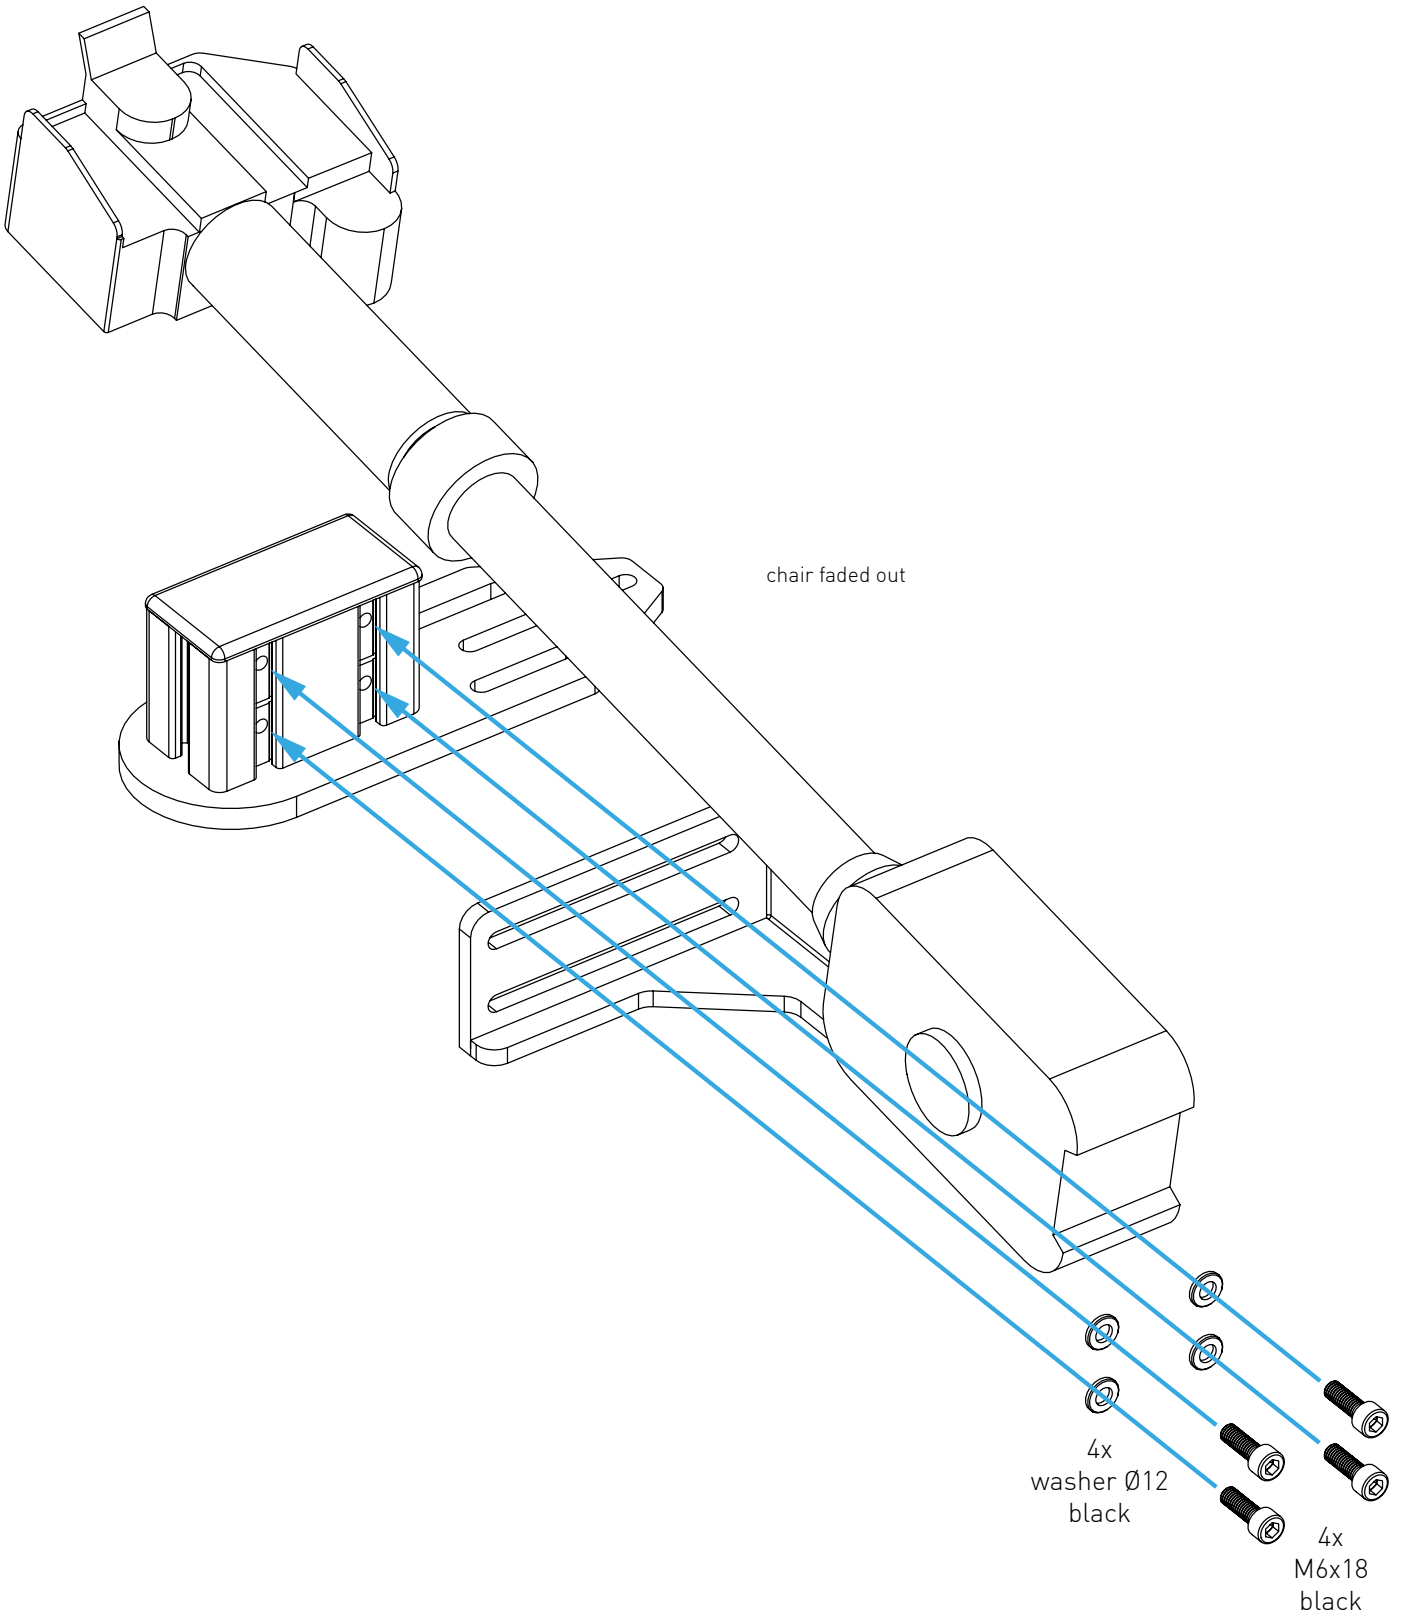

PROFILE CAP ASSEMBLY

PARTS

[dimensions in mm / different scales]
No extra or spare parts listed!

COLLECTIVE MOUNT VPC ROTOR ASSEMBLY

If you have no chair mount you need to mount the 12cm profile to the seat attachment plate first.

If you have a chair mount...

ALTERNATIVE ASSEMBLY

ALTERNATIVE ASSEMBLY WITHOUT ARMREST

MONSTERTECH

11-08-2021

WARNING NOTICES

CAUTION! Do not clamp your fingers while attaching the collective mount.

CAUTION! Check before usage if all screws are tightened.