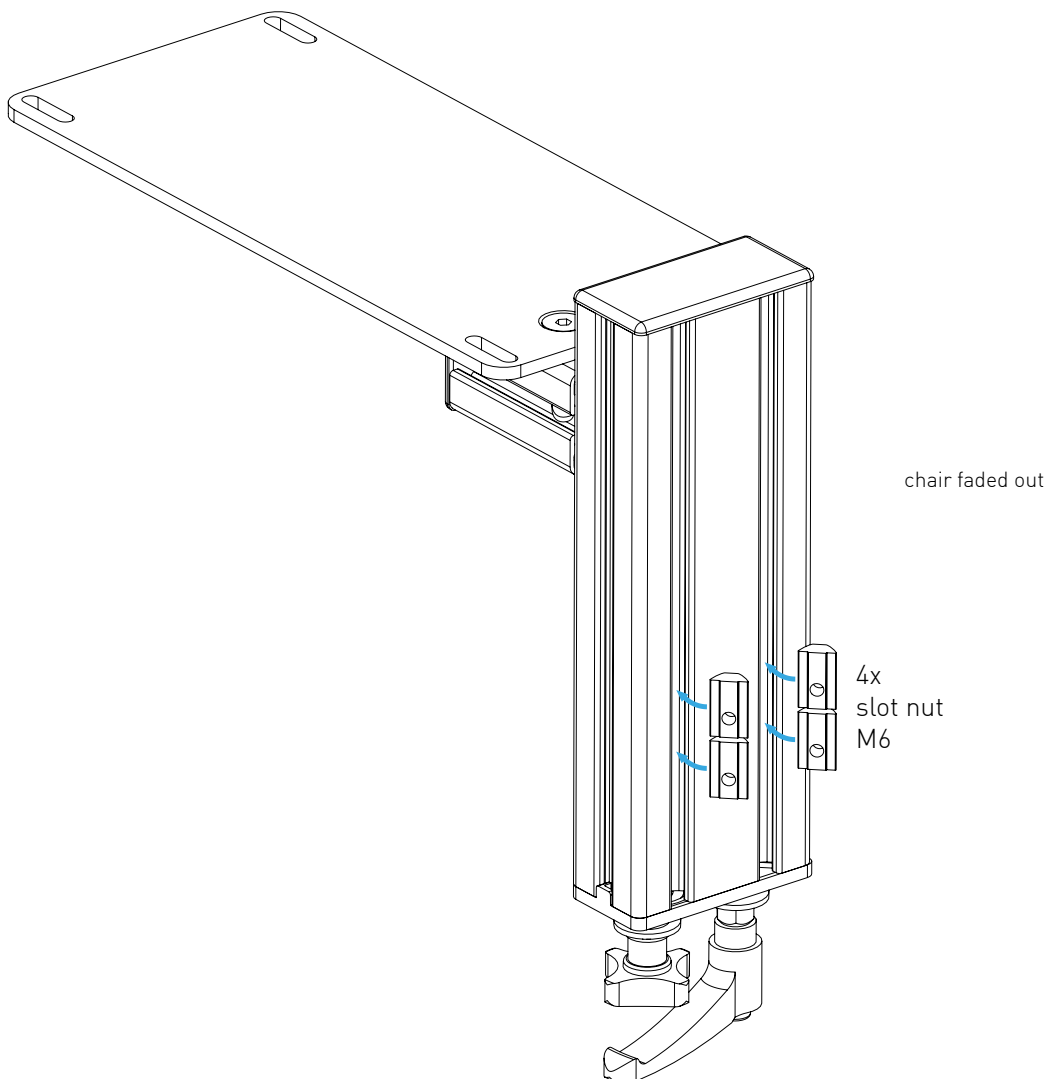

If you have a chair mount...