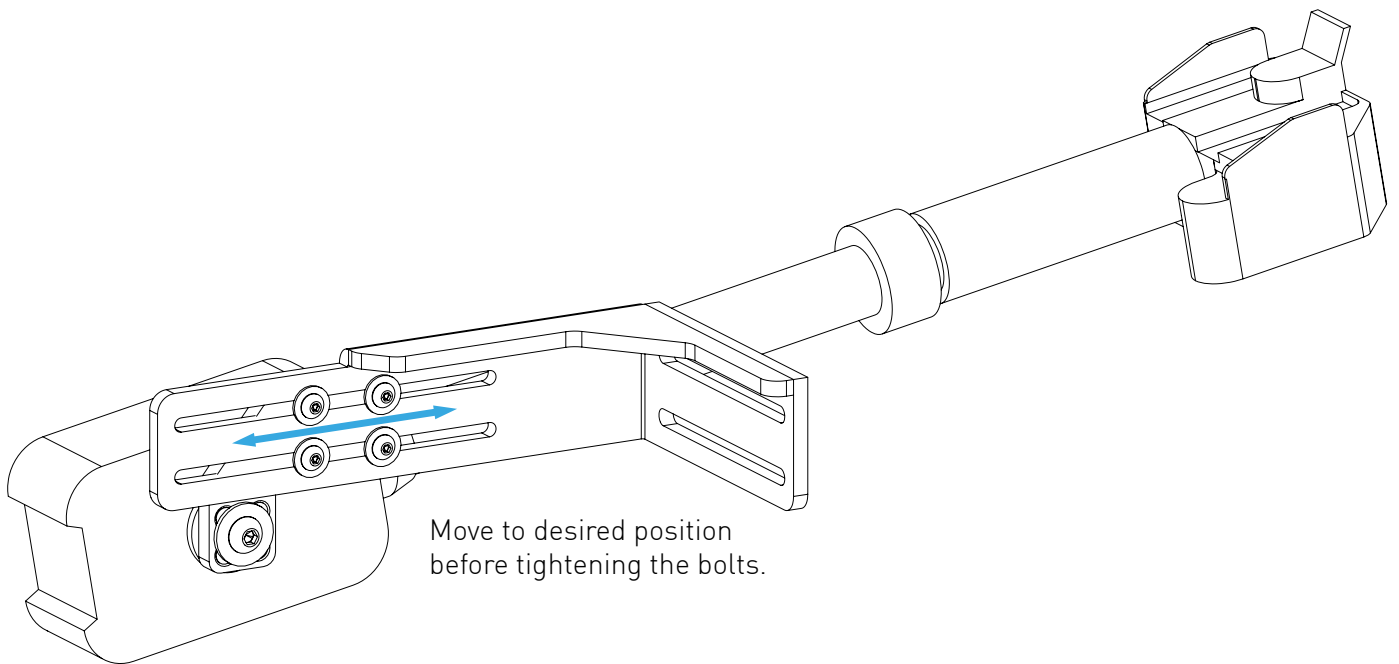

PROFILE CAP ASSEMBLY

PARTS

[dimensions in mm / different scales]
No extra or spare parts listed!

COLLECTIVE MOUNT VPC ROTOR ASSEMBLY

If you have no chair mount you need to mount the 12cm profile to the seat attachment plate first.