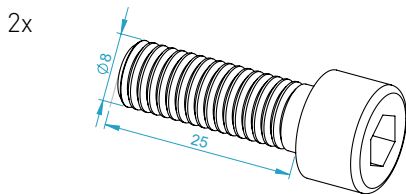

COLLECTIVE MOUNT VPC ROTOR

Instruction Manual
Bedienungsanleitung
Mode d'emploi

GENERAL ASSEMBLY INFO AND HOW TO

PROFILE NUT

HEX KEY SET WITH BALL HEAD + EXTENSION OR SIMILAR REQUIRED

UNIVERSAL CONNECTOR

BOLT DIMENSIONS AND HOW TO MEASURE THEM [mm]

PROFILE CAP ASSEMBLY

PARTS

[dimensions in mm / different scales]
No extra or spare parts listed!

COLLECTIVE MOUNT VPC ROTOR ASSEMBLY

If you have no chair mount you need to mount the 12cm profile to the seat attachment plate first.