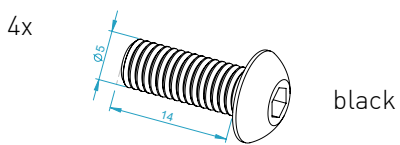

COLLECTIVE MOUNT VPC ROTOR

Instruction Manual
Bedienungsanleitung
Mode d'emploi

GENERAL ASSEMBLY INFO AND HOW TO

PROFILE NUT

HEX KEY SET WITH BALL HEAD + EXTENSION OR SIMILAR REQUIRED

UNIVERSAL CONNECTOR

BOLT DIMENSIONS AND HOW TO MEASURE THEM [mm]

PROFILE CAP ASSEMBLY

PARTS

[dimensions in mm / different scales]
No extra or spare parts listed!

COLLECTIVE MOUNT VPC ROTOR ASSEMBLY

If you have no chair mount you need to mount the 12cm profile to the seat attachment plate first.