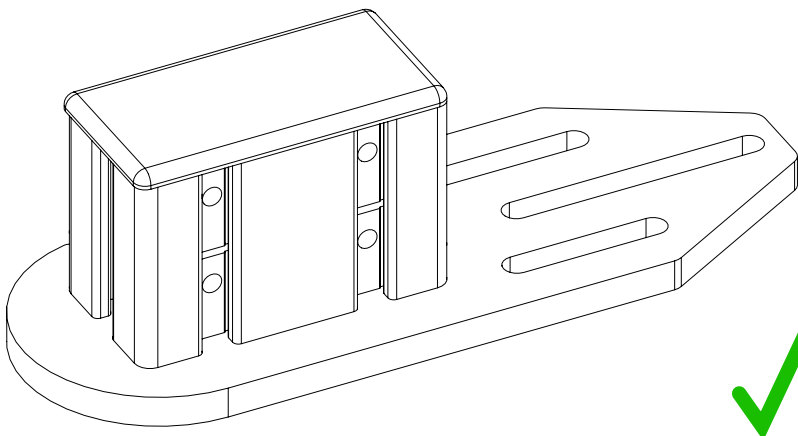

PROFILE CAP ASSEMBLY

PARTS

[dimensions in mm / different scales]
No extra or spare parts listed!

COLLECTIVE MOUNT VPC ROTOR ASSEMBLY

If you have no chair mount you need to mount the 12cm profile to the seat attachment plate first.

If you have a chair mount...

ALTERNATIVE ASSEMBLY

ALTERNATIVE ASSEMBLY WITHOUT ARMREST

MONSTERTECH

11-08-2021

WARNING NOTICES

CAUTION! Do not clamp your fingers while attaching the collective mount.

CAUTION! Check before usage if all screws are tightened.