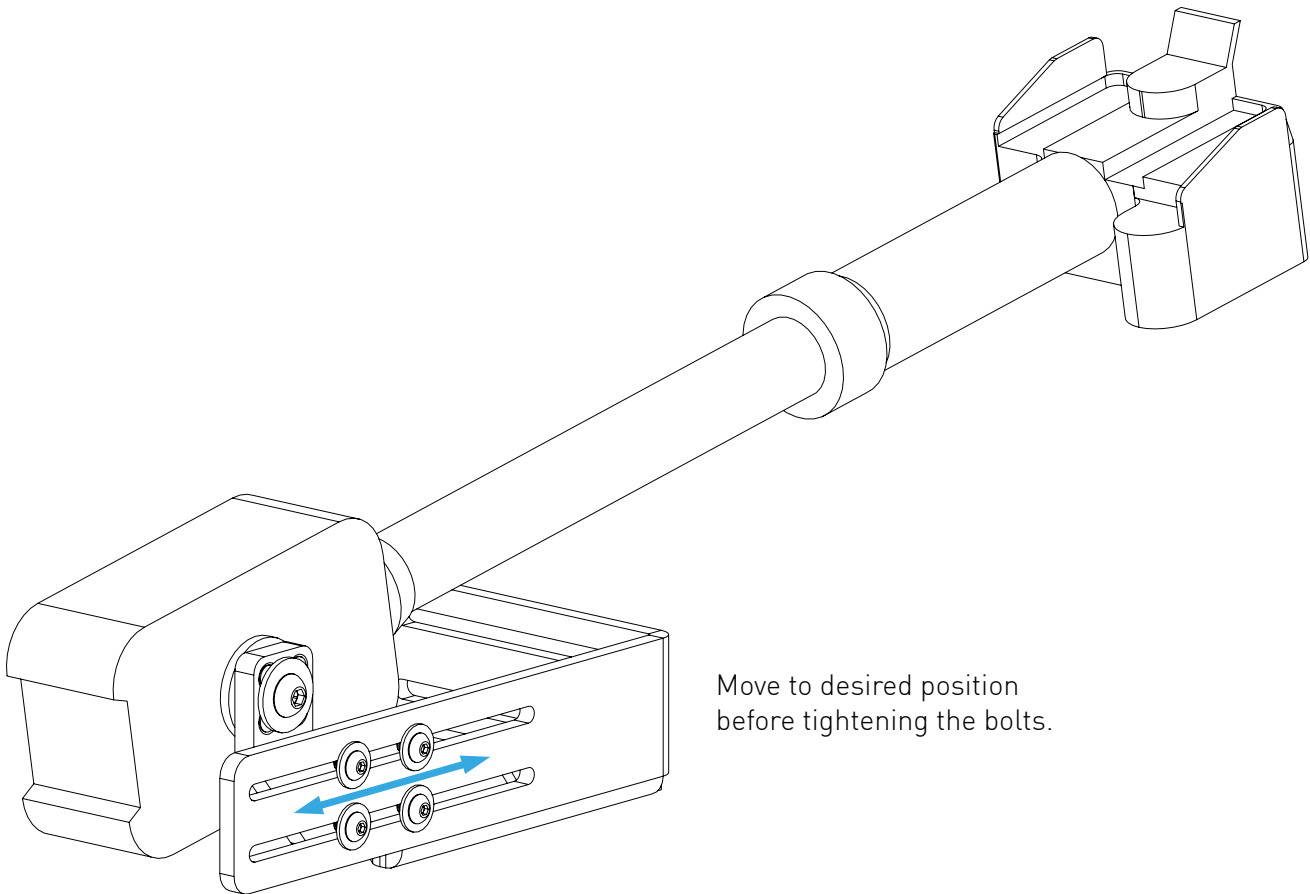

PROFILE CAP ASSEMBLY

PARTS

[dimensions in mm / different scales]
No extra or spare parts listed!

COLLECTIVE MOUNT VPC ROTOR ASSEMBLY

If you have no chair mount you need to mount the 12cm profile to the seat attachment plate first.

If you have a chair mount...

ALTERNATIVE ASSEMBLY

ALTERNATIVE ASSEMBLY WITHOUT ARMREST

MONSTERTECH

11-08-2021

WARNING NOTICES

CAUTION! Do not clamp your fingers while attaching the collective mount.

CAUTION! Check before usage if all screws are tightened.