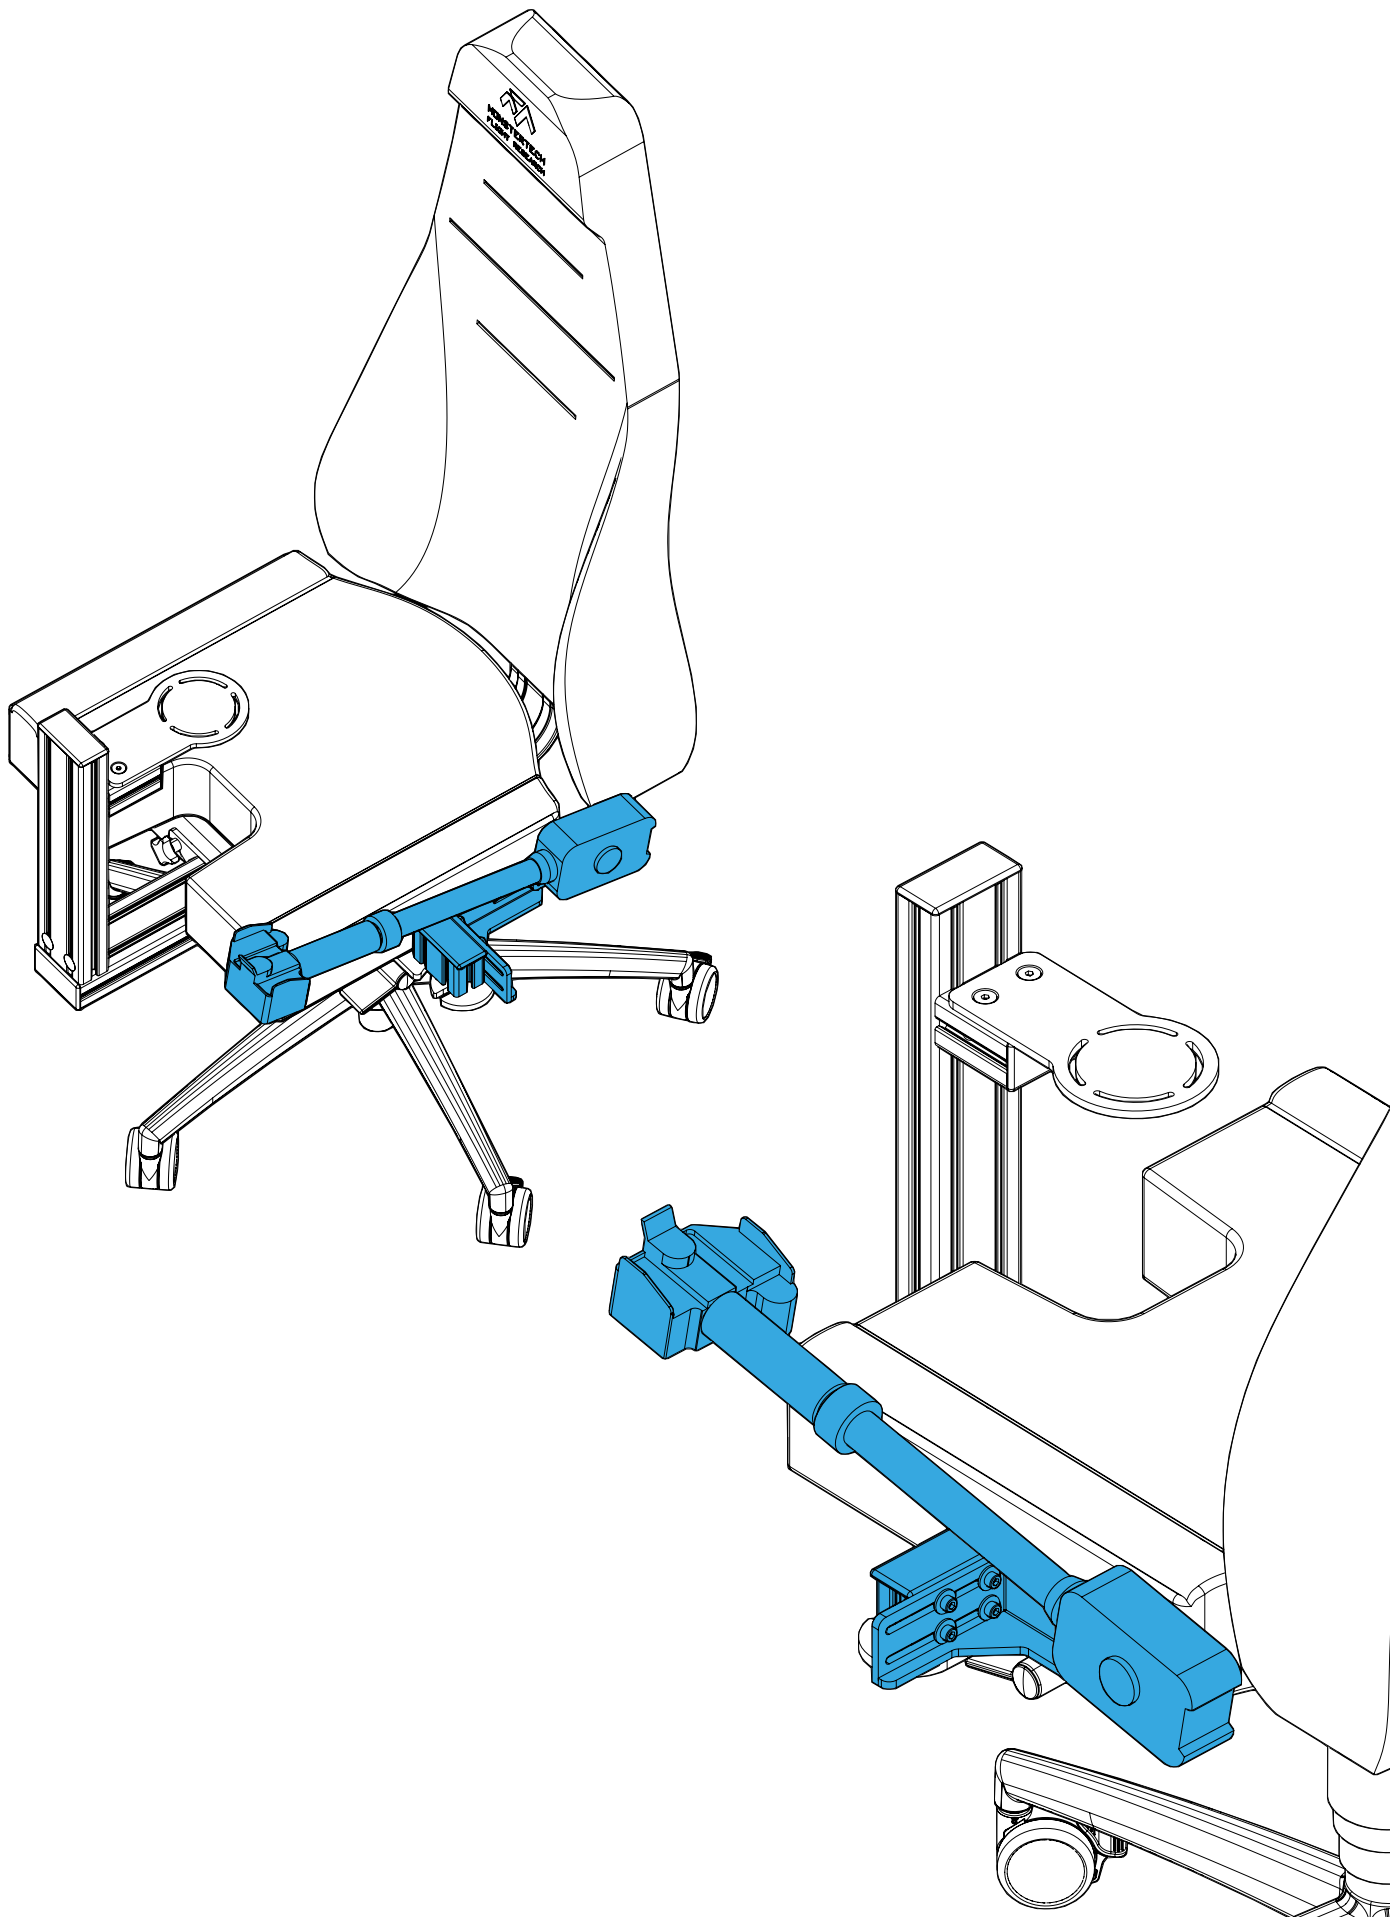

PROFILE CAP ASSEMBLY

PARTS

[dimensions in mm / different scales]
No extra or spare parts listed!

COLLECTIVE MOUNT VPC ROTOR ASSEMBLY

If you have no chair mount you need to mount the 12cm profile to the seat attachment plate first.

If you have a chair mount...

ALTERNATIVE ASSEMBLY

ALTERNATIVE ASSEMBLY WITHOUT ARMREST

MONSTERTECH

11-08-2021

WARNING NOTICES

CAUTION! Do not clamp your fingers while attaching the collective mount.

CAUTION! Check before usage if all screws are tightened.