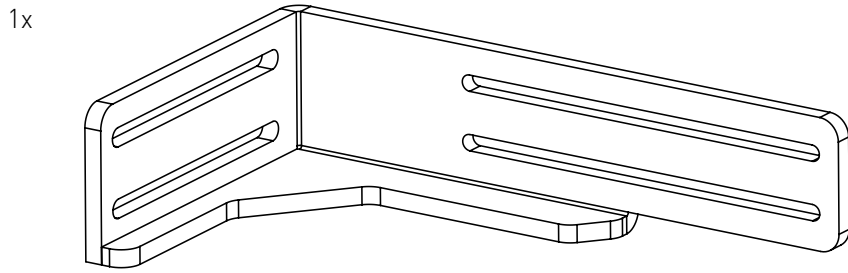

COLLECTIVE MOUNT VPC ROTOR

Instruction Manual
Bedienungsanleitung
Mode d'emploi

GENERAL ASSEMBLY INFO AND HOW TO

PROFILE NUT

HEX KEY SET WITH BALL HEAD + EXTENSION OR SIMILAR REQUIRED

UNIVERSAL CONNECTOR

BOLT DIMENSIONS AND HOW TO MEASURE THEM [mm]

PROFILE CAP ASSEMBLY

PARTS

[dimensions in mm / different scales]
No extra or spare parts listed!

COLLECTIVE MOUNT VPC ROTOR ASSEMBLY

If you have no chair mount you need to mount the 12cm profile to the seat attachment plate first.