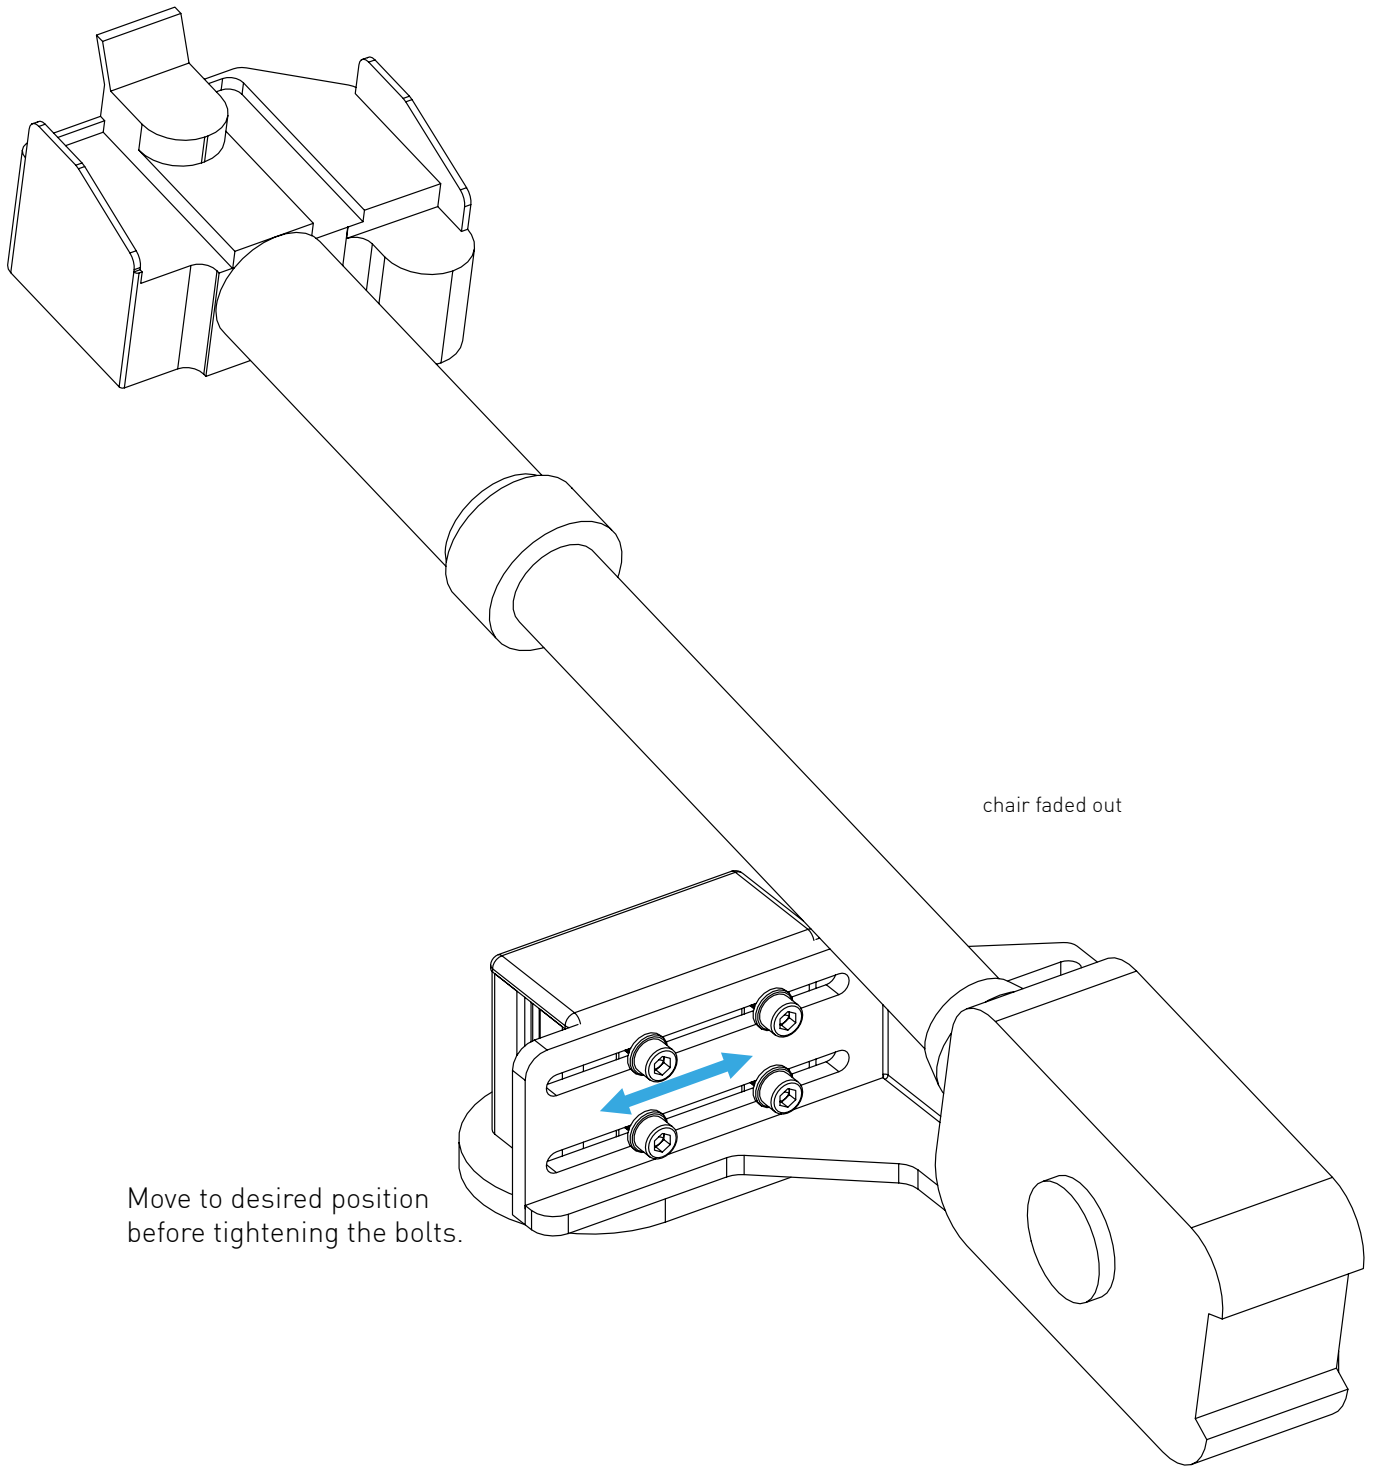

PROFILE CAP ASSEMBLY

PARTS

[dimensions in mm / different scales]
No extra or spare parts listed!

COLLECTIVE MOUNT VPC ROTOR ASSEMBLY

If you have no chair mount you need to mount the 12cm profile to the seat attachment plate first.

If you have a chair mount...

ALTERNATIVE ASSEMBLY

ALTERNATIVE ASSEMBLY WITHOUT ARMREST

MONSTERTECH

11-08-2021

WARNING NOTICES

CAUTION! Do not clamp your fingers while attaching the collective mount.

CAUTION! Check before usage if all screws are tightened.