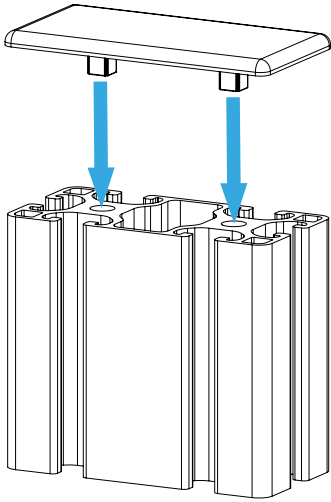

COLLECTIVE MOUNT VPC ROTOR

Instruction Manual
Bedienungsanleitung
Mode d'emploi

GENERAL ASSEMBLY INFO AND HOW TO

PROFILE NUT

HEX KEY SET WITH BALL HEAD + EXTENSION OR SIMILAR REQUIRED

UNIVERSAL CONNECTOR

BOLT DIMENSIONS AND HOW TO MEASURE THEM [mm]

PROFILE CAP ASSEMBLY

PARTS

[dimensions in mm / different scales]
No extra or spare parts listed!

COLLECTIVE MOUNT VPC ROTOR ASSEMBLY

If you have no chair mount you need to mount the 12cm profile to the seat attachment plate first.