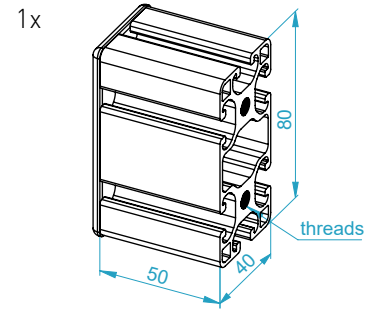

COLLECTIVE MOUNT VPC ROTOR

Instruction Manual
Bedienungsanleitung
Mode d'emploi

GENERAL ASSEMBLY INFO AND HOW TO

PROFILE NUT

HEX KEY SET WITH BALL HEAD + EXTENSION OR SIMILAR REQUIRED

UNIVERSAL CONNECTOR

BOLT DIMENSIONS AND HOW TO MEASURE THEM [mm]

PROFILE CAP ASSEMBLY

PARTS

[dimensions in mm / different scales]
No extra or spare parts listed!

COLLECTIVE MOUNT VPC ROTOR ASSEMBLY

If you have no chair mount you need to mount the 12cm profile to the seat attachment plate first.