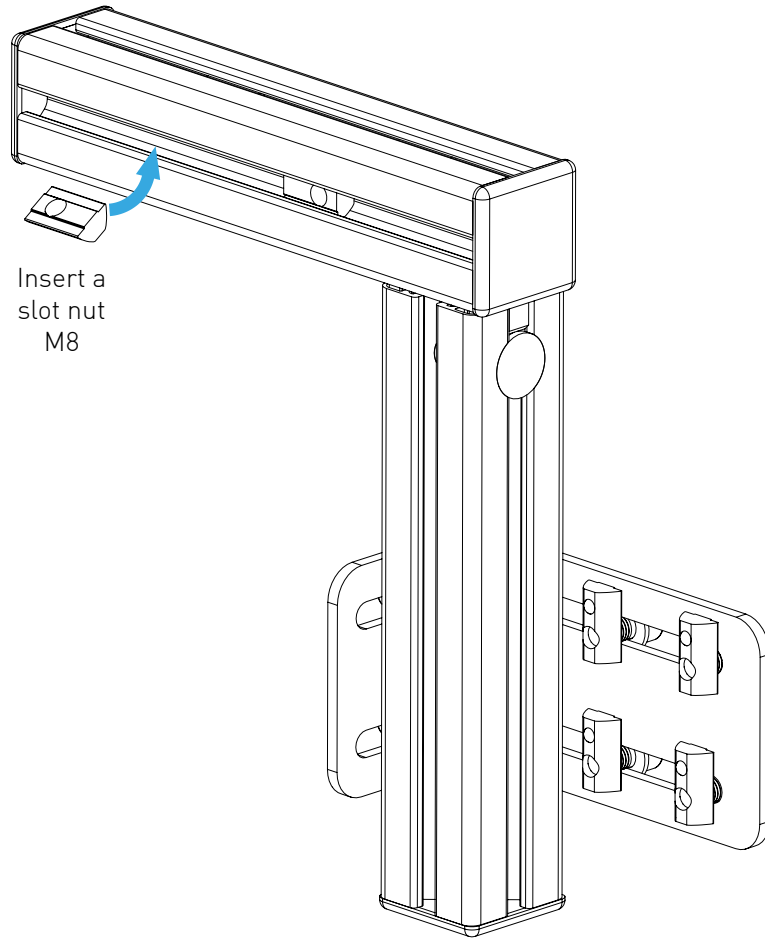

# ASSEMBLY

Bottom view

# ASSEMBLY IN COMBINATION WITH A MOUSE EXTENSION

Remove the mouse plate from your existing mouse extension for easier assembly.

Unscrew and  
remove this  
profile.

hex key with  
ball head

reassemble  
the mouse plate

## WARNING NOTICES

CAUTION! Do not clamp your fingers while attaching the mouse extension.

CAUTION! Check before usage if all screws are tightened.

CAUTION! Check before usage that the mouse extension is screwed on tight after making height adjustments.