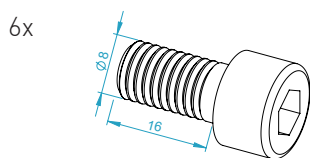

BOLT DIMENSIONS AND HOW TO MEASURE THEM [mm]

PROFILE CAP ASSEMBLY

PARTS

[dimensions in mm / different scales]
No extra or spare parts listed!

CHAIR MOUNT MOUSE EXTENSION ASSEMBLY

angle adjustment for
the mouse surface

OPTIONAL MOUSE PAD

Attach the adhesive strips on the underside of the mouse pad as shown to avoid bumps on the surface.

Bringen sie die Klebestreifen wie dargestellt auf der Unterseite des Mousepads an um Unebenheiten auf der Oberfläche zu vermeiden.