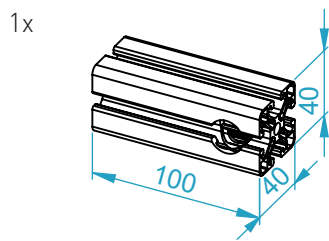

BOLT DIMENSIONS AND HOW TO MEASURE THEM [mm]

PROFILE CAP ASSEMBLY

PARTS

[dimensions in mm / different scales]
No extra or spare parts listed!

CHAIR MOUNT MOUSE EXTENSION ASSEMBLY

angle adjustment for
the mouse surface

OPTIONAL MOUSE PAD

Attach the adhesive strips on the underside of the mouse pad as shown to avoid bumps on the surface.

Bringen sie die Klebestreifen wie dargestellt auf der Unterseite des Mousepads an um Unebenheiten auf der Oberfläche zu vermeiden.