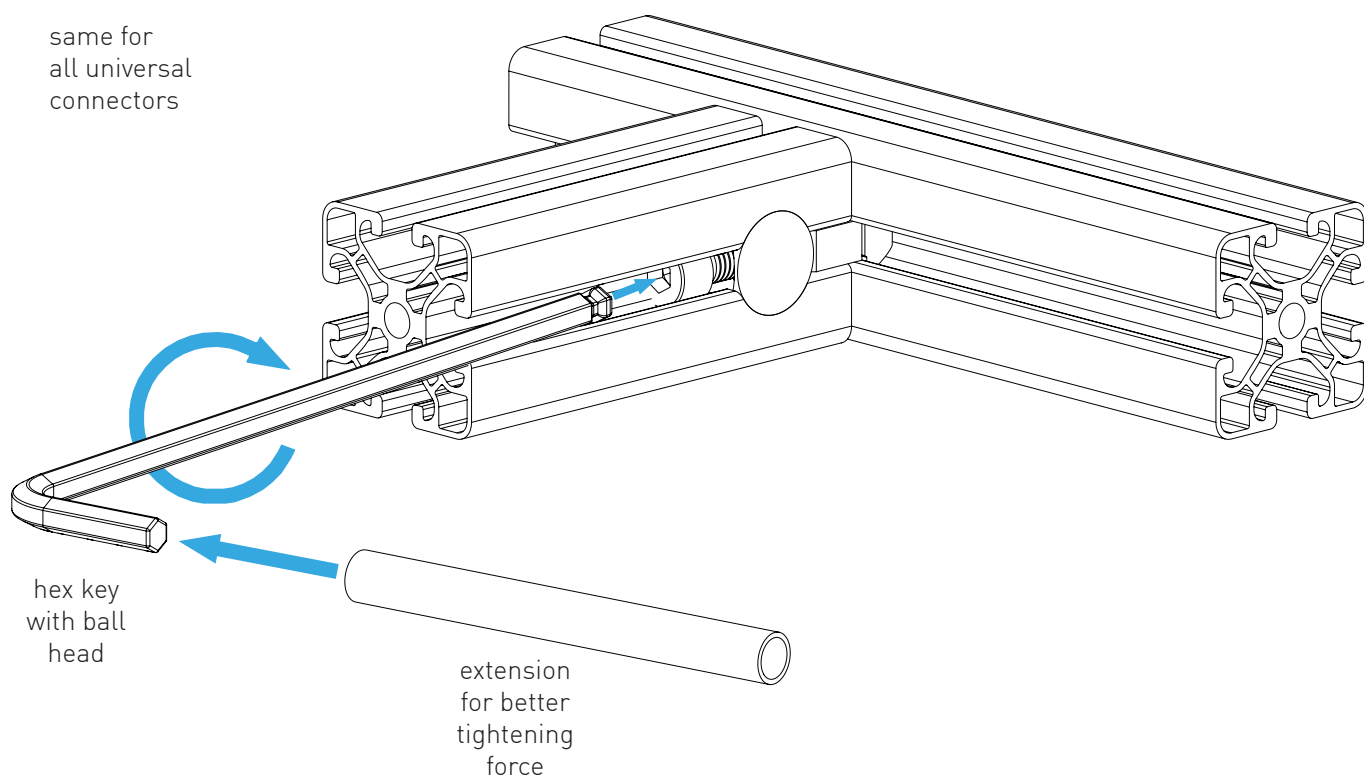

BOLT DIMENSIONS AND HOW TO MEASURE THEM [mm]

PROFILE CAP ASSEMBLY

PARTS

[dimensions in mm / different scales]
No extra or spare parts listed!

CHAIR MOUNT MOUSE EXTENSION ASSEMBLY

angle adjustment for
the mouse surface

OPTIONAL MOUSE PAD

Attach the adhesive strips on the underside of the mouse pad as shown to avoid bumps on the surface.

Bringen sie die Klebestreifen wie dargestellt auf der Unterseite des Mousepads an um Unebenheiten auf der Oberfläche zu vermeiden.