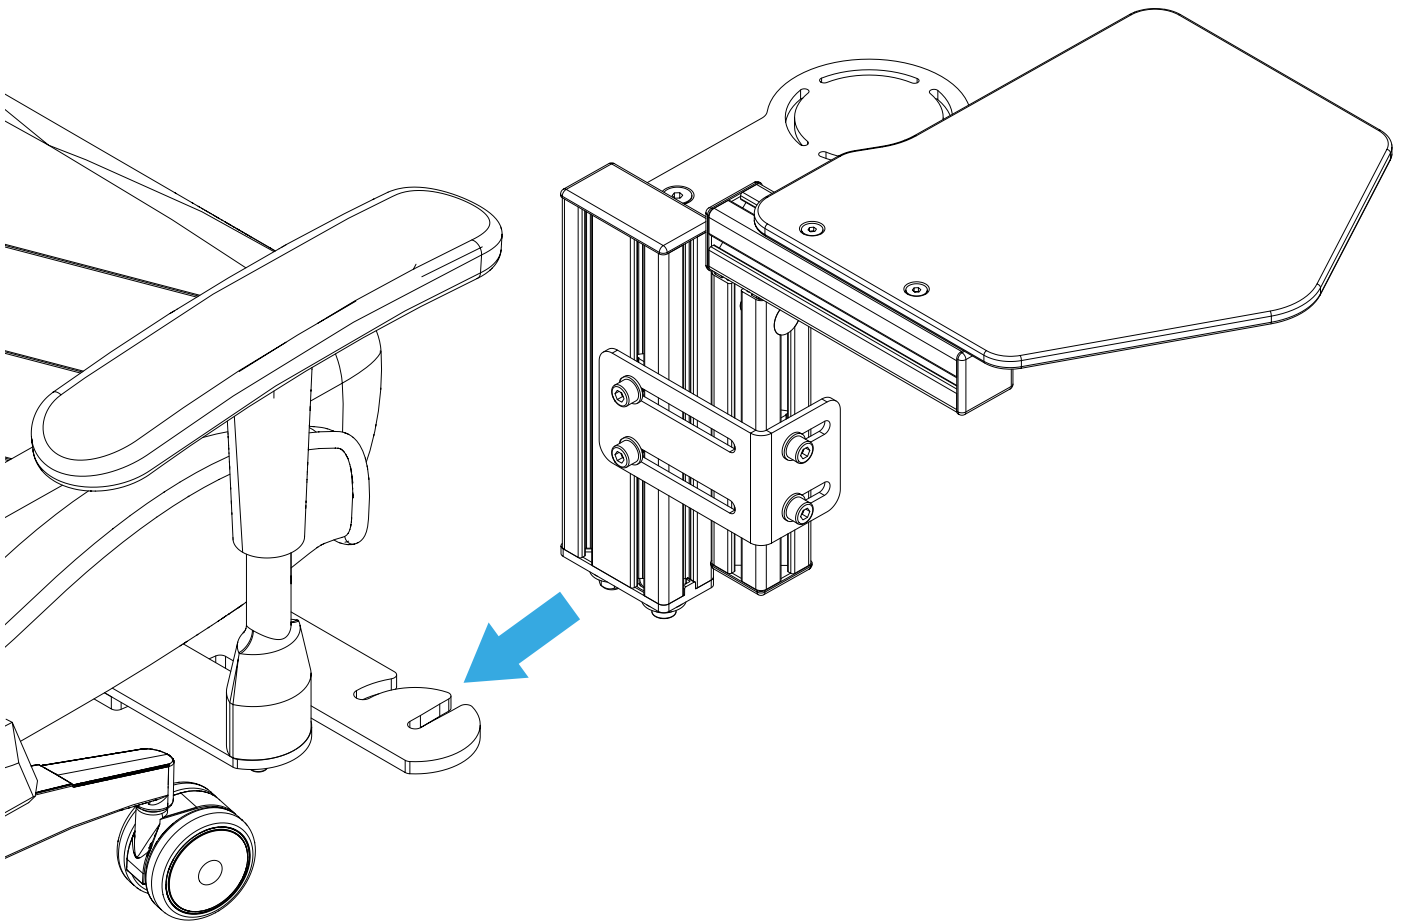

BOLT DIMENSIONS AND HOW TO MEASURE THEM [mm]

PROFILE CAP ASSEMBLY

PARTS

[dimensions in mm / different scales]
No extra or spare parts listed!

CHAIR MOUNT MOUSE EXTENSION ASSEMBLY

angle adjustment for
the mouse surface

OPTIONAL MOUSE PAD

Attach the adhesive strips on the underside of the mouse pad as shown to avoid bumps on the surface.

Bringen sie die Klebestreifen wie dargestellt auf der Unterseite des Mousepads an um Unebenheiten auf der Oberfläche zu vermeiden.