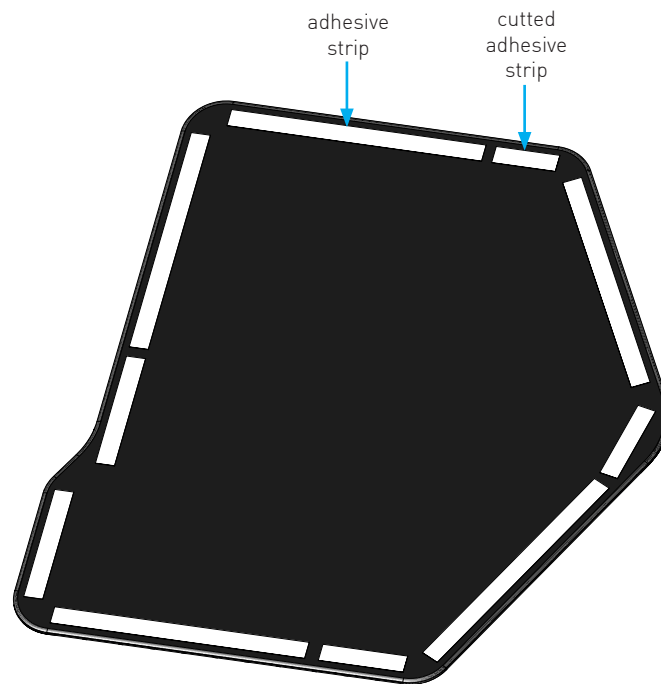

BOLT DIMENSIONS AND HOW TO MEASURE THEM [mm]

PROFILE CAP ASSEMBLY

PARTS

[dimensions in mm / different scales]
No extra or spare parts listed!

CHAIR MOUNT MOUSE EXTENSION ASSEMBLY

angle adjustment for
the mouse surface

OPTIONAL MOUSE PAD

Attach the adhesive strips on the underside of the mouse pad as shown to avoid bumps on the surface.

Bringen sie die Klebestreifen wie dargestellt auf der Unterseite des Mousepads an um Unebenheiten auf der Oberfläche zu vermeiden.

WARNING NOTICES

CAUTION! Do not clamp your fingers while attaching the mouse extension.

CAUTION! Check before usage if all screws are tightened.

CAUTION! Check before usage that the mouse extension is screwed on tight after making height adjustments.