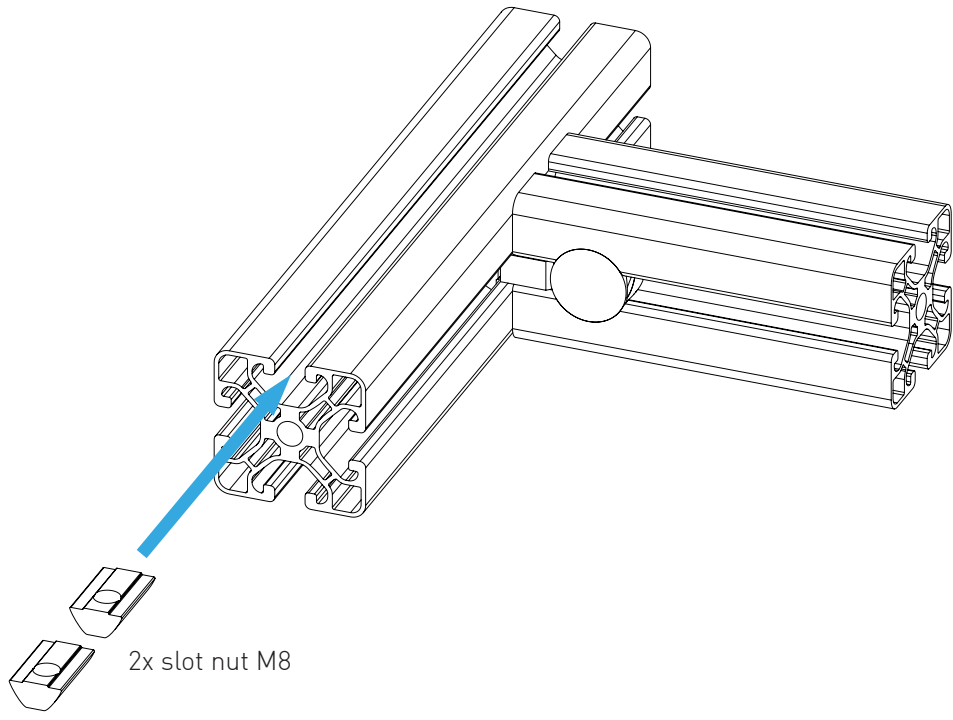

BOLT DIMENSIONS AND HOW TO MEASURE THEM [mm]

PROFILE CAP ASSEMBLY

PARTS

[dimensions in mm / different scales]
No extra or spare parts listed!

CHAIR MOUNT MOUSE EXTENSION ASSEMBLY

angle adjustment for
the mouse surface

OPTIONAL MOUSE PAD

Attach the adhesive strips on the underside of the mouse pad as shown to avoid bumps on the surface.

Bringen sie die Klebestreifen wie dargestellt auf der Unterseite des Mousepads an um Unebenheiten auf der Oberfläche zu vermeiden.