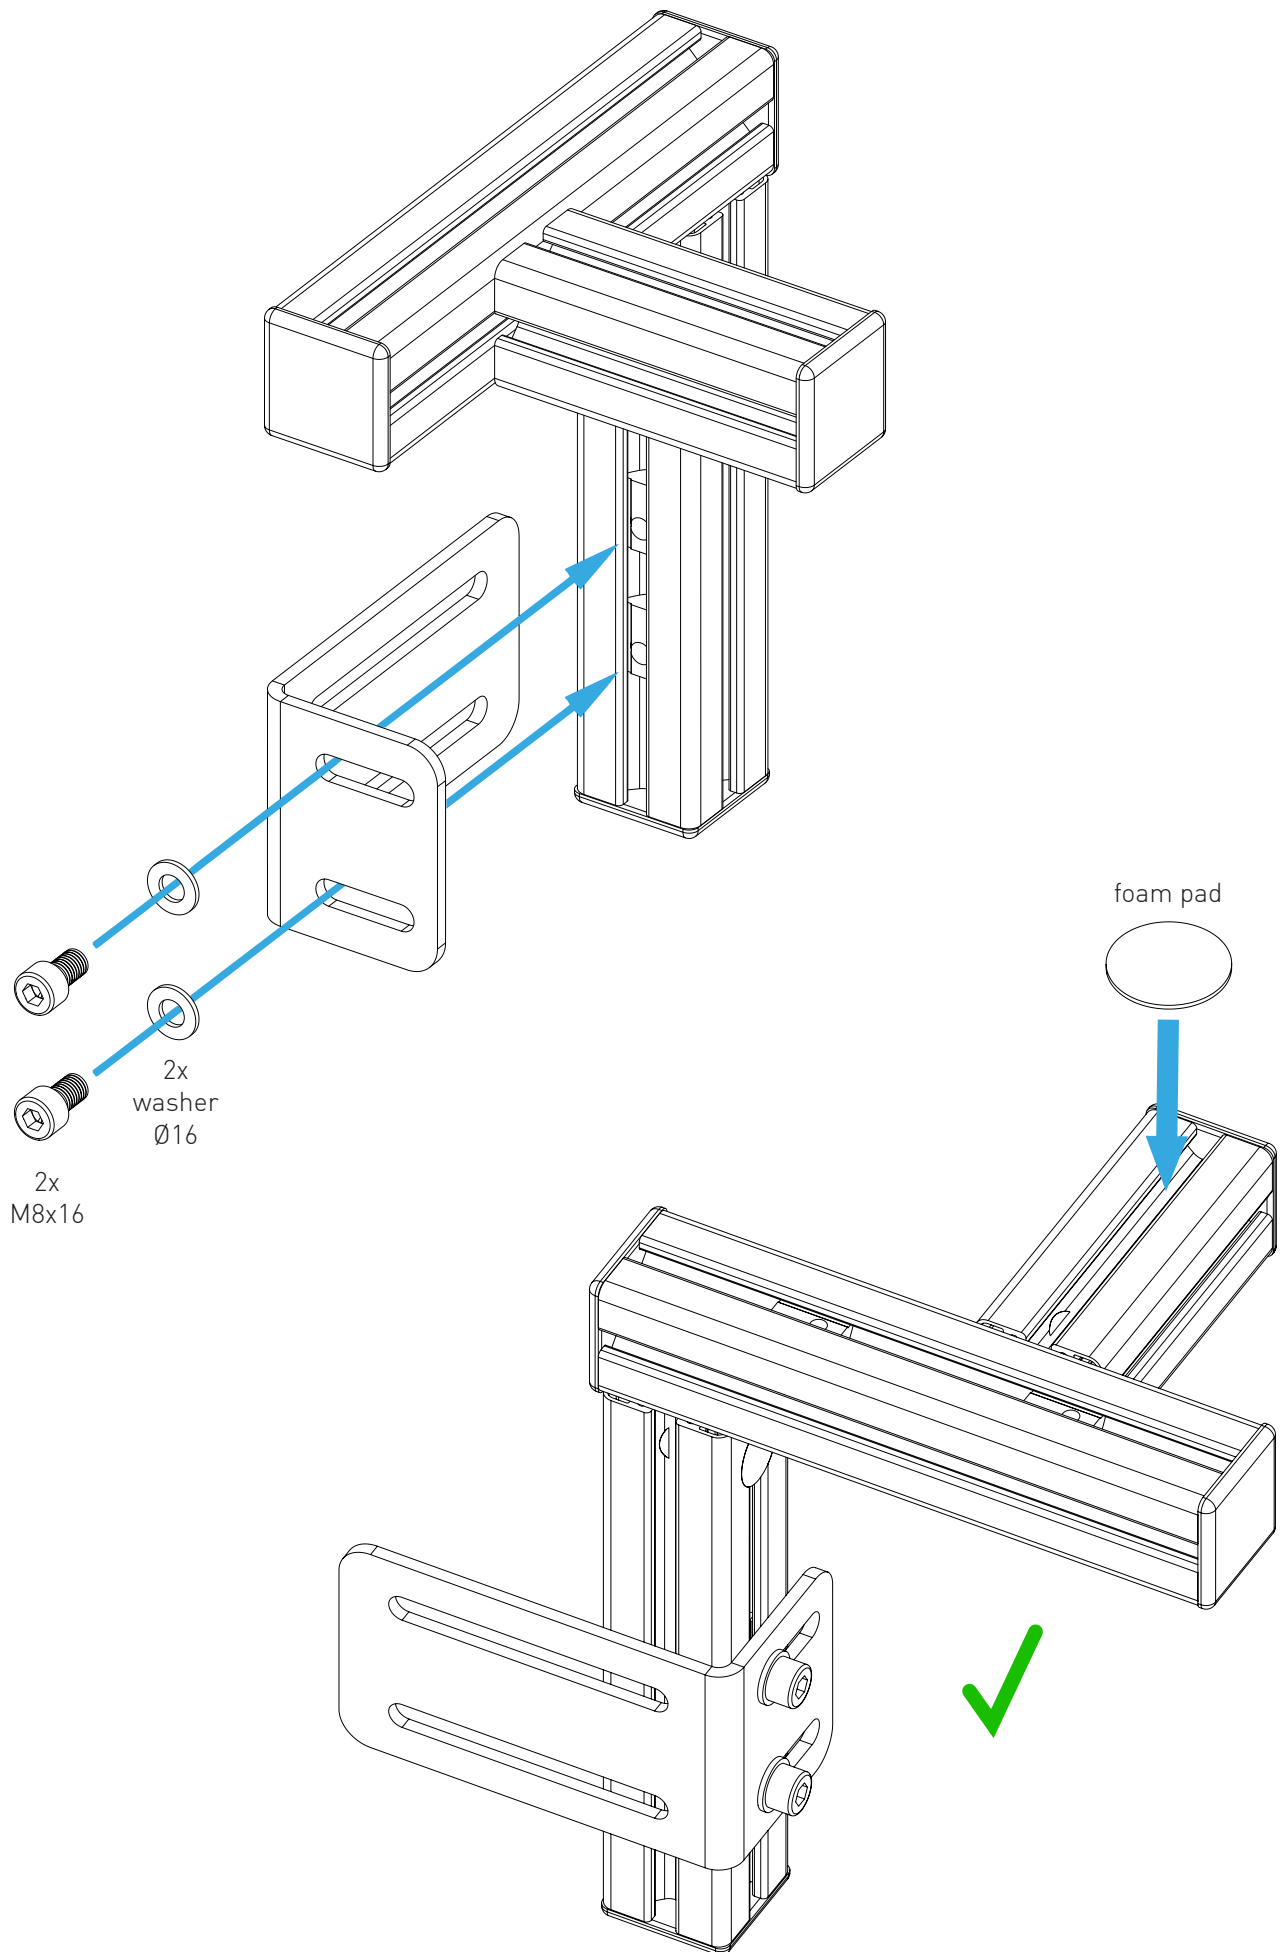

BOLT DIMENSIONS AND HOW TO MEASURE THEM [mm]

PROFILE CAP ASSEMBLY

PARTS

[dimensions in mm / different scales]
No extra or spare parts listed!

CHAIR MOUNT MOUSE EXTENSION ASSEMBLY

angle adjustment for
the mouse surface

OPTIONAL MOUSE PAD

Attach the adhesive strips on the underside of the mouse pad as shown to avoid bumps on the surface.

Bringen sie die Klebestreifen wie dargestellt auf der Unterseite des Mousepads an um Unebenheiten auf der Oberfläche zu vermeiden.