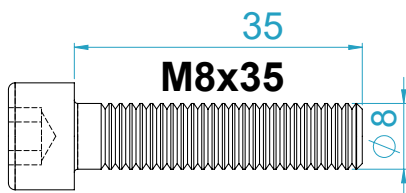

BOLT DIMENSIONS AND HOW TO MEASURE THEM [mm]

PROFILE CAP ASSEMBLY

PARTS

[dimensions in mm / different scales]
No extra or spare parts listed!

CHAIR MOUNT MOUSE EXTENSION ASSEMBLY

angle adjustment for
the mouse surface