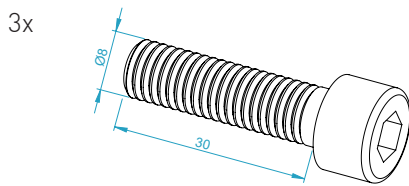

BOLT DIMENSIONS AND HOW TO MEASURE THEM [mm]

PROFILE CAP ASSEMBLY

PARTS

[dimensions in mm / different scales]
No extra or spare parts listed!

CHAIR MOUNT MOUSE EXTENSION ASSEMBLY

angle adjustment for
the mouse surface

OPTIONAL MOUSE PAD

Attach the adhesive strips on the underside of the mouse pad as shown to avoid bumps on the surface.

Bringen sie die Klebestreifen wie dargestellt auf der Unterseite des Mousepads an um Unebenheiten auf der Oberfläche zu vermeiden.