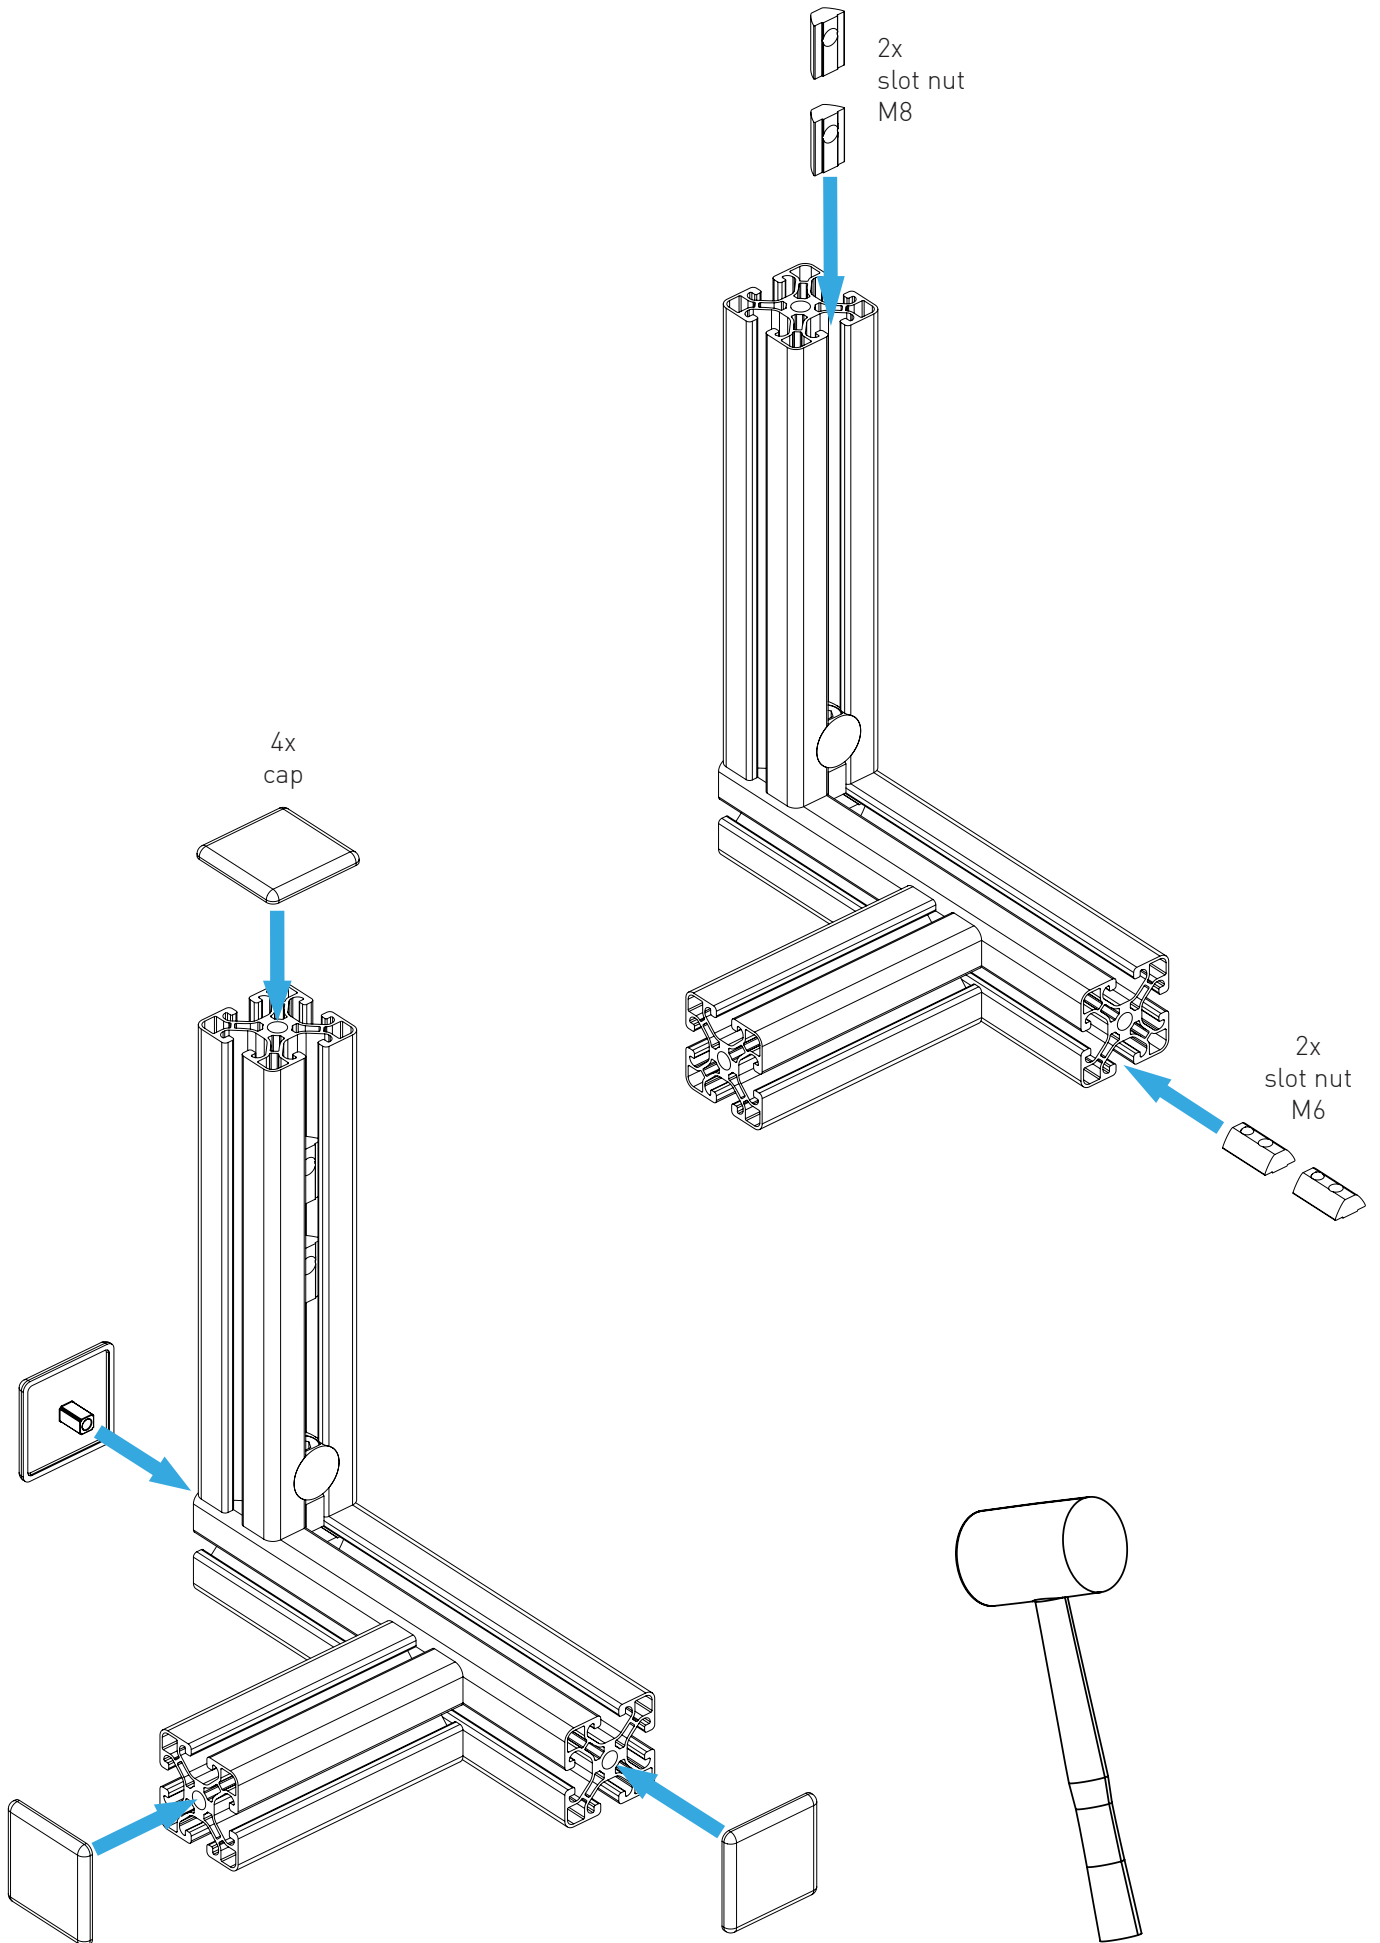

BOLT DIMENSIONS AND HOW TO MEASURE THEM [mm]

PROFILE CAP ASSEMBLY

PARTS

[dimensions in mm / different scales]
No extra or spare parts listed!

CHAIR MOUNT MOUSE EXTENSION ASSEMBLY

angle adjustment for
the mouse surface

OPTIONAL MOUSE PAD

Attach the adhesive strips on the underside of the mouse pad as shown to avoid bumps on the surface.

Bringen sie die Klebestreifen wie dargestellt auf der Unterseite des Mousepads an um Unebenheiten auf der Oberfläche zu vermeiden.