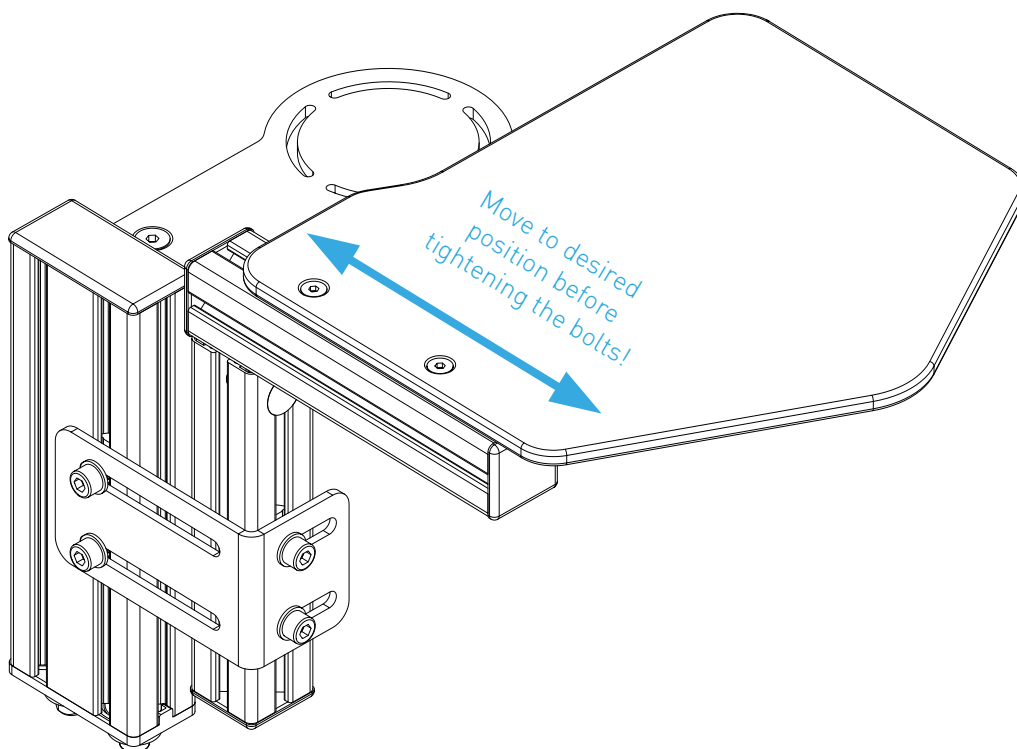

BOLT DIMENSIONS AND HOW TO MEASURE THEM [mm]

PROFILE CAP ASSEMBLY

PARTS

[dimensions in mm / different scales]
No extra or spare parts listed!

CHAIR MOUNT MOUSE EXTENSION ASSEMBLY

angle adjustment for
the mouse surface

OPTIONAL MOUSE PAD

Attach the adhesive strips on the underside of the mouse pad as shown to avoid bumps on the surface.

Bringen sie die Klebestreifen wie dargestellt auf der Unterseite des Mousepads an um Unebenheiten auf der Oberfläche zu vermeiden.

WARNING NOTICES

CAUTION! Do not clamp your fingers while attaching the mouse extension.

CAUTION! Check before usage if all screws are tightened.

CAUTION! Check before usage that the mouse extension is screwed on tight after making height adjustments.