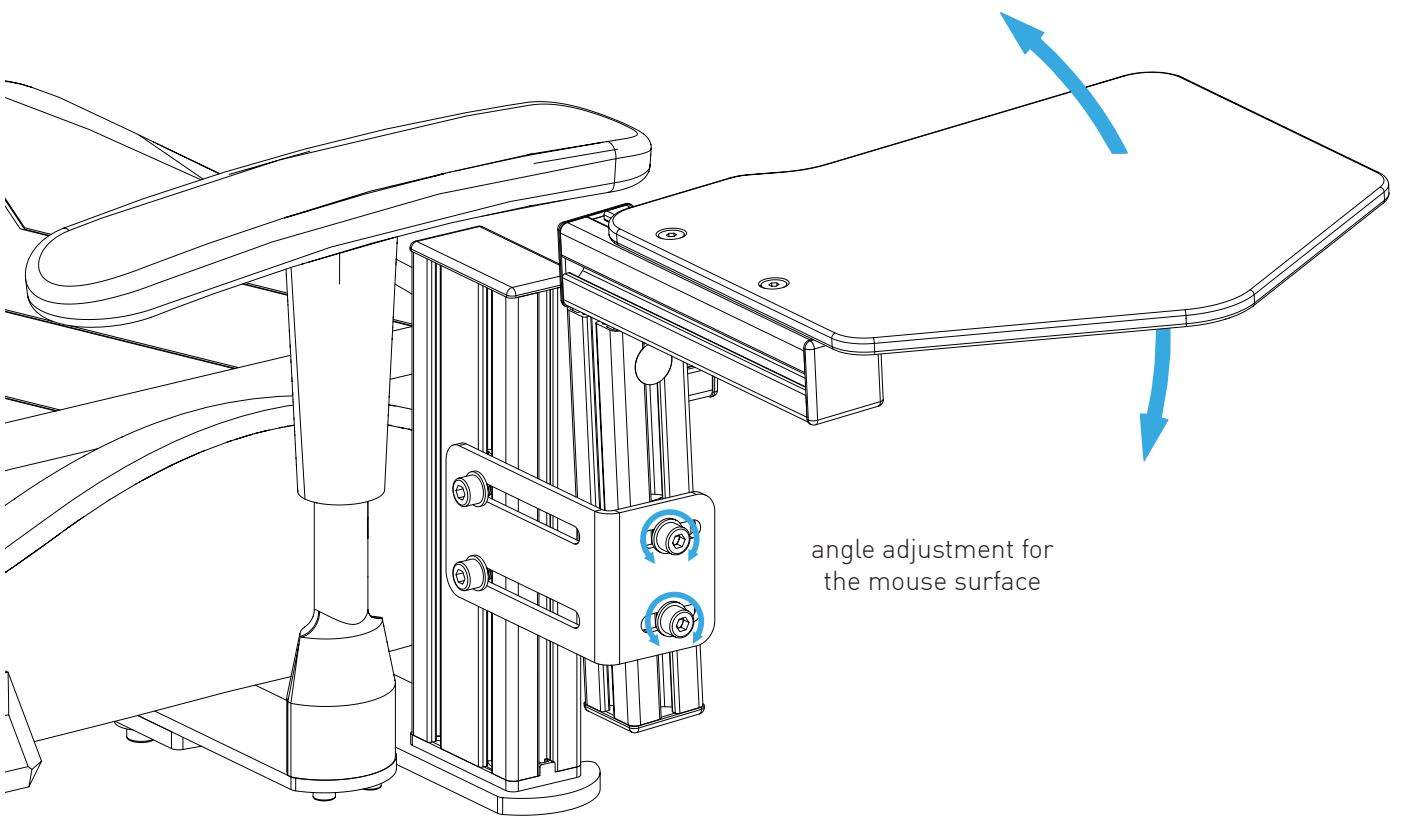

BOLT DIMENSIONS AND HOW TO MEASURE THEM [mm]

PROFILE CAP ASSEMBLY

PARTS

[dimensions in mm / different scales]
No extra or spare parts listed!

CHAIR MOUNT MOUSE EXTENSION ASSEMBLY

angle adjustment for
the mouse surface

OPTIONAL MOUSE PAD

Attach the adhesive strips on the underside of the mouse pad as shown to avoid bumps on the surface.

Bringen sie die Klebestreifen wie dargestellt auf der Unterseite des Mousepads an um Unebenheiten auf der Oberfläche zu vermeiden.