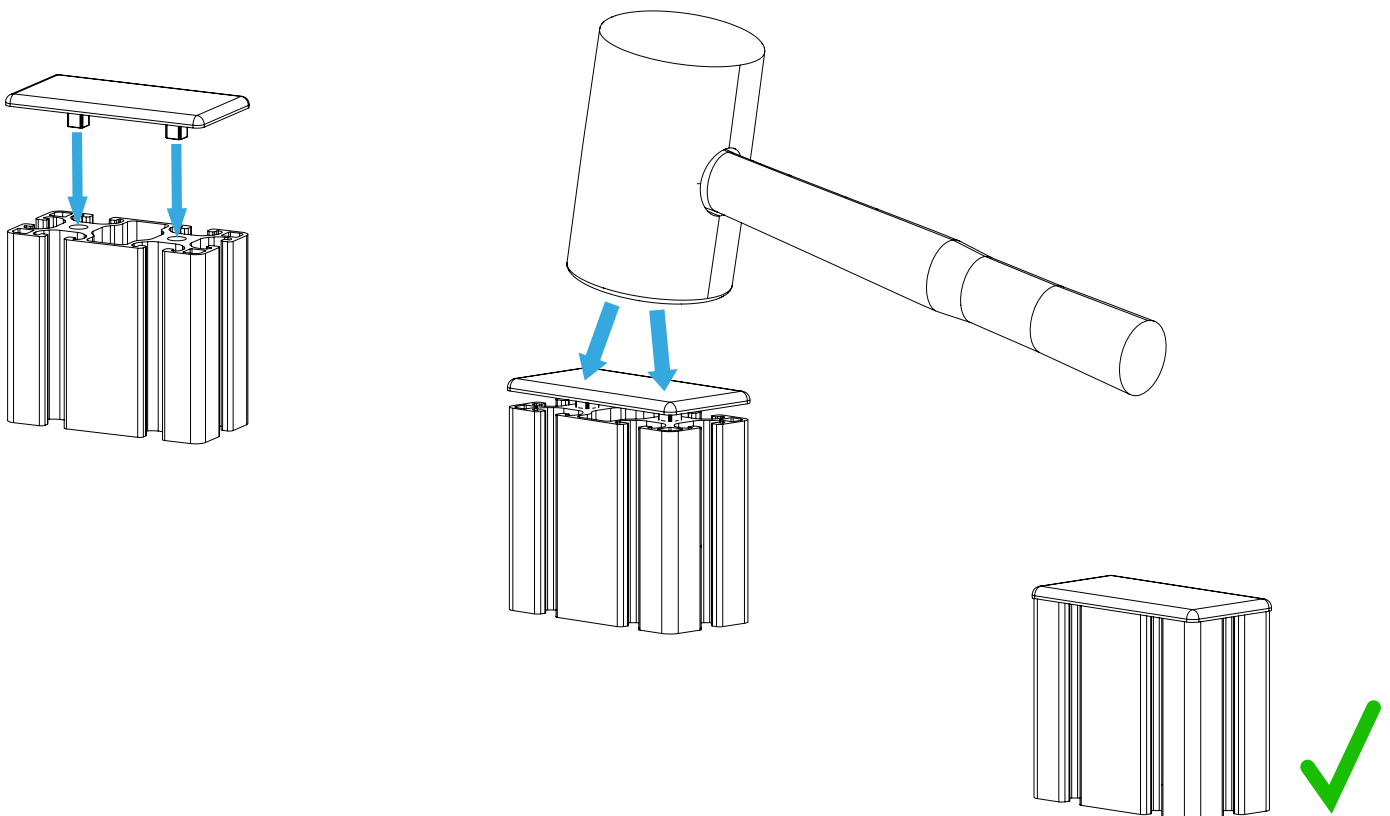

CHAIR MOUNT MOUSE EXTENSION

Instruction Manual
Bedienungsanleitung
Mode d'emploi

GENERAL ASSEMBLY INFO AND HOW TO

PROFILE NUT

HEX KEY SET WITH BALL HEAD + EXTENSION OR SIMILAR REQUIRED

UNIVERSAL CONNECTOR

ALTERNATIVE

BOLT DIMENSIONS AND HOW TO MEASURE THEM [mm]

PROFILE CAP ASSEMBLY

PARTS

[dimensions in mm / different scales]
No extra or spare parts listed!

CHAIR MOUNT MOUSE EXTENSION ASSEMBLY

angle adjustment for
the mouse surface

OPTIONAL MOUSE PAD

Attach the adhesive strips on the underside of the mouse pad as shown to avoid bumps on the surface.

Bringen sie die Klebestreifen wie dargestellt auf der Unterseite des Mousepads an um Unebenheiten auf der Oberfläche zu vermeiden.