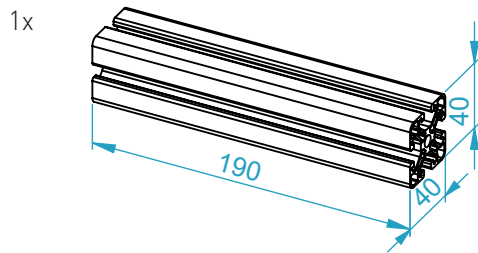

BOLT DIMENSIONS AND HOW TO MEASURE THEM [mm]

PROFILE CAP ASSEMBLY

PARTS

[dimensions in mm / different scales]
No extra or spare parts listed!

CHAIR MOUNT MOUSE EXTENSION ASSEMBLY

angle adjustment for
the mouse surface

OPTIONAL MOUSE PAD

Attach the adhesive strips on the underside of the mouse pad as shown to avoid bumps on the surface.

Bringen sie die Klebestreifen wie dargestellt auf der Unterseite des Mousepads an um Unebenheiten auf der Oberfläche zu vermeiden.