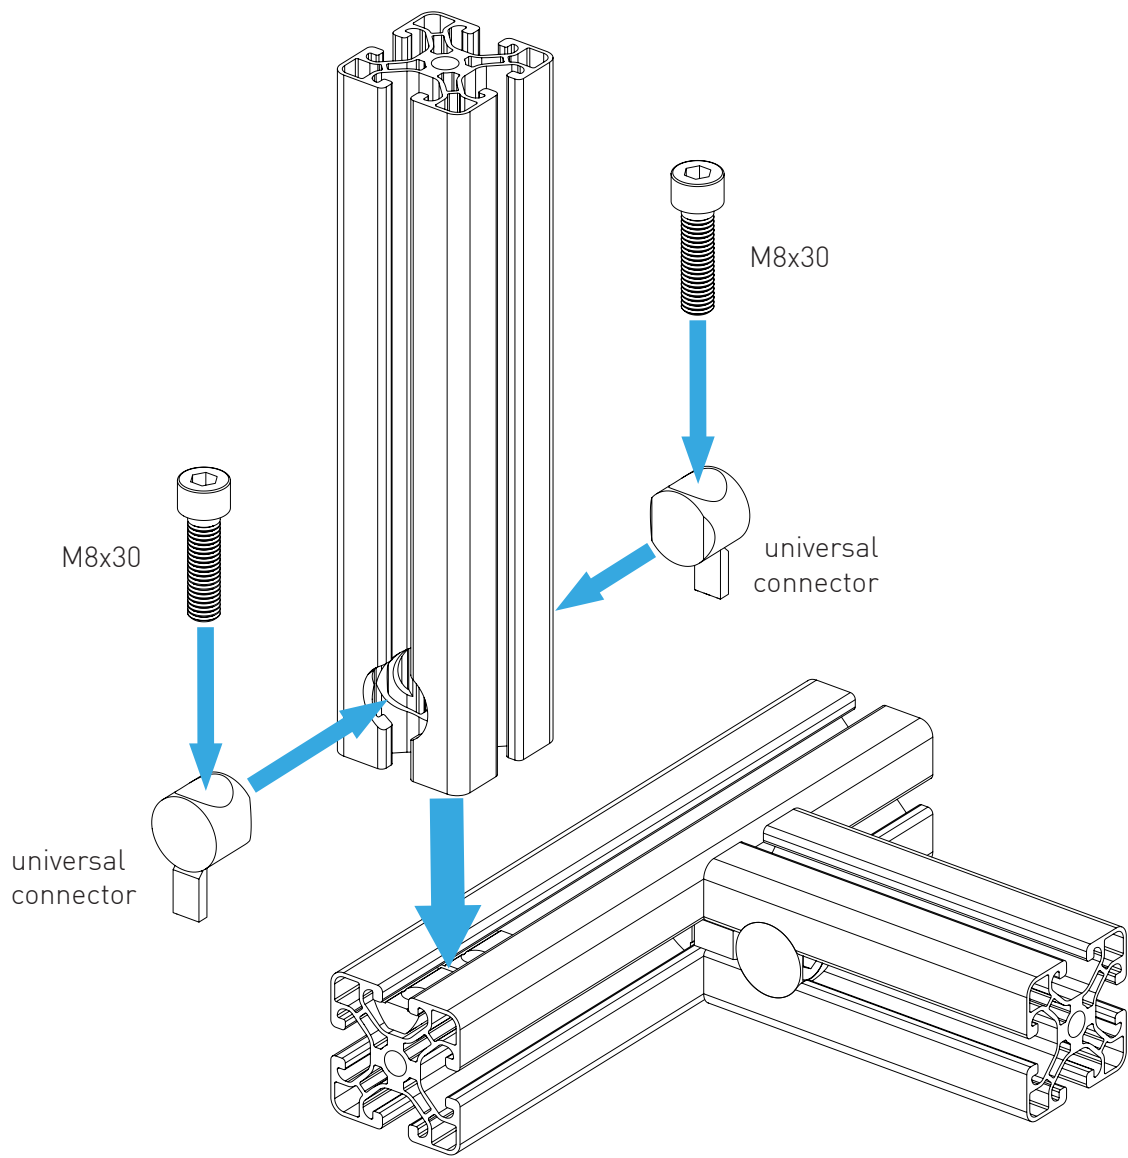

BOLT DIMENSIONS AND HOW TO MEASURE THEM [mm]

PROFILE CAP ASSEMBLY

PARTS

[dimensions in mm / different scales]
No extra or spare parts listed!

CHAIR MOUNT MOUSE EXTENSION ASSEMBLY

angle adjustment for
the mouse surface

OPTIONAL MOUSE PAD

Attach the adhesive strips on the underside of the mouse pad as shown to avoid bumps on the surface.

Bringen sie die Klebestreifen wie dargestellt auf der Unterseite des Mousepads an um Unebenheiten auf der Oberfläche zu vermeiden.