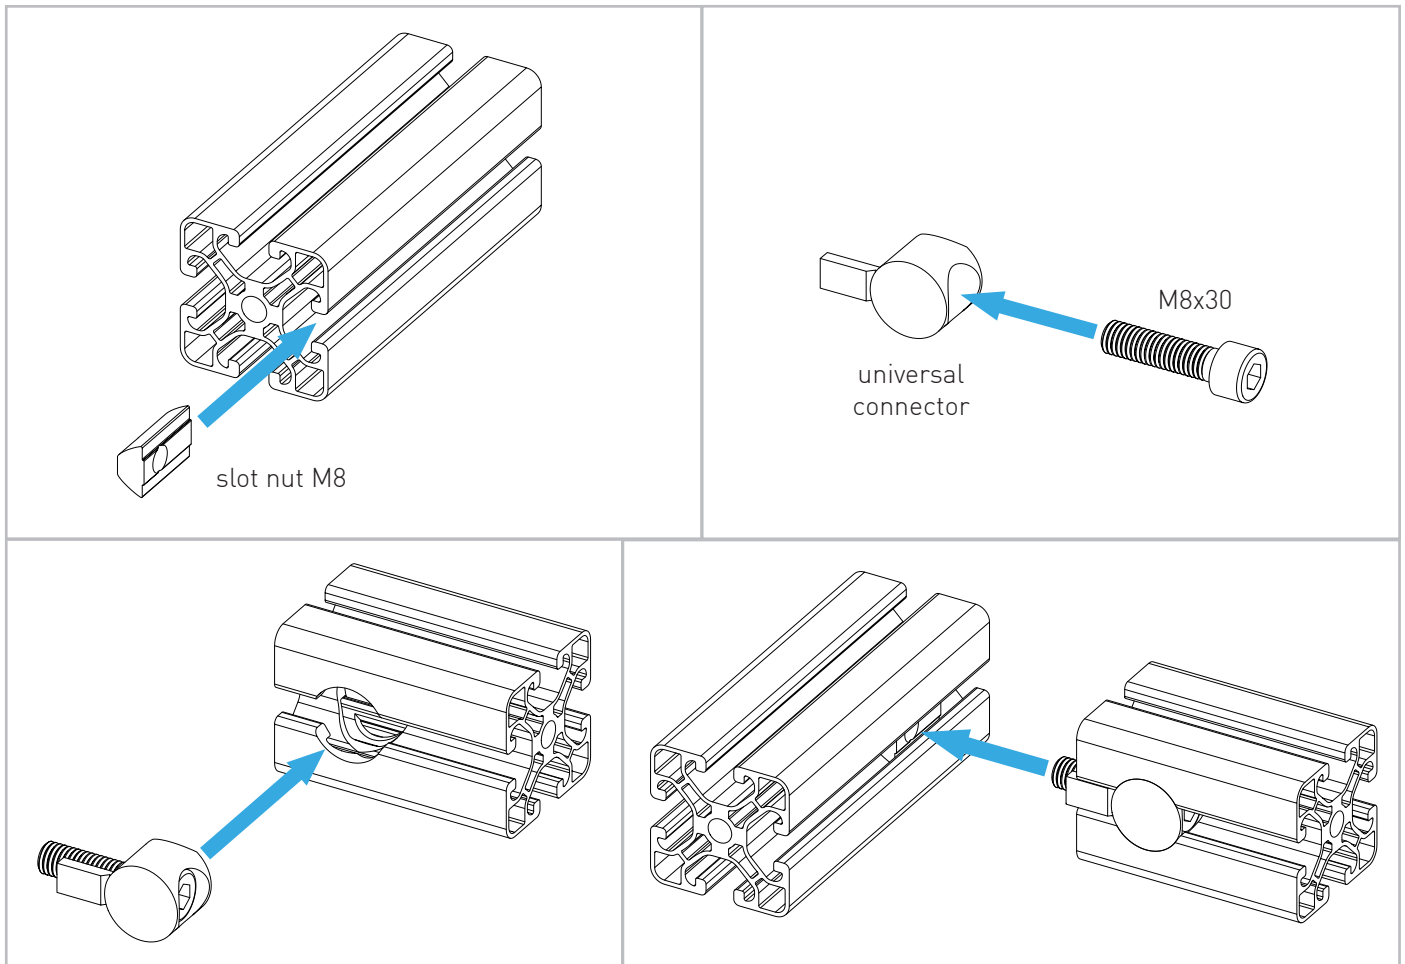

CHAIR MOUNT MOUSE EXTENSION

Instruction Manual
Bedienungsanleitung
Mode d'emploi

GENERAL ASSEMBLY INFO AND HOW TO

PROFILE NUT

HEX KEY SET WITH BALL HEAD + EXTENSION OR SIMILAR REQUIRED

UNIVERSAL CONNECTOR

ALTERNATIVE

BOLT DIMENSIONS AND HOW TO MEASURE THEM [mm]

PROFILE CAP ASSEMBLY

PARTS

[dimensions in mm / different scales]
No extra or spare parts listed!

CHAIR MOUNT MOUSE EXTENSION ASSEMBLY

angle adjustment for
the mouse surface

OPTIONAL MOUSE PAD

Attach the adhesive strips on the underside of the mouse pad as shown to avoid bumps on the surface.

Bringen sie die Klebestreifen wie dargestellt auf der Unterseite des Mousepads an um Unebenheiten auf der Oberfläche zu vermeiden.