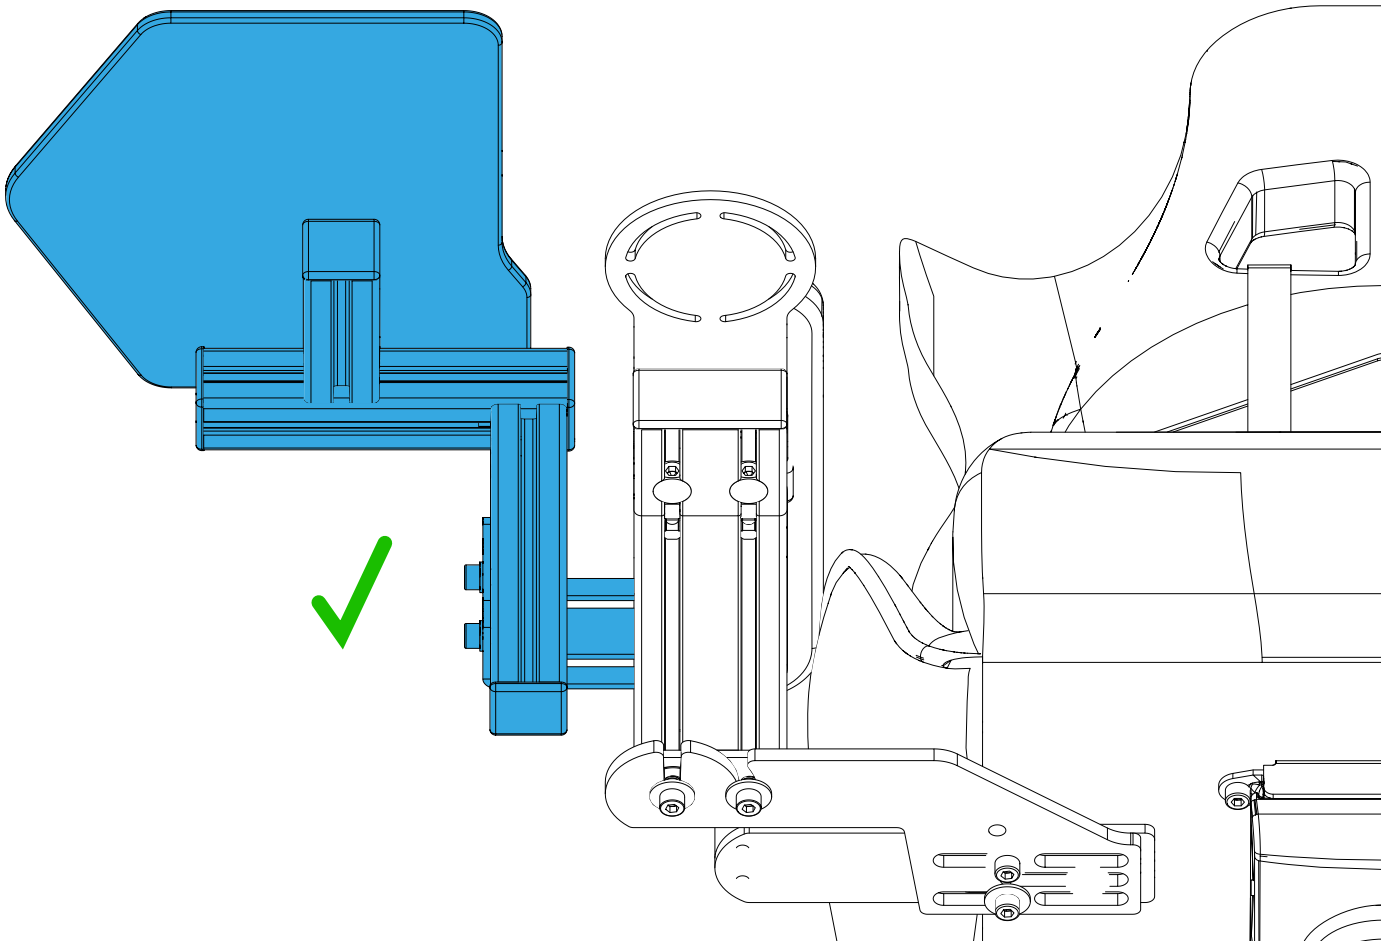

BOLT DIMENSIONS AND HOW TO MEASURE THEM [mm]

PROFILE CAP ASSEMBLY

PARTS

[dimensions in mm / different scales]
No extra or spare parts listed!

CHAIR MOUNT MOUSE EXTENSION ASSEMBLY

angle adjustment for
the mouse surface

OPTIONAL MOUSE PAD

Attach the adhesive strips on the underside of the mouse pad as shown to avoid bumps on the surface.

Bringen sie die Klebestreifen wie dargestellt auf der Unterseite des Mousepads an um Unebenheiten auf der Oberfläche zu vermeiden.