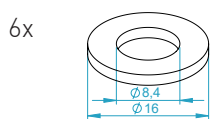

BOLT DIMENSIONS AND HOW TO MEASURE THEM [mm]

PROFILE CAP ASSEMBLY

PARTS

[dimensions in mm / different scales]
No extra or spare parts listed!

CHAIR MOUNT MOUSE EXTENSION ASSEMBLY

angle adjustment for
the mouse surface

OPTIONAL MOUSE PAD

Attach the adhesive strips on the underside of the mouse pad as shown to avoid bumps on the surface.

Bringen sie die Klebestreifen wie dargestellt auf der Unterseite des Mousepads an um Unebenheiten auf der Oberfläche zu vermeiden.