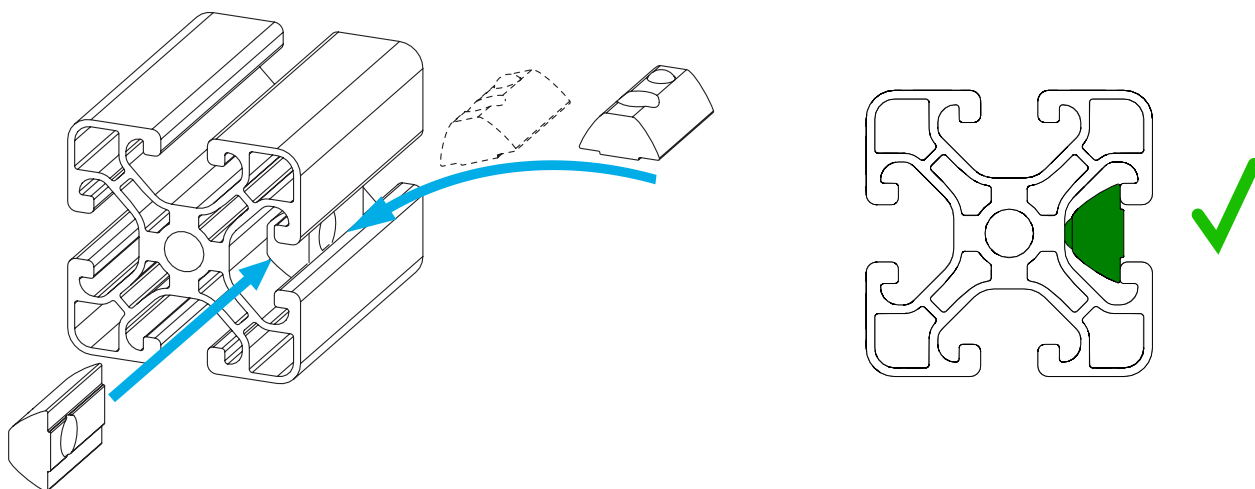

CHAIR MOUNT MOUSE EXTENSION

Instruction Manual
Bedienungsanleitung
Mode d'emploi

GENERAL ASSEMBLY INFO AND HOW TO

PROFILE NUT

HEX KEY SET WITH BALL HEAD + EXTENSION OR SIMILAR REQUIRED

UNIVERSAL CONNECTOR

ALTERNATIVE

BOLT DIMENSIONS AND HOW TO MEASURE THEM [mm]

PROFILE CAP ASSEMBLY

PARTS

[dimensions in mm / different scales]
No extra or spare parts listed!

CHAIR MOUNT MOUSE EXTENSION ASSEMBLY

angle adjustment for
the mouse surface

OPTIONAL MOUSE PAD

Attach the adhesive strips on the underside of the mouse pad as shown to avoid bumps on the surface.

Bringen sie die Klebestreifen wie dargestellt auf der Unterseite des Mousepads an um Unebenheiten auf der Oberfläche zu vermeiden.