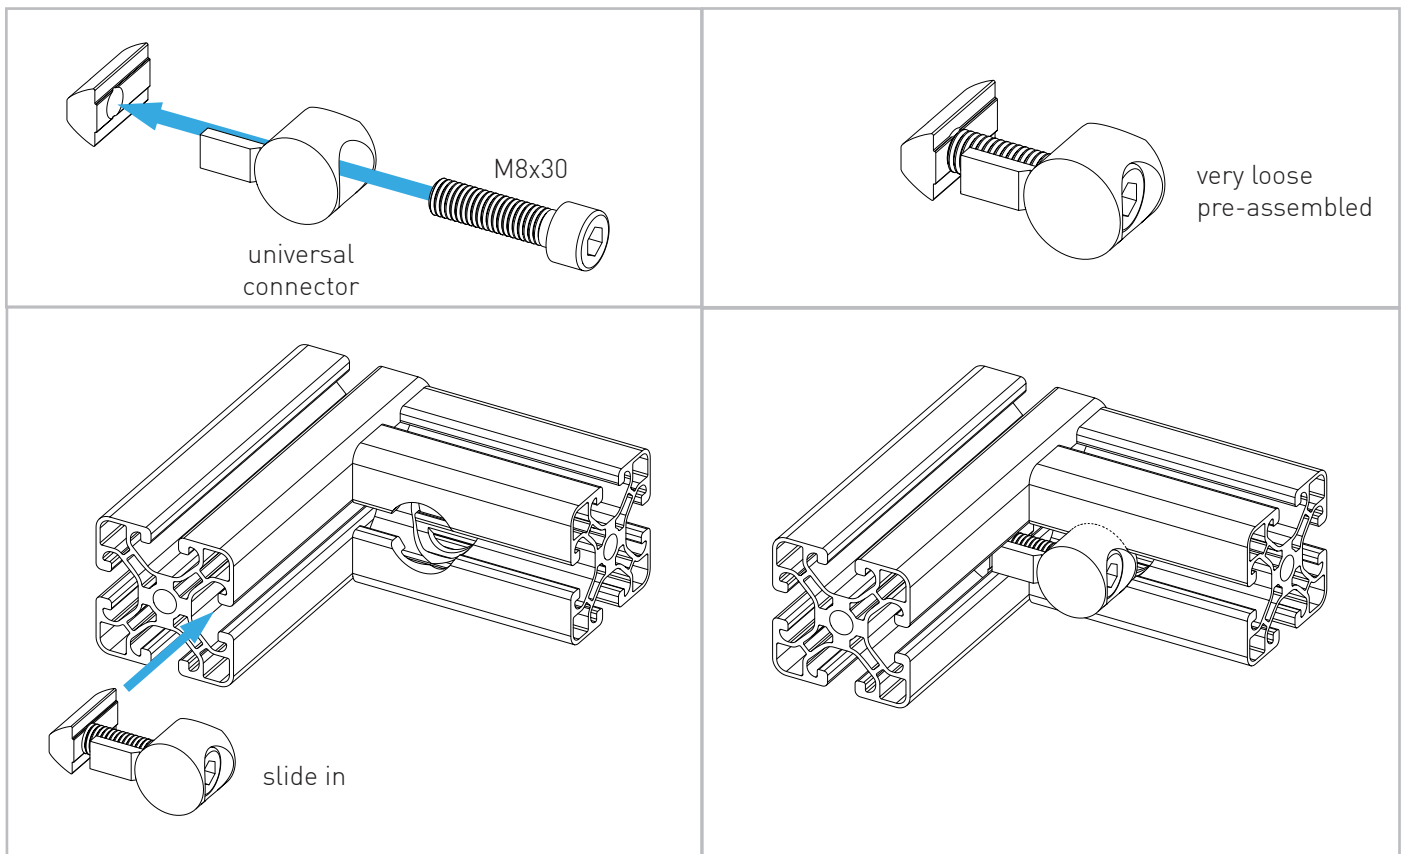

CHAIR MOUNT MOUSE EXTENSION

Instruction Manual
Bedienungsanleitung
Mode d'emploi

GENERAL ASSEMBLY INFO AND HOW TO

PROFILE NUT

HEX KEY SET WITH BALL HEAD + EXTENSION OR SIMILAR REQUIRED

UNIVERSAL CONNECTOR

ALTERNATIVE

BOLT DIMENSIONS AND HOW TO MEASURE THEM [mm]

PROFILE CAP ASSEMBLY

PARTS

[dimensions in mm / different scales]
No extra or spare parts listed!

CHAIR MOUNT MOUSE EXTENSION ASSEMBLY

angle adjustment for
the mouse surface

OPTIONAL MOUSE PAD

Attach the adhesive strips on the underside of the mouse pad as shown to avoid bumps on the surface.

Bringen sie die Klebestreifen wie dargestellt auf der Unterseite des Mousepads an um Unebenheiten auf der Oberfläche zu vermeiden.