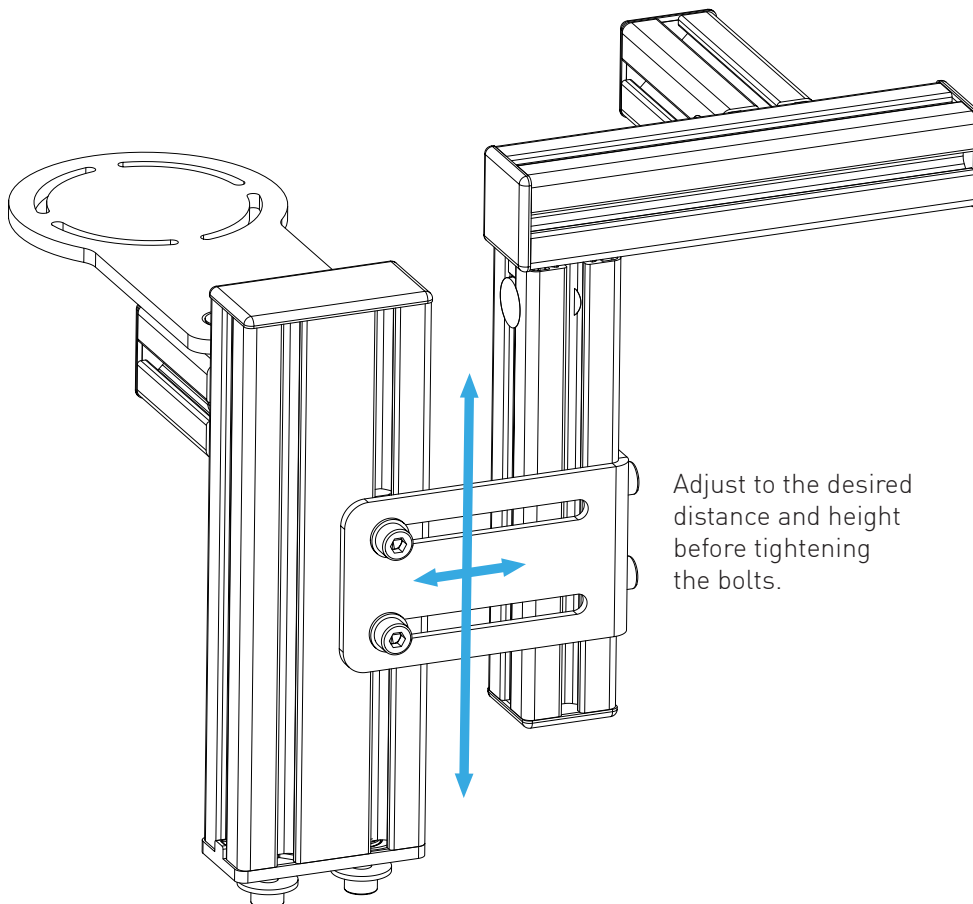

BOLT DIMENSIONS AND HOW TO MEASURE THEM [mm]

PROFILE CAP ASSEMBLY

PARTS

[dimensions in mm / different scales]
No extra or spare parts listed!

CHAIR MOUNT MOUSE EXTENSION ASSEMBLY

angle adjustment for
the mouse surface

OPTIONAL MOUSE PAD

Attach the adhesive strips on the underside of the mouse pad as shown to avoid bumps on the surface.

Bringen sie die Klebestreifen wie dargestellt auf der Unterseite des Mousepads an um Unebenheiten auf der Oberfläche zu vermeiden.