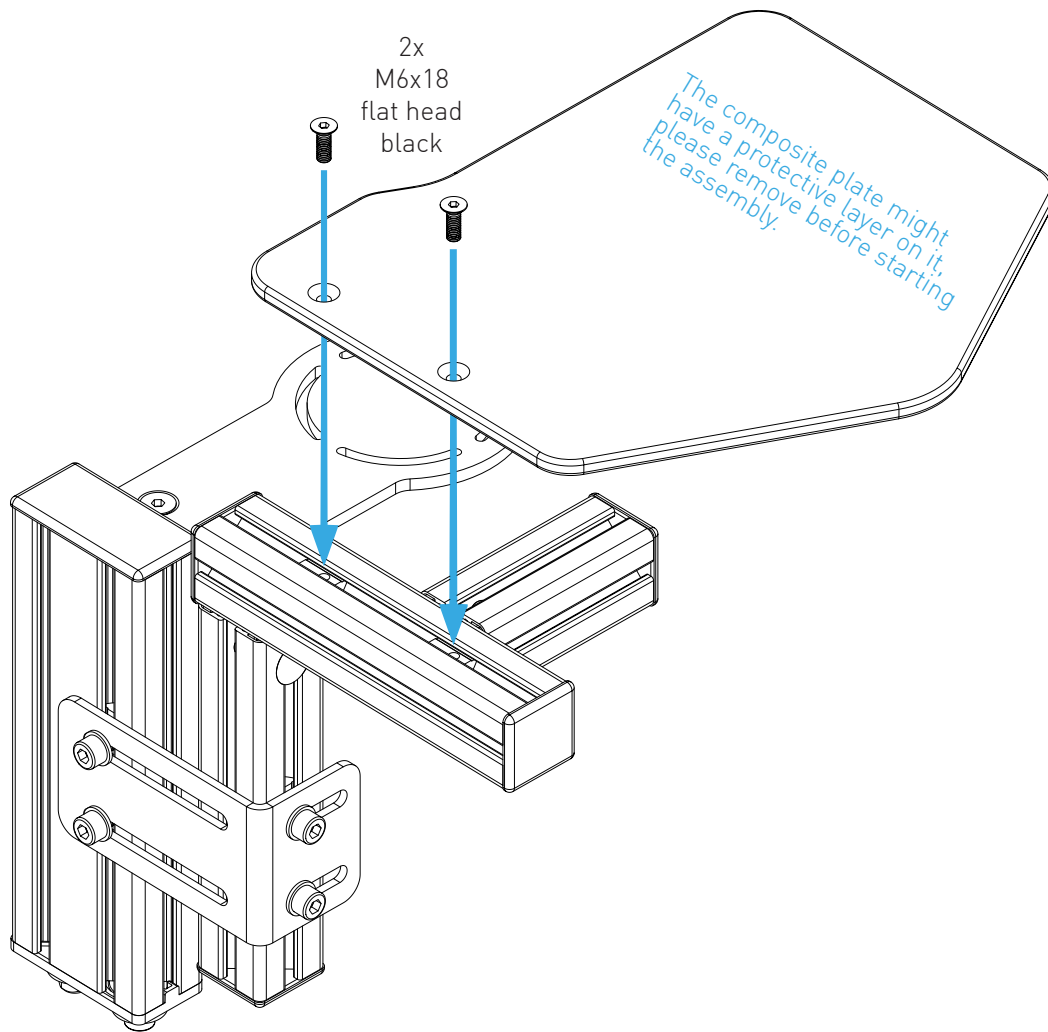

BOLT DIMENSIONS AND HOW TO MEASURE THEM [mm]

PROFILE CAP ASSEMBLY

PARTS

[dimensions in mm / different scales]
No extra or spare parts listed!

CHAIR MOUNT MOUSE EXTENSION ASSEMBLY

angle adjustment for
the mouse surface

OPTIONAL MOUSE PAD

Attach the adhesive strips on the underside of the mouse pad as shown to avoid bumps on the surface.

Bringen sie die Klebestreifen wie dargestellt auf der Unterseite des Mousepads an um Unebenheiten auf der Oberfläche zu vermeiden.