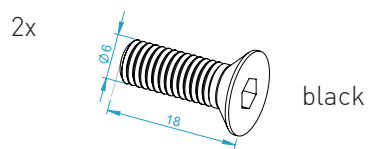

BOLT DIMENSIONS AND HOW TO MEASURE THEM [mm]

PROFILE CAP ASSEMBLY

PARTS

[dimensions in mm / different scales]
No extra or spare parts listed!

CHAIR MOUNT MOUSE EXTENSION ASSEMBLY

angle adjustment for
the mouse surface

OPTIONAL MOUSE PAD

Attach the adhesive strips on the underside of the mouse pad as shown to avoid bumps on the surface.

Bringen sie die Klebestreifen wie dargestellt auf der Unterseite des Mousepads an um Unebenheiten auf der Oberfläche zu vermeiden.