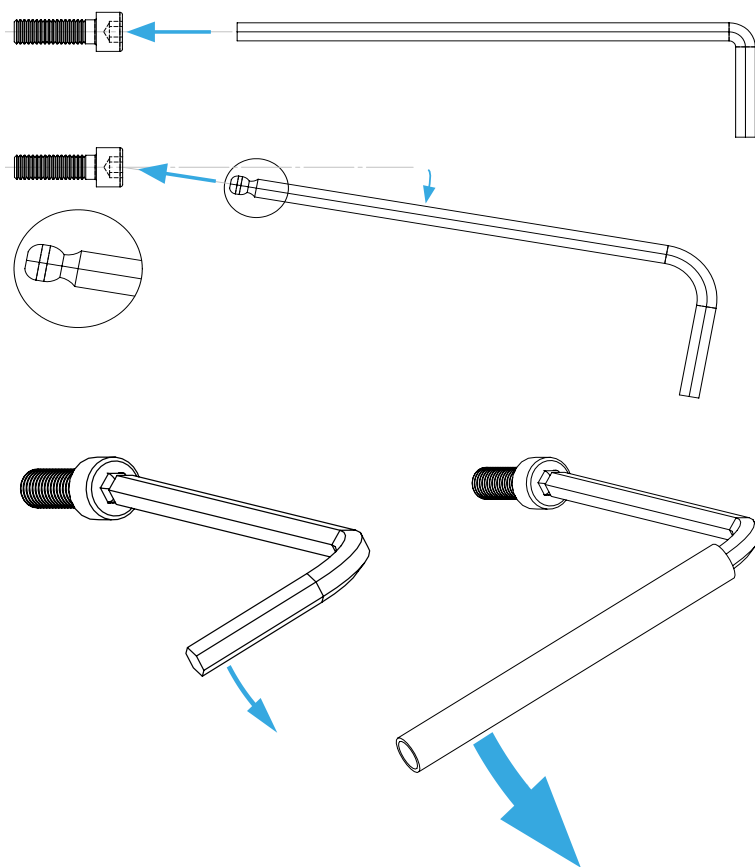

CHAIR MOUNT MOUSE EXTENSION

Instruction Manual
Bedienungsanleitung
Mode d'emploi

GENERAL ASSEMBLY INFO AND HOW TO

PROFILE NUT

HEX KEY SET WITH BALL HEAD + EXTENSION OR SIMILAR REQUIRED

UNIVERSAL CONNECTOR

ALTERNATIVE

BOLT DIMENSIONS AND HOW TO MEASURE THEM [mm]

PROFILE CAP ASSEMBLY

PARTS

[dimensions in mm / different scales]
No extra or spare parts listed!

CHAIR MOUNT MOUSE EXTENSION ASSEMBLY

angle adjustment for
the mouse surface

OPTIONAL MOUSE PAD

Attach the adhesive strips on the underside of the mouse pad as shown to avoid bumps on the surface.

Bringen sie die Klebestreifen wie dargestellt auf der Unterseite des Mousepads an um Unebenheiten auf der Oberfläche zu vermeiden.