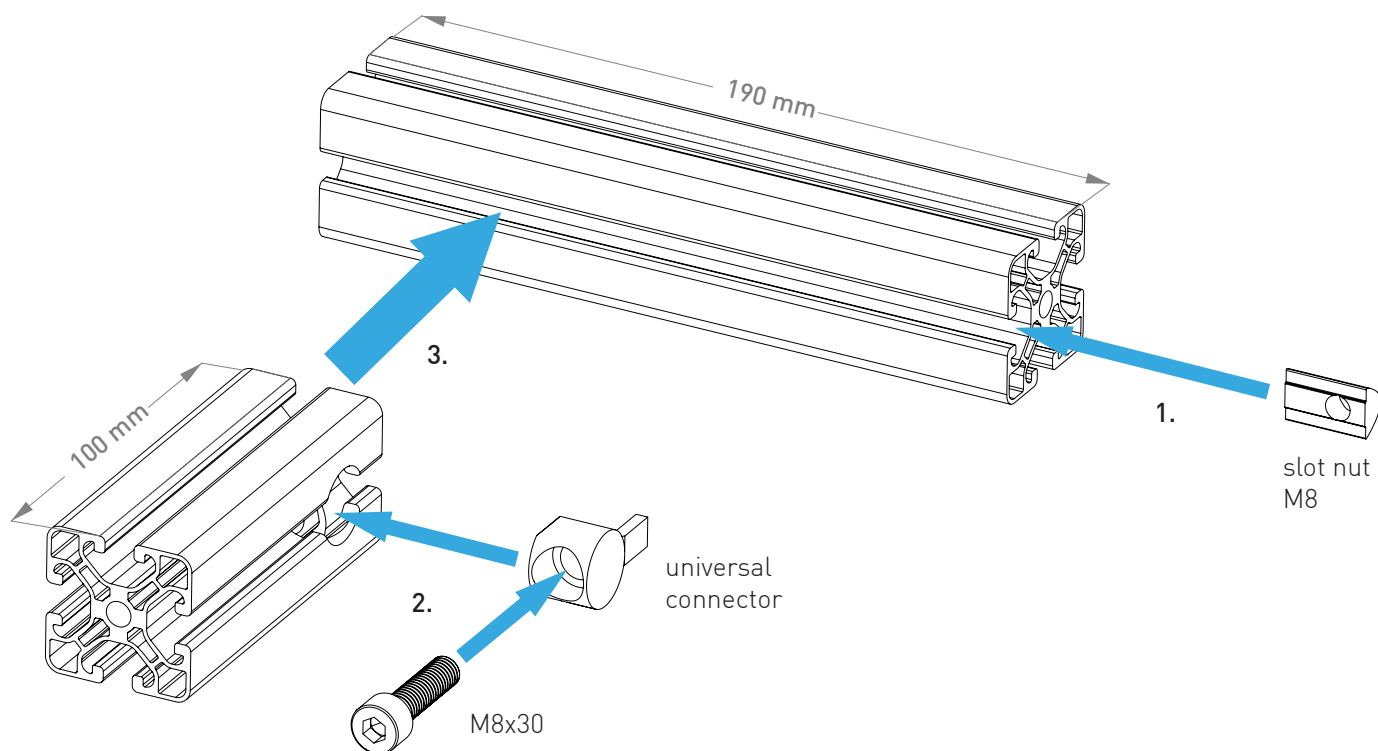

BOLT DIMENSIONS AND HOW TO MEASURE THEM [mm]

PROFILE CAP ASSEMBLY

PARTS

[dimensions in mm / different scales]
No extra or spare parts listed!

CHAIR MOUNT MOUSE EXTENSION ASSEMBLY

angle adjustment for
the mouse surface

OPTIONAL MOUSE PAD

Attach the adhesive strips on the underside of the mouse pad as shown to avoid bumps on the surface.

Bringen sie die Klebestreifen wie dargestellt auf der Unterseite des Mousepads an um Unebenheiten auf der Oberfläche zu vermeiden.