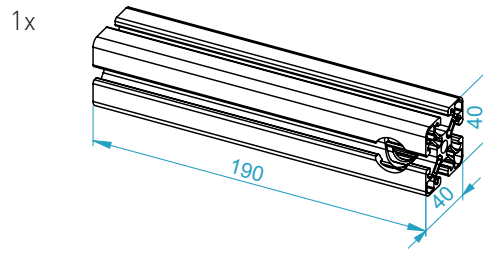

BOLT DIMENSIONS AND HOW TO MEASURE THEM [mm]

PROFILE CAP ASSEMBLY

PARTS

[dimensions in mm / different scales]
No extra or spare parts listed!

CHAIR MOUNT MOUSE EXTENSION ASSEMBLY

angle adjustment for
the mouse surface

OPTIONAL MOUSE PAD

Attach the adhesive strips on the underside of the mouse pad as shown to avoid bumps on the surface.

Bringen sie die Klebestreifen wie dargestellt auf der Unterseite des Mousepads an um Unebenheiten auf der Oberfläche zu vermeiden.