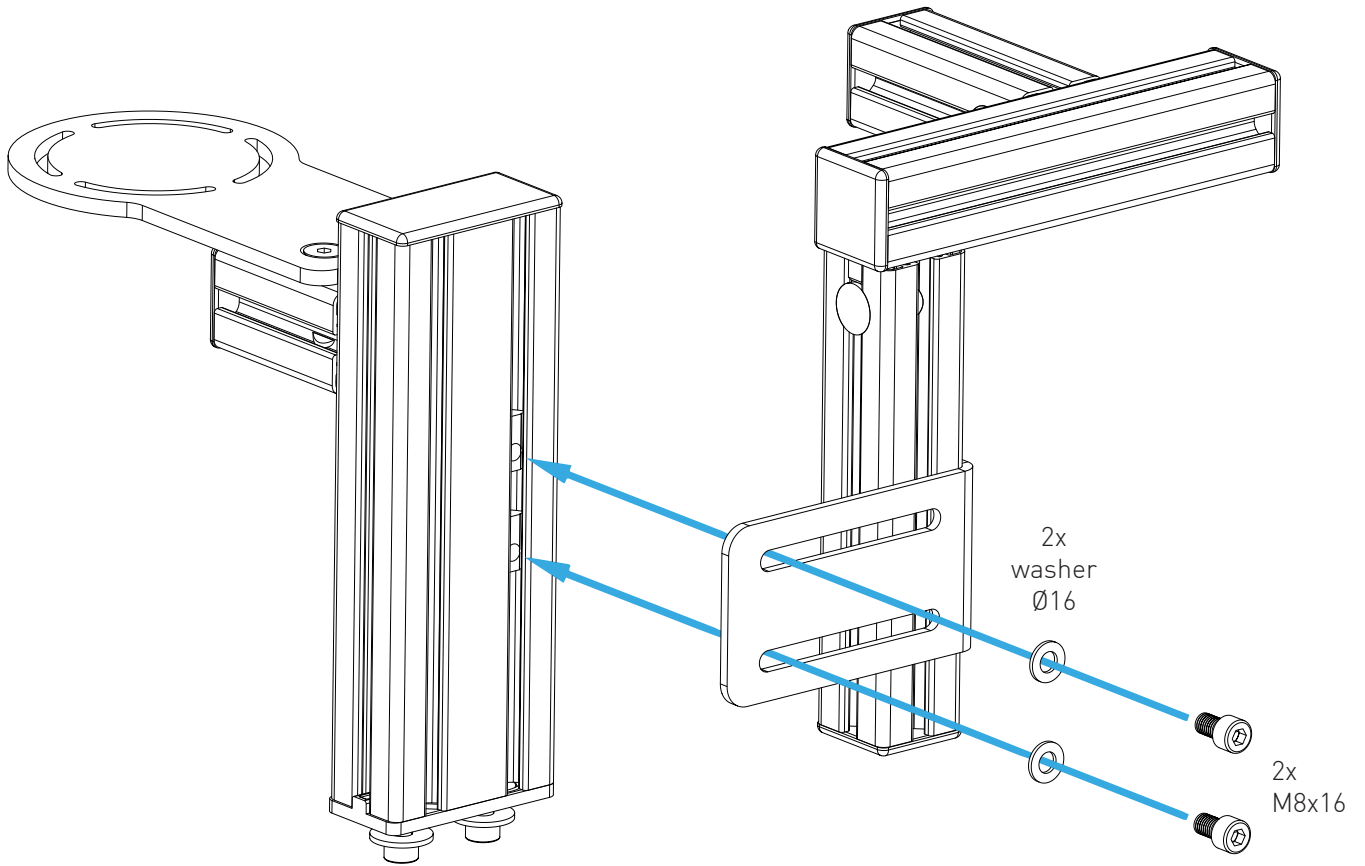

BOLT DIMENSIONS AND HOW TO MEASURE THEM [mm]

PROFILE CAP ASSEMBLY

PARTS

[dimensions in mm / different scales]
No extra or spare parts listed!

CHAIR MOUNT MOUSE EXTENSION ASSEMBLY

angle adjustment for
the mouse surface

OPTIONAL MOUSE PAD

Attach the adhesive strips on the underside of the mouse pad as shown to avoid bumps on the surface.

Bringen sie die Klebestreifen wie dargestellt auf der Unterseite des Mousepads an um Unebenheiten auf der Oberfläche zu vermeiden.