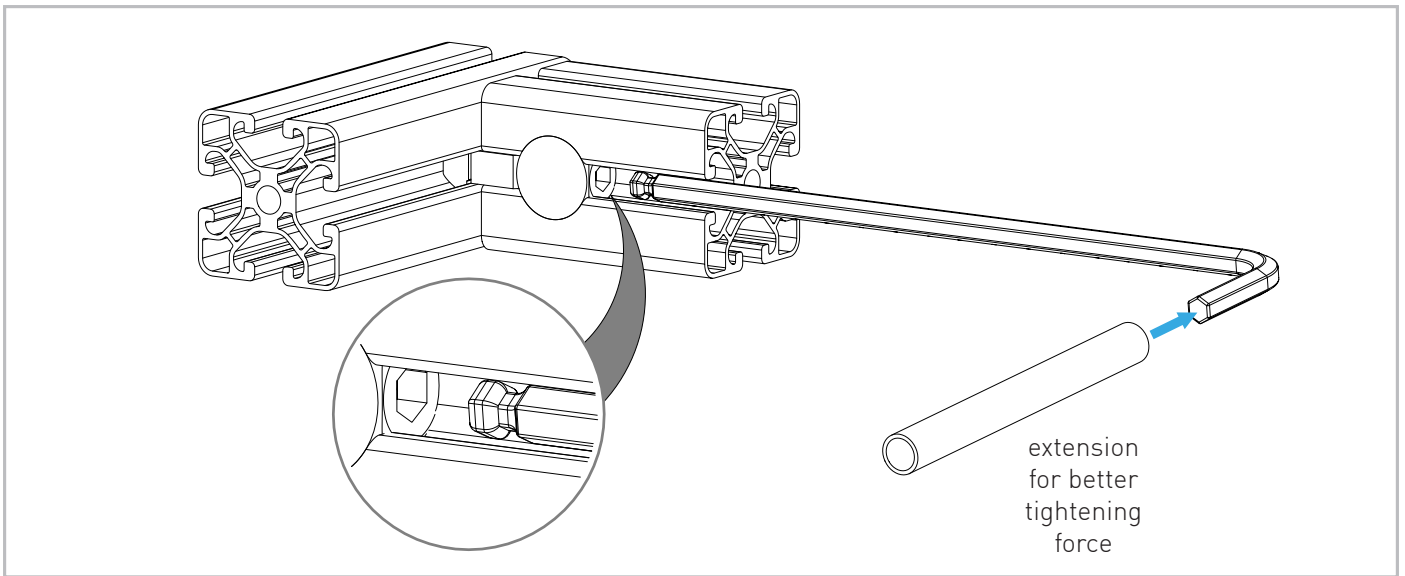

CHAIR MOUNT MOUSE EXTENSION

Instruction Manual
Bedienungsanleitung
Mode d'emploi

GENERAL ASSEMBLY INFO AND HOW TO

PROFILE NUT

HEX KEY SET WITH BALL HEAD + EXTENSION OR SIMILAR REQUIRED

UNIVERSAL CONNECTOR

ALTERNATIVE

BOLT DIMENSIONS AND HOW TO MEASURE THEM [mm]

PROFILE CAP ASSEMBLY

PARTS

[dimensions in mm / different scales]
No extra or spare parts listed!

CHAIR MOUNT MOUSE EXTENSION ASSEMBLY

angle adjustment for
the mouse surface

OPTIONAL MOUSE PAD

Attach the adhesive strips on the underside of the mouse pad as shown to avoid bumps on the surface.

Bringen sie die Klebestreifen wie dargestellt auf der Unterseite des Mousepads an um Unebenheiten auf der Oberfläche zu vermeiden.