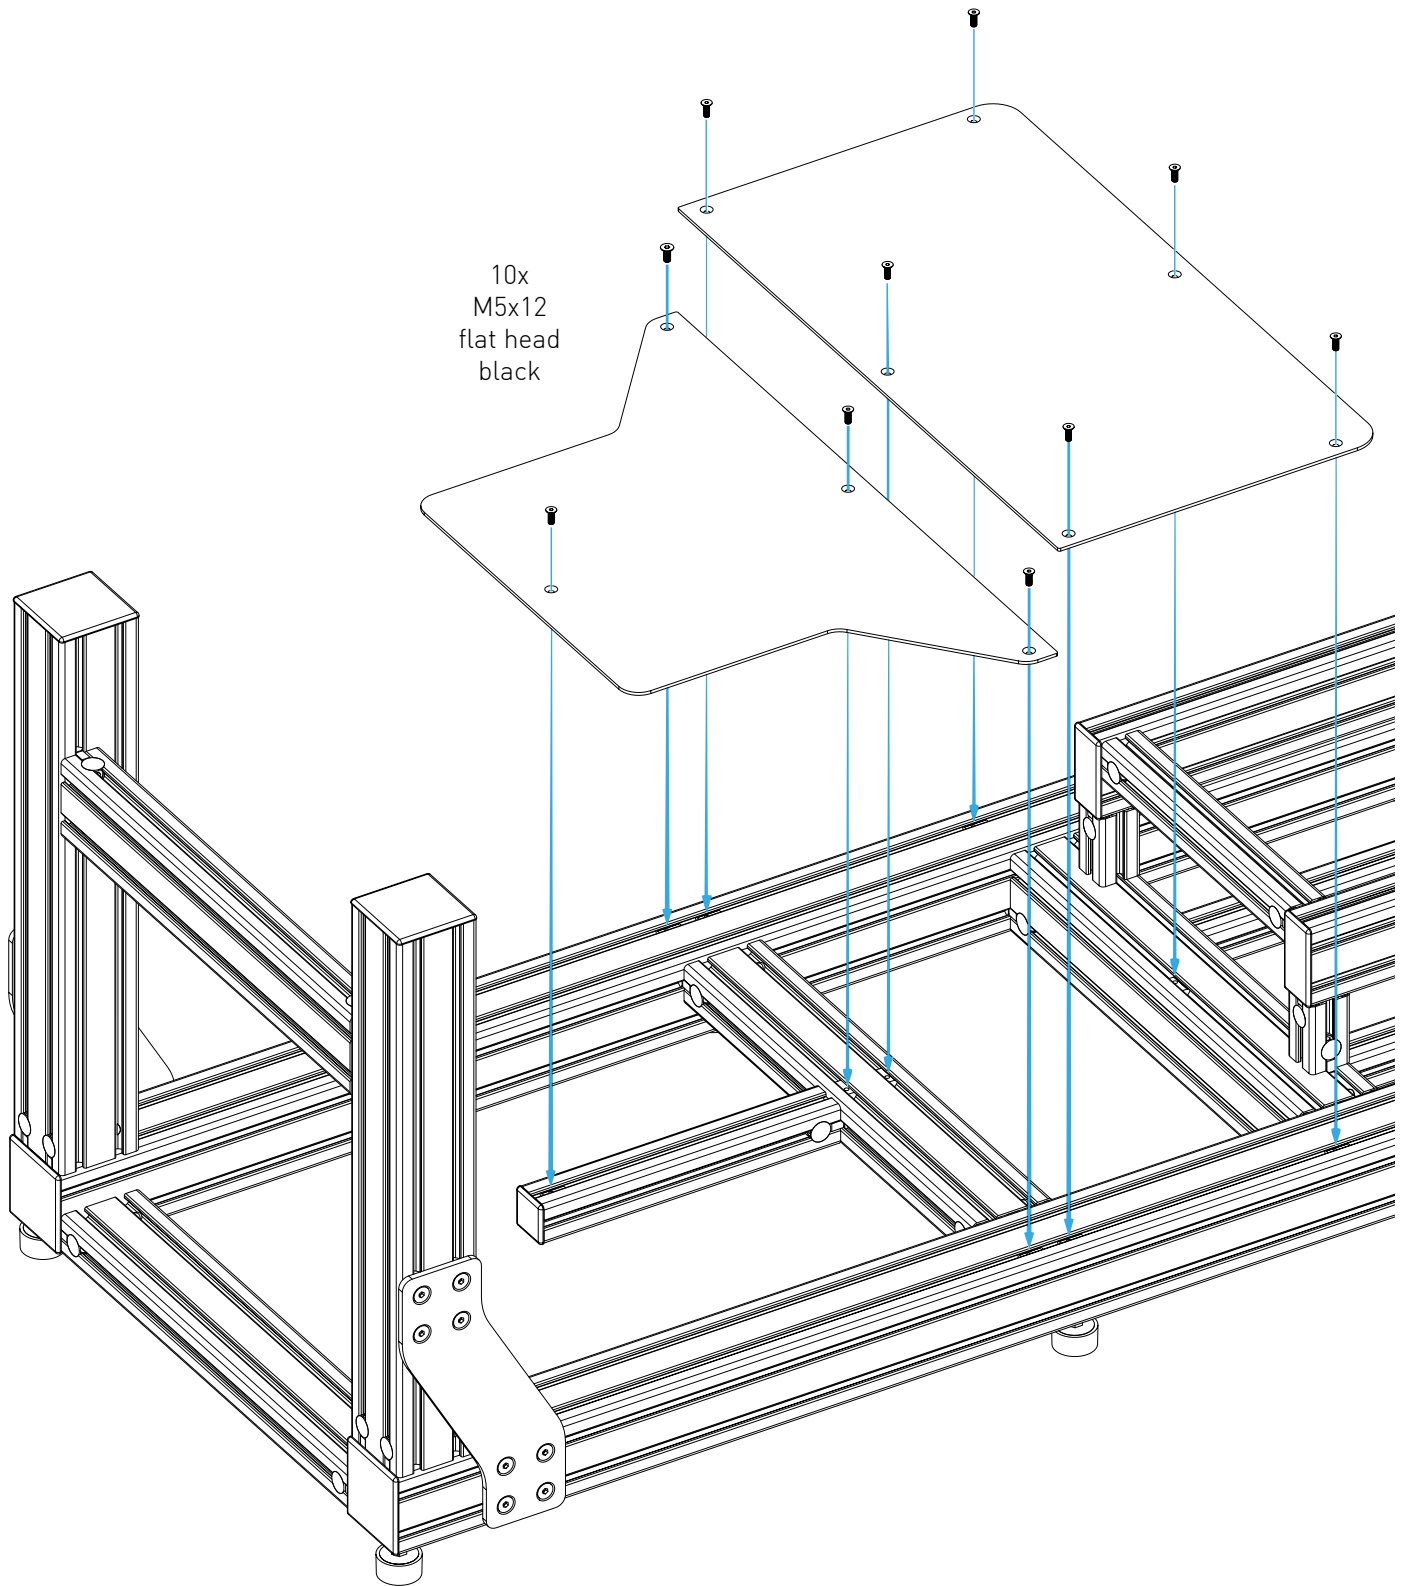

detail

2x slot nut M8
into the upper
slot on each
side

top view with transparent, colored plates