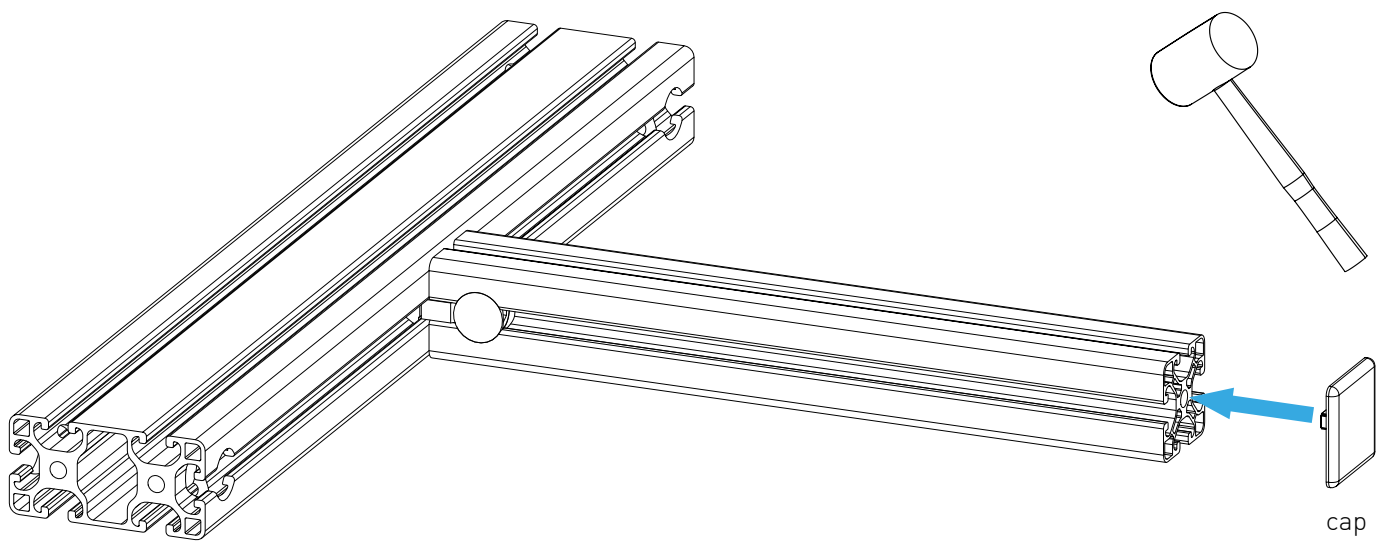

6x

1x

6x

6x

10x

flat head
black

10x

ASSEMBLY

detail

2x slot nut M8
into the upper
slot on each
side

top view with transparent, colored plates