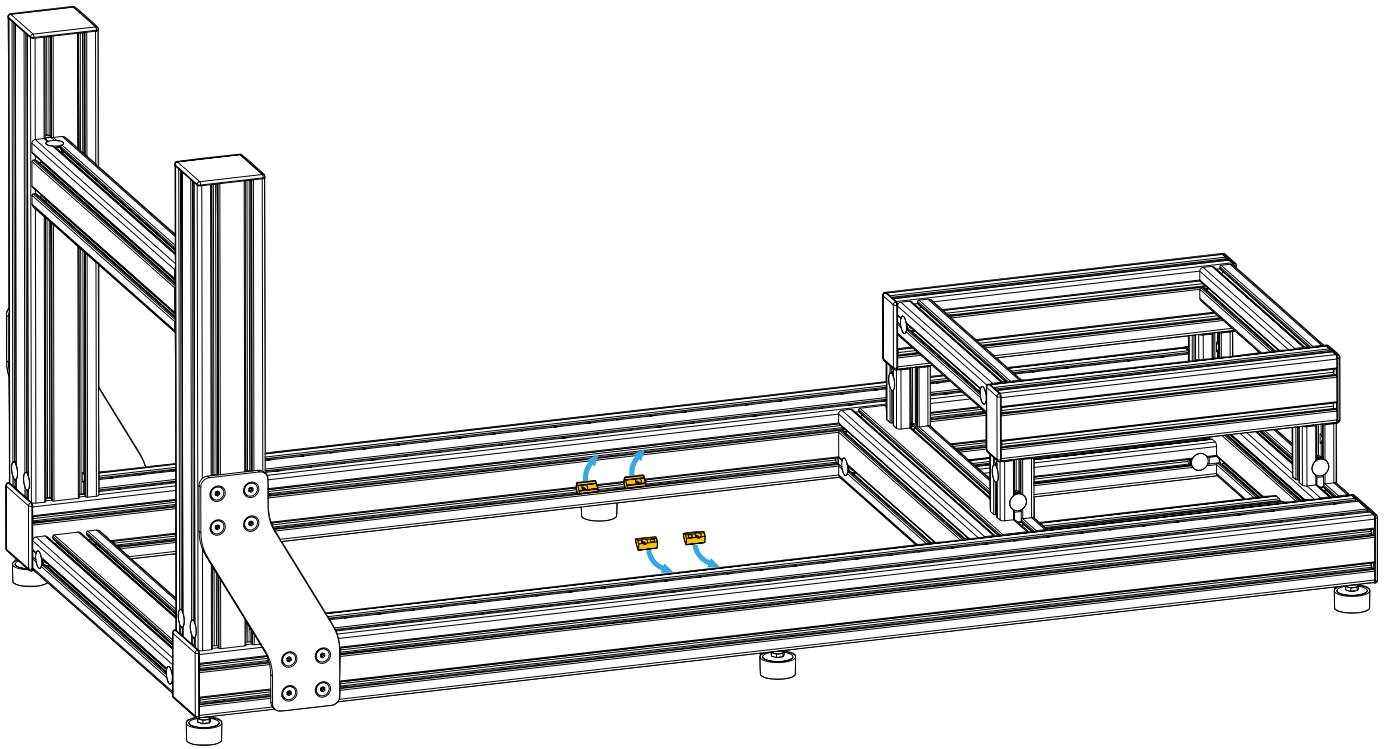

6x

1x

6x

6x

10x

flat head
black

10x

ASSEMBLY

detail

2x slot nut M8
into the upper
slot on each
side

top view with transparent, colored plates