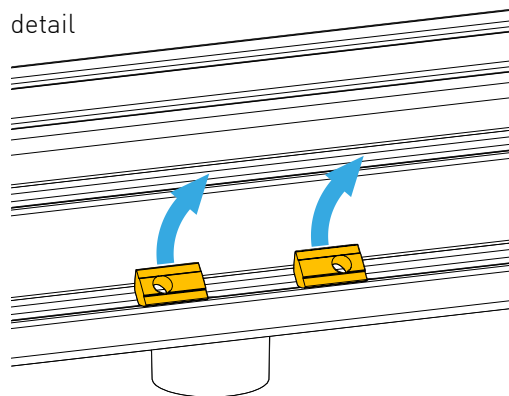

6x

1x

6x

6x

10x

flat head
black

10x

ASSEMBLY

detail

2x slot nut M8
into the upper
slot on each
side

top view with transparent, colored plates