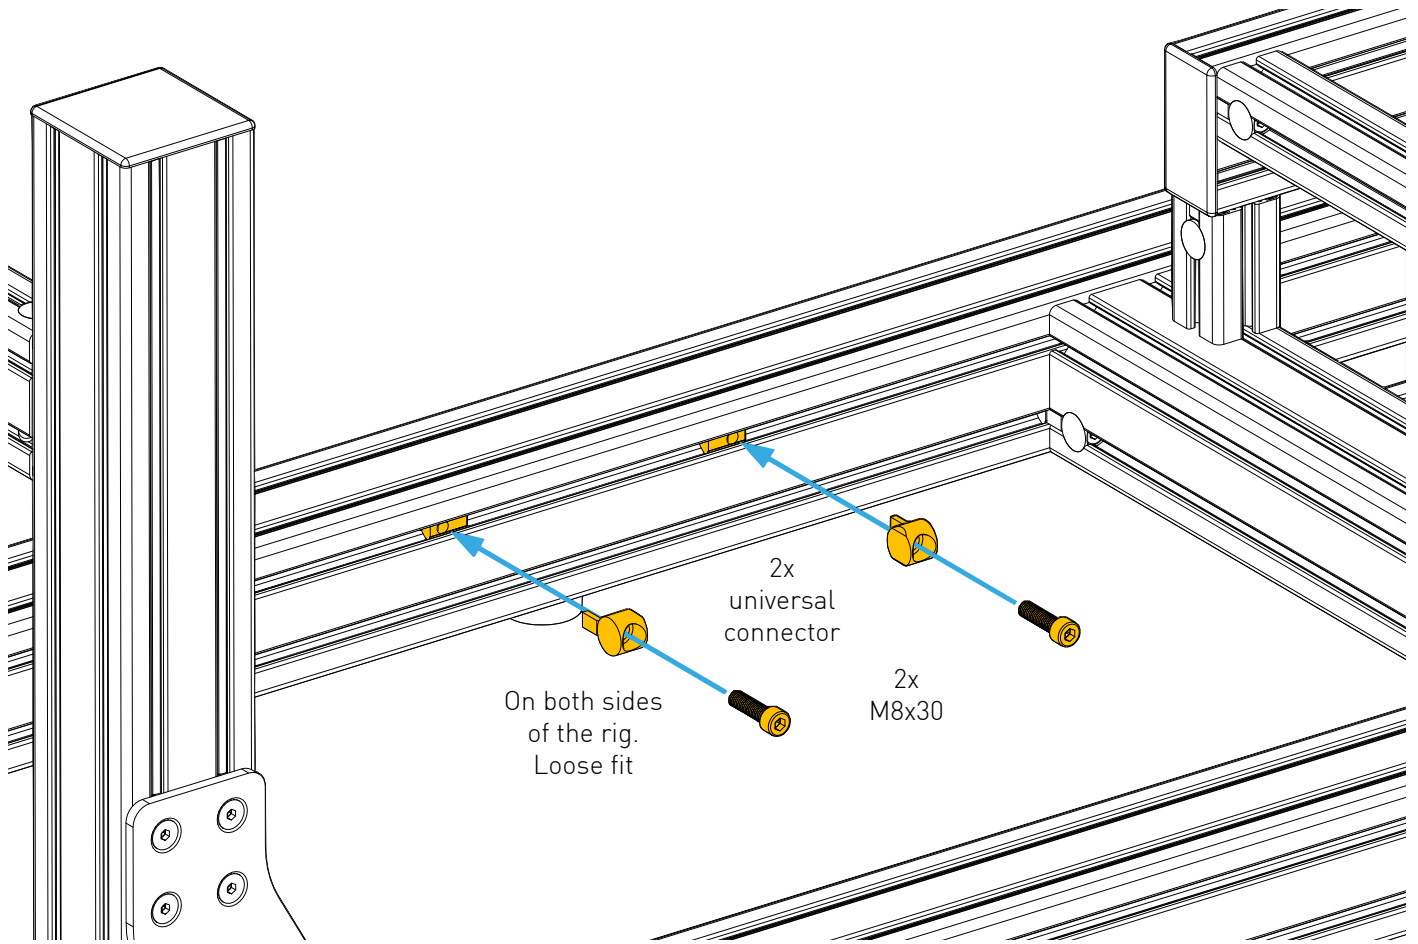

detail

2x slot nut M8
into the upper
slot on each
side

top view with transparent, colored plates