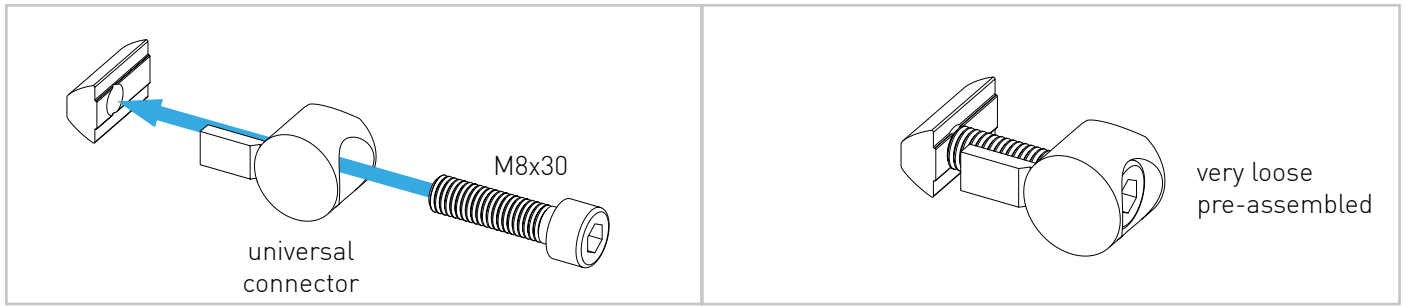

6x

1x

6x

6x

10x

flat head
black

10x

ASSEMBLY

detail

2x slot nut M8
into the upper
slot on each
side

top view with transparent, colored plates