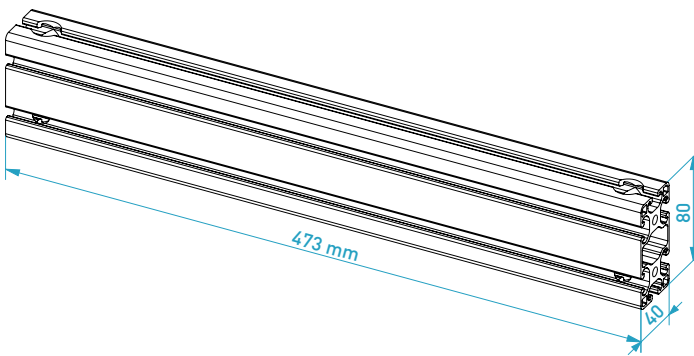

MTS BASE PLATE

Instruction Manual
Bedienungsanleitung
Mode d'emploi

PARTS

[dimensions in mm / different scales]
No extra or spare parts listed!

1x

1x

1x

1x

6x

1x

6x

6x

10x

flat head
black

10x

ASSEMBLY

detail

2x slot nut M8
into the upper
slot on each
side

top view with transparent, colored plates