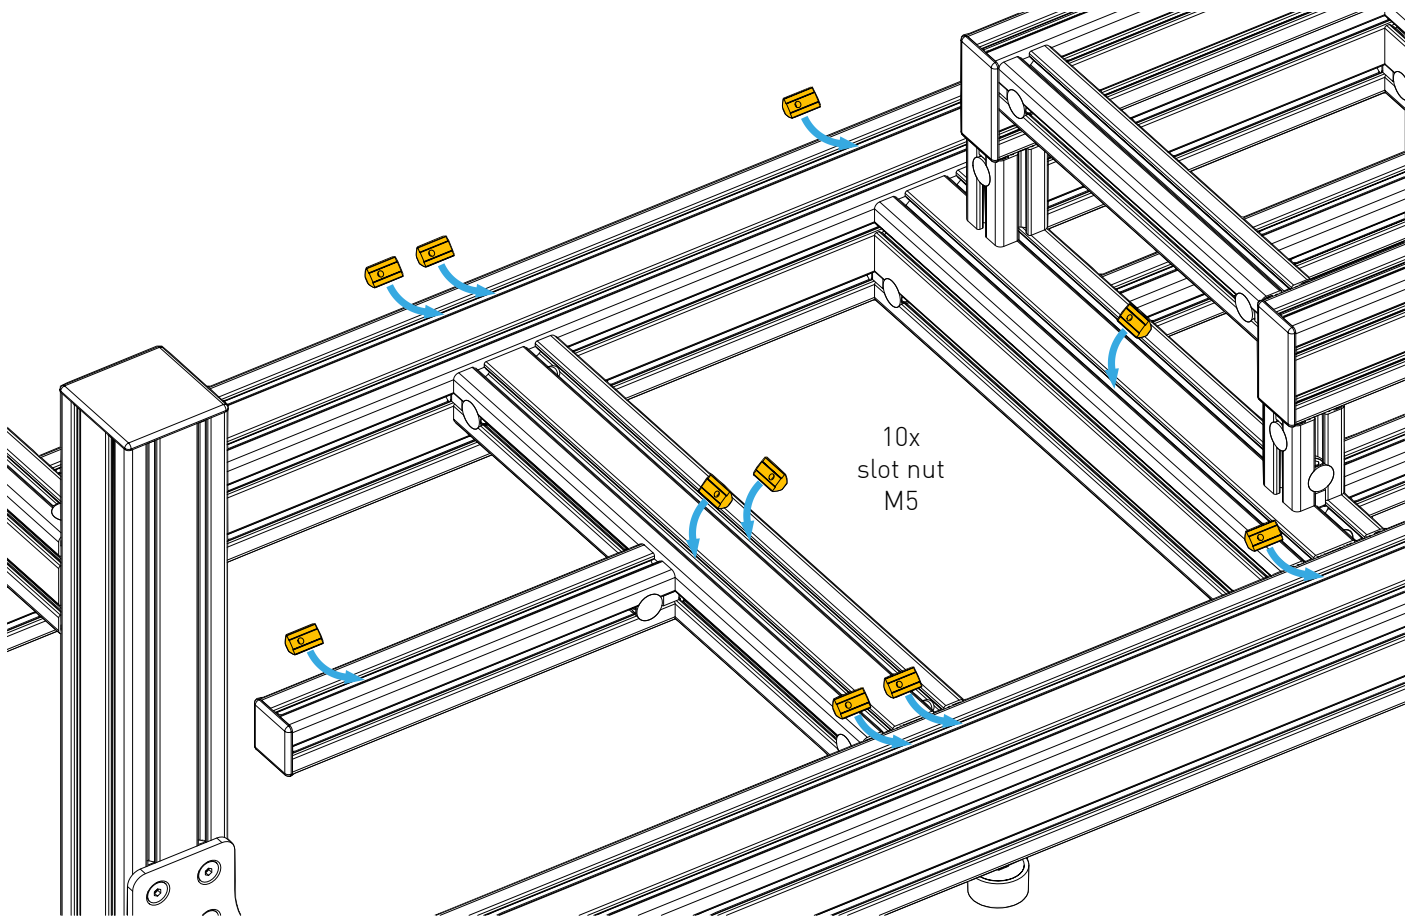

detail

2x slot nut M8
into the upper
slot on each
side

top view with transparent, colored plates