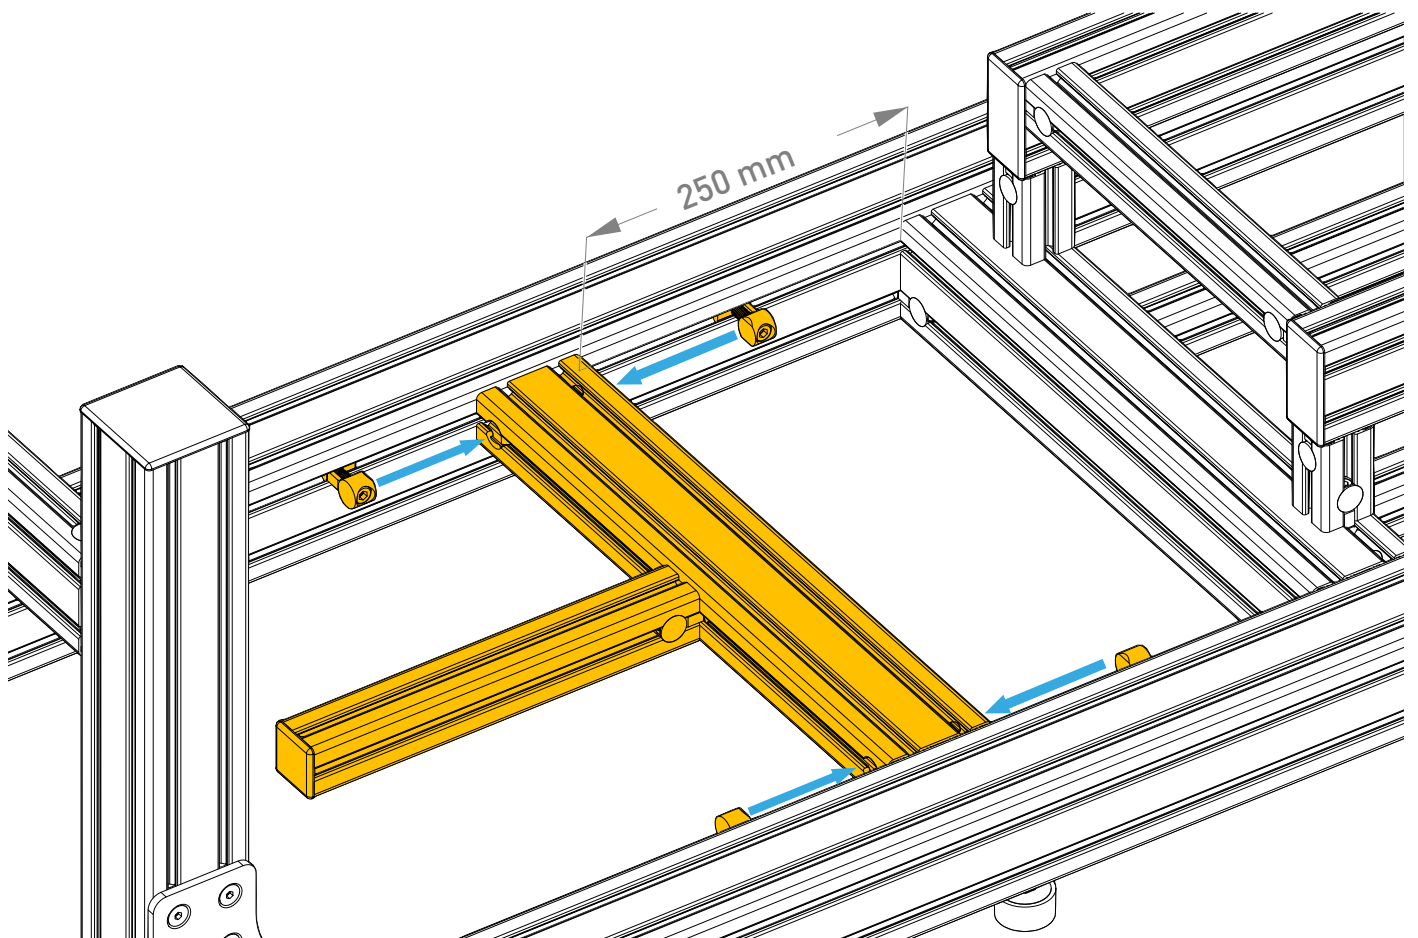

6x

1x

6x

6x

10x

flat head
black

10x

ASSEMBLY

detail

2x slot nut M8
into the upper
slot on each
side

top view with transparent, colored plates