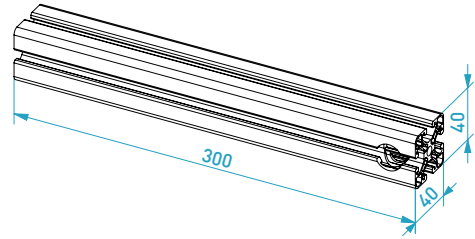

MTS BASE PLATE

Instruction Manual
Bedienungsanleitung
Mode d'emploi

PARTS

[dimensions in mm / different scales]
No extra or spare parts listed!

1x

1x

1x

1x

6x

1x

6x

6x

10x

flat head
black

10x

ASSEMBLY

detail

2x slot nut M8
into the upper
slot on each
side

top view with transparent, colored plates