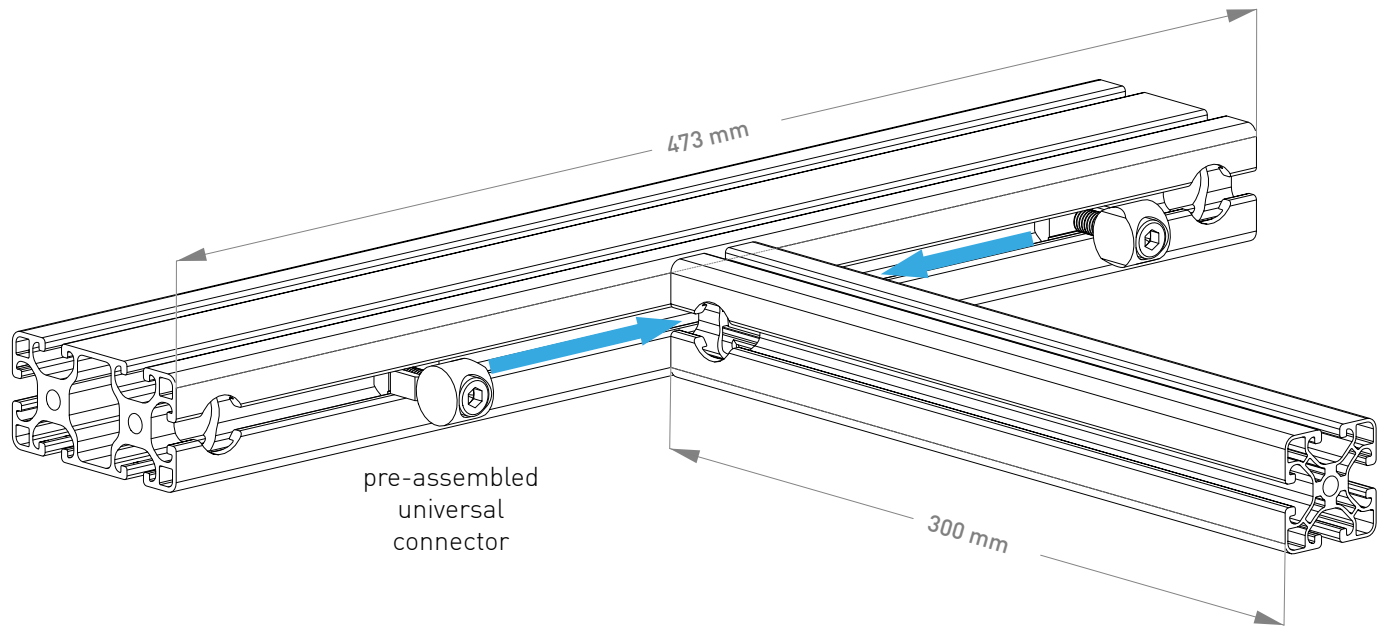

6x

1x

6x

6x

10x

flat head
black

10x

ASSEMBLY

detail

2x slot nut M8
into the upper
slot on each
side

top view with transparent, colored plates