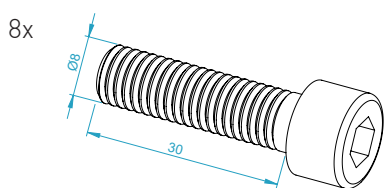

MTS TV/MONITOR INTERNAL

Instruction Manual
Bedienungsanleitung
Mode d'emploi

PARTS

[dimensions in mm / different scales]
No extra or spare parts listed!

ASSEMBLY

Slot nuts on the inside must be rotated 180° so that they do not collide.