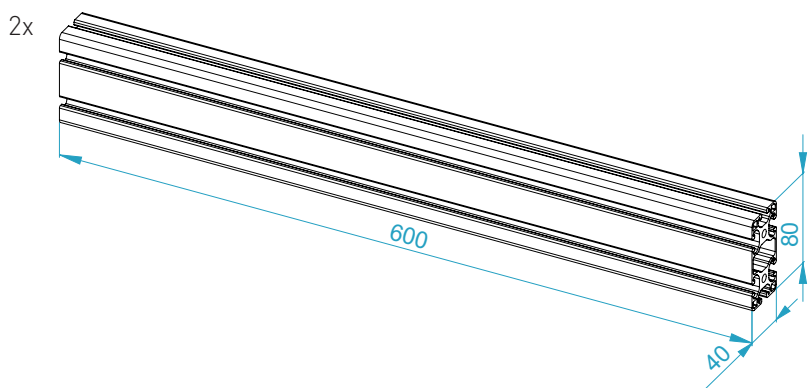

MTS TV/MONITOR INTERNAL

Instruction Manual
Bedienungsanleitung
Mode d'emploi

PARTS

[dimensions in mm / different scales]
No extra or spare parts listed!

ASSEMBLY

Slot nuts on the inside must be rotated 180° so that they do not collide.