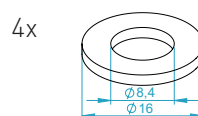

MTS TV/MONITOR INTERNAL

Instruction Manual
Bedienungsanleitung
Mode d'emploi

PARTS

[dimensions in mm / different scales]
No extra or spare parts listed!

ASSEMBLY

Slot nuts on the inside must be rotated 180° so that they do not collide.