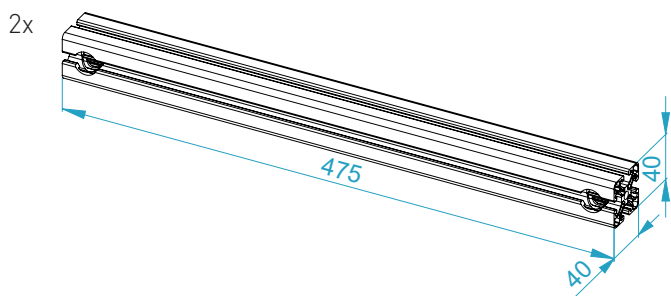

MTS TV/MONITOR INTERNAL

Instruction Manual
Bedienungsanleitung
Mode d'emploi

PARTS

[dimensions in mm / different scales]
No extra or spare parts listed!

ASSEMBLY

Slot nuts on the inside must be rotated 180° so that they do not collide.