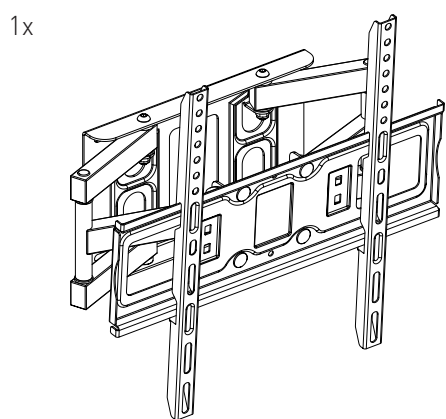

MTS TV/MONITOR INTERNAL

Instruction Manual
Bedienungsanleitung
Mode d'emploi

PARTS

[dimensions in mm / different scales]
No extra or spare parts listed!

ASSEMBLY

Slot nuts on the inside must be rotated 180° so that they do not collide.