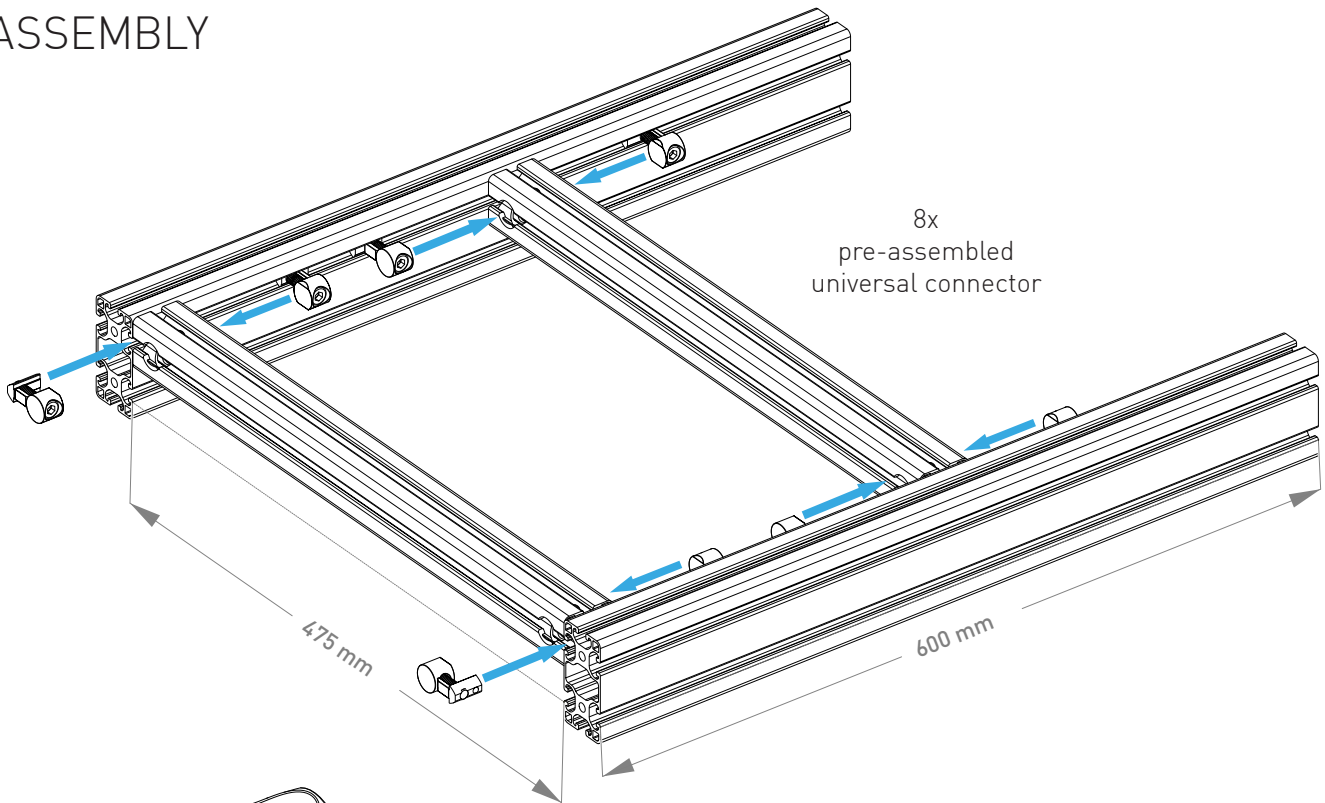

MTS TV/MONITOR INTERNAL

Instruction Manual
Bedienungsanleitung
Mode d'emploi

PARTS

[dimensions in mm / different scales]
No extra or spare parts listed!

ASSEMBLY

Slot nuts on the inside must be rotated 180° so that they do not collide.