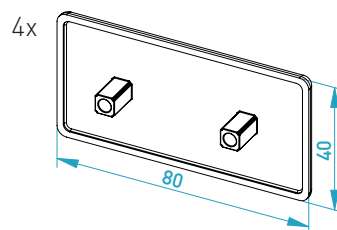

MTS TV/MONITOR INTERNAL

Instruction Manual
Bedienungsanleitung
Mode d'emploi

PARTS

[dimensions in mm / different scales]
No extra or spare parts listed!

ASSEMBLY

Slot nuts on the inside must be rotated 180° so that they do not collide.