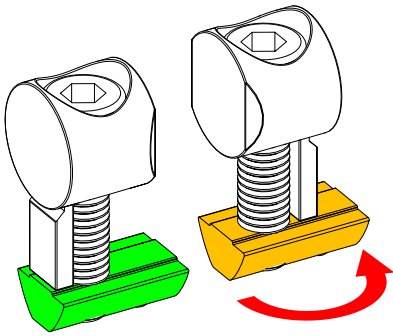

MTS TV/MONITOR INTERNAL

Instruction Manual
Bedienungsanleitung
Mode d'emploi

PARTS

[dimensions in mm / different scales]
No extra or spare parts listed!

ASSEMBLY

Slot nuts on the inside must be rotated 180° so that they do not collide.