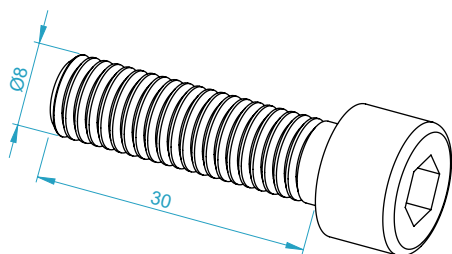

THROTTLE ADD-ON

Instruction Manual
Bedienungsanleitung
Mode d'emploi

GENERAL ASSEMBLY INFO AND HOW TO

PROFILE NUT

HEX KEY SET WITH BALL HEAD + EXTENSION OR SIMILAR REQUIRED

UNIVERSAL CONNECTOR

ALTERNATIVE

BOLT DIMENSIONS AND HOW TO MEASURE THEM [mm]

PROFILE CAP ASSEMBLY

PARTS

[dimensions in mm / different scales]
No extra or spare parts listed!

1x

1x

1x

4x

4x

6x

1x Throttle mounting plate with suitable screws as ordered.

ASSEMBLY

Screws as supplied to match your mounting plate.

Mounting plate as ordered (e.g. for Warthog Throttle)

WARNING NOTICES

CAUTION! Do not clamp your fingers while attaching the throttle add-on.
CAUTION! Check before usage if all screws are tightened.