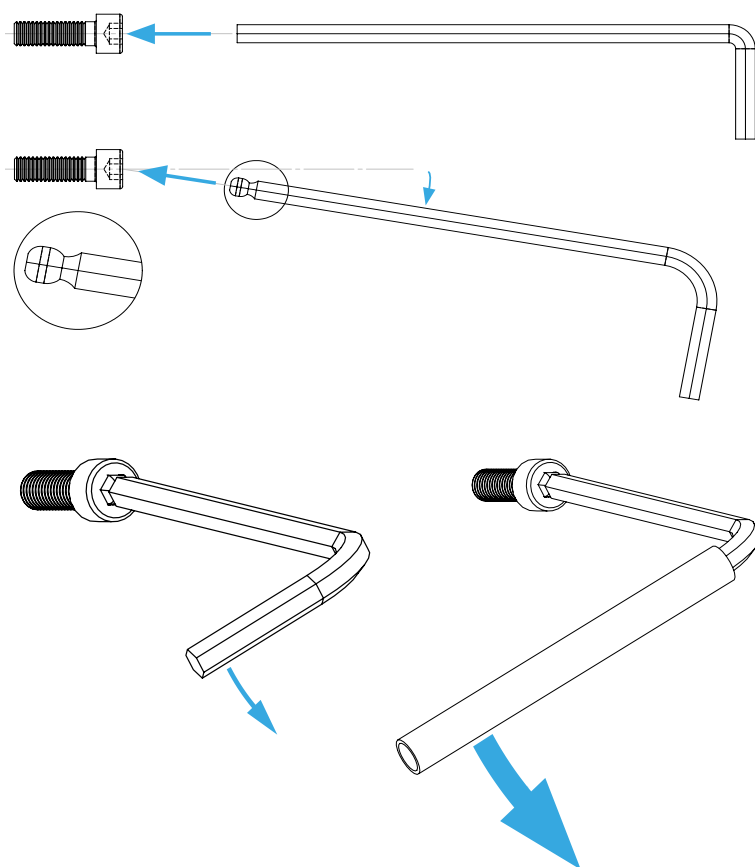

THROTTLE ADD-ON

Instruction Manual
Bedienungsanleitung
Mode d'emploi

GENERAL ASSEMBLY INFO AND HOW TO

PROFILE NUT

HEX KEY SET WITH BALL HEAD + EXTENSION OR SIMILAR REQUIRED

UNIVERSAL CONNECTOR

ALTERNATIVE

BOLT DIMENSIONS AND HOW TO MEASURE THEM [mm]

PROFILE CAP ASSEMBLY

PARTS

[dimensions in mm / different scales]
No extra or spare parts listed!

1x

1x

1x

4x

4x

6x

1x Throttle mounting plate with suitable screws as ordered.

ASSEMBLY

Screws as supplied to match your mounting plate.

Mounting plate as ordered (e.g. for Warthog Throttle)

WARNING NOTICES

CAUTION! Do not clamp your fingers while attaching the throttle add-on.
CAUTION! Check before usage if all screws are tightened.