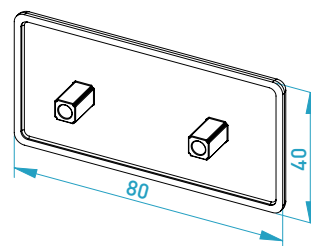

THROTTLE ADD-ON

Instruction Manual
Bedienungsanleitung
Mode d'emploi

GENERAL ASSEMBLY INFO AND HOW TO

PROFILE NUT

HEX KEY SET WITH BALL HEAD + EXTENSION OR SIMILAR REQUIRED

UNIVERSAL CONNECTOR

ALTERNATIVE

BOLT DIMENSIONS AND HOW TO MEASURE THEM [mm]

PROFILE CAP ASSEMBLY

PARTS

[dimensions in mm / different scales]
No extra or spare parts listed!

1x

1x

1x

4x

4x

6x

1x Throttle mounting plate with suitable screws as ordered.

ASSEMBLY

Screws as supplied to match your mounting plate.

Mounting plate as ordered (e.g. for Warthog Throttle)

WARNING NOTICES

CAUTION! Do not clamp your fingers while attaching the throttle add-on.
CAUTION! Check before usage if all screws are tightened.