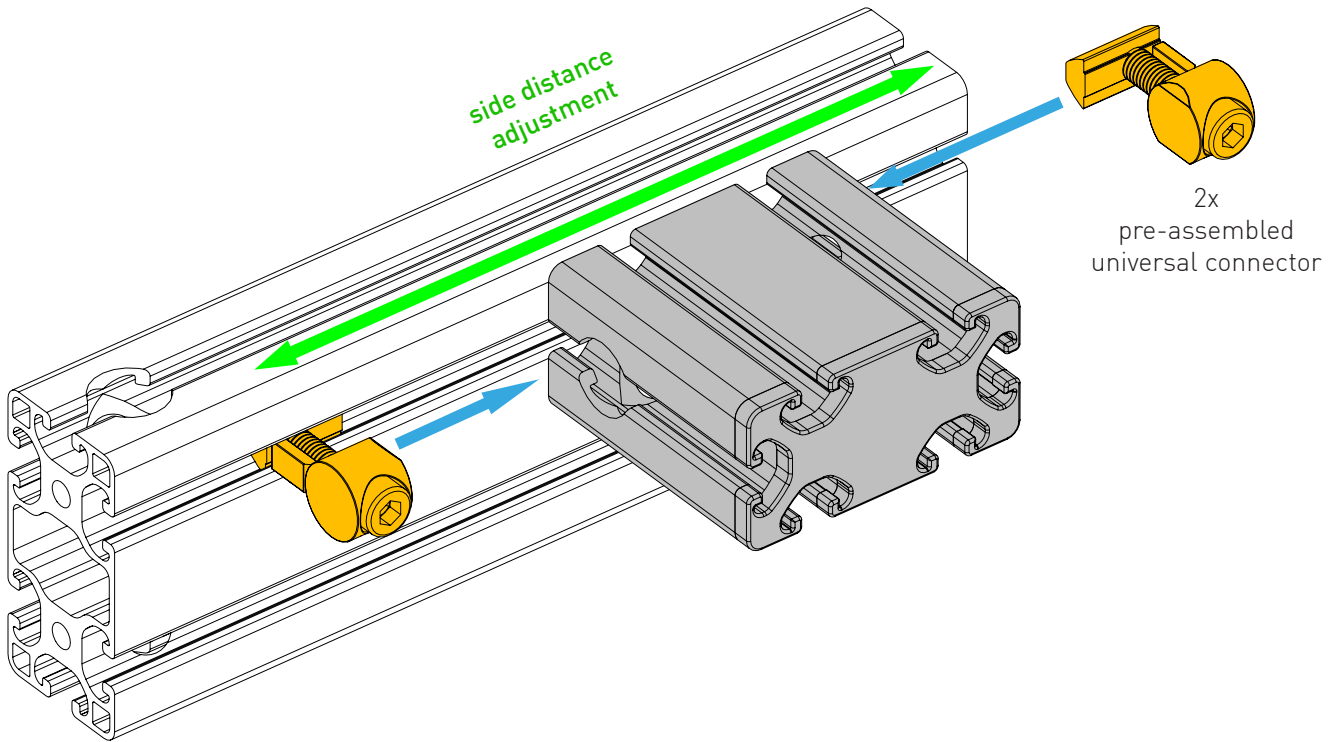

PROFILE CAP ASSEMBLY

PARTS

[dimensions in mm / different scales]
No extra or spare parts listed!

1x

1x

1x

4x

4x

6x

1x Throttle mounting plate with suitable screws as ordered.

ASSEMBLY

Screws as supplied to match your mounting plate.

Mounting plate as ordered (e.g. for Warthog Throttle)

WARNING NOTICES

CAUTION! Do not clamp your fingers while attaching the throttle add-on.
CAUTION! Check before usage if all screws are tightened.