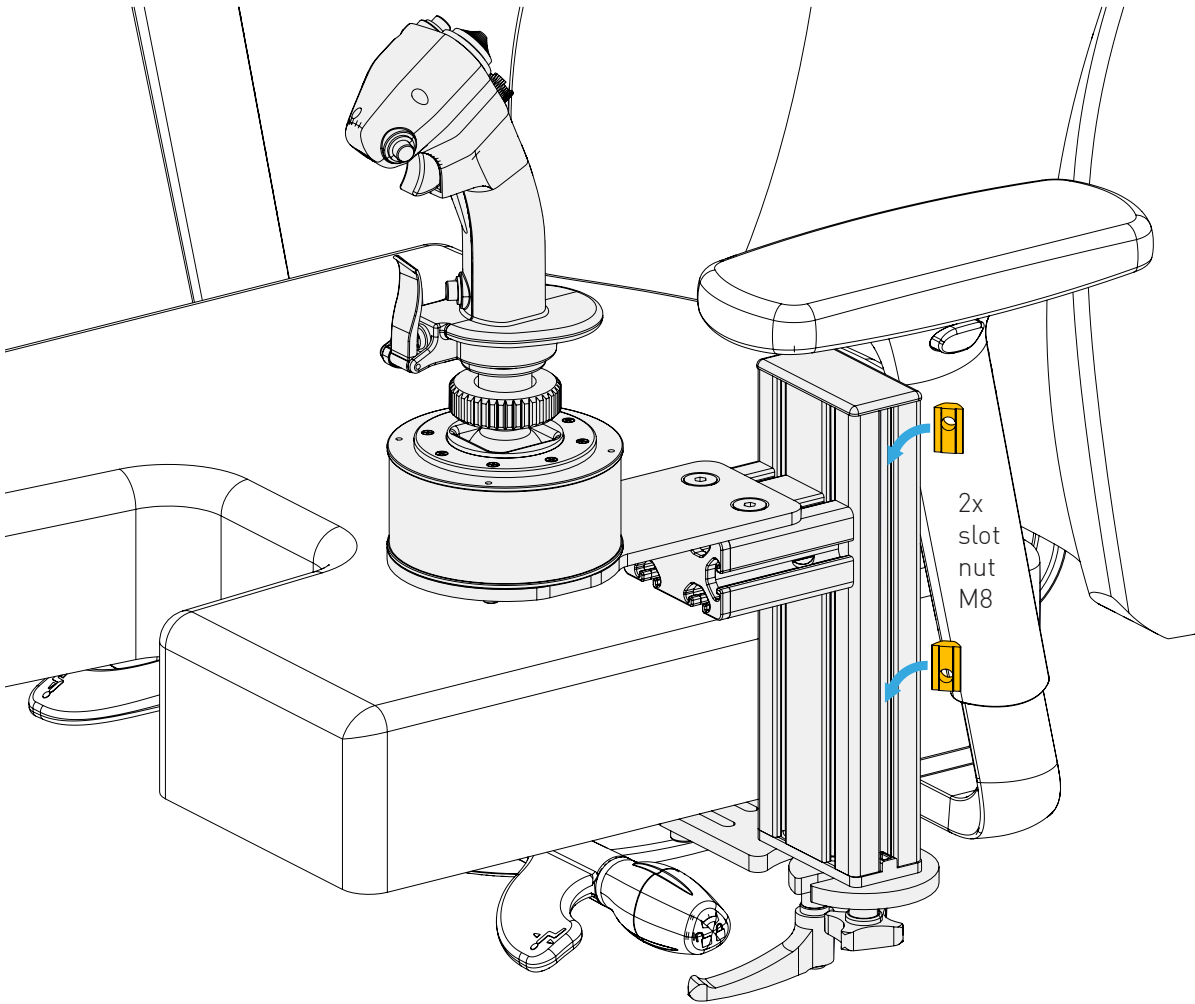

6x

1x Throttle mounting plate with suitable screws as ordered.

ASSEMBLY

Screws as supplied to match your mounting plate.

Mounting plate as ordered (e.g. for Warthog Throttle)

WARNING NOTICES

CAUTION! Do not clamp your fingers while attaching the throttle add-on.
CAUTION! Check before usage if all screws are tightened.