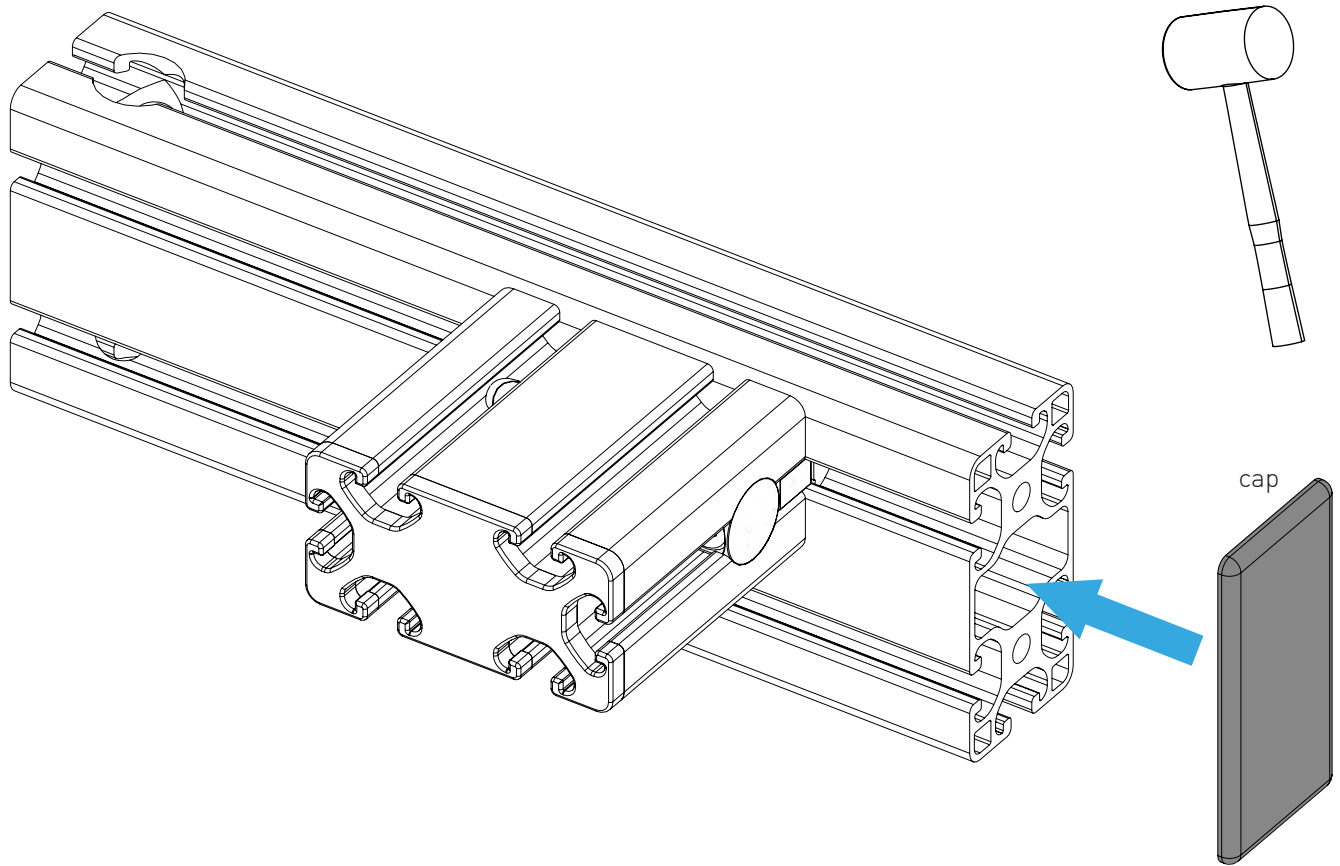

PROFILE CAP ASSEMBLY

PARTS

[dimensions in mm / different scales]
No extra or spare parts listed!

1x

1x

1x

4x

4x

6x

1x Throttle mounting plate with suitable screws as ordered.

ASSEMBLY

Screws as supplied to match your mounting plate.

Mounting plate as ordered (e.g. for Warthog Throttle)

WARNING NOTICES

CAUTION! Do not clamp your fingers while attaching the throttle add-on.
CAUTION! Check before usage if all screws are tightened.