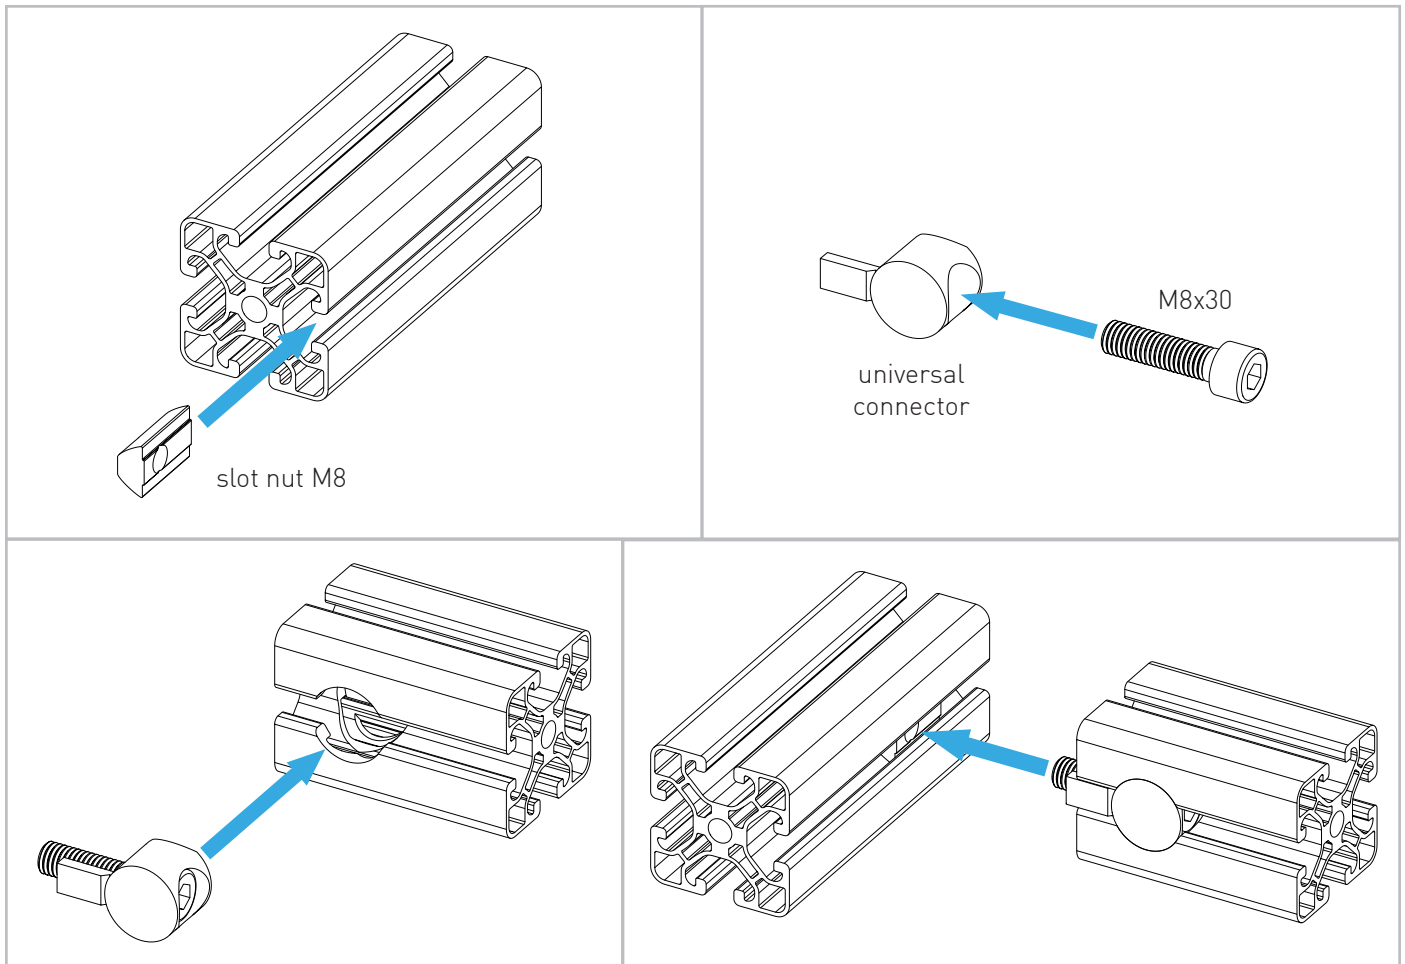

THROTTLE ADD-ON

Instruction Manual
Bedienungsanleitung
Mode d'emploi

GENERAL ASSEMBLY INFO AND HOW TO

PROFILE NUT

HEX KEY SET WITH BALL HEAD + EXTENSION OR SIMILAR REQUIRED

UNIVERSAL CONNECTOR

ALTERNATIVE

BOLT DIMENSIONS AND HOW TO MEASURE THEM [mm]

PROFILE CAP ASSEMBLY

PARTS

[dimensions in mm / different scales]
No extra or spare parts listed!

1x

1x

1x

4x

4x

6x

1x Throttle mounting plate with suitable screws as ordered.

ASSEMBLY

Screws as supplied to match your mounting plate.

Mounting plate as ordered (e.g. for Warthog Throttle)

WARNING NOTICES

CAUTION! Do not clamp your fingers while attaching the throttle add-on.
CAUTION! Check before usage if all screws are tightened.