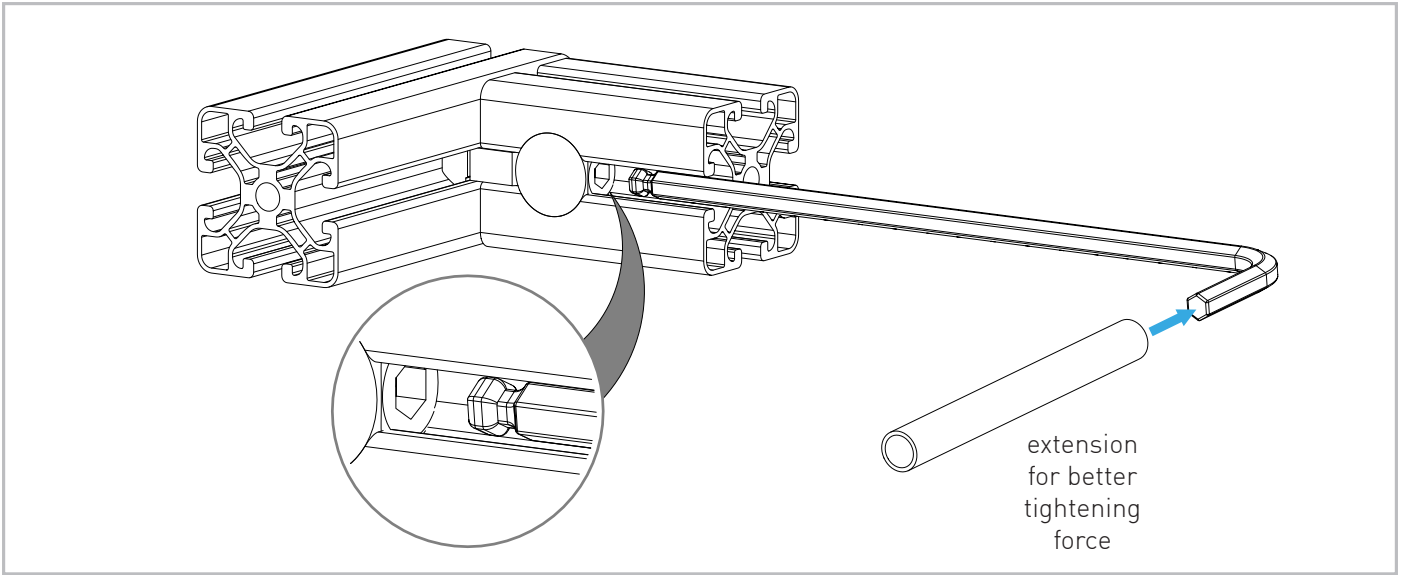

THROTTLE ADD-ON

Instruction Manual
Bedienungsanleitung
Mode d'emploi

GENERAL ASSEMBLY INFO AND HOW TO

PROFILE NUT

HEX KEY SET WITH BALL HEAD + EXTENSION OR SIMILAR REQUIRED

UNIVERSAL CONNECTOR

ALTERNATIVE

BOLT DIMENSIONS AND HOW TO MEASURE THEM [mm]

PROFILE CAP ASSEMBLY

PARTS

[dimensions in mm / different scales]
No extra or spare parts listed!

1x

1x

1x

4x

4x

6x

1x Throttle mounting plate with suitable screws as ordered.

ASSEMBLY

Screws as supplied to match your mounting plate.

Mounting plate as ordered (e.g. for Warthog Throttle)

WARNING NOTICES

CAUTION! Do not clamp your fingers while attaching the throttle add-on.
CAUTION! Check before usage if all screws are tightened.