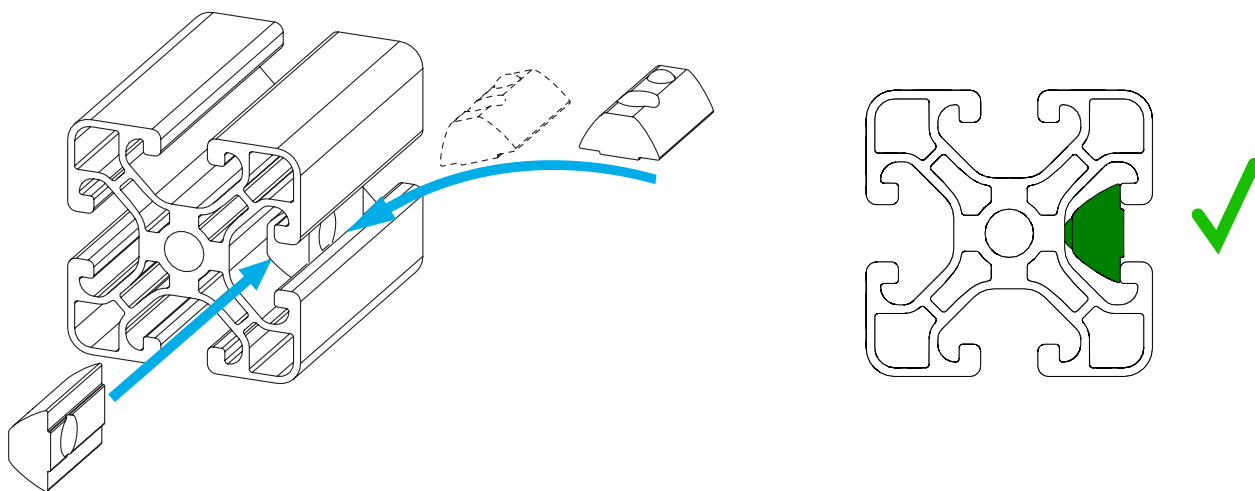

THROTTLE ADD-ON

Instruction Manual
Bedienungsanleitung
Mode d'emploi

GENERAL ASSEMBLY INFO AND HOW TO

PROFILE NUT

HEX KEY SET WITH BALL HEAD + EXTENSION OR SIMILAR REQUIRED

UNIVERSAL CONNECTOR

ALTERNATIVE

BOLT DIMENSIONS AND HOW TO MEASURE THEM [mm]

PROFILE CAP ASSEMBLY

PARTS

[dimensions in mm / different scales]
No extra or spare parts listed!

1x

1x

1x

4x

4x

6x

1x Throttle mounting plate with suitable screws as ordered.

ASSEMBLY

Screws as supplied to match your mounting plate.

Mounting plate as ordered (e.g. for Warthog Throttle)

WARNING NOTICES

CAUTION! Do not clamp your fingers while attaching the throttle add-on.
CAUTION! Check before usage if all screws are tightened.