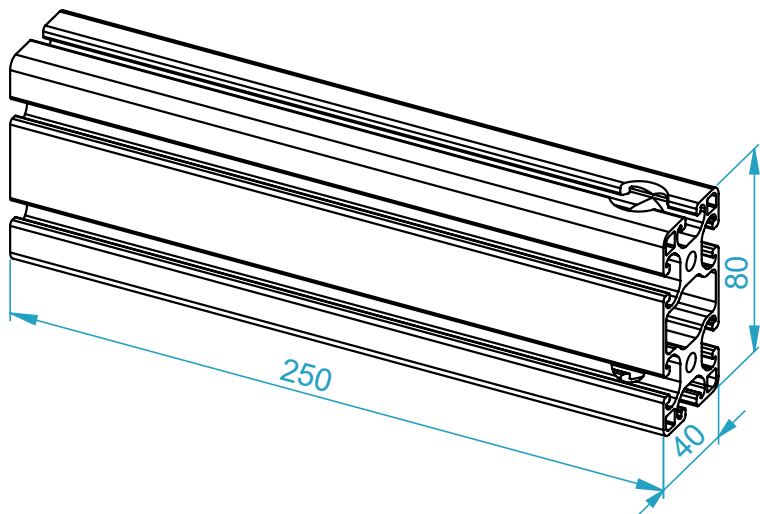

THROTTLE ADD-ON

Instruction Manual
Bedienungsanleitung
Mode d'emploi

GENERAL ASSEMBLY INFO AND HOW TO

PROFILE NUT

HEX KEY SET WITH BALL HEAD + EXTENSION OR SIMILAR REQUIRED

UNIVERSAL CONNECTOR

ALTERNATIVE

BOLT DIMENSIONS AND HOW TO MEASURE THEM [mm]

PROFILE CAP ASSEMBLY

PARTS

[dimensions in mm / different scales]
No extra or spare parts listed!

1x

1x

1x

4x

4x