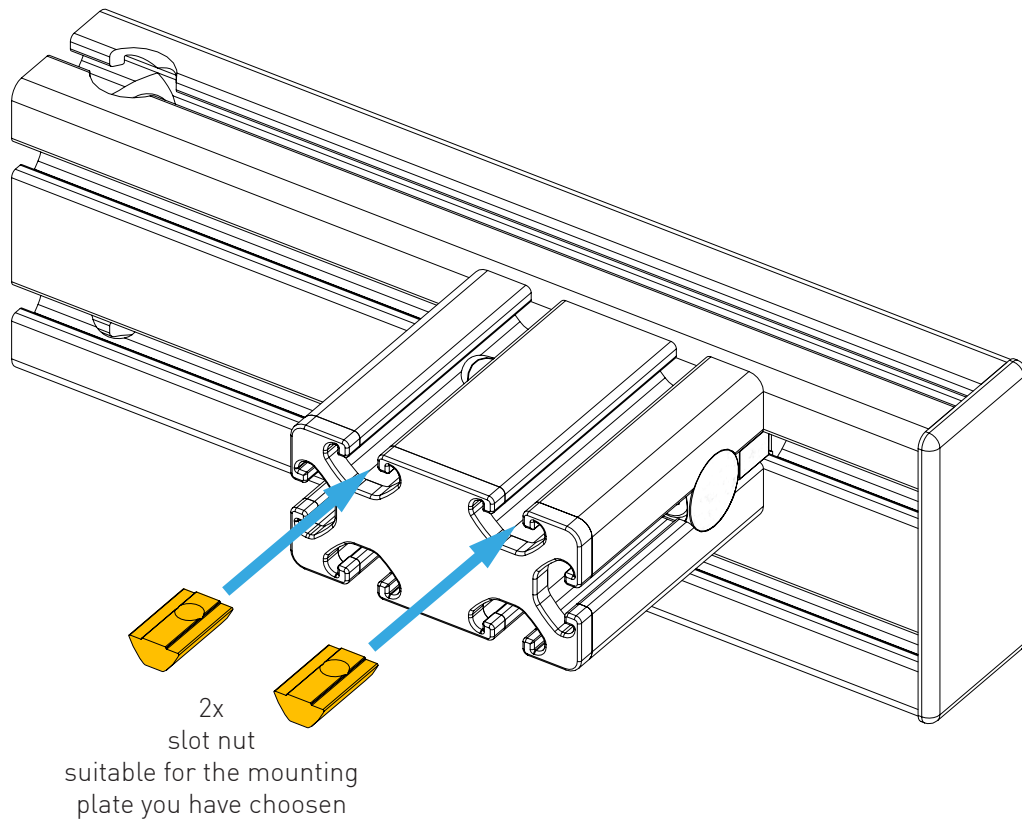

PROFILE CAP ASSEMBLY

PARTS

[dimensions in mm / different scales]
No extra or spare parts listed!

1x

1x

1x

4x

4x

6x

1x Throttle mounting plate with suitable screws as ordered.

ASSEMBLY

Screws as supplied to match your mounting plate.

Mounting plate as ordered (e.g. for Warthog Throttle)

WARNING NOTICES

CAUTION! Do not clamp your fingers while attaching the throttle add-on.
CAUTION! Check before usage if all screws are tightened.