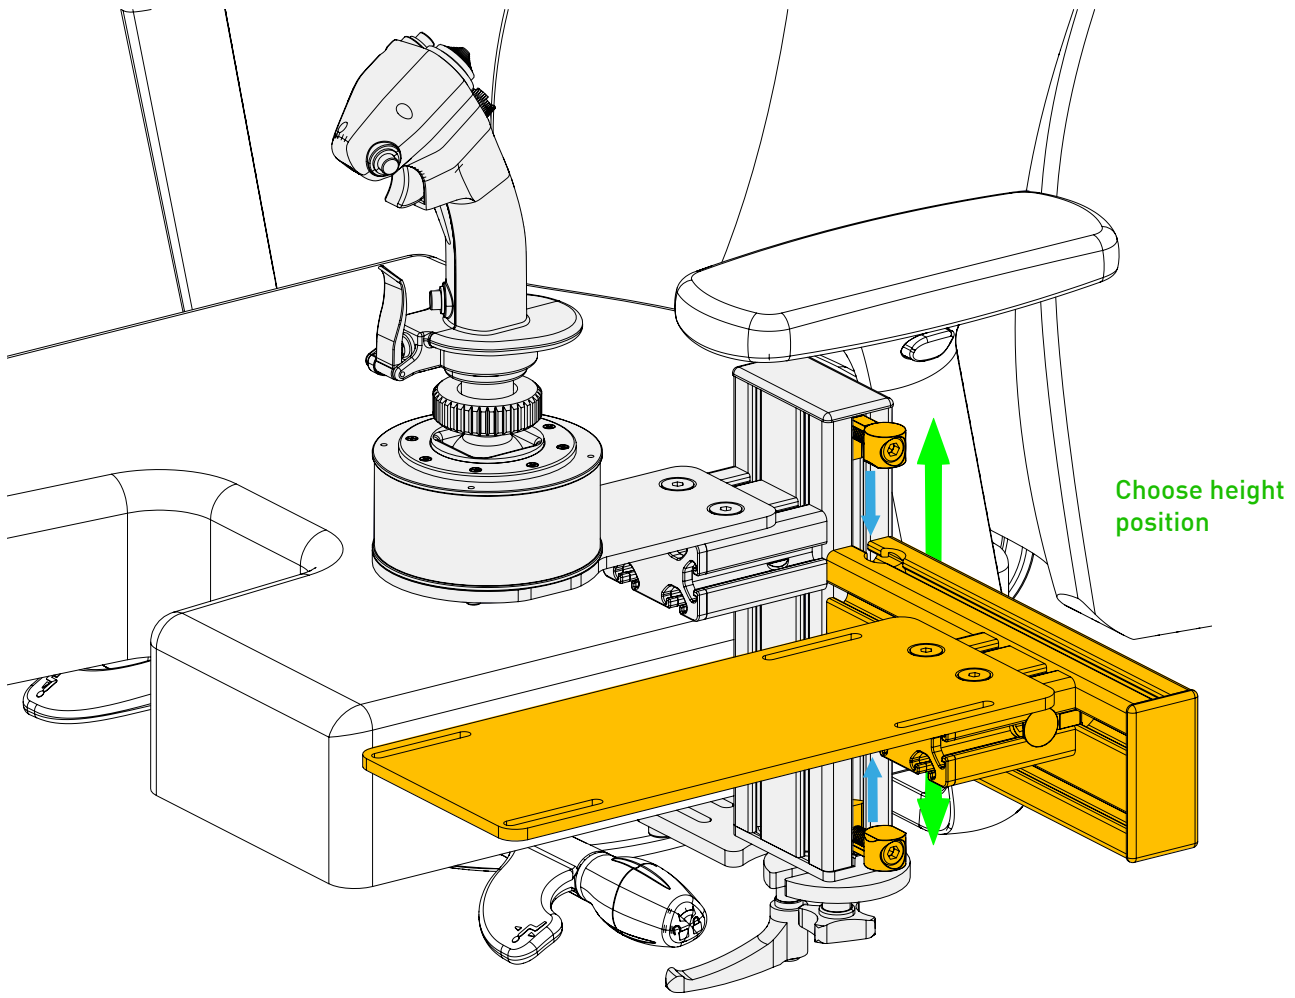

PROFILE CAP ASSEMBLY

PARTS

[dimensions in mm / different scales]
No extra or spare parts listed!

1x

1x

1x

4x

4x

6x

1x Throttle mounting plate with suitable screws as ordered.

ASSEMBLY

Screws as supplied to match your mounting plate.

Mounting plate as ordered (e.g. for Warthog Throttle)

WARNING NOTICES

CAUTION! Do not clamp your fingers while attaching the throttle add-on.
CAUTION! Check before usage if all screws are tightened.