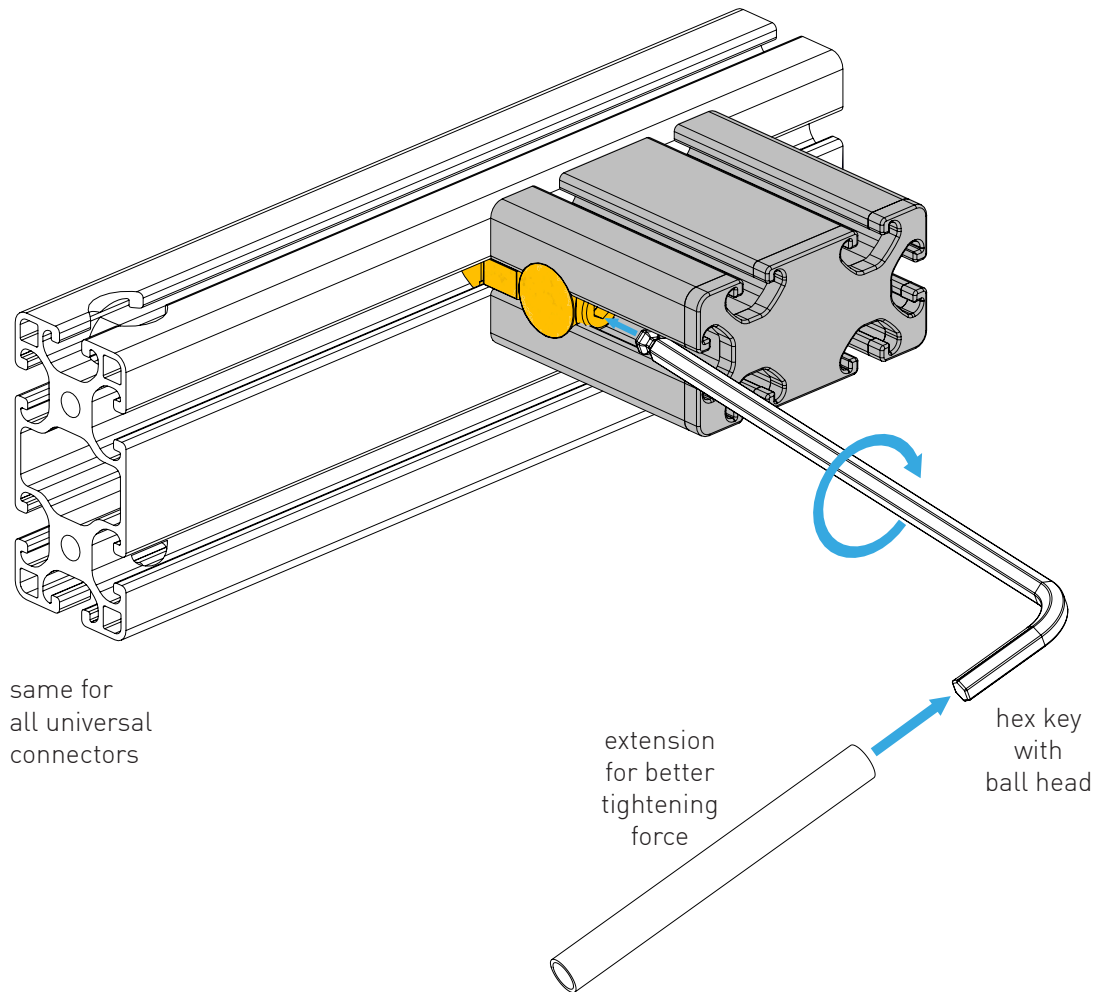

PROFILE CAP ASSEMBLY

PARTS

[dimensions in mm / different scales]
No extra or spare parts listed!

1x

1x

1x

4x

4x

6x

1x Throttle mounting plate with suitable screws as ordered.

ASSEMBLY

Screws as supplied to match your mounting plate.

Mounting plate as ordered (e.g. for Warthog Throttle)

WARNING NOTICES

CAUTION! Do not clamp your fingers while attaching the throttle add-on.
CAUTION! Check before usage if all screws are tightened.