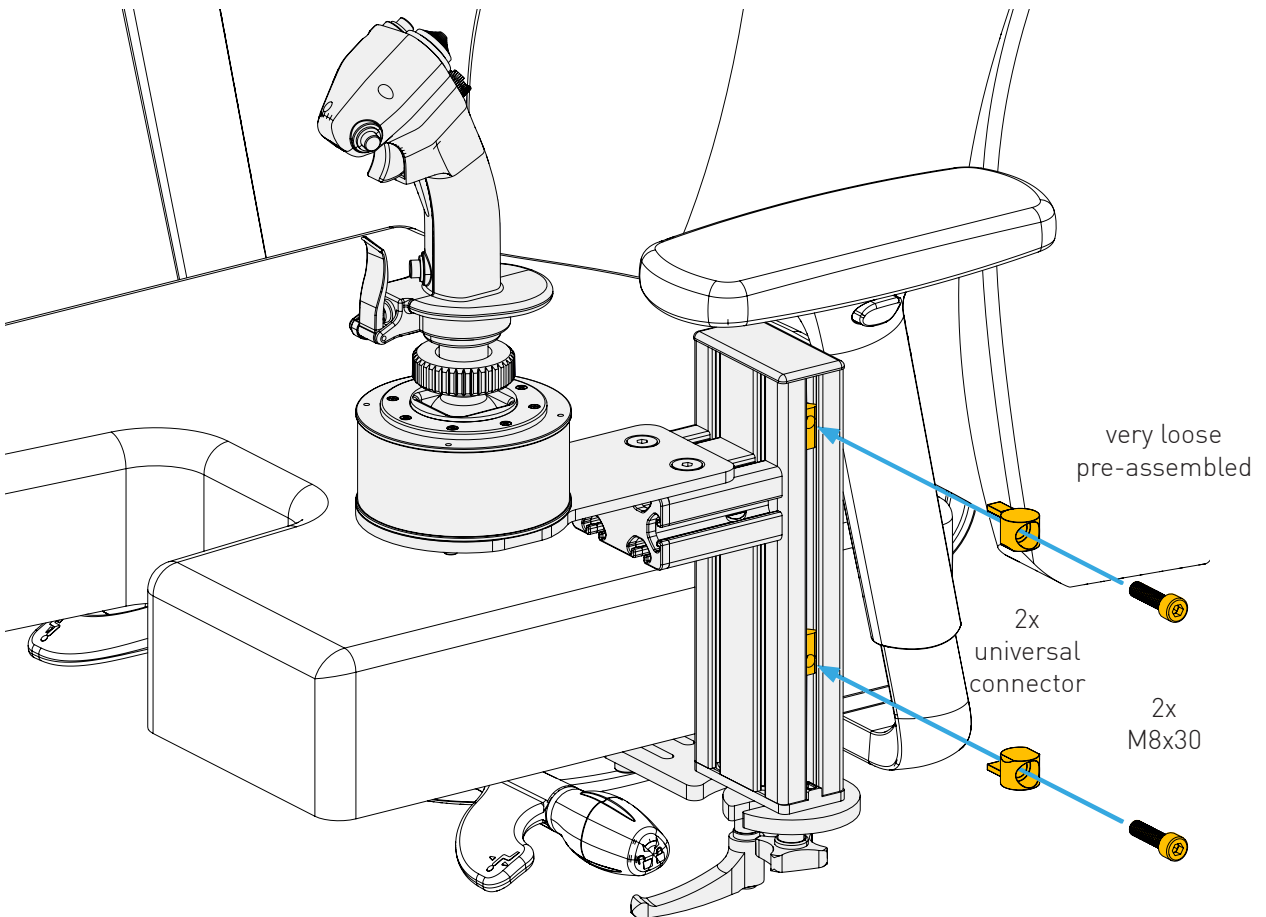

6x

1x Throttle mounting plate with suitable screws as ordered.

ASSEMBLY

Screws as supplied to match your mounting plate.

Mounting plate as ordered (e.g. for Warthog Throttle)

WARNING NOTICES

CAUTION! Do not clamp your fingers while attaching the throttle add-on.
CAUTION! Check before usage if all screws are tightened.