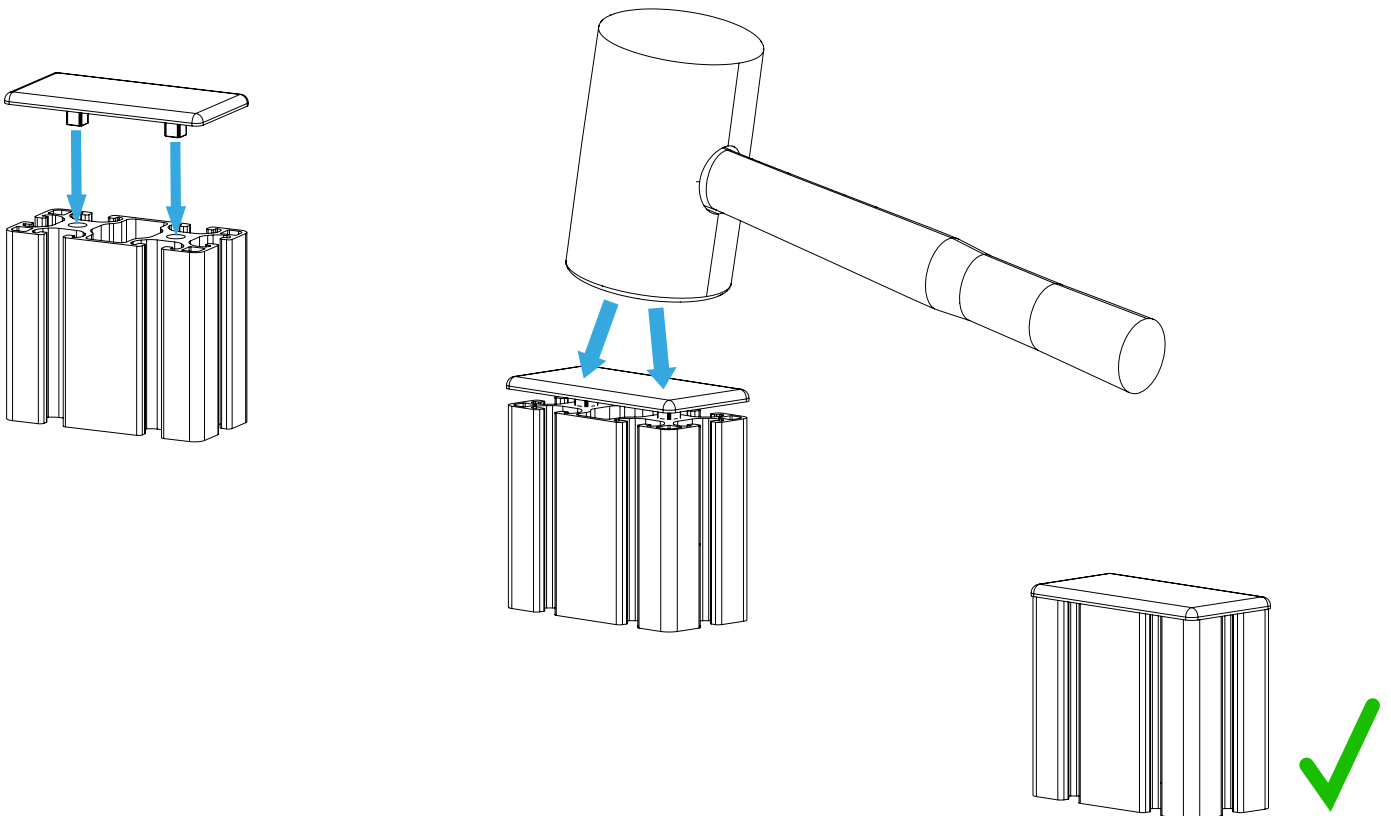

THROTTLE ADD-ON

Instruction Manual
Bedienungsanleitung
Mode d'emploi

GENERAL ASSEMBLY INFO AND HOW TO

PROFILE NUT

HEX KEY SET WITH BALL HEAD + EXTENSION OR SIMILAR REQUIRED

UNIVERSAL CONNECTOR

ALTERNATIVE

BOLT DIMENSIONS AND HOW TO MEASURE THEM [mm]

PROFILE CAP ASSEMBLY

PARTS

[dimensions in mm / different scales]
No extra or spare parts listed!

1x

1x

1x

4x

4x

6x

1x Throttle mounting plate with suitable screws as ordered.

ASSEMBLY

Screws as supplied to match your mounting plate.

Mounting plate as ordered (e.g. for Warthog Throttle)

WARNING NOTICES

CAUTION! Do not clamp your fingers while attaching the throttle add-on.
CAUTION! Check before usage if all screws are tightened.