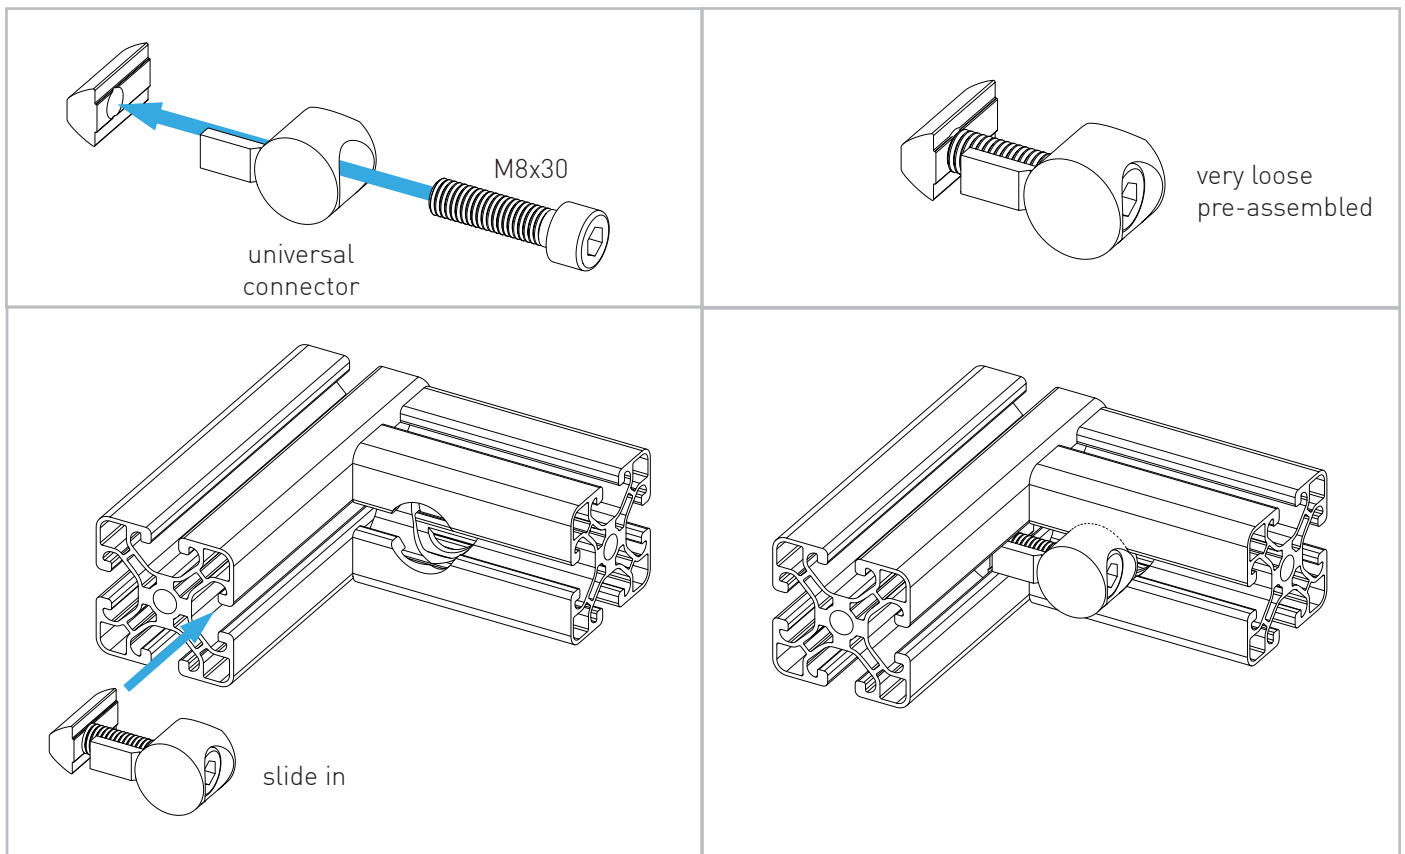

THROTTLE ADD-ON

Instruction Manual
Bedienungsanleitung
Mode d'emploi

GENERAL ASSEMBLY INFO AND HOW TO

PROFILE NUT

HEX KEY SET WITH BALL HEAD + EXTENSION OR SIMILAR REQUIRED

UNIVERSAL CONNECTOR

ALTERNATIVE

BOLT DIMENSIONS AND HOW TO MEASURE THEM [mm]

PROFILE CAP ASSEMBLY

PARTS

[dimensions in mm / different scales]
No extra or spare parts listed!

1x

1x

1x

4x

4x

6x

1x Throttle mounting plate with suitable screws as ordered.

ASSEMBLY

Screws as supplied to match your mounting plate.

Mounting plate as ordered (e.g. for Warthog Throttle)

WARNING NOTICES

CAUTION! Do not clamp your fingers while attaching the throttle add-on.
CAUTION! Check before usage if all screws are tightened.