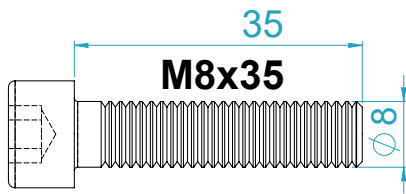

THROTTLE ADD-ON

Instruction Manual
Bedienungsanleitung
Mode d'emploi

GENERAL ASSEMBLY INFO AND HOW TO

PROFILE NUT

HEX KEY SET WITH BALL HEAD + EXTENSION OR SIMILAR REQUIRED

UNIVERSAL CONNECTOR

ALTERNATIVE

BOLT DIMENSIONS AND HOW TO MEASURE THEM [mm]

PROFILE CAP ASSEMBLY

PARTS

[dimensions in mm / different scales]
No extra or spare parts listed!

1x

1x

1x

4x

4x

6x

1x Throttle mounting plate with suitable screws as ordered.

ASSEMBLY

Screws as supplied to match your mounting plate.

Mounting plate as ordered (e.g. for Warthog Throttle)

WARNING NOTICES

CAUTION! Do not clamp your fingers while attaching the throttle add-on.
CAUTION! Check before usage if all screws are tightened.