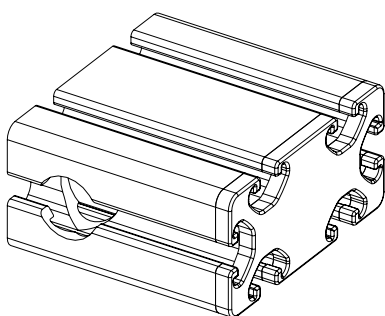

THROTTLE ADD-ON

Instruction Manual
Bedienungsanleitung
Mode d'emploi

GENERAL ASSEMBLY INFO AND HOW TO

PROFILE NUT

HEX KEY SET WITH BALL HEAD + EXTENSION OR SIMILAR REQUIRED

UNIVERSAL CONNECTOR

ALTERNATIVE

BOLT DIMENSIONS AND HOW TO MEASURE THEM [mm]

PROFILE CAP ASSEMBLY

PARTS

[dimensions in mm / different scales]
No extra or spare parts listed!

1x

1x

1x

4x

4x

6x

1x Throttle mounting plate with suitable screws as ordered.

ASSEMBLY

Screws as supplied to match your mounting plate.

Mounting plate as ordered (e.g. for Warthog Throttle)

WARNING NOTICES

CAUTION! Do not clamp your fingers while attaching the throttle add-on.
CAUTION! Check before usage if all screws are tightened.