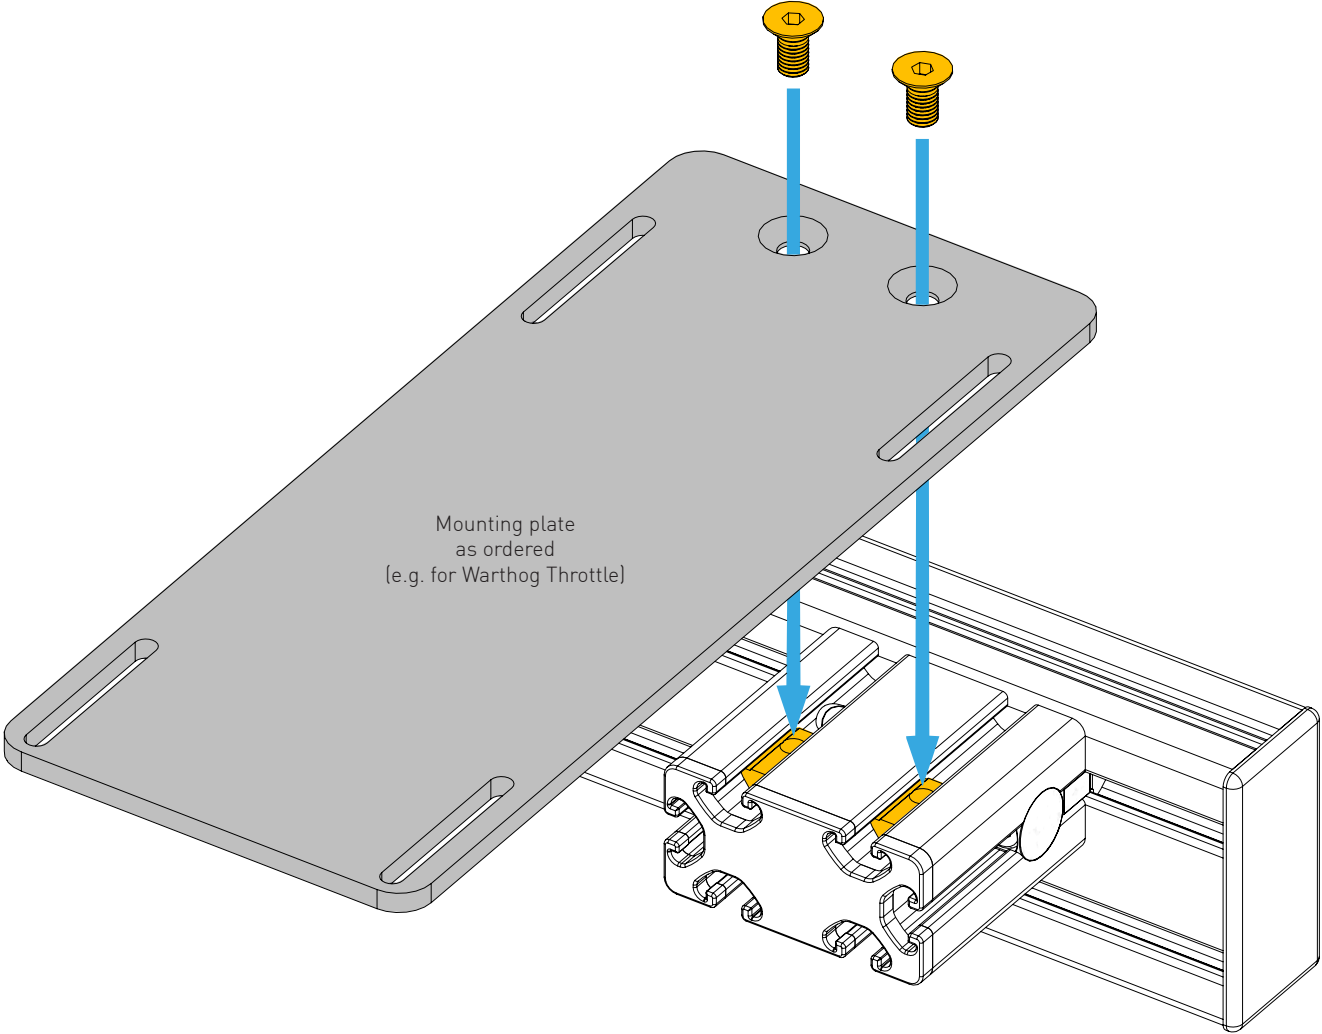

PROFILE CAP ASSEMBLY

PARTS

[dimensions in mm / different scales]
No extra or spare parts listed!

1x

1x

1x

4x

4x

6x

1x Throttle mounting plate with suitable screws as ordered.

ASSEMBLY

Screws as supplied to match your mounting plate.

Mounting plate as ordered (e.g. for Warthog Throttle)

WARNING NOTICES

CAUTION! Do not clamp your fingers while attaching the throttle add-on.
CAUTION! Check before usage if all screws are tightened.