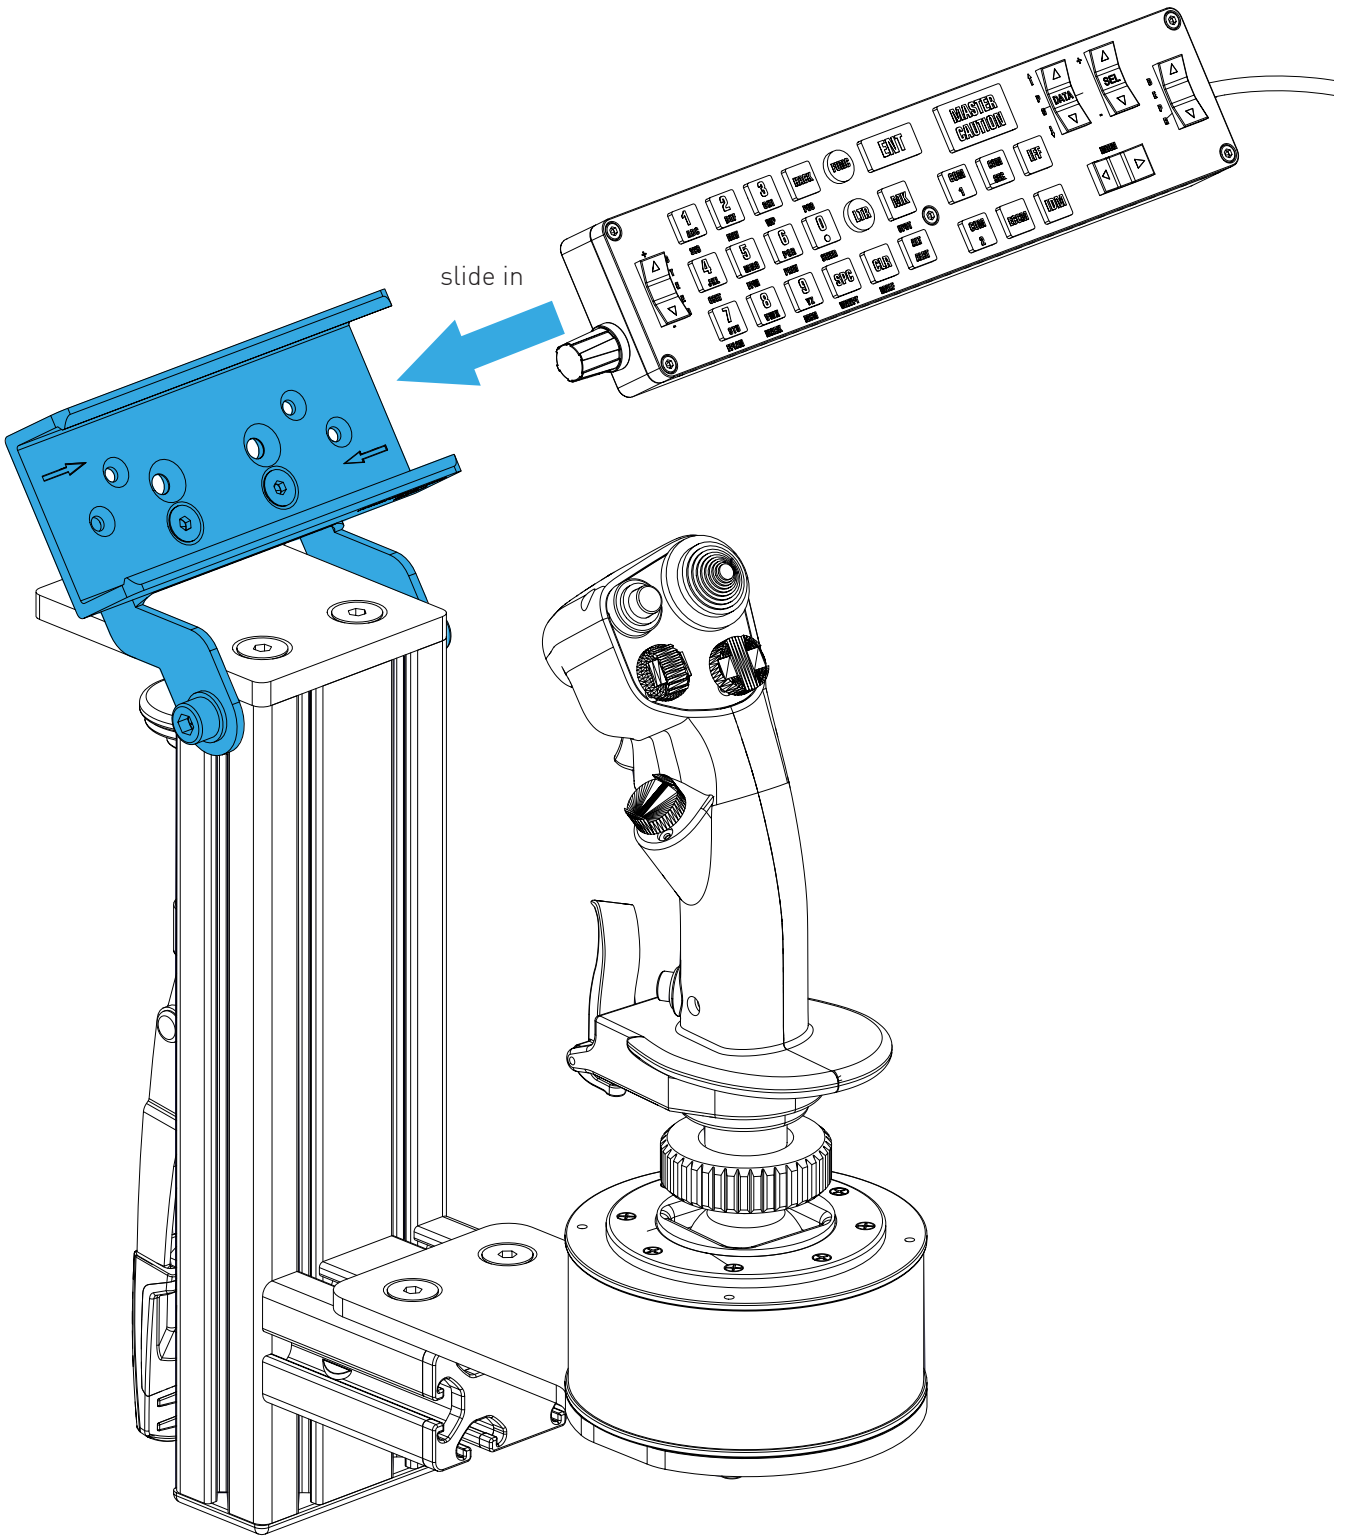

BUDDY-FOX A-10C UFC HOLDER

Instruction Manual
Bedienungsanleitung
Mode d'emploi

GENERAL ASSEMBLY INFO AND HOW TO

PROFILE NUT

HEX KEY SET WITH BALL HEAD + EXTENSION OR SIMILAR REQUIRED

UNIVERSAL CONNECTOR

ALTERNATIVE

BOLT DIMENSIONS AND HOW TO MEASURE THEM [mm]

PROFILE CAP ASSEMBLY

PARTS

[dimensions in mm / different scales]
No extra or spare parts listed!

ASSEMBLY

WARNING NOTICES

CAUTION! Do not clamp your fingers while attaching the Holder.

CAUTION! Check before usage if all screws are tightened.

CAUTION! Check before usage that the Holder is screwed on tight after making adjustments.

DANGER: Contains small parts not suitable for children under 3 years.