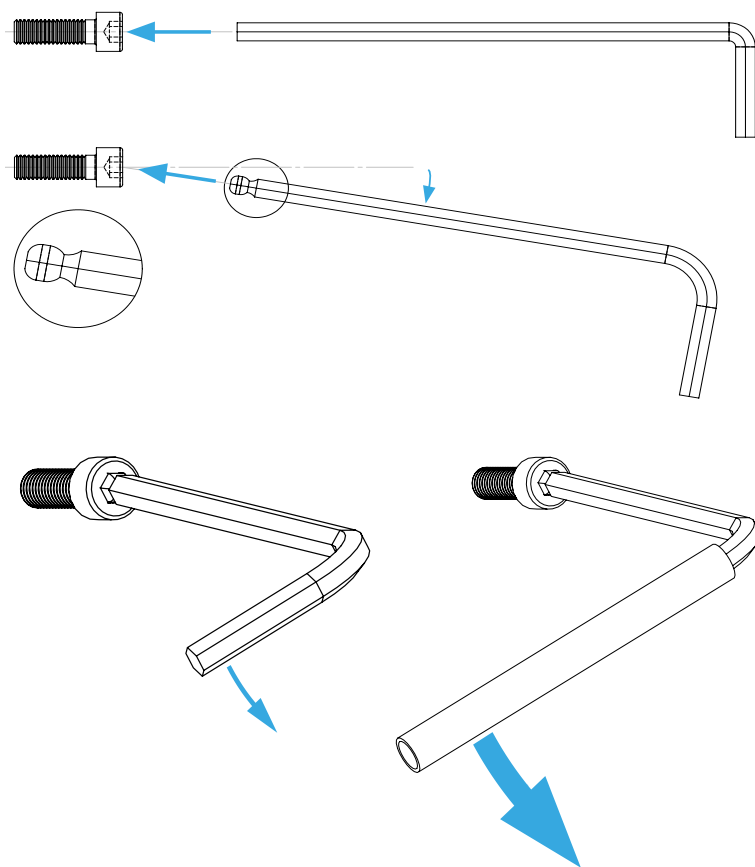

BUDDY-FOX A-10C UFC HOLDER

Instruction Manual
Bedienungsanleitung
Mode d'emploi

GENERAL ASSEMBLY INFO AND HOW TO

PROFILE NUT

HEX KEY SET WITH BALL HEAD + EXTENSION OR SIMILAR REQUIRED

UNIVERSAL CONNECTOR

ALTERNATIVE

BOLT DIMENSIONS AND HOW TO MEASURE THEM [mm]

PROFILE CAP ASSEMBLY

PARTS

[dimensions in mm / different scales]
No extra or spare parts listed!

ASSEMBLY

WARNING NOTICES

CAUTION! Do not clamp your fingers while attaching the Holder.

CAUTION! Check before usage if all screws are tightened.

CAUTION! Check before usage that the Holder is screwed on tight after making adjustments.

DANGER: Contains small parts not suitable for children under 3 years.