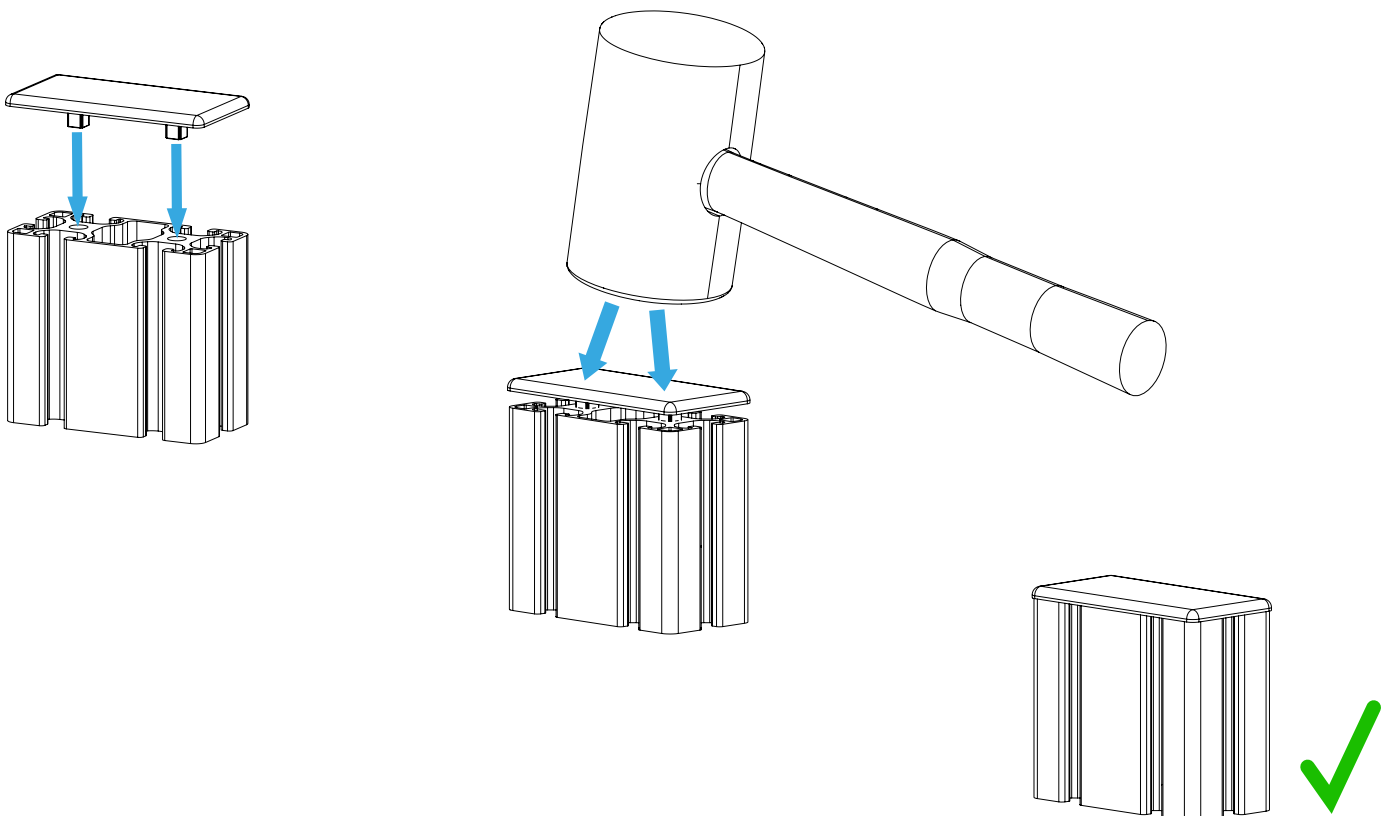

BUDDY-FOX A-10C UFC HOLDER

Instruction Manual
Bedienungsanleitung
Mode d'emploi

GENERAL ASSEMBLY INFO AND HOW TO

PROFILE NUT

HEX KEY SET WITH BALL HEAD + EXTENSION OR SIMILAR REQUIRED

UNIVERSAL CONNECTOR

ALTERNATIVE

BOLT DIMENSIONS AND HOW TO MEASURE THEM [mm]

PROFILE CAP ASSEMBLY

PARTS

[dimensions in mm / different scales]
No extra or spare parts listed!

ASSEMBLY

WARNING NOTICES

CAUTION! Do not clamp your fingers while attaching the Holder.