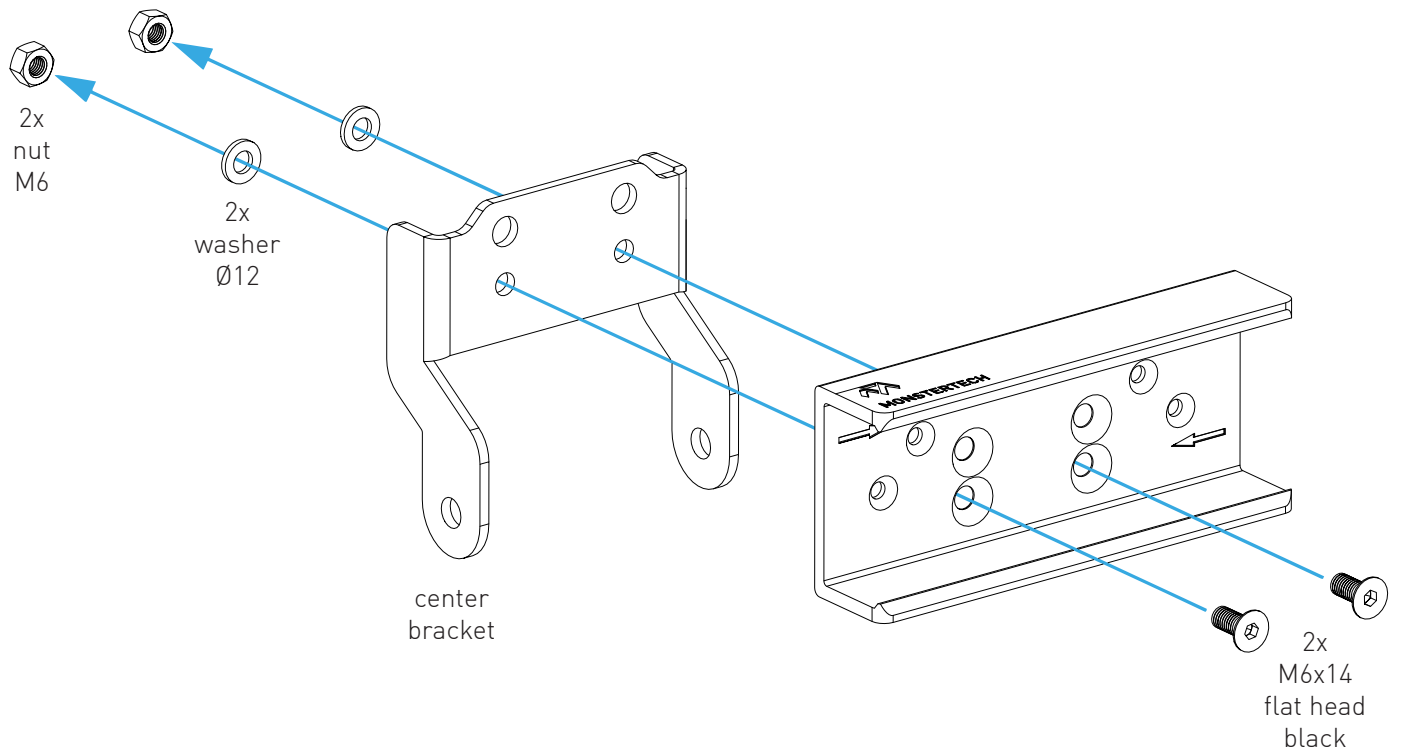

BUDDY-FOX A-10C UFC HOLDER

Instruction Manual
Bedienungsanleitung
Mode d'emploi

GENERAL ASSEMBLY INFO AND HOW TO

PROFILE NUT

HEX KEY SET WITH BALL HEAD + EXTENSION OR SIMILAR REQUIRED

UNIVERSAL CONNECTOR

ALTERNATIVE

BOLT DIMENSIONS AND HOW TO MEASURE THEM [mm]

PROFILE CAP ASSEMBLY

PARTS

[dimensions in mm / different scales]
No extra or spare parts listed!

ASSEMBLY

WARNING NOTICES

CAUTION! Do not clamp your fingers while attaching the Holder.

CAUTION! Check before usage if all screws are tightened.

CAUTION! Check before usage that the Holder is screwed on tight after making adjustments.

DANGER: Contains small parts not suitable for children under 3 years.