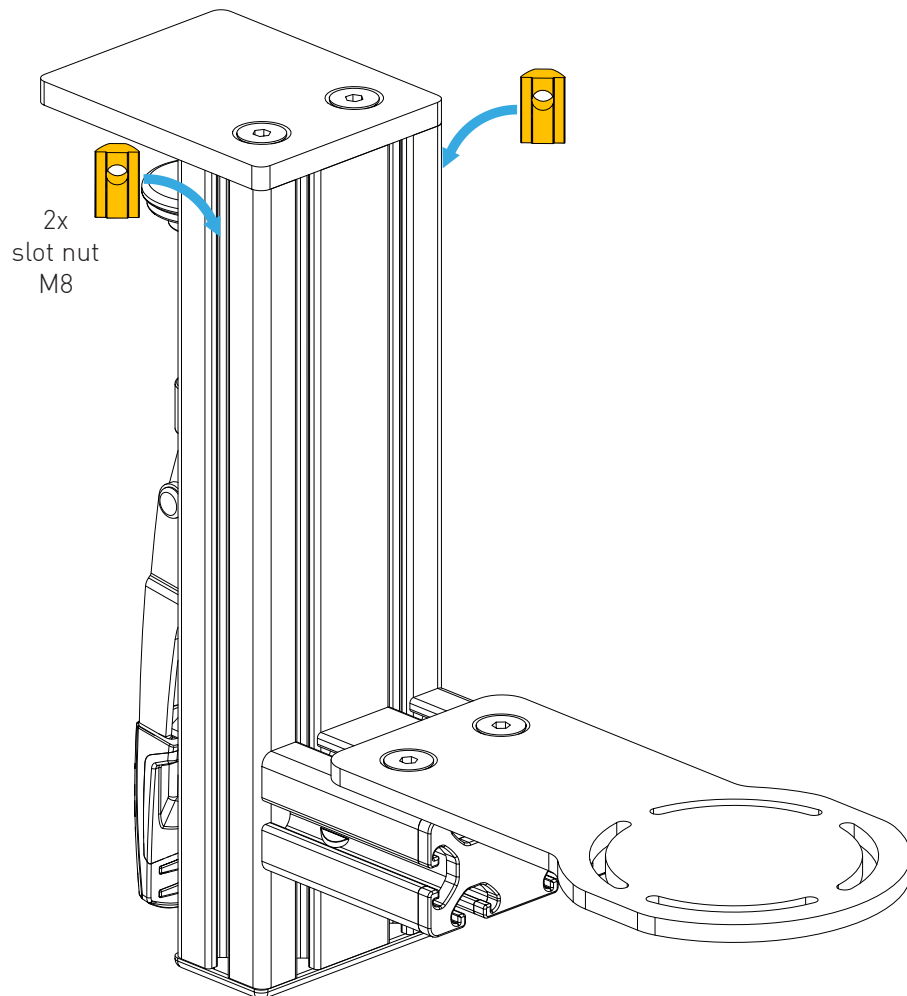

BUDDY-FOX A-10C UFC HOLDER

Instruction Manual
Bedienungsanleitung
Mode d'emploi

GENERAL ASSEMBLY INFO AND HOW TO

PROFILE NUT

HEX KEY SET WITH BALL HEAD + EXTENSION OR SIMILAR REQUIRED

UNIVERSAL CONNECTOR

ALTERNATIVE

BOLT DIMENSIONS AND HOW TO MEASURE THEM [mm]

PROFILE CAP ASSEMBLY

PARTS

[dimensions in mm / different scales]
No extra or spare parts listed!

ASSEMBLY

WARNING NOTICES

CAUTION! Do not clamp your fingers while attaching the Holder.