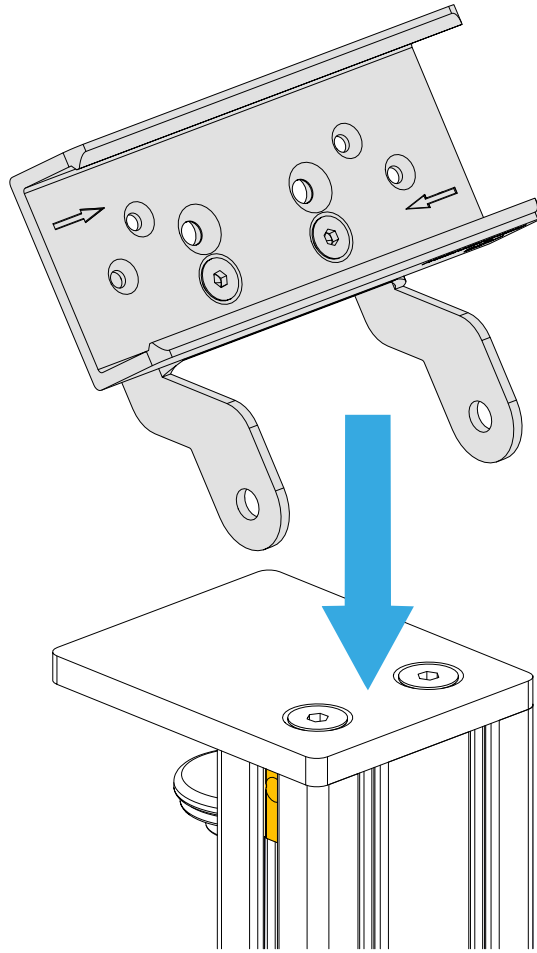

BUDDY-FOX A-10C UFC HOLDER

Instruction Manual
Bedienungsanleitung
Mode d'emploi

GENERAL ASSEMBLY INFO AND HOW TO

PROFILE NUT

HEX KEY SET WITH BALL HEAD + EXTENSION OR SIMILAR REQUIRED

UNIVERSAL CONNECTOR

ALTERNATIVE

BOLT DIMENSIONS AND HOW TO MEASURE THEM [mm]

PROFILE CAP ASSEMBLY

PARTS

[dimensions in mm / different scales]
No extra or spare parts listed!

ASSEMBLY

WARNING NOTICES

CAUTION! Do not clamp your fingers while attaching the Holder.

CAUTION! Check before usage if all screws are tightened.

CAUTION! Check before usage that the Holder is screwed on tight after making adjustments.

DANGER: Contains small parts not suitable for children under 3 years.