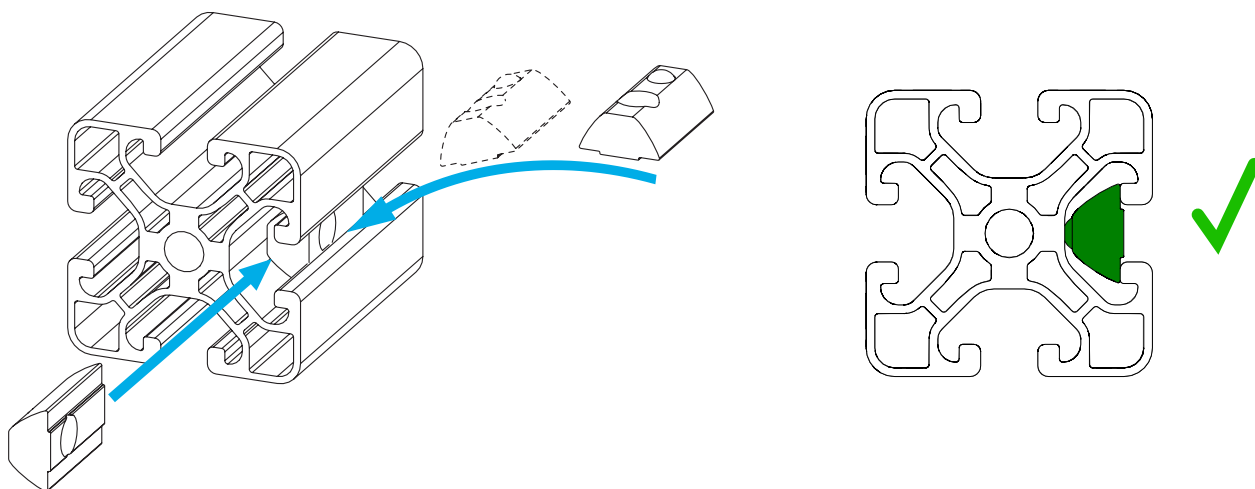

BUDDY-FOX A-10C UFC HOLDER

Instruction Manual
Bedienungsanleitung
Mode d'emploi

GENERAL ASSEMBLY INFO AND HOW TO

PROFILE NUT

HEX KEY SET WITH BALL HEAD + EXTENSION OR SIMILAR REQUIRED

UNIVERSAL CONNECTOR

ALTERNATIVE

BOLT DIMENSIONS AND HOW TO MEASURE THEM [mm]

PROFILE CAP ASSEMBLY

PARTS

[dimensions in mm / different scales]
No extra or spare parts listed!

ASSEMBLY

WARNING NOTICES

CAUTION! Do not clamp your fingers while attaching the Holder.