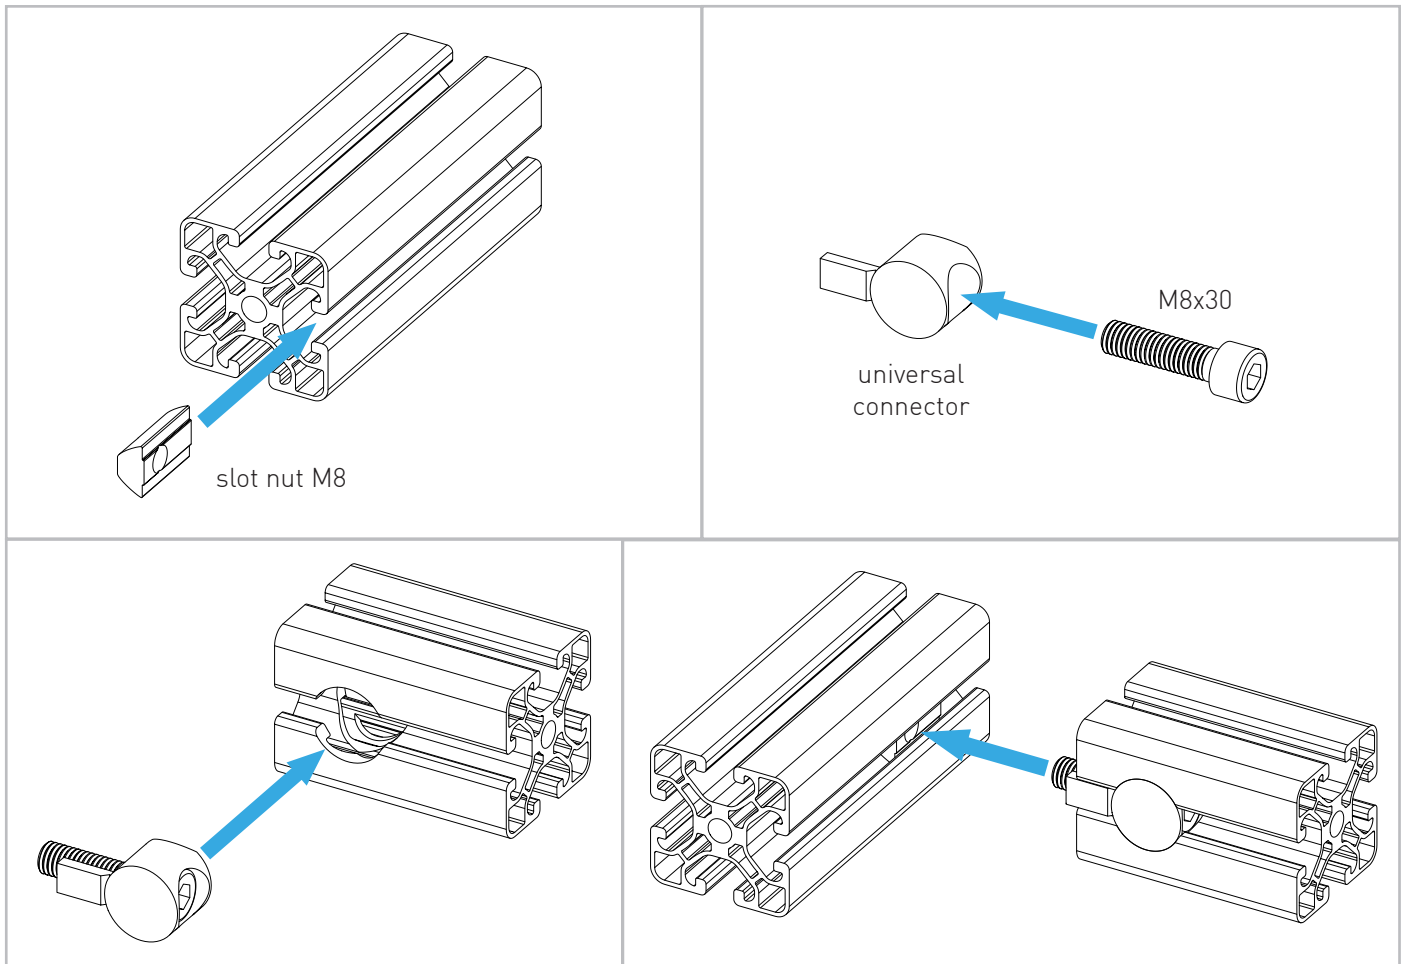

BUDDY-FOX A-10C UFC HOLDER

Instruction Manual
Bedienungsanleitung
Mode d'emploi

GENERAL ASSEMBLY INFO AND HOW TO

PROFILE NUT

HEX KEY SET WITH BALL HEAD + EXTENSION OR SIMILAR REQUIRED

UNIVERSAL CONNECTOR

ALTERNATIVE

BOLT DIMENSIONS AND HOW TO MEASURE THEM [mm]

PROFILE CAP ASSEMBLY

PARTS

[dimensions in mm / different scales]
No extra or spare parts listed!

ASSEMBLY

WARNING NOTICES

CAUTION! Do not clamp your fingers while attaching the Holder.