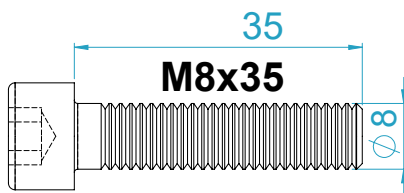

BUDDY-FOX A-10C UFC HOLDER

Instruction Manual
Bedienungsanleitung
Mode d'emploi

GENERAL ASSEMBLY INFO AND HOW TO

PROFILE NUT

HEX KEY SET WITH BALL HEAD + EXTENSION OR SIMILAR REQUIRED

UNIVERSAL CONNECTOR

ALTERNATIVE

BOLT DIMENSIONS AND HOW TO MEASURE THEM [mm]

PROFILE CAP ASSEMBLY

PARTS

[dimensions in mm / different scales]
No extra or spare parts listed!

ASSEMBLY

WARNING NOTICES

CAUTION! Do not clamp your fingers while attaching the Holder.