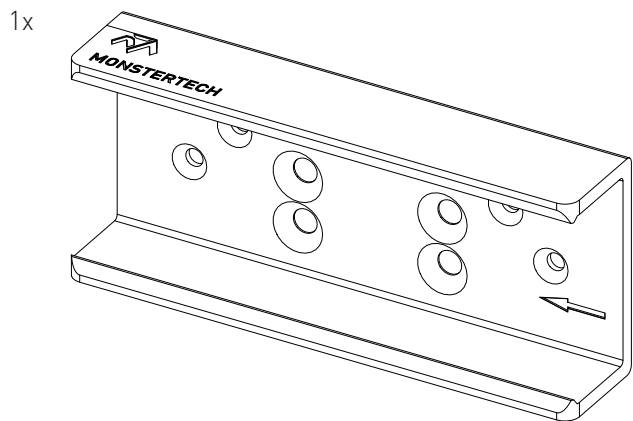

BUDDY-FOX A-10C UFC HOLDER

Instruction Manual
Bedienungsanleitung
Mode d'emploi

GENERAL ASSEMBLY INFO AND HOW TO

PROFILE NUT

HEX KEY SET WITH BALL HEAD + EXTENSION OR SIMILAR REQUIRED

UNIVERSAL CONNECTOR

ALTERNATIVE

BOLT DIMENSIONS AND HOW TO MEASURE THEM [mm]

PROFILE CAP ASSEMBLY

PARTS

[dimensions in mm / different scales]
No extra or spare parts listed!

ASSEMBLY

WARNING NOTICES

CAUTION! Do not clamp your fingers while attaching the Holder.