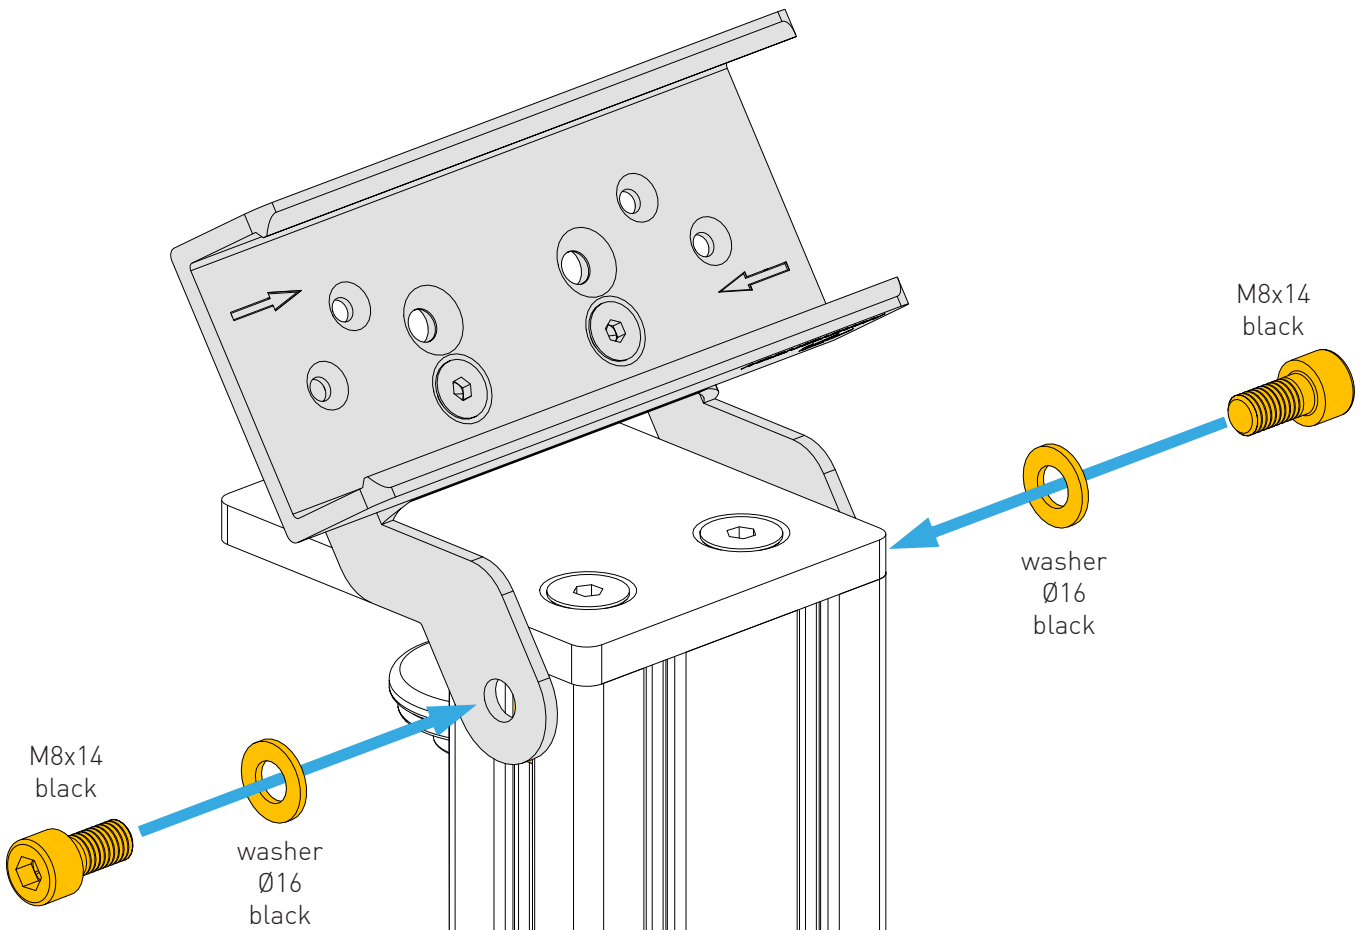

BUDDY-FOX A-10C UFC HOLDER

Instruction Manual
Bedienungsanleitung
Mode d'emploi

GENERAL ASSEMBLY INFO AND HOW TO

PROFILE NUT

HEX KEY SET WITH BALL HEAD + EXTENSION OR SIMILAR REQUIRED

UNIVERSAL CONNECTOR

ALTERNATIVE

BOLT DIMENSIONS AND HOW TO MEASURE THEM [mm]

PROFILE CAP ASSEMBLY

PARTS

[dimensions in mm / different scales]
No extra or spare parts listed!

ASSEMBLY

WARNING NOTICES

CAUTION! Do not clamp your fingers while attaching the Holder.