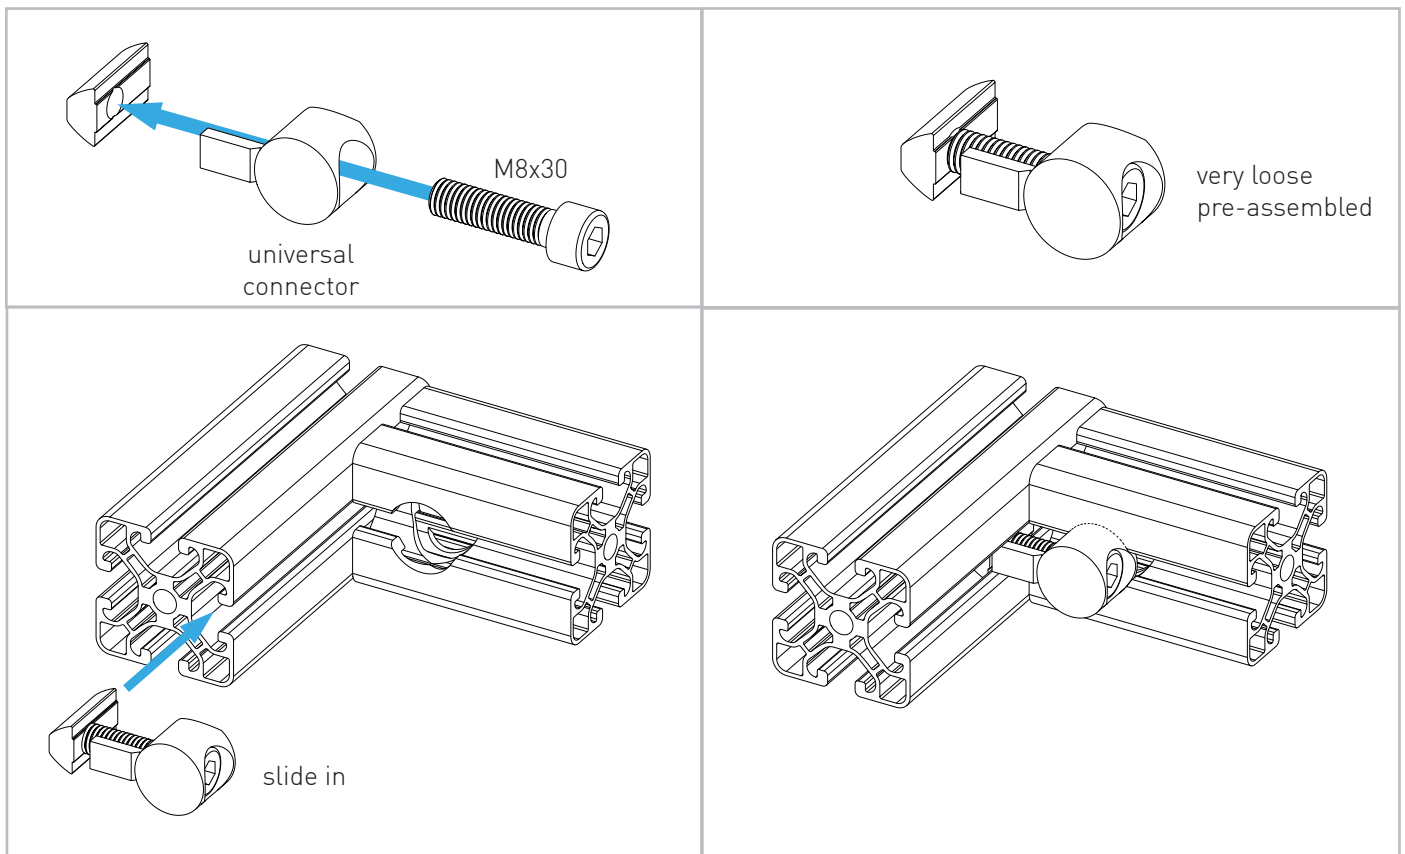

BUDDY-FOX A-10C UFC HOLDER

Instruction Manual
Bedienungsanleitung
Mode d'emploi

GENERAL ASSEMBLY INFO AND HOW TO

PROFILE NUT

HEX KEY SET WITH BALL HEAD + EXTENSION OR SIMILAR REQUIRED

UNIVERSAL CONNECTOR

ALTERNATIVE

BOLT DIMENSIONS AND HOW TO MEASURE THEM [mm]

PROFILE CAP ASSEMBLY

PARTS

[dimensions in mm / different scales]
No extra or spare parts listed!

ASSEMBLY

WARNING NOTICES

CAUTION! Do not clamp your fingers while attaching the Holder.