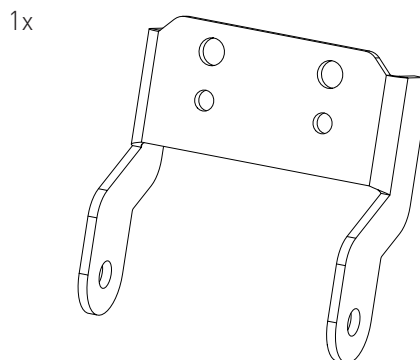

BUDDY-FOX A-10C UFC HOLDER

Instruction Manual
Bedienungsanleitung
Mode d'emploi

GENERAL ASSEMBLY INFO AND HOW TO

PROFILE NUT

HEX KEY SET WITH BALL HEAD + EXTENSION OR SIMILAR REQUIRED

UNIVERSAL CONNECTOR

ALTERNATIVE

BOLT DIMENSIONS AND HOW TO MEASURE THEM [mm]

PROFILE CAP ASSEMBLY

PARTS

[dimensions in mm / different scales]
No extra or spare parts listed!

ASSEMBLY

WARNING NOTICES

CAUTION! Do not clamp your fingers while attaching the Holder.

CAUTION! Check before usage if all screws are tightened.

CAUTION! Check before usage that the Holder is screwed on tight after making adjustments.

DANGER: Contains small parts not suitable for children under 3 years.