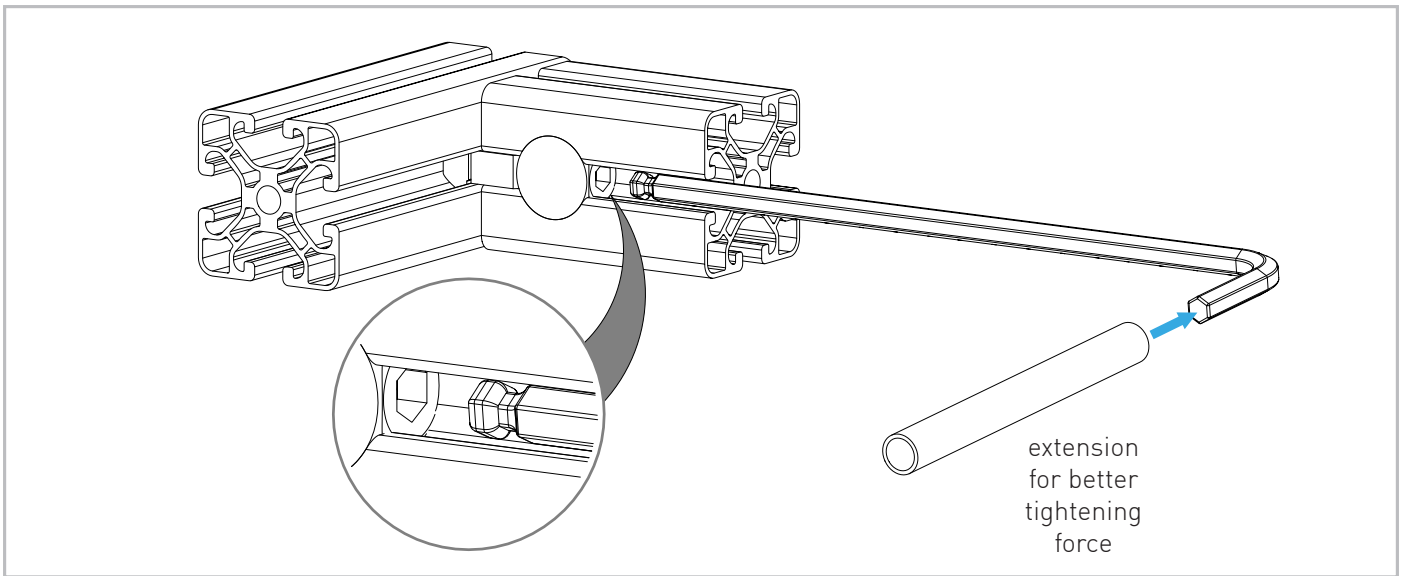

BUDDY-FOX A-10C UFC HOLDER

Instruction Manual
Bedienungsanleitung
Mode d'emploi

GENERAL ASSEMBLY INFO AND HOW TO

PROFILE NUT

HEX KEY SET WITH BALL HEAD + EXTENSION OR SIMILAR REQUIRED

UNIVERSAL CONNECTOR

ALTERNATIVE

BOLT DIMENSIONS AND HOW TO MEASURE THEM [mm]

PROFILE CAP ASSEMBLY

PARTS

[dimensions in mm / different scales]
No extra or spare parts listed!

ASSEMBLY

WARNING NOTICES

CAUTION! Do not clamp your fingers while attaching the Holder.