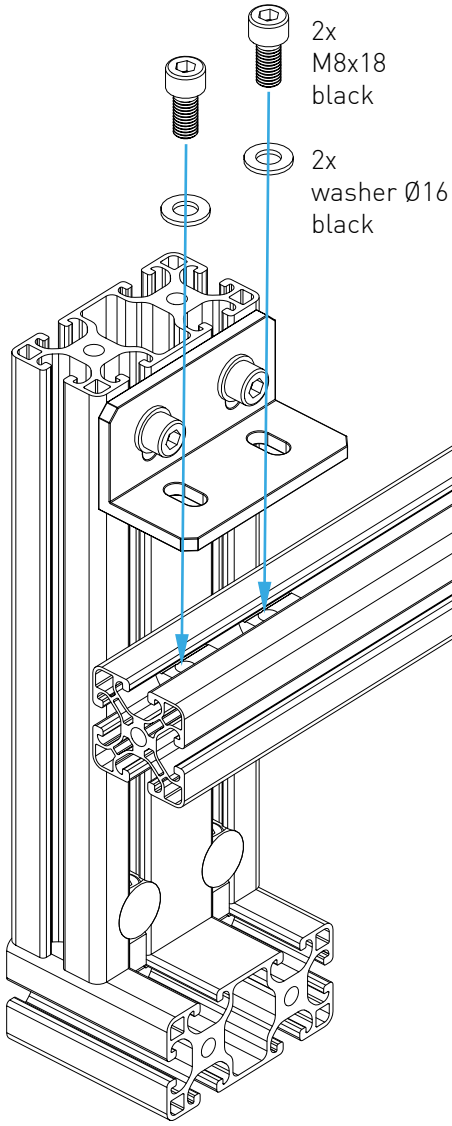

Assembly
example

COLLECTIVE MOUNT ADD ON HOLDER

Instruction Manual
Bedienungsanleitung
Mode d'emploi

GENERAL ASSEMBLY INFOS

PROFILE NUT

HEX KEY SET WITH BALL HEAD + EXTENSION OR SIMILAR REQUIRED

UNIVERSAL CONNECTOR

BOLT DIMENSIONS AND HOW TO MEASURE THEM [mm]

PROFILE CAP ASSEMBLY

PARTS

[dimensions in mm / different scales]
No extra or spare parts listed!

ASSEMBLY

VIRPIL BUTTON BOX

[dimensions in mm / different scales]
No extra or spare parts listed!

PARTS

1x

2x

4x

2x

4x

ASSEMBLING

WARTHOG THROTTLE

[dimensions in mm / different scales]
No extra or spare parts listed!

PARTS

ASSEMBLING

WARNING NOTICES

CAUTION! Do not clamp your fingers while attaching the collective mount add-on holder.
CAUTION! Check before usage if all screws are tightened.