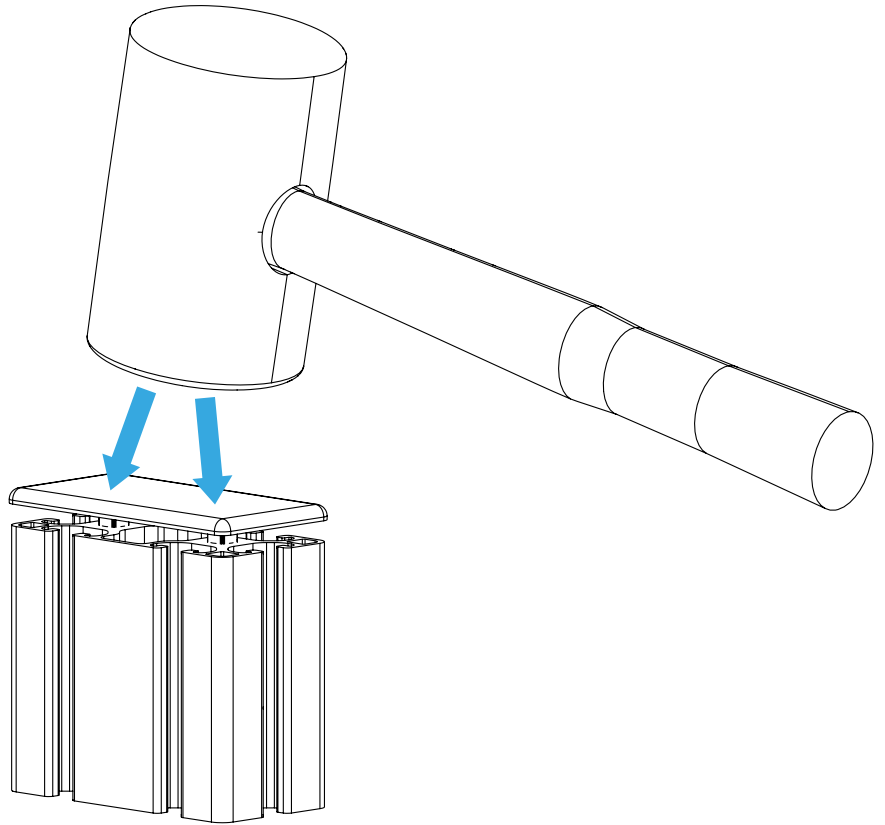

Assembly
example

COLLECTIVE MOUNT ADD ON HOLDER

Instruction Manual
Bedienungsanleitung
Mode d'emploi

GENERAL ASSEMBLY INFOS

PROFILE NUT

HEX KEY SET WITH BALL HEAD + EXTENSION OR SIMILAR REQUIRED

UNIVERSAL CONNECTOR

BOLT DIMENSIONS AND HOW TO MEASURE THEM [mm]

PROFILE CAP ASSEMBLY

PARTS

[dimensions in mm / different scales]
No extra or spare parts listed!

ASSEMBLY

VIRPIL BUTTON BOX

[dimensions in mm / different scales]
No extra or spare parts listed!