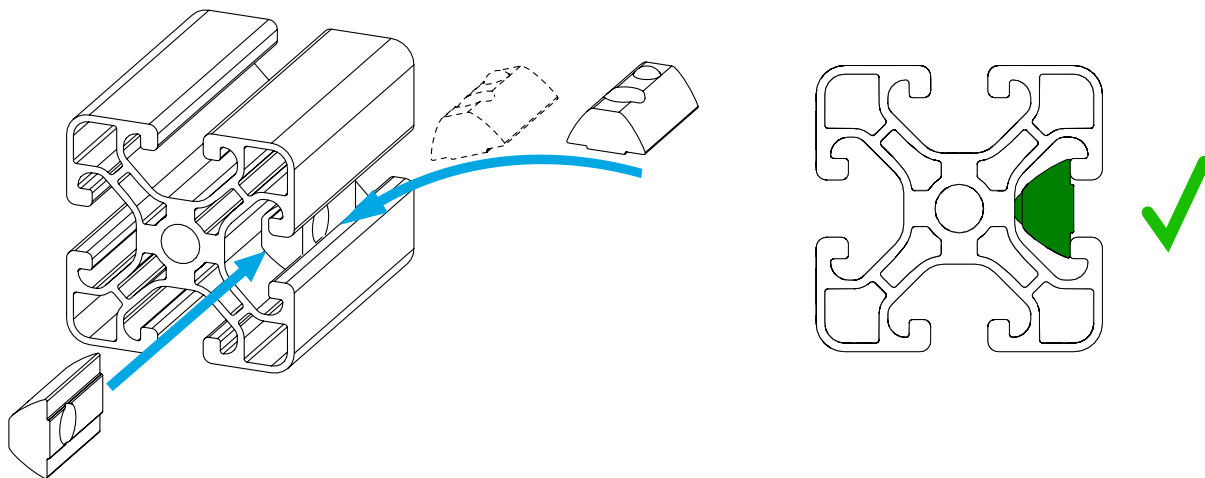

Assembly
example

COLLECTIVE MOUNT ADD ON HOLDER

Instruction Manual
Bedienungsanleitung
Mode d'emploi

GENERAL ASSEMBLY INFOS

PROFILE NUT

HEX KEY SET WITH BALL HEAD + EXTENSION OR SIMILAR REQUIRED

UNIVERSAL CONNECTOR

BOLT DIMENSIONS AND HOW TO MEASURE THEM [mm]

PROFILE CAP ASSEMBLY

PARTS

[dimensions in mm / different scales]
No extra or spare parts listed!

ASSEMBLY

VIRPIL BUTTON BOX

[dimensions in mm / different scales]
No extra or spare parts listed!