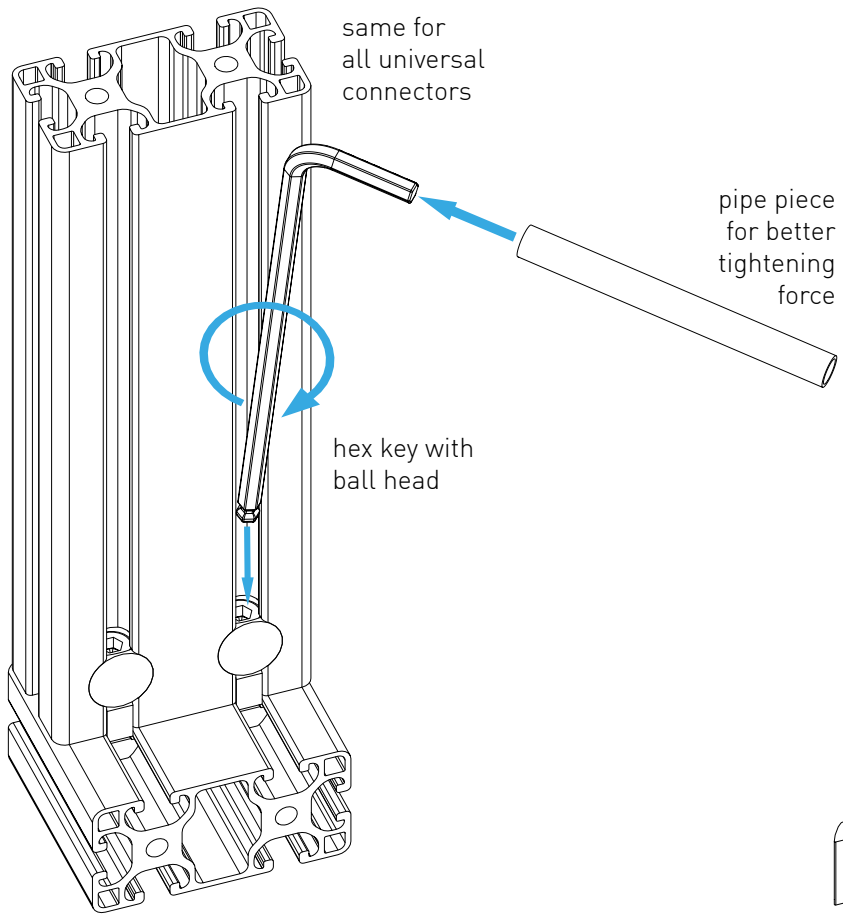

BOLT DIMENSIONS AND HOW TO MEASURE THEM [mm]

PROFILE CAP ASSEMBLY

PARTS

[dimensions in mm / different scales]
No extra or spare parts listed!

ASSEMBLY

VIRPIL BUTTON BOX

[dimensions in mm / different scales]
No extra or spare parts listed!

PARTS

1x

2x

4x

2x

4x

ASSEMBLING

WARTHOG THROTTLE