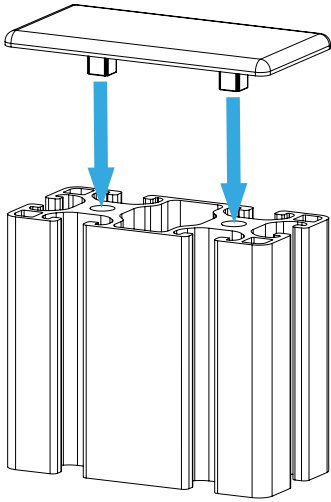

Assembly
example

COLLECTIVE MOUNT ADD ON HOLDER

Instruction Manual
Bedienungsanleitung
Mode d'emploi

GENERAL ASSEMBLY INFOS

PROFILE NUT

HEX KEY SET WITH BALL HEAD + EXTENSION OR SIMILAR REQUIRED

UNIVERSAL CONNECTOR

BOLT DIMENSIONS AND HOW TO MEASURE THEM [mm]

PROFILE CAP ASSEMBLY

PARTS

[dimensions in mm / different scales]
No extra or spare parts listed!

ASSEMBLY

VIRPIL BUTTON BOX

[dimensions in mm / different scales]
No extra or spare parts listed!