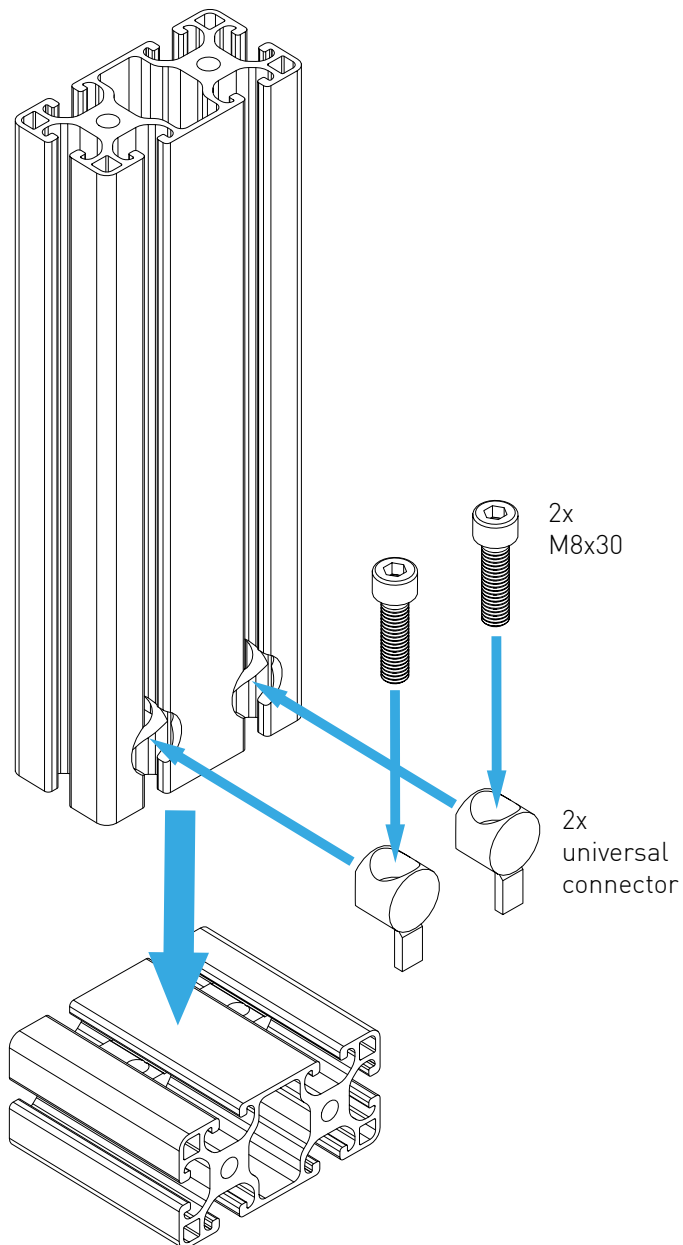

Assembly
example

COLLECTIVE MOUNT ADD ON HOLDER

Instruction Manual
Bedienungsanleitung
Mode d'emploi

GENERAL ASSEMBLY INFOS

PROFILE NUT

HEX KEY SET WITH BALL HEAD + EXTENSION OR SIMILAR REQUIRED

UNIVERSAL CONNECTOR

BOLT DIMENSIONS AND HOW TO MEASURE THEM [mm]

PROFILE CAP ASSEMBLY

PARTS

[dimensions in mm / different scales]
No extra or spare parts listed!

ASSEMBLY

VIRPIL BUTTON BOX

[dimensions in mm / different scales]
No extra or spare parts listed!

PARTS

1x

2x

4x

2x

4x

ASSEMBLING

WARTHOG THROTTLE

[dimensions in mm / different scales]
No extra or spare parts listed!

PARTS

ASSEMBLING

WARNING NOTICES

CAUTION! Do not clamp your fingers while attaching the collective mount add-on holder.
CAUTION! Check before usage if all screws are tightened.