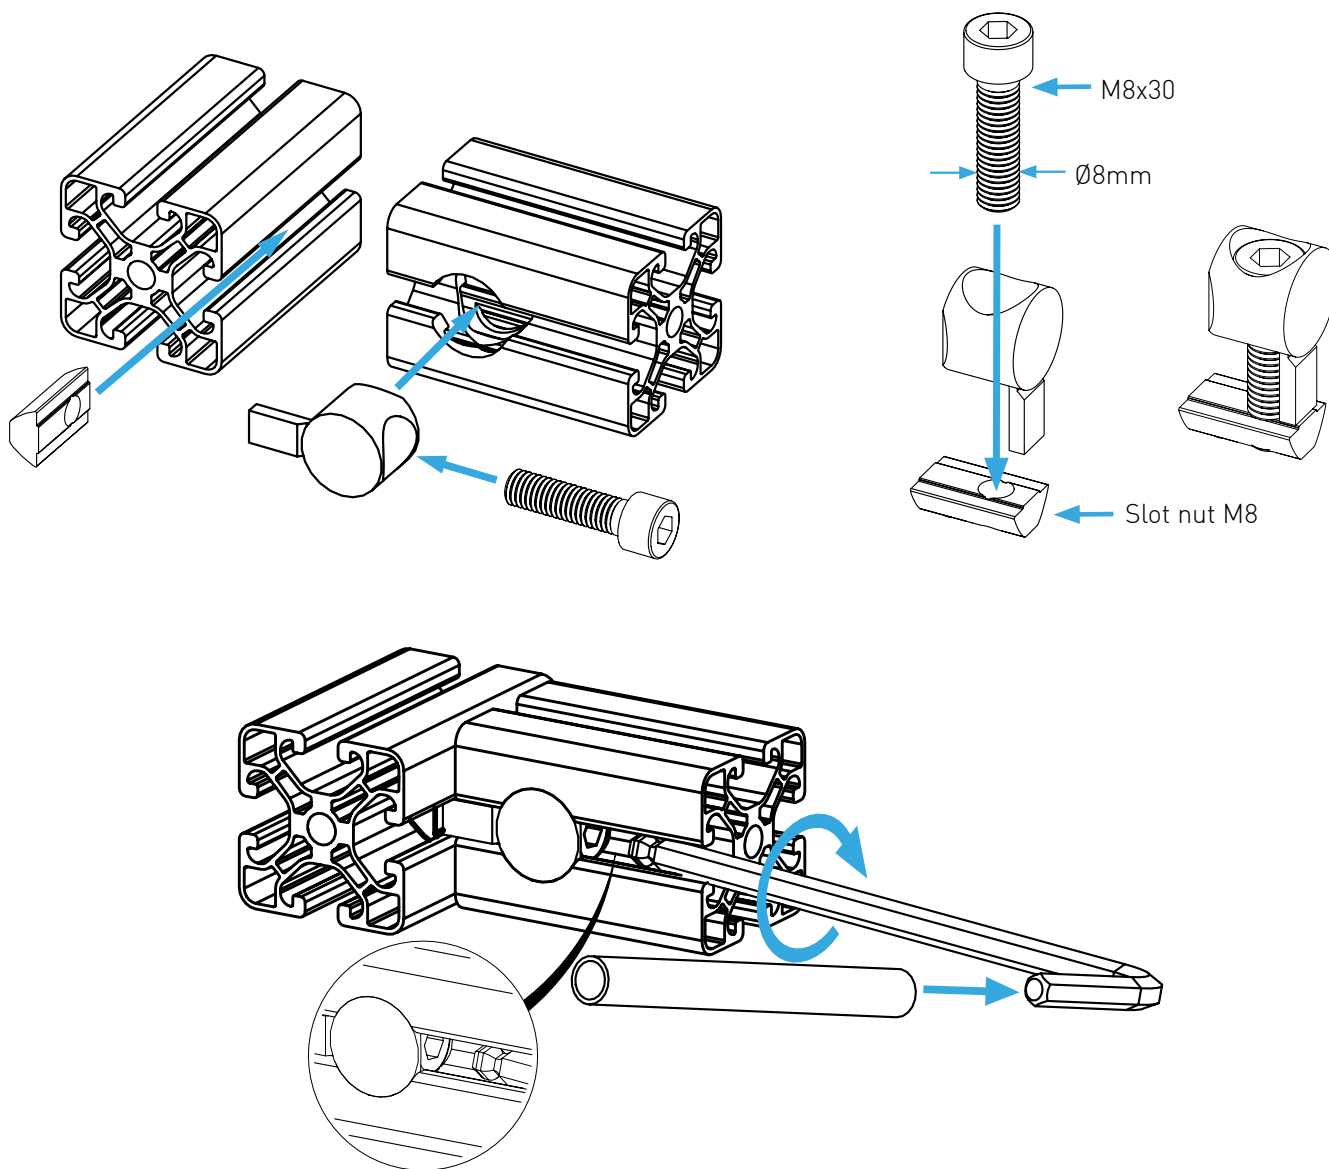

Assembly
example

COLLECTIVE MOUNT ADD ON HOLDER

Instruction Manual
Bedienungsanleitung
Mode d'emploi

GENERAL ASSEMBLY INFOS

PROFILE NUT

HEX KEY SET WITH BALL HEAD + EXTENSION OR SIMILAR REQUIRED

UNIVERSAL CONNECTOR

BOLT DIMENSIONS AND HOW TO MEASURE THEM [mm]

PROFILE CAP ASSEMBLY

PARTS

[dimensions in mm / different scales]
No extra or spare parts listed!

ASSEMBLY

VIRPIL BUTTON BOX

[dimensions in mm / different scales]
No extra or spare parts listed!

PARTS

1x

2x

4x

2x

4x

ASSEMBLING

WARTHOG THROTTLE