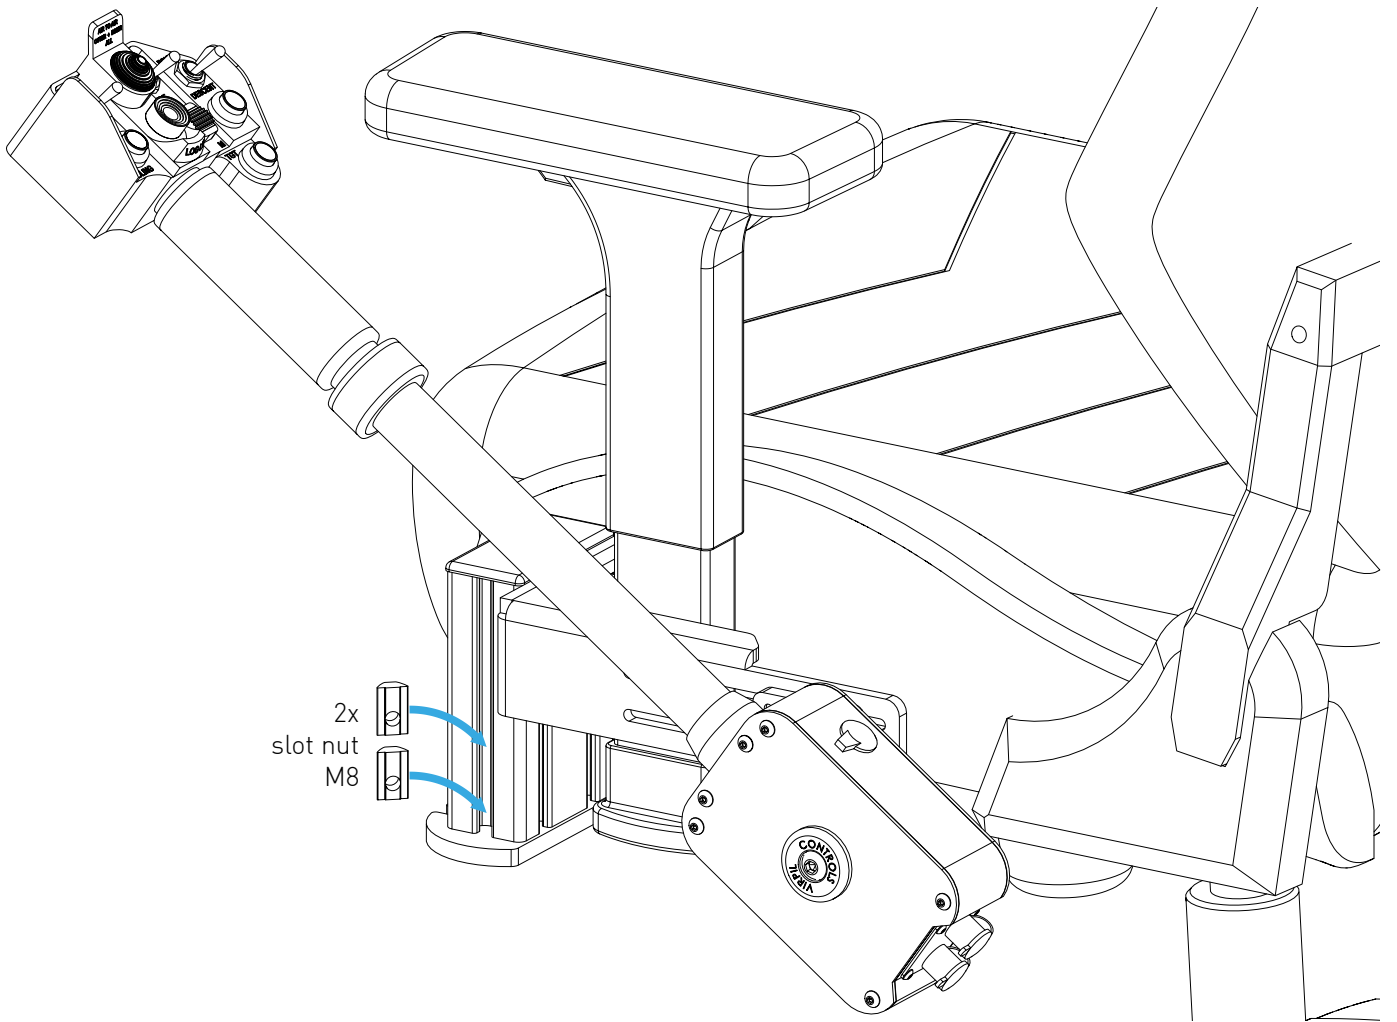

BOLT DIMENSIONS AND HOW TO MEASURE THEM [mm]

PROFILE CAP ASSEMBLY

PARTS

[dimensions in mm / different scales]
No extra or spare parts listed!

ASSEMBLY

VIRPIL BUTTON BOX

[dimensions in mm / different scales]
No extra or spare parts listed!

PARTS

1x

2x

4x

2x

4x

ASSEMBLING

WARTHOG THROTTLE