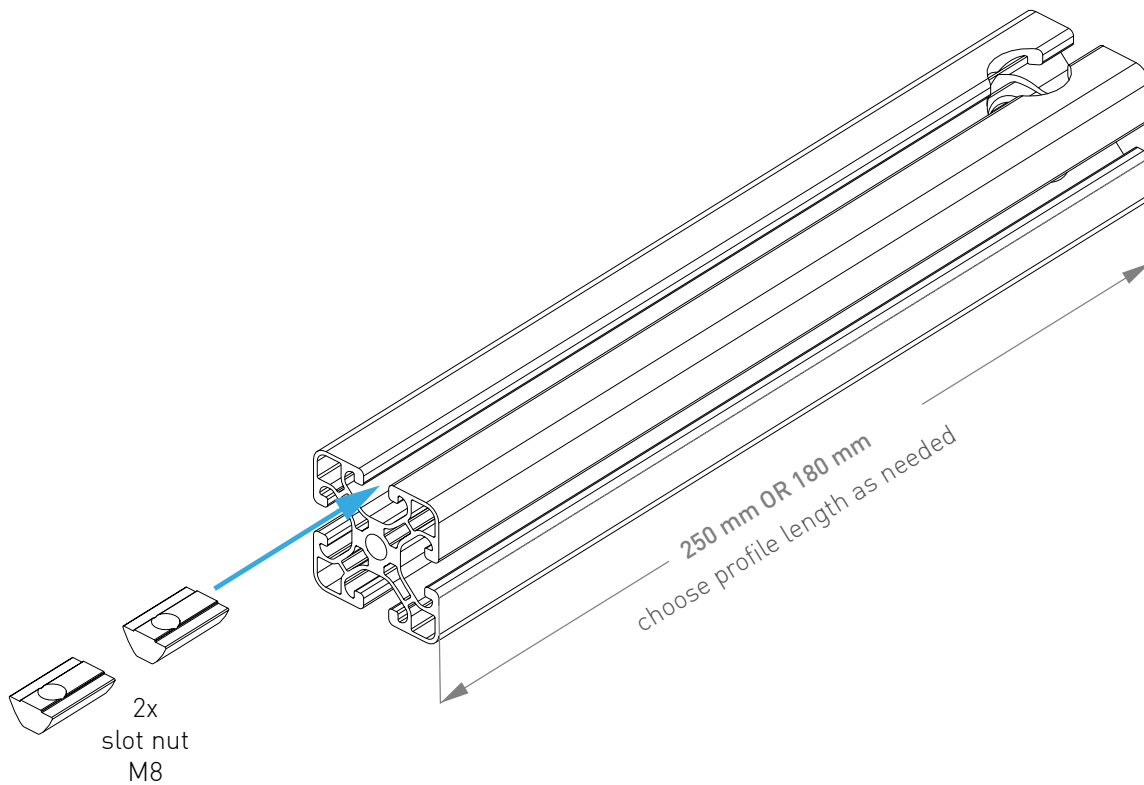

BOLT DIMENSIONS AND HOW TO MEASURE THEM [mm]

PROFILE CAP ASSEMBLY

PARTS

[dimensions in mm / different scales]
No extra or spare parts listed!

ASSEMBLY

VIRPIL BUTTON BOX

[dimensions in mm / different scales]
No extra or spare parts listed!

PARTS

1x

2x

4x

2x

4x

ASSEMBLING

WARTHOG THROTTLE