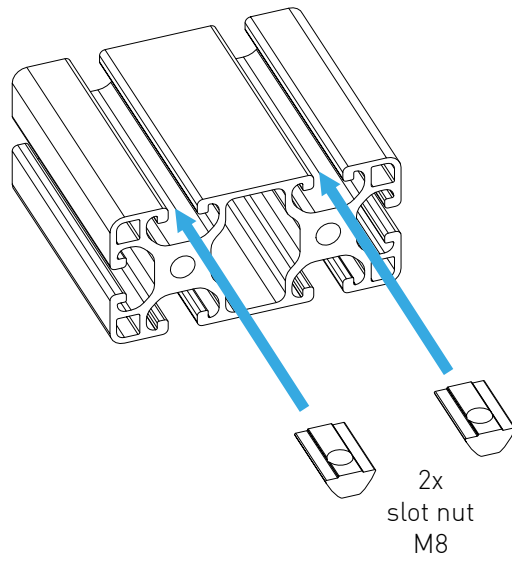

Assembly
example

COLLECTIVE MOUNT ADD ON HOLDER

Instruction Manual
Bedienungsanleitung
Mode d'emploi

GENERAL ASSEMBLY INFOS

PROFILE NUT

HEX KEY SET WITH BALL HEAD + EXTENSION OR SIMILAR REQUIRED

UNIVERSAL CONNECTOR

BOLT DIMENSIONS AND HOW TO MEASURE THEM [mm]

PROFILE CAP ASSEMBLY

PARTS

[dimensions in mm / different scales]
No extra or spare parts listed!

ASSEMBLY

VIRPIL BUTTON BOX

[dimensions in mm / different scales]
No extra or spare parts listed!

PARTS

1x

2x

4x

2x

4x

ASSEMBLING

WARTHOG THROTTLE

[dimensions in mm / different scales]
No extra or spare parts listed!

PARTS

ASSEMBLING

WARNING NOTICES

CAUTION! Do not clamp your fingers while attaching the collective mount add-on holder.
CAUTION! Check before usage if all screws are tightened.