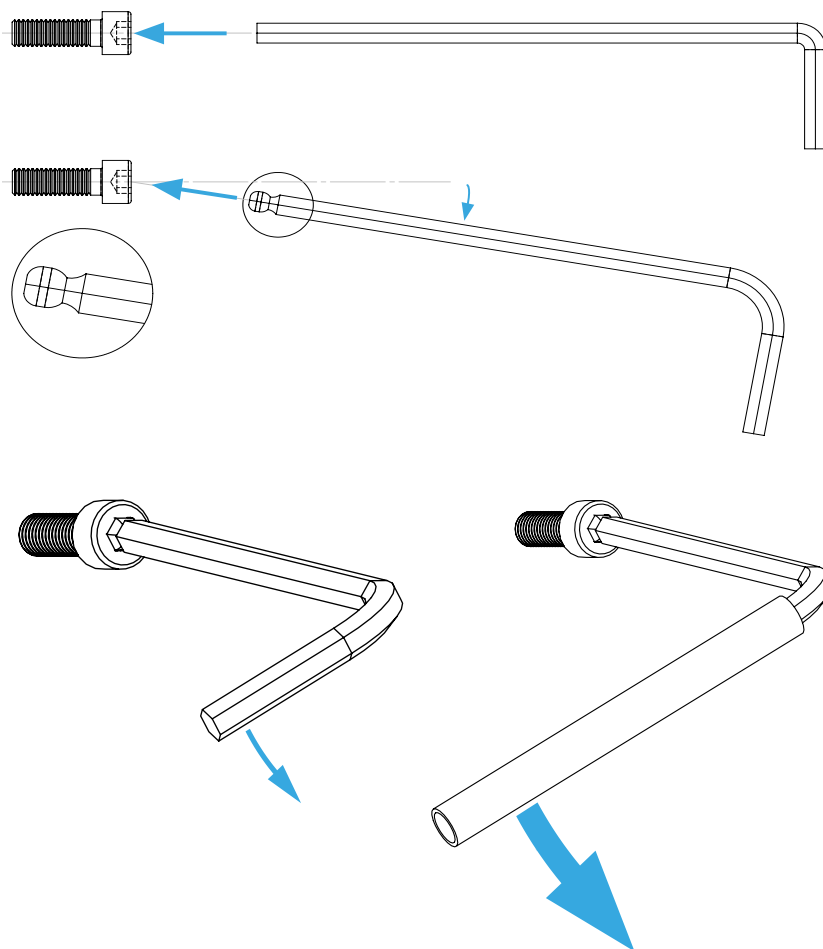

Assembly
example

COLLECTIVE MOUNT ADD ON HOLDER

Instruction Manual
Bedienungsanleitung
Mode d'emploi

GENERAL ASSEMBLY INFOS

PROFILE NUT

HEX KEY SET WITH BALL HEAD + EXTENSION OR SIMILAR REQUIRED

UNIVERSAL CONNECTOR

BOLT DIMENSIONS AND HOW TO MEASURE THEM [mm]

PROFILE CAP ASSEMBLY

PARTS

[dimensions in mm / different scales]
No extra or spare parts listed!

ASSEMBLY

VIRPIL BUTTON BOX

[dimensions in mm / different scales]
No extra or spare parts listed!

PARTS

1x

2x

4x

2x

4x

ASSEMBLING

WARTHOG THROTTLE