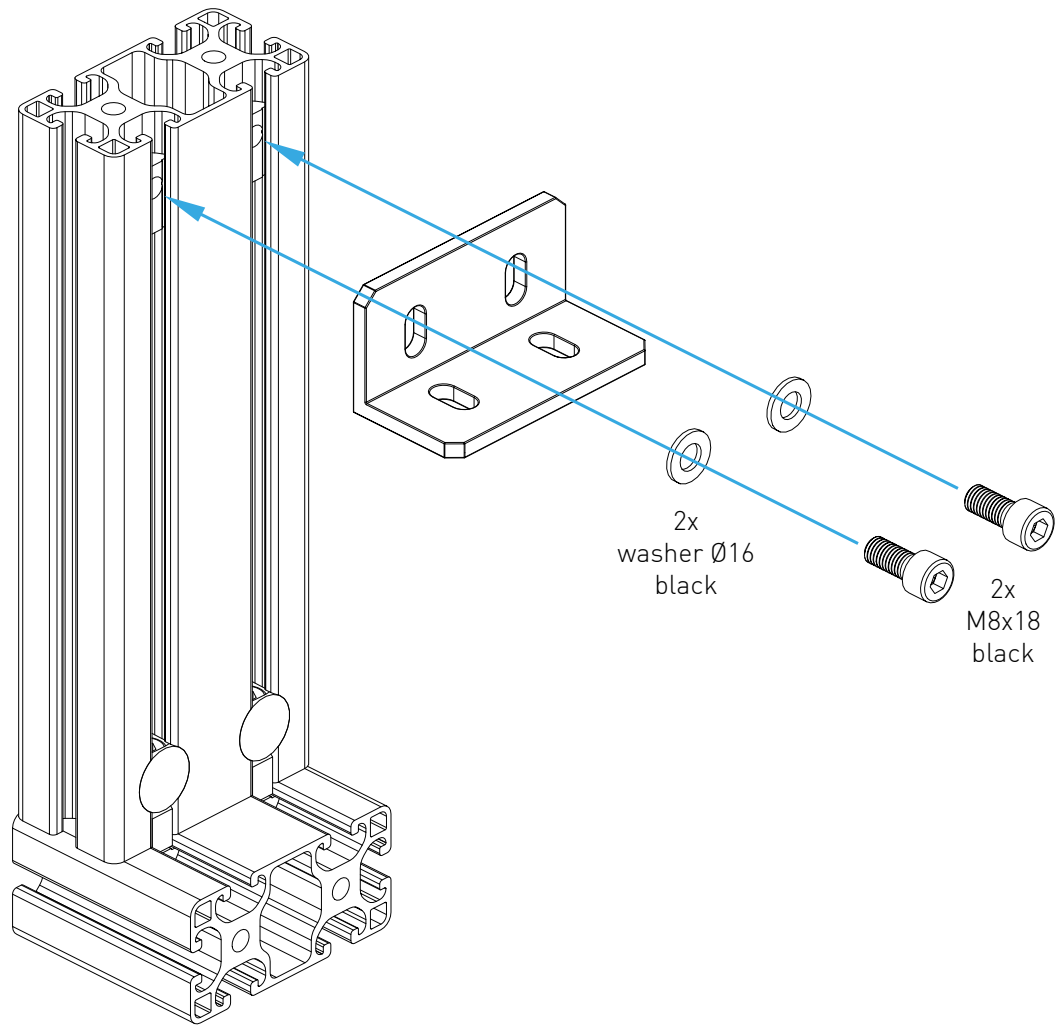

Assembly
example

COLLECTIVE MOUNT ADD ON HOLDER

Instruction Manual
Bedienungsanleitung
Mode d'emploi

GENERAL ASSEMBLY INFOS

PROFILE NUT

HEX KEY SET WITH BALL HEAD + EXTENSION OR SIMILAR REQUIRED

UNIVERSAL CONNECTOR

BOLT DIMENSIONS AND HOW TO MEASURE THEM [mm]

PROFILE CAP ASSEMBLY

PARTS

[dimensions in mm / different scales]
No extra or spare parts listed!

ASSEMBLY

VIRPIL BUTTON BOX

[dimensions in mm / different scales]
No extra or spare parts listed!

PARTS

1x

2x

4x

2x

4x

ASSEMBLING

WARTHOG THROTTLE