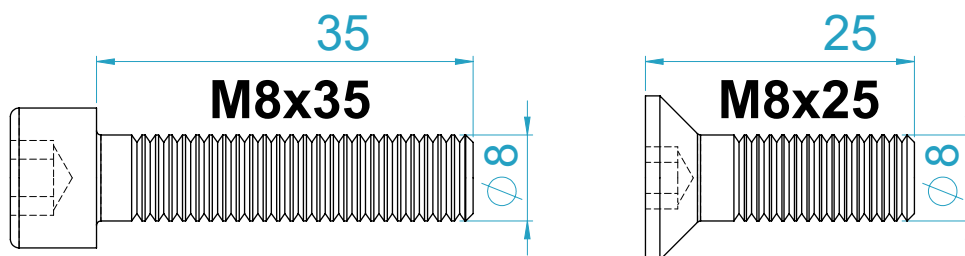

Assembly
example

COLLECTIVE MOUNT ADD ON HOLDER

Instruction Manual
Bedienungsanleitung
Mode d'emploi

GENERAL ASSEMBLY INFOS

PROFILE NUT

HEX KEY SET WITH BALL HEAD + EXTENSION OR SIMILAR REQUIRED

UNIVERSAL CONNECTOR

BOLT DIMENSIONS AND HOW TO MEASURE THEM [mm]

PROFILE CAP ASSEMBLY

PARTS

[dimensions in mm / different scales]
No extra or spare parts listed!

ASSEMBLY

VIRPIL BUTTON BOX

[dimensions in mm / different scales]
No extra or spare parts listed!