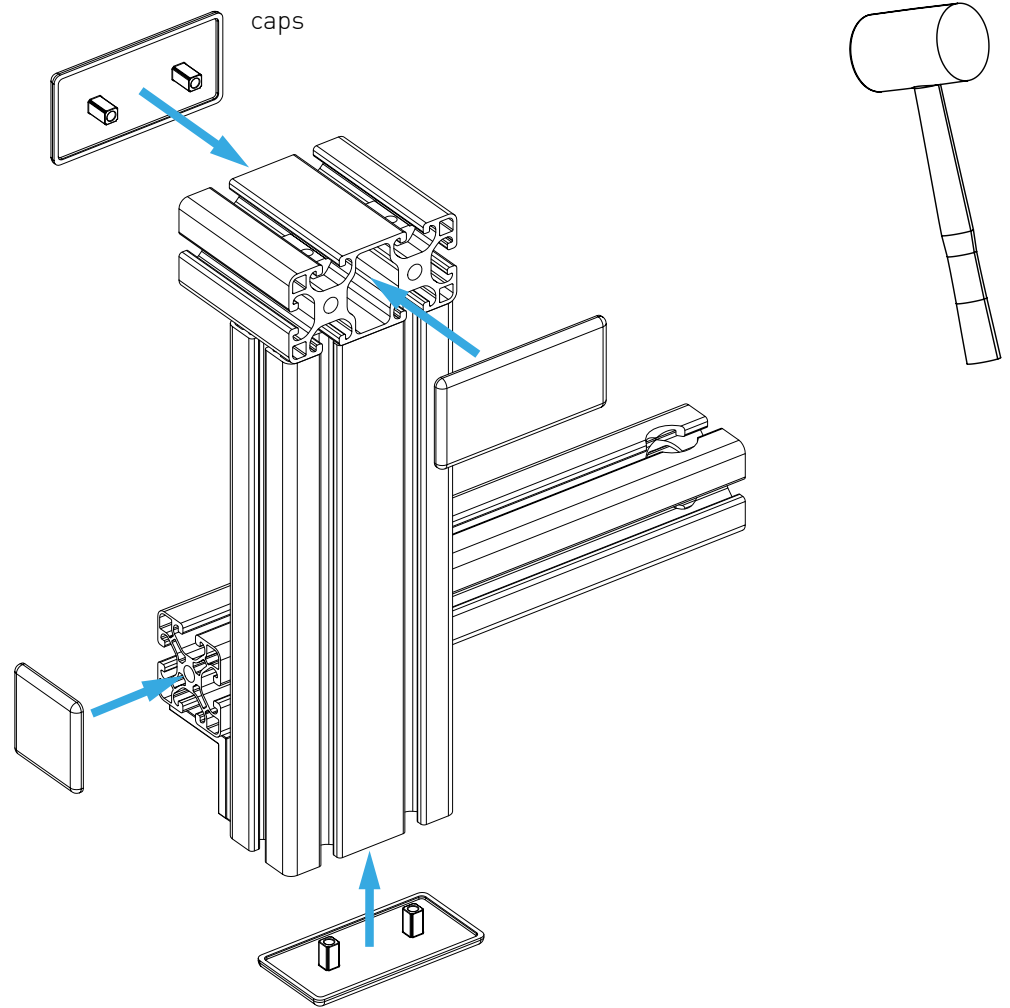

BOLT DIMENSIONS AND HOW TO MEASURE THEM [mm]

PROFILE CAP ASSEMBLY

PARTS

[dimensions in mm / different scales]
No extra or spare parts listed!

ASSEMBLY

VIRPIL BUTTON BOX

[dimensions in mm / different scales]
No extra or spare parts listed!

PARTS

1x

2x

4x

2x

4x

ASSEMBLING

WARTHOG THROTTLE