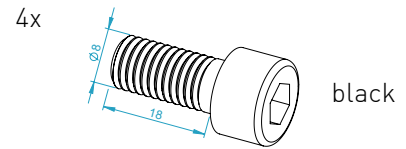

BOLT DIMENSIONS AND HOW TO MEASURE THEM [mm]

PROFILE CAP ASSEMBLY

PARTS

[dimensions in mm / different scales]
No extra or spare parts listed!

ASSEMBLY

VIRPIL BUTTON BOX

[dimensions in mm / different scales]
No extra or spare parts listed!

PARTS

1x

2x

4x

2x

4x

ASSEMBLING

WARTHOG THROTTLE