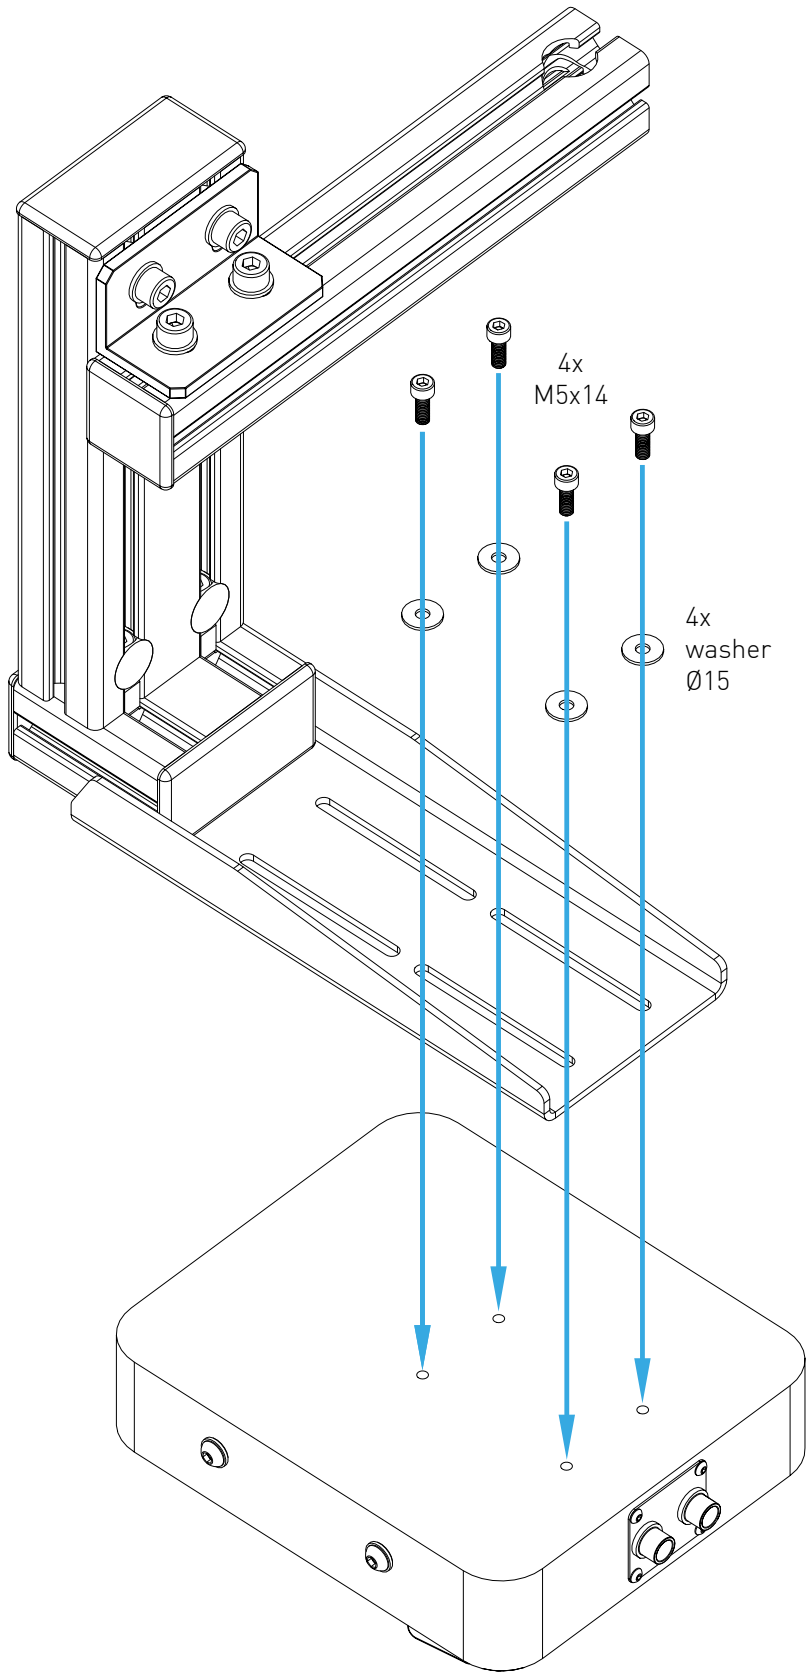

BOLT DIMENSIONS AND HOW TO MEASURE THEM [mm]

PROFILE CAP ASSEMBLY

PARTS

[dimensions in mm / different scales]
No extra or spare parts listed!

ASSEMBLY

VIRPIL BUTTON BOX

[dimensions in mm / different scales]
No extra or spare parts listed!

PARTS

1x

2x

4x

2x

4x

ASSEMBLING

WARTHOG THROTTLE

[dimensions in mm / different scales]
No extra or spare parts listed!

PARTS

ASSEMBLING

WARNING NOTICES

CAUTION! Do not clamp your fingers while attaching the collective mount add-on holder.
CAUTION! Check before usage if all screws are tightened.