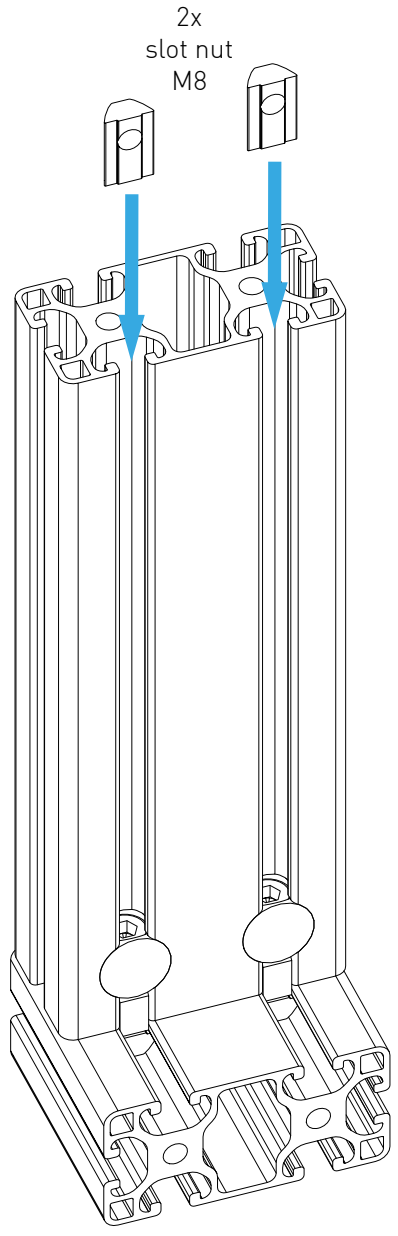

Assembly
example

COLLECTIVE MOUNT ADD ON HOLDER

Instruction Manual
Bedienungsanleitung
Mode d'emploi

GENERAL ASSEMBLY INFOS

PROFILE NUT

HEX KEY SET WITH BALL HEAD + EXTENSION OR SIMILAR REQUIRED

UNIVERSAL CONNECTOR

BOLT DIMENSIONS AND HOW TO MEASURE THEM [mm]

PROFILE CAP ASSEMBLY

PARTS

[dimensions in mm / different scales]
No extra or spare parts listed!

ASSEMBLY

VIRPIL BUTTON BOX

[dimensions in mm / different scales]
No extra or spare parts listed!

PARTS

1x

2x

4x

2x

4x

ASSEMBLING

WARTHOG THROTTLE

[dimensions in mm / different scales]
No extra or spare parts listed!

PARTS

ASSEMBLING

WARNING NOTICES

CAUTION! Do not clamp your fingers while attaching the collective mount add-on holder.
CAUTION! Check before usage if all screws are tightened.