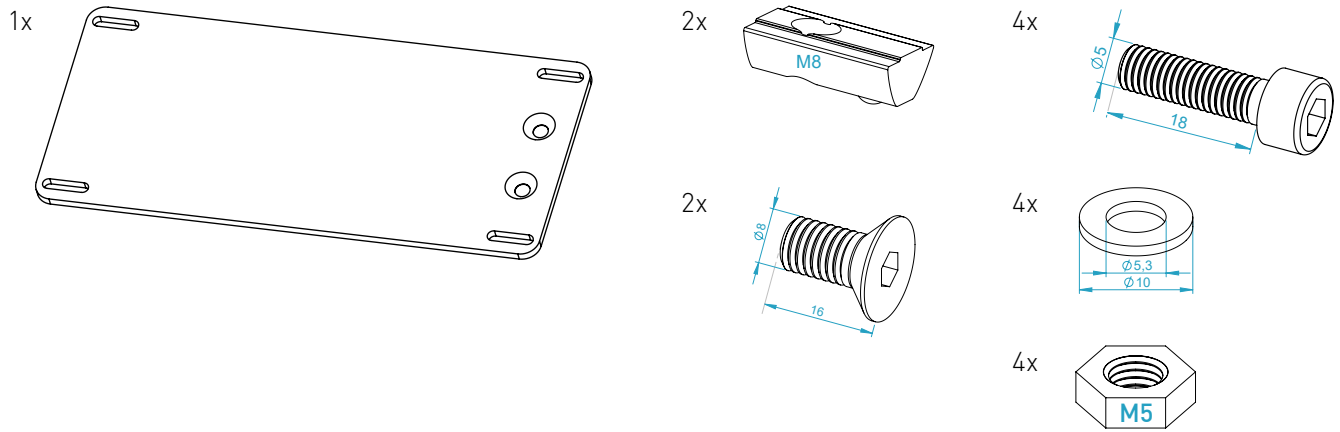

WARTHOG THROTTLE

[dimensions in mm / different scales]
No extra or spare parts listed!

PARTS