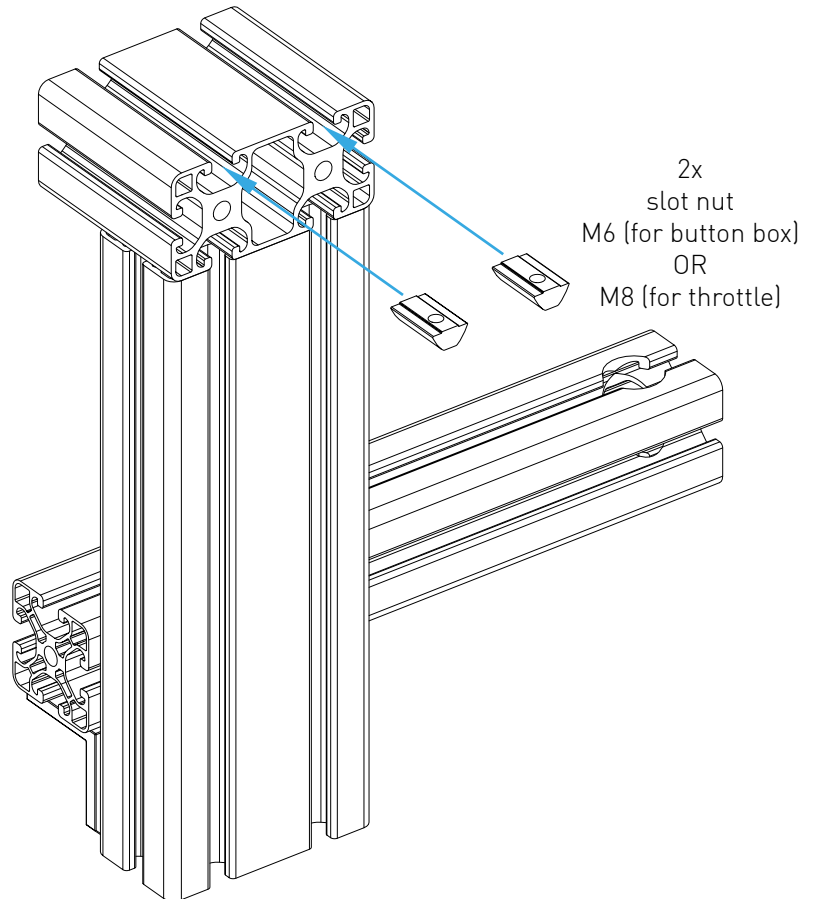

Assembly
example

COLLECTIVE MOUNT ADD ON HOLDER

Instruction Manual
Bedienungsanleitung
Mode d'emploi

GENERAL ASSEMBLY INFOS

PROFILE NUT

HEX KEY SET WITH BALL HEAD + EXTENSION OR SIMILAR REQUIRED

UNIVERSAL CONNECTOR

BOLT DIMENSIONS AND HOW TO MEASURE THEM [mm]

PROFILE CAP ASSEMBLY

PARTS

[dimensions in mm / different scales]
No extra or spare parts listed!

ASSEMBLY

VIRPIL BUTTON BOX

[dimensions in mm / different scales]
No extra or spare parts listed!

PARTS

1x

2x

4x

2x

4x

ASSEMBLING

WARTHOG THROTTLE