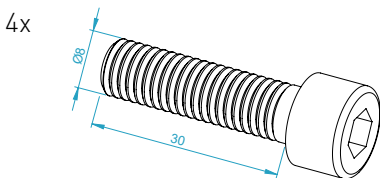

BOLT DIMENSIONS AND HOW TO MEASURE THEM [mm]

PROFILE CAP ASSEMBLY

PARTS

[dimensions in mm / different scales]
No extra or spare parts listed!

ASSEMBLY

VIRPIL BUTTON BOX

[dimensions in mm / different scales]
No extra or spare parts listed!

PARTS

1x

2x

4x

2x

4x

ASSEMBLING

WARTHOG THROTTLE