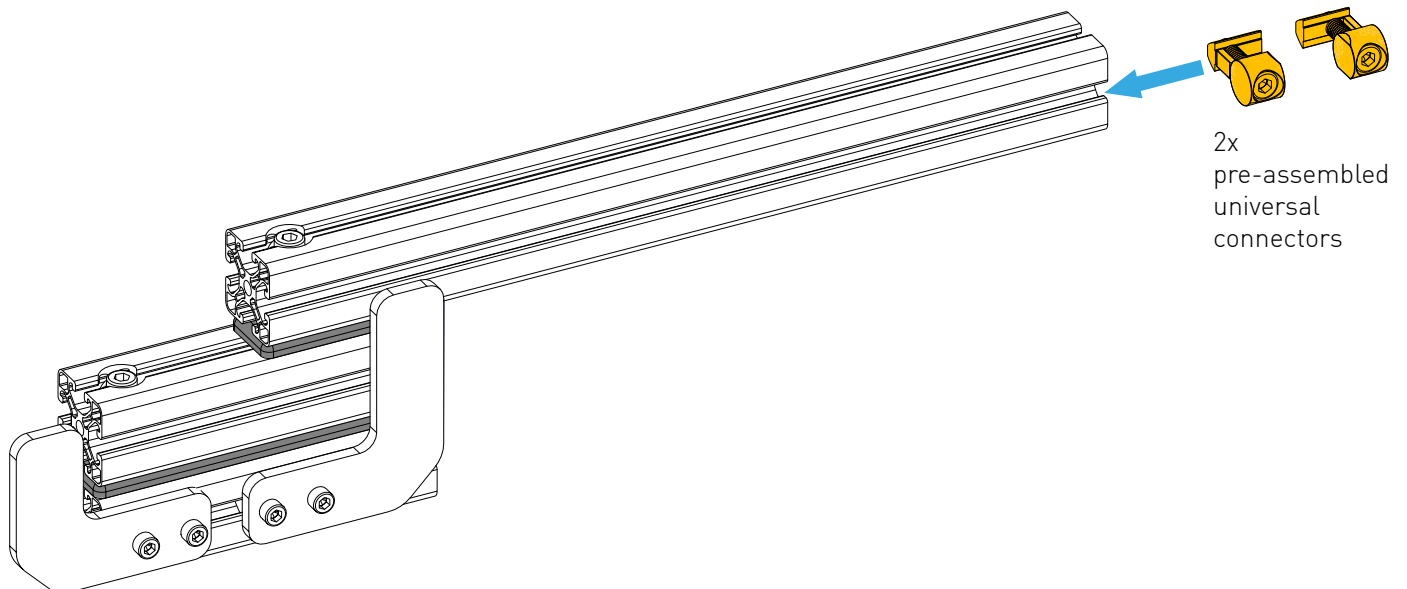

ALTERNATIVE

BOLT DIMENSIONS AND HOW TO MEASURE THEM [mm]

PROFILE CAP ASSEMBLY

PARTS

[dimensions in mm / different scales]
No extra or spare parts listed!

1x

2x

6x

2x

8x

8x

10x

2x

4x

4x

ASSEMBLY

To position the stop brackets, loosen/tighten the screws marked green.

2x pre-assembled universal connectors

Adjustment of joint friction

WARNING NOTICES

CAUTION! Do not clamp your fingers while attaching the keyboard tray.
CAUTION! Check before usage if all screws are tightened.