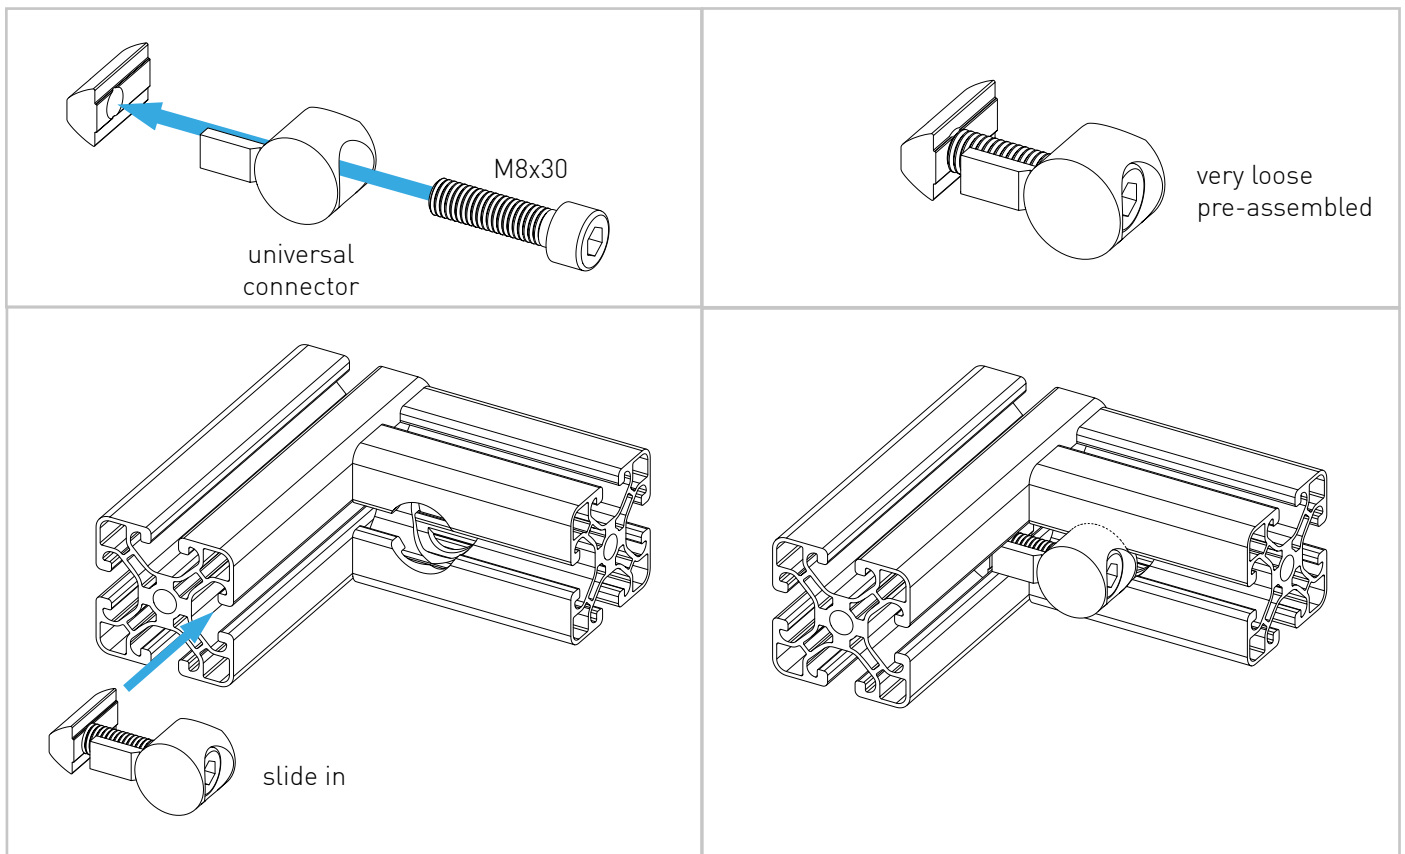

CHAIR MOUNT KEYBOARD TRAY

MK.2

Instruction Manual
Bedienungsanleitung
Mode d'emploi

GENERAL ASSEMBLY INFO AND HOW TO

PROFILE NUT

HEX KEY SET WITH BALL HEAD + EXTENSION OR SIMILAR REQUIRED

UNIVERSAL CONNECTOR

ALTERNATIVE

BOLT DIMENSIONS AND HOW TO MEASURE THEM [mm]

PROFILE CAP ASSEMBLY

PARTS

[dimensions in mm / different scales]
No extra or spare parts listed!

1x

2x

6x