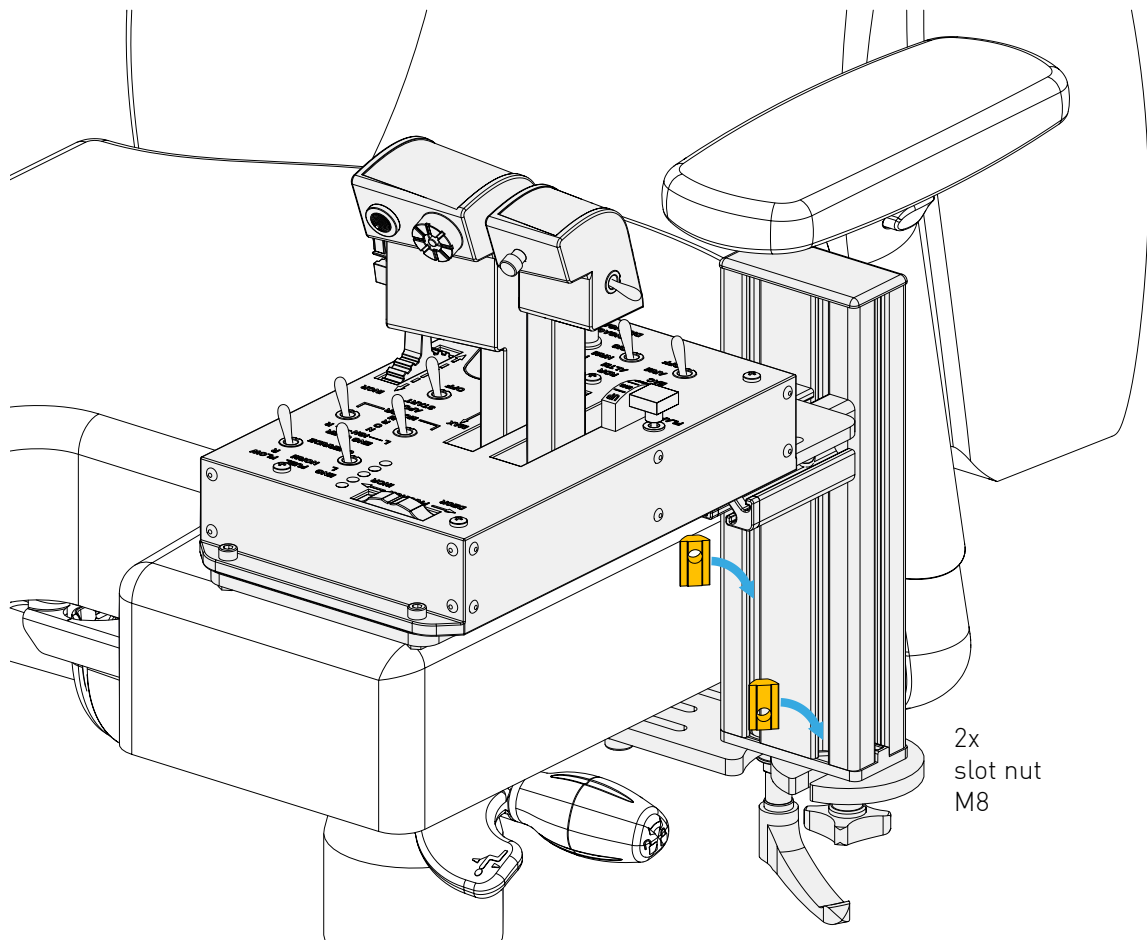

To position the stop brackets, loosen/tighten the screws marked green.

2x pre-assembled universal connectors

Adjustment of joint friction

WARNING NOTICES

CAUTION! Do not clamp your fingers while attaching the keyboard tray.
CAUTION! Check before usage if all screws are tightened.