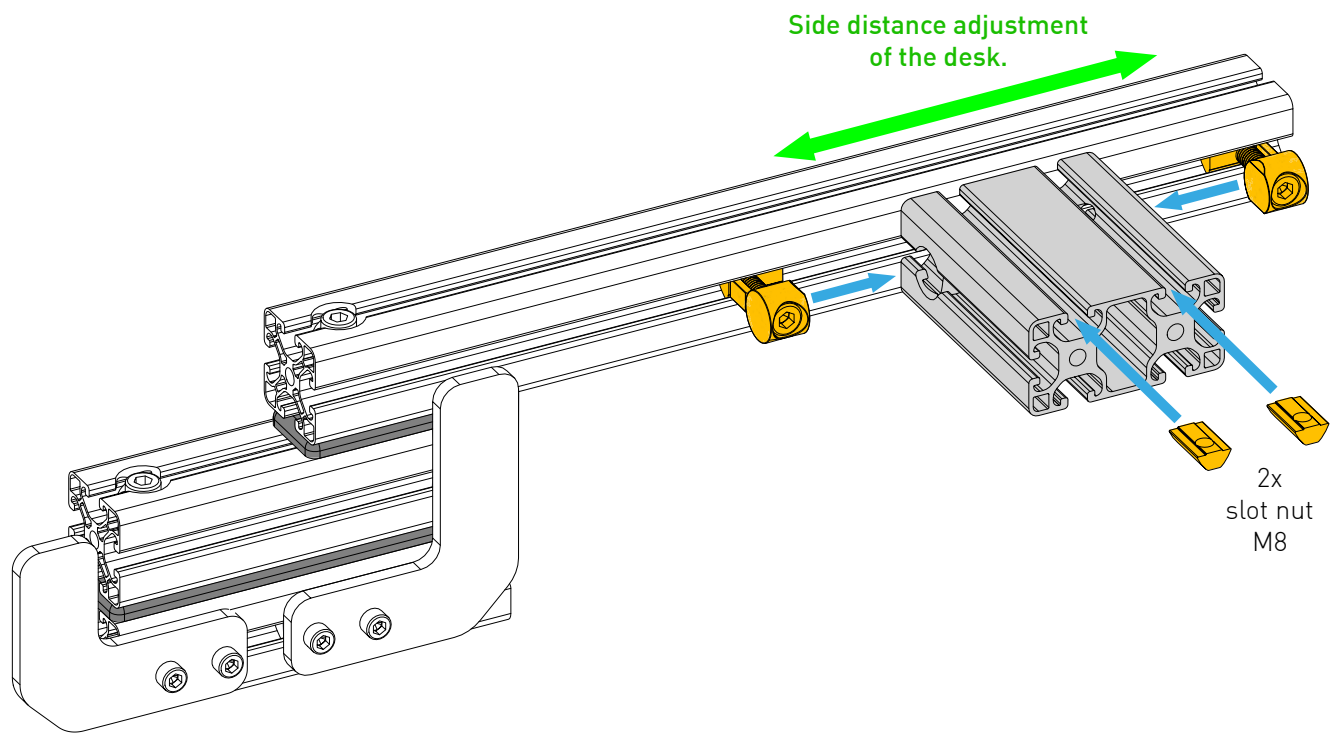

ALTERNATIVE

BOLT DIMENSIONS AND HOW TO MEASURE THEM [mm]

PROFILE CAP ASSEMBLY

PARTS

[dimensions in mm / different scales]
No extra or spare parts listed!

1x

2x

6x

To position the stop brackets, loosen/tighten the screws marked green.

2x pre-assembled universal connectors

Adjustment of joint friction

WARNING NOTICES

CAUTION! Do not clamp your fingers while attaching the keyboard tray.
CAUTION! Check before usage if all screws are tightened.