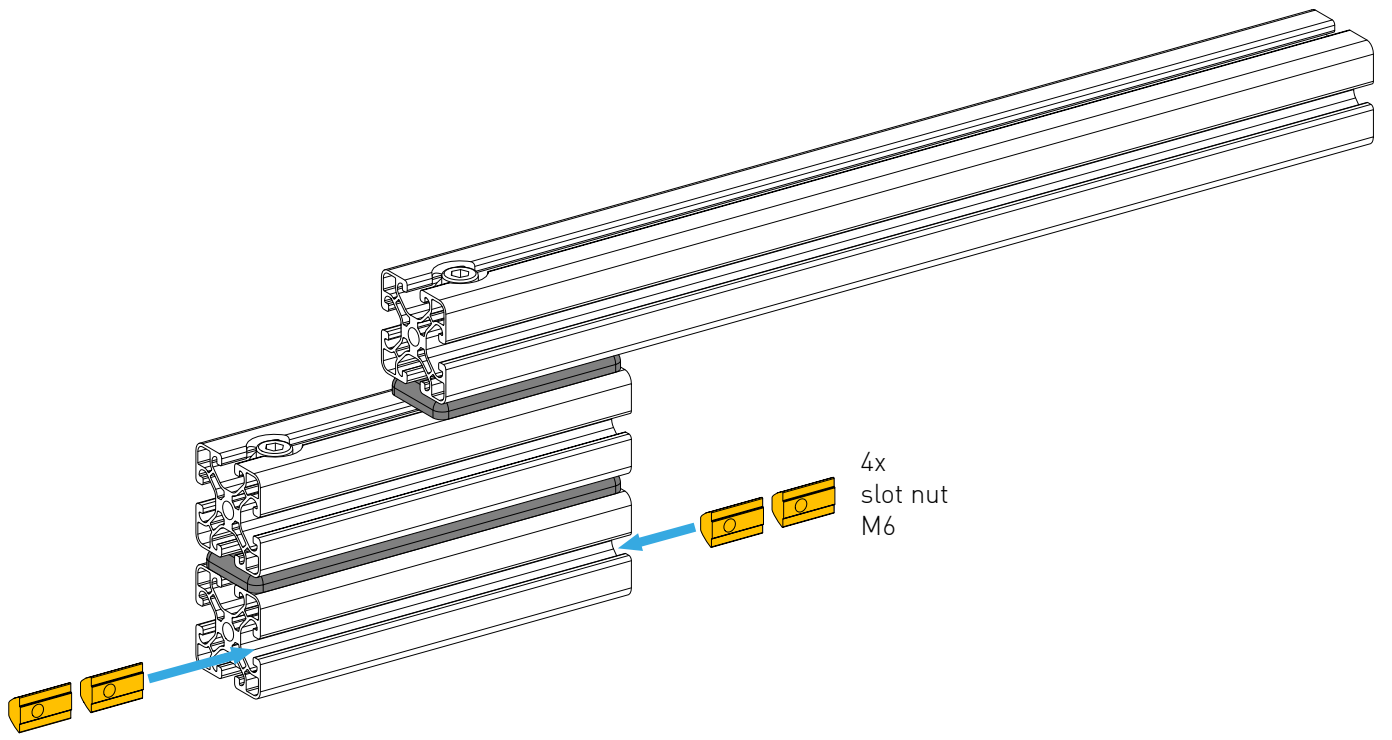

ALTERNATIVE

BOLT DIMENSIONS AND HOW TO MEASURE THEM [mm]

PROFILE CAP ASSEMBLY

PARTS

[dimensions in mm / different scales]
No extra or spare parts listed!

1x

2x

6x

2x

8x

8x

10x

2x

4x

4x

ASSEMBLY

To position the stop brackets, loosen/tighten the screws marked green.

2x pre-assembled universal connectors

Adjustment of joint friction

WARNING NOTICES

CAUTION! Do not clamp your fingers while attaching the keyboard tray.
CAUTION! Check before usage if all screws are tightened.