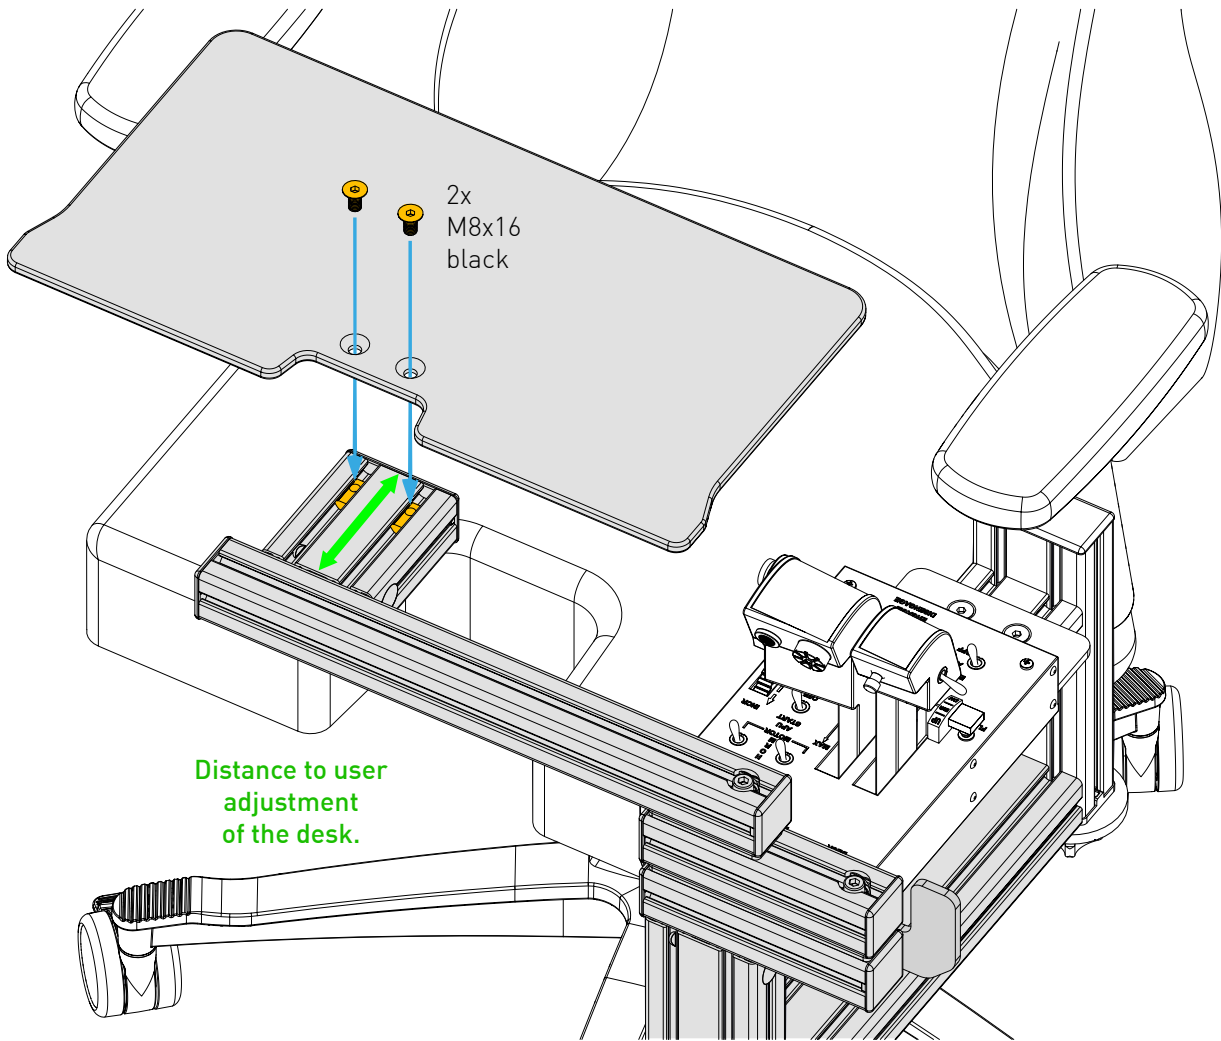

To position the stop brackets, loosen/tighten the screws marked green.

2x pre-assembled universal connectors

Adjustment of joint friction

WARNING NOTICES

CAUTION! Do not clamp your fingers while attaching the keyboard tray.
CAUTION! Check before usage if all screws are tightened.