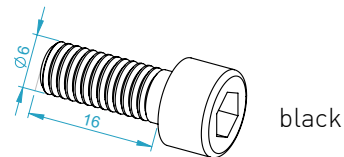

ALTERNATIVE

BOLT DIMENSIONS AND HOW TO MEASURE THEM [mm]

PROFILE CAP ASSEMBLY

PARTS

[dimensions in mm / different scales]
No extra or spare parts listed!

1x

2x

6x

2x

8x

8x

10x

2x

4x

4x

ASSEMBLY