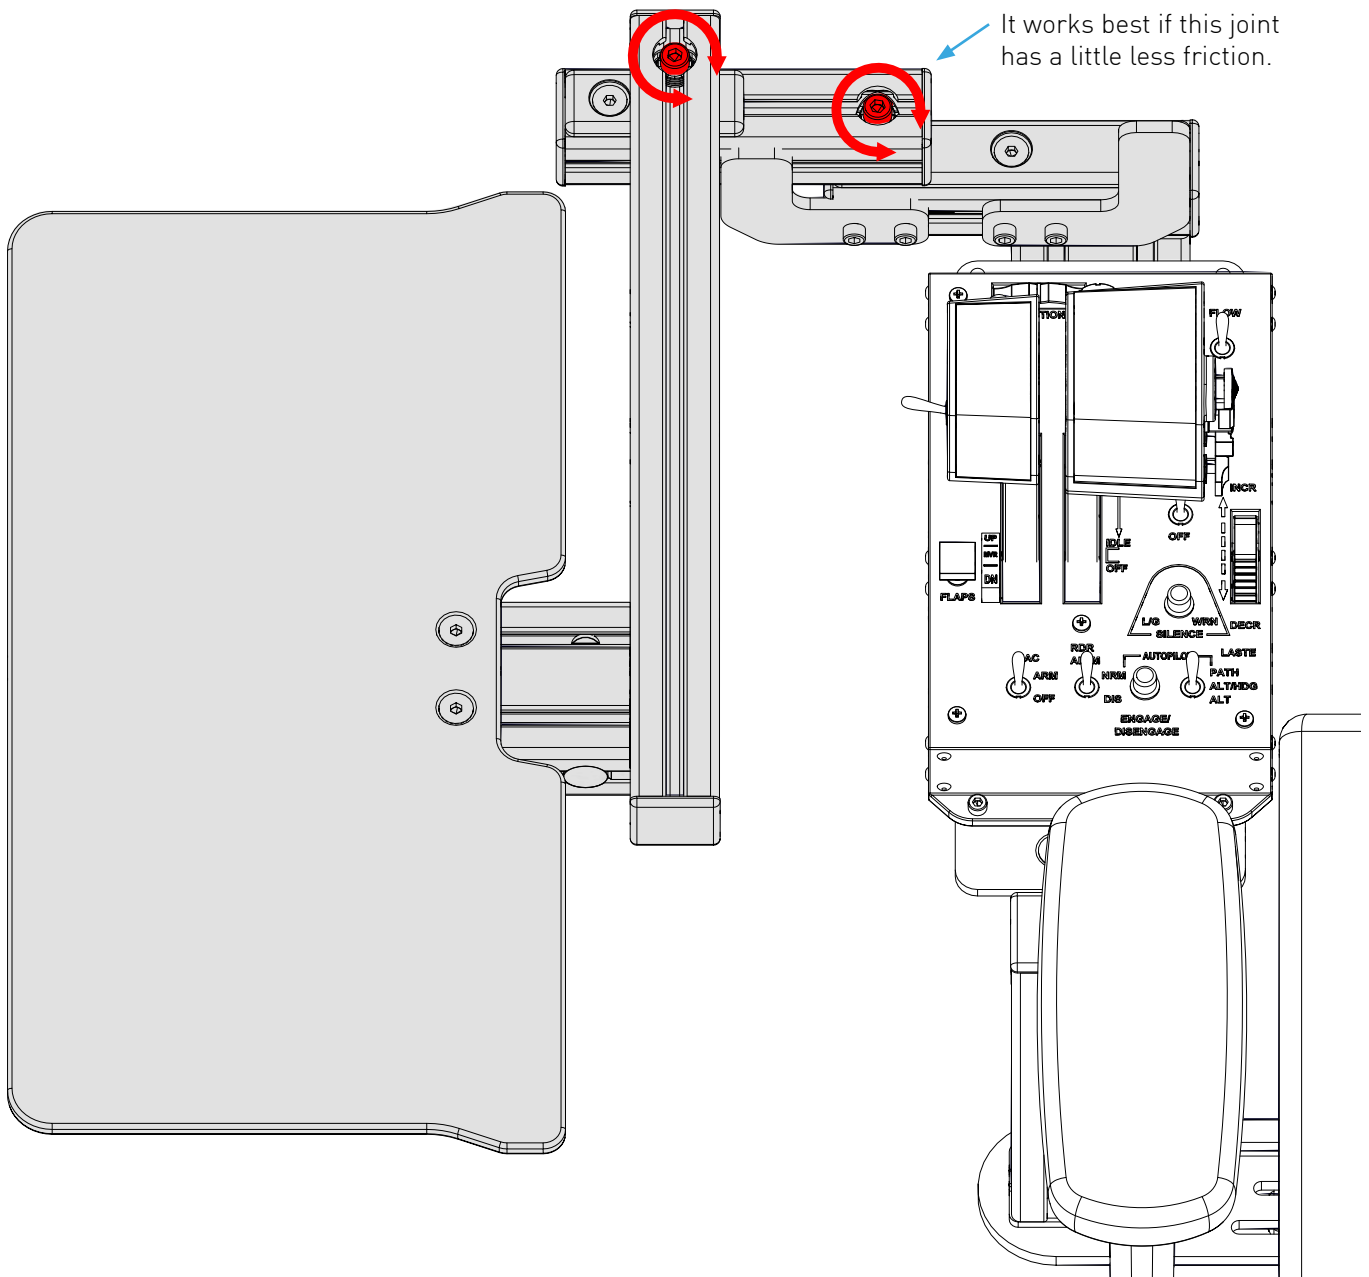

To position the stop brackets, loosen/tighten the screws marked green.

2x pre-assembled universal connectors

Adjustment of joint friction

WARNING NOTICES

CAUTION! Do not clamp your fingers while attaching the keyboard tray.
CAUTION! Check before usage if all screws are tightened.