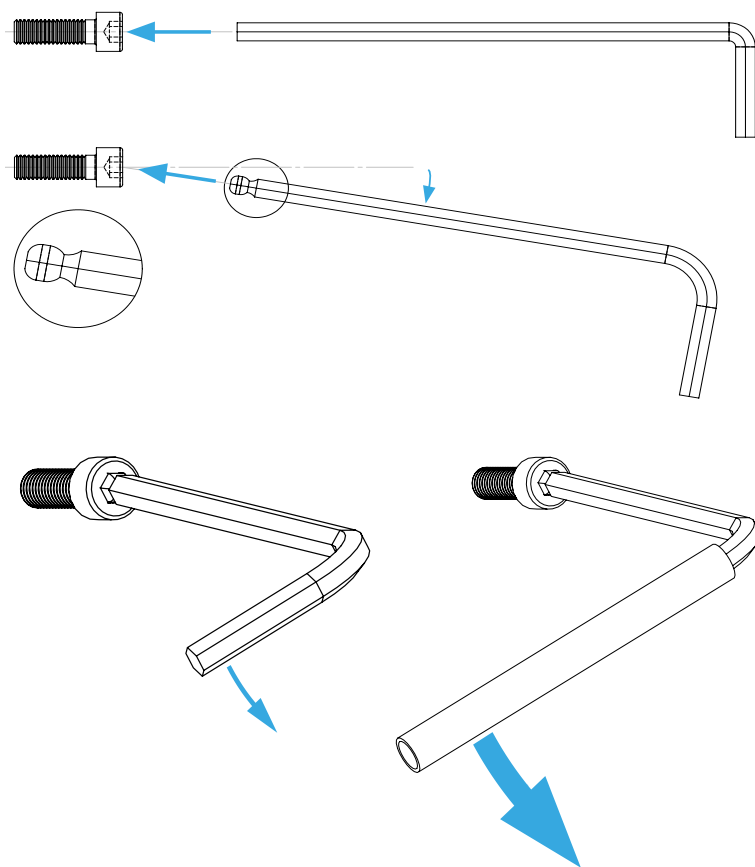

CHAIR MOUNT KEYBOARD TRAY

MK.2

Instruction Manual
Bedienungsanleitung
Mode d'emploi

GENERAL ASSEMBLY INFO AND HOW TO

PROFILE NUT

HEX KEY SET WITH BALL HEAD + EXTENSION OR SIMILAR REQUIRED

UNIVERSAL CONNECTOR

ALTERNATIVE

BOLT DIMENSIONS AND HOW TO MEASURE THEM [mm]

PROFILE CAP ASSEMBLY

PARTS

[dimensions in mm / different scales]
No extra or spare parts listed!

1x

2x

6x

To position the stop brackets, loosen/tighten the screws marked green.

2x pre-assembled universal connectors

Adjustment of joint friction

WARNING NOTICES

CAUTION! Do not clamp your fingers while attaching the keyboard tray.
CAUTION! Check before usage if all screws are tightened.