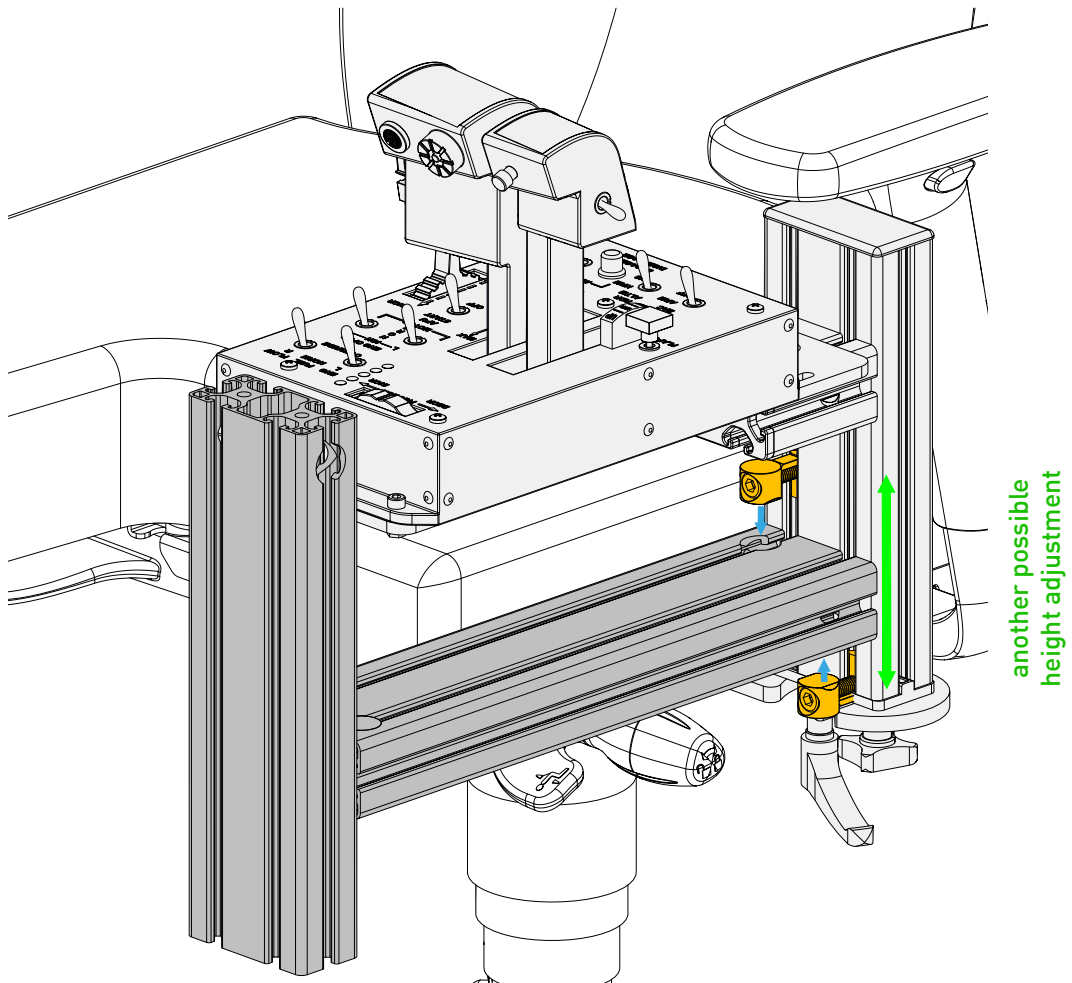

ALTERNATIVE

BOLT DIMENSIONS AND HOW TO MEASURE THEM [mm]

PROFILE CAP ASSEMBLY

PARTS

[dimensions in mm / different scales]
No extra or spare parts listed!

1x

2x

6x

To position the stop brackets, loosen/tighten the screws marked green.

2x pre-assembled universal connectors

Adjustment of joint friction

WARNING NOTICES

CAUTION! Do not clamp your fingers while attaching the keyboard tray.
CAUTION! Check before usage if all screws are tightened.