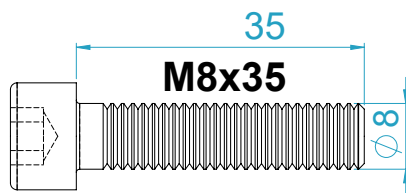

CHAIR MOUNT KEYBOARD TRAY

MK.2

Instruction Manual
Bedienungsanleitung
Mode d'emploi

GENERAL ASSEMBLY INFO AND HOW TO

PROFILE NUT

HEX KEY SET WITH BALL HEAD + EXTENSION OR SIMILAR REQUIRED

UNIVERSAL CONNECTOR

ALTERNATIVE

BOLT DIMENSIONS AND HOW TO MEASURE THEM [mm]

PROFILE CAP ASSEMBLY

PARTS

[dimensions in mm / different scales]
No extra or spare parts listed!

1x

2x

6x