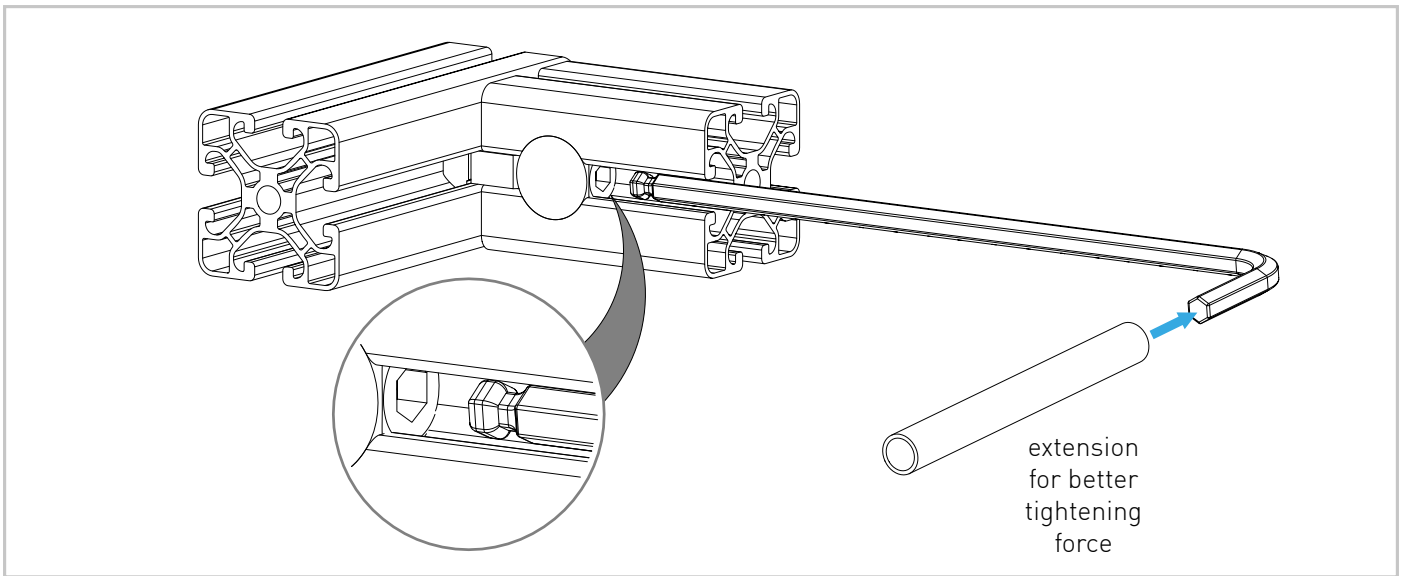

CHAIR MOUNT KEYBOARD TRAY

MK.2

Instruction Manual
Bedienungsanleitung
Mode d'emploi

GENERAL ASSEMBLY INFO AND HOW TO

PROFILE NUT

HEX KEY SET WITH BALL HEAD + EXTENSION OR SIMILAR REQUIRED

UNIVERSAL CONNECTOR

ALTERNATIVE

BOLT DIMENSIONS AND HOW TO MEASURE THEM [mm]

PROFILE CAP ASSEMBLY

PARTS

[dimensions in mm / different scales]
No extra or spare parts listed!

1x

2x

6x