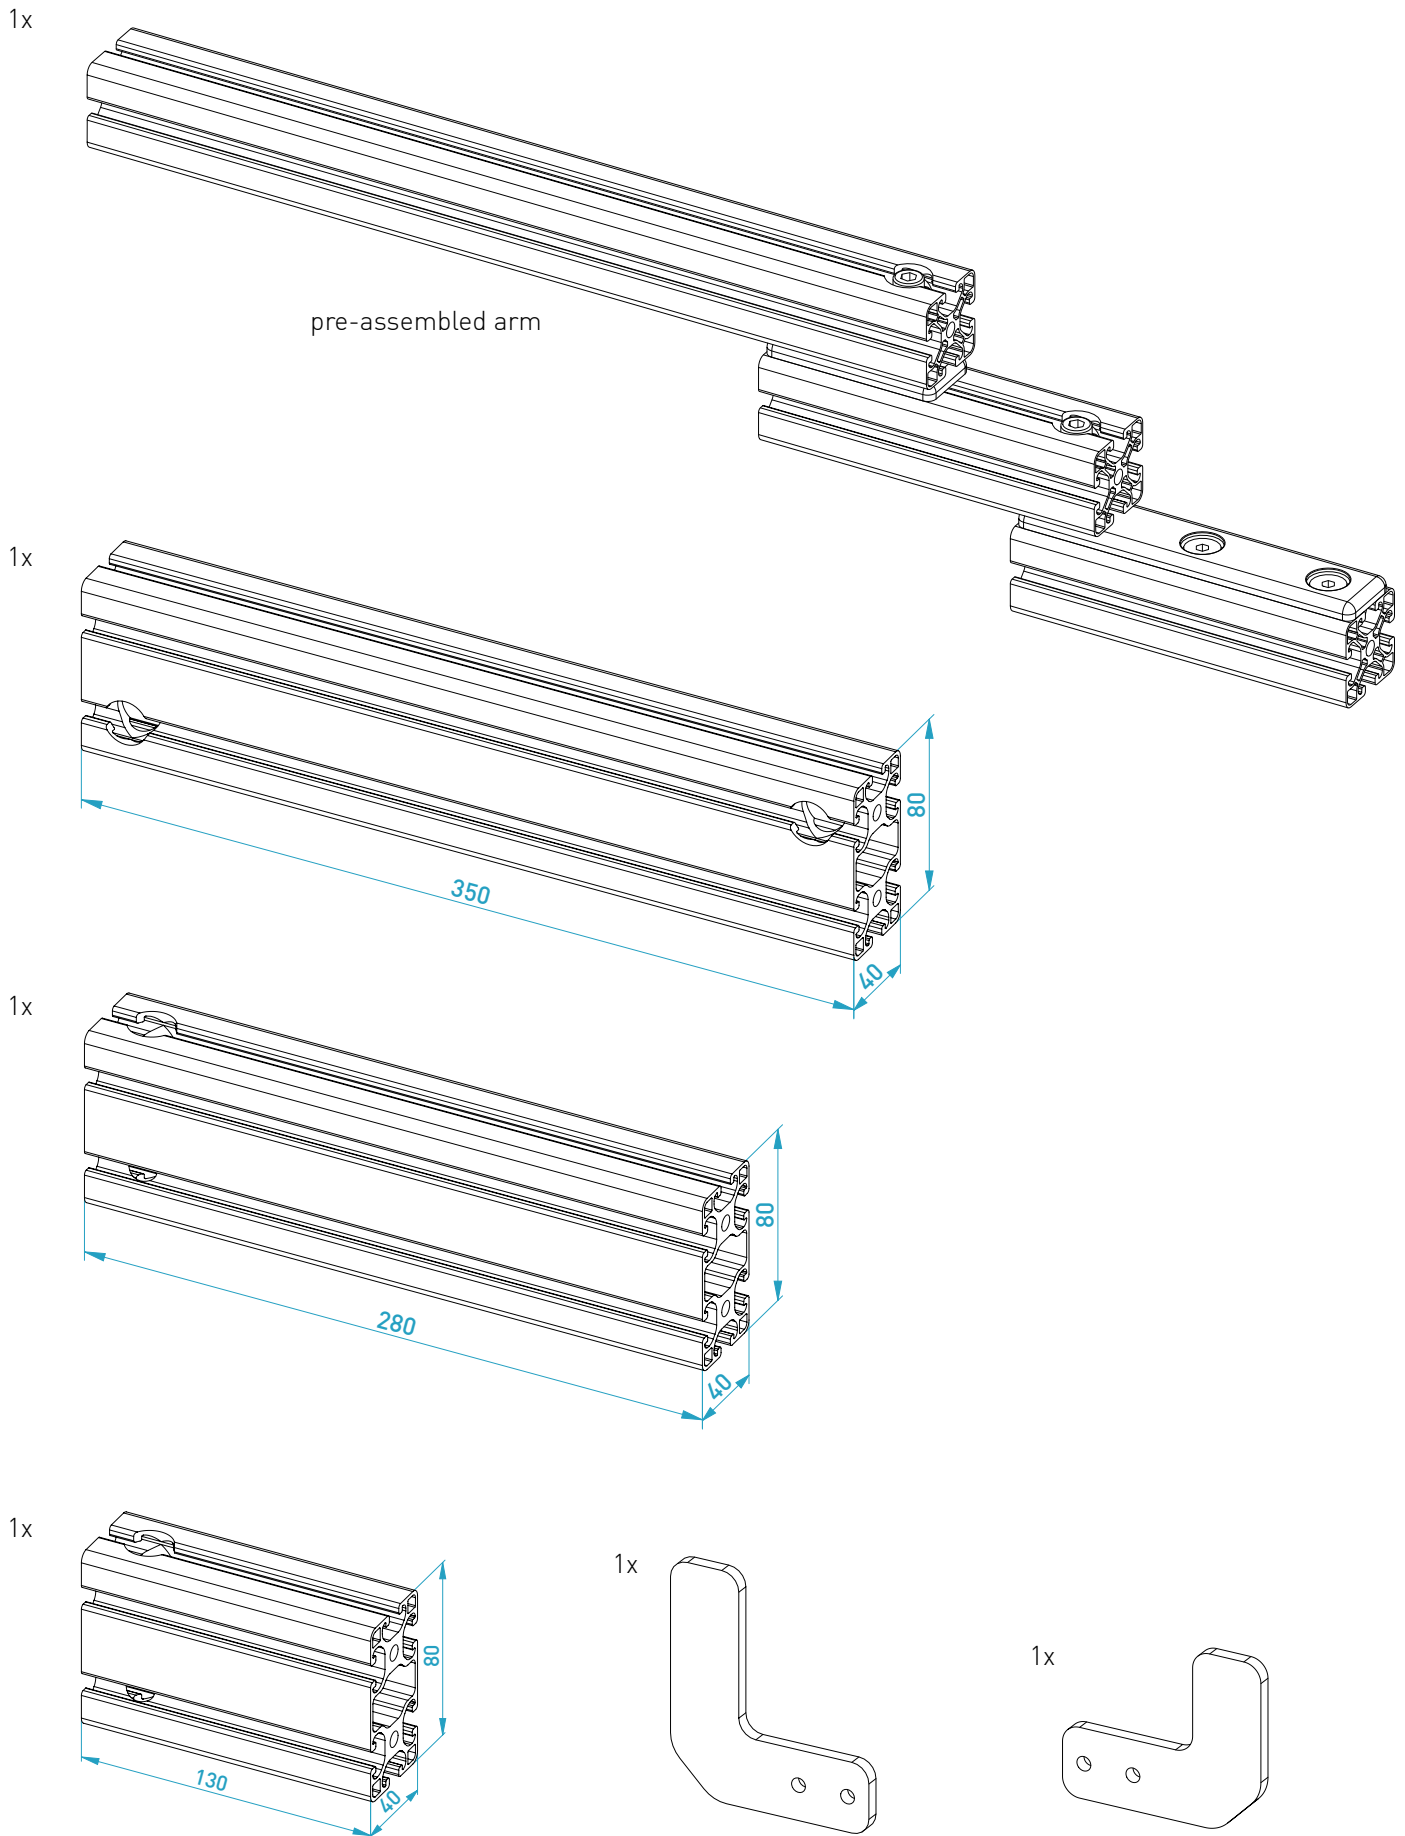

ALTERNATIVE

BOLT DIMENSIONS AND HOW TO MEASURE THEM [mm]

PROFILE CAP ASSEMBLY

PARTS

[dimensions in mm / different scales]
No extra or spare parts listed!

1x

2x

6x

2x

8x

8x

10x

2x

4x

4x

ASSEMBLY

To position the stop brackets, loosen/tighten the screws marked green.

2x pre-assembled universal connectors

Adjustment of joint friction

WARNING NOTICES

CAUTION! Do not clamp your fingers while attaching the keyboard tray.
CAUTION! Check before usage if all screws are tightened.