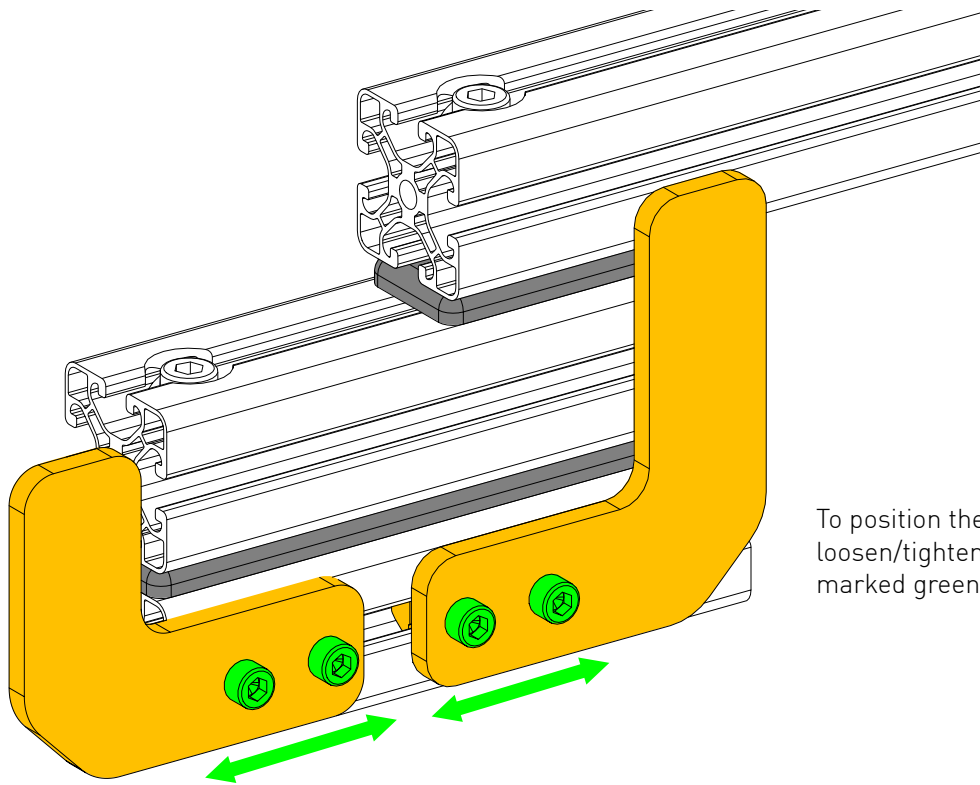

ALTERNATIVE

BOLT DIMENSIONS AND HOW TO MEASURE THEM [mm]

PROFILE CAP ASSEMBLY

PARTS

[dimensions in mm / different scales]
No extra or spare parts listed!

1x

2x

6x

2x

8x

8x

10x

2x

4x

4x

ASSEMBLY

To position the stop brackets, loosen/tighten the screws marked green.

2x pre-assembled universal connectors

Adjustment of joint friction

WARNING NOTICES

CAUTION! Do not clamp your fingers while attaching the keyboard tray.
CAUTION! Check before usage if all screws are tightened.