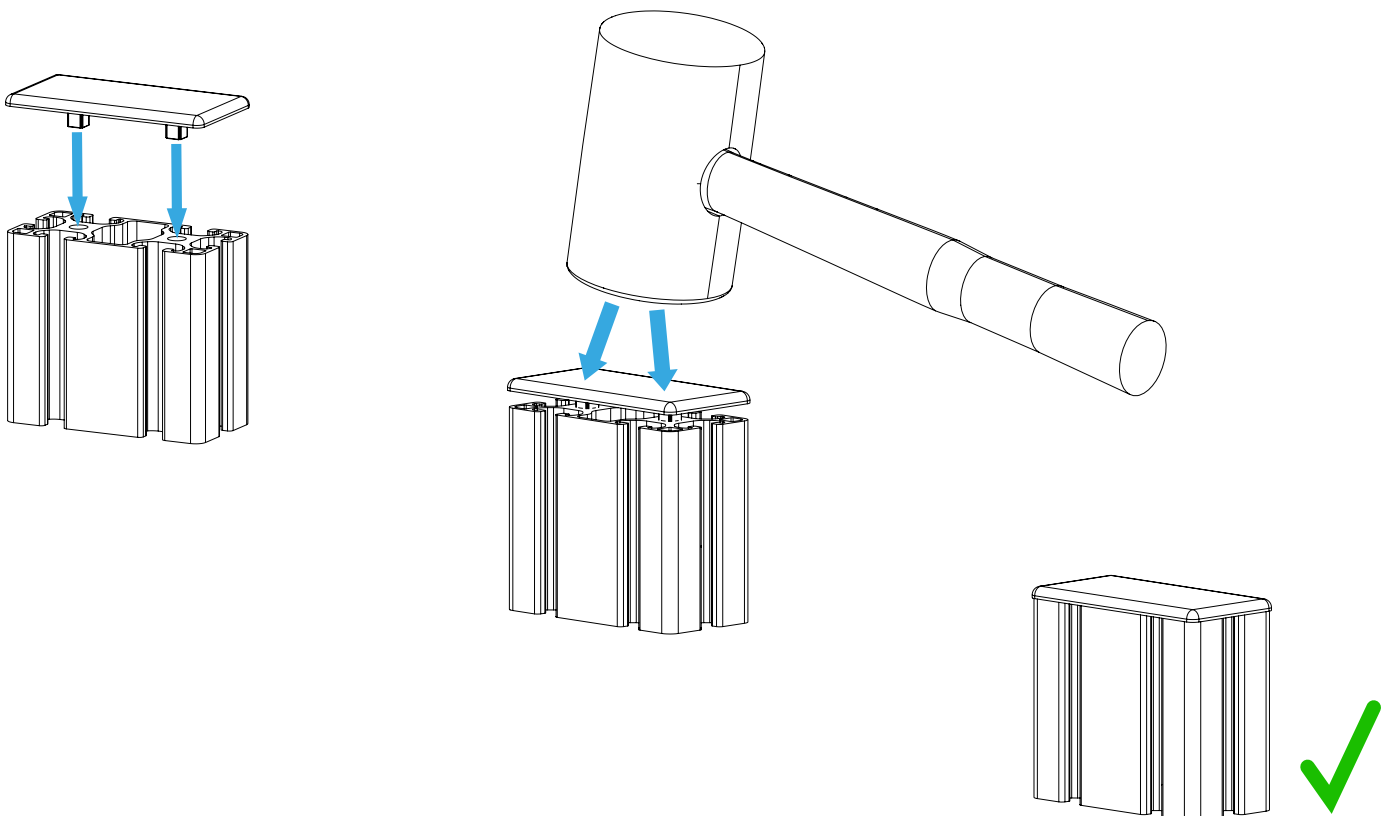

ALTERNATIVE

BOLT DIMENSIONS AND HOW TO MEASURE THEM [mm]

PROFILE CAP ASSEMBLY

PARTS

[dimensions in mm / different scales]
No extra or spare parts listed!

1x

2x

6x

To position the stop brackets, loosen/tighten the screws marked green.

2x pre-assembled universal connectors

Adjustment of joint friction

WARNING NOTICES

CAUTION! Do not clamp your fingers while attaching the keyboard tray.
CAUTION! Check before usage if all screws are tightened.