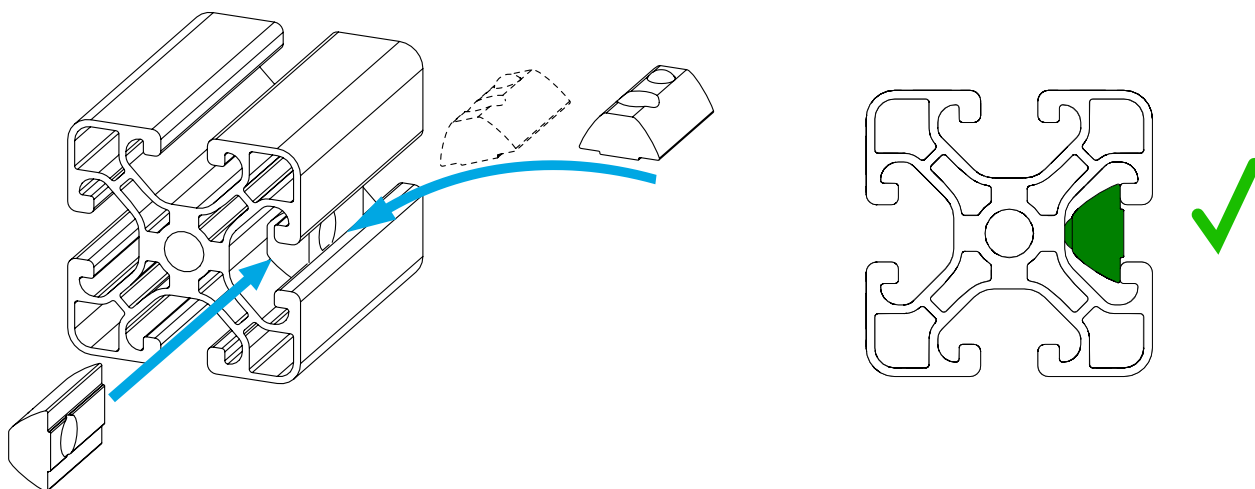

CHAIR MOUNT KEYBOARD TRAY

MK.2

Instruction Manual
Bedienungsanleitung
Mode d'emploi

GENERAL ASSEMBLY INFO AND HOW TO

PROFILE NUT

HEX KEY SET WITH BALL HEAD + EXTENSION OR SIMILAR REQUIRED

UNIVERSAL CONNECTOR

ALTERNATIVE

BOLT DIMENSIONS AND HOW TO MEASURE THEM [mm]

PROFILE CAP ASSEMBLY

PARTS

[dimensions in mm / different scales]
No extra or spare parts listed!

1x

2x

6x