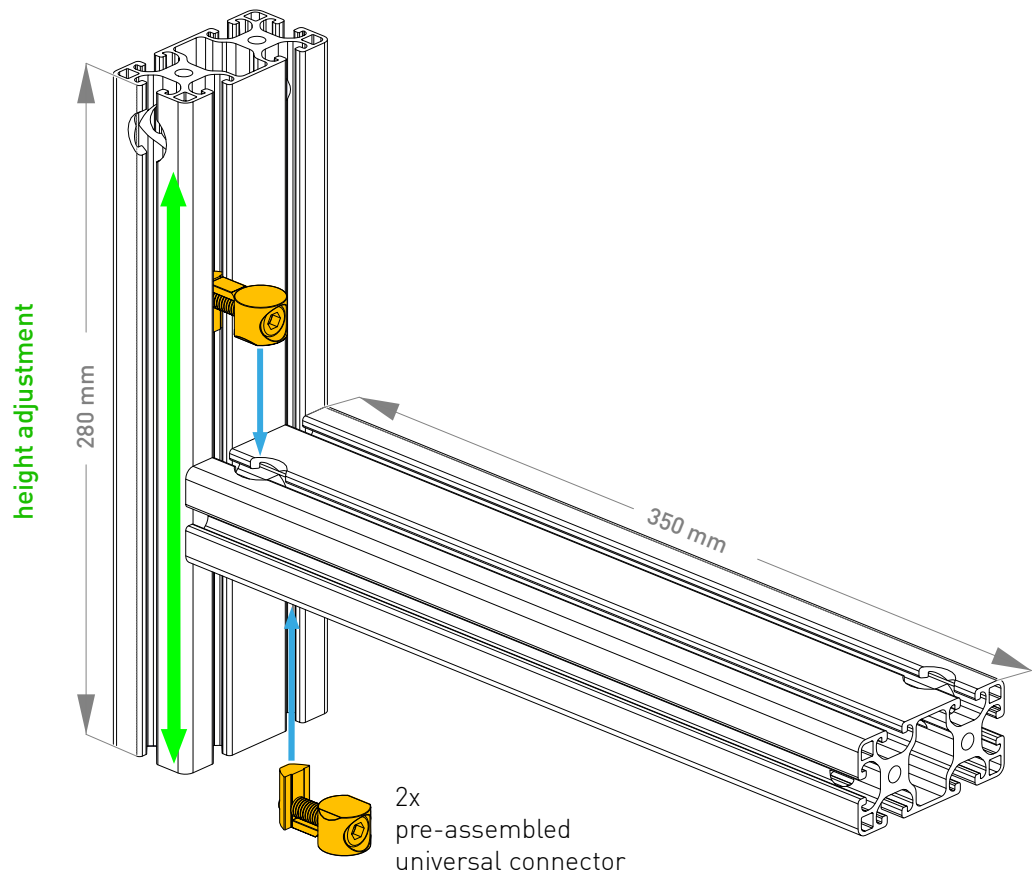

ALTERNATIVE

BOLT DIMENSIONS AND HOW TO MEASURE THEM [mm]

PROFILE CAP ASSEMBLY

PARTS

[dimensions in mm / different scales]
No extra or spare parts listed!

1x

2x

6x

2x

8x

8x

10x

2x

4x

4x

ASSEMBLY

To position the stop brackets, loosen/tighten the screws marked green.

2x pre-assembled universal connectors

Adjustment of joint friction

WARNING NOTICES

CAUTION! Do not clamp your fingers while attaching the keyboard tray.
CAUTION! Check before usage if all screws are tightened.