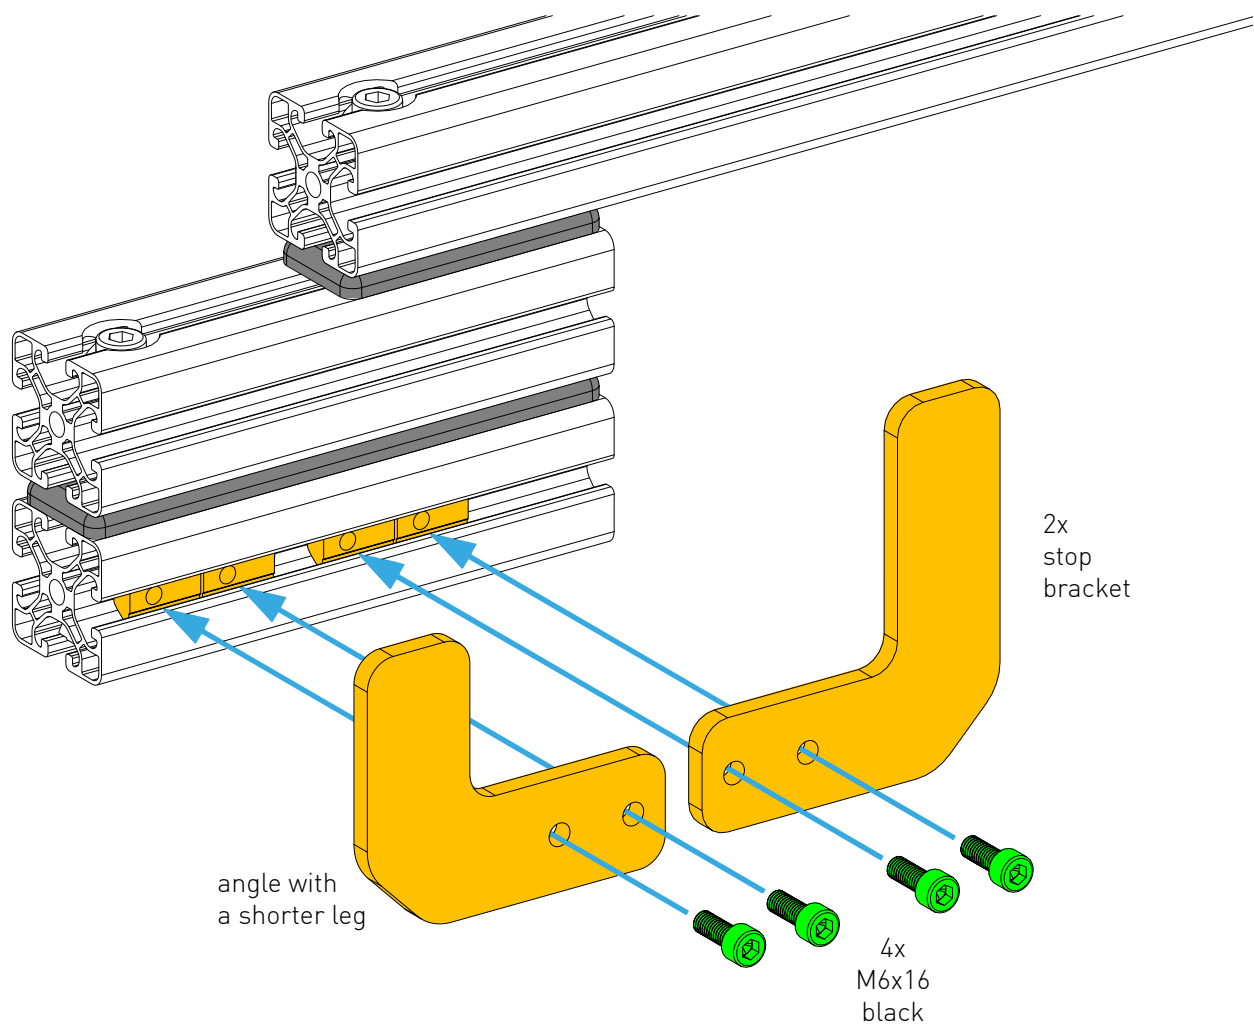

ALTERNATIVE

BOLT DIMENSIONS AND HOW TO MEASURE THEM [mm]

PROFILE CAP ASSEMBLY

PARTS

[dimensions in mm / different scales]
No extra or spare parts listed!

1x

2x

6x

2x

8x

8x

10x

2x

4x

4x

ASSEMBLY

To position the stop brackets, loosen/tighten the screws marked green.

2x pre-assembled universal connectors

Adjustment of joint friction

WARNING NOTICES

CAUTION! Do not clamp your fingers while attaching the keyboard tray.
CAUTION! Check before usage if all screws are tightened.