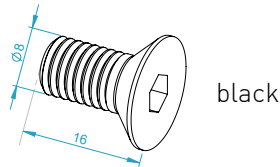

ALTERNATIVE

BOLT DIMENSIONS AND HOW TO MEASURE THEM [mm]

PROFILE CAP ASSEMBLY

PARTS

[dimensions in mm / different scales]
No extra or spare parts listed!

1x

2x

6x

2x

8x

8x

10x

2x

4x

4x

ASSEMBLY