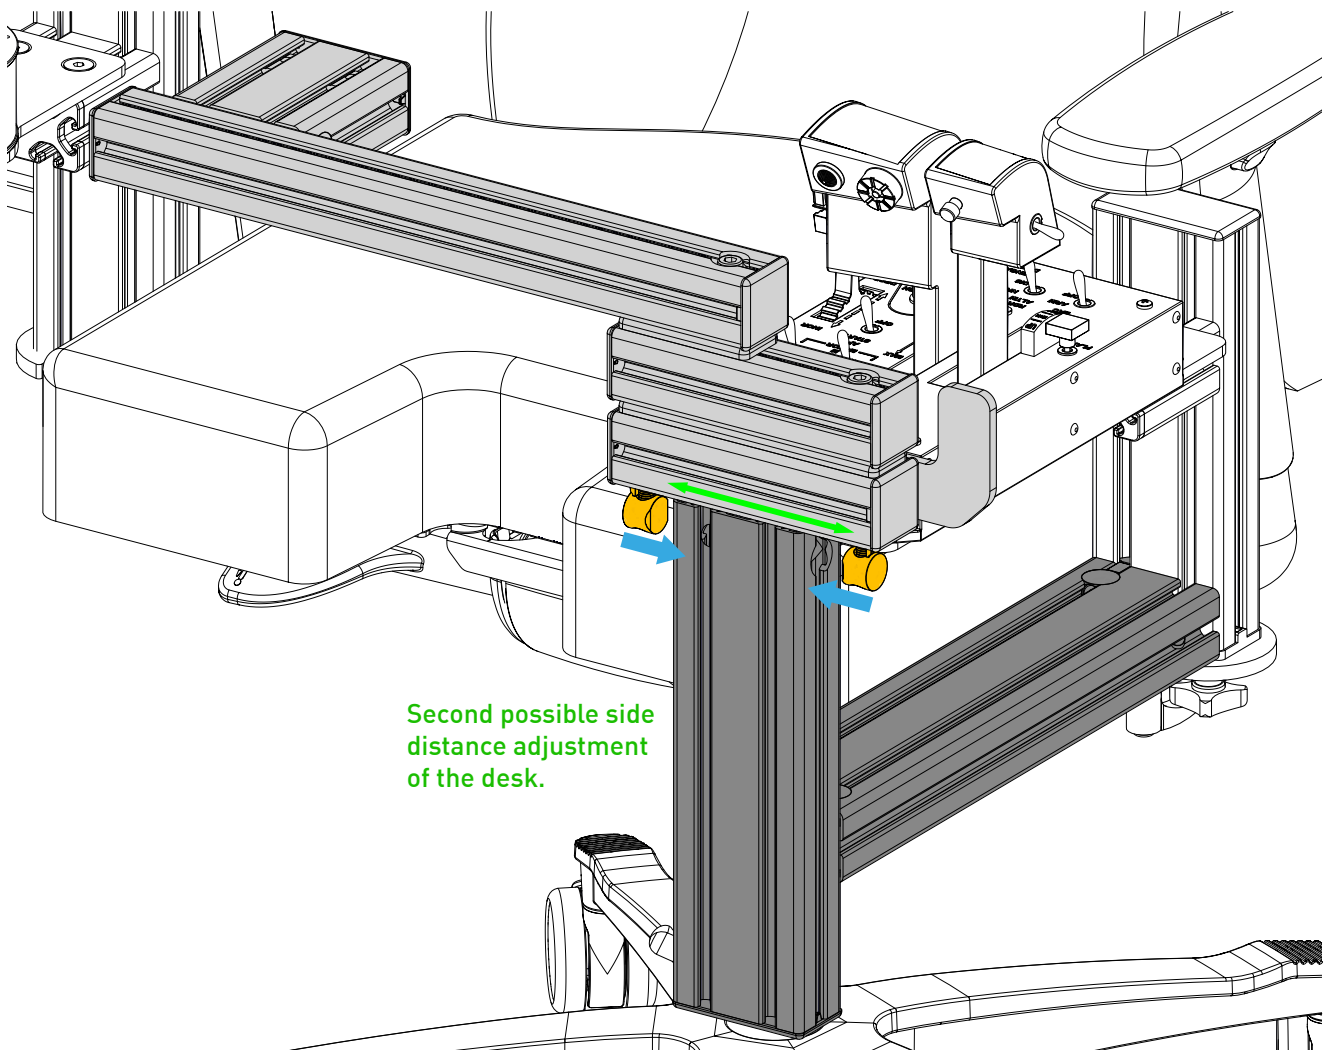

To position the stop brackets, loosen/tighten the screws marked green.

2x pre-assembled universal connectors

Adjustment of joint friction

WARNING NOTICES

CAUTION! Do not clamp your fingers while attaching the keyboard tray.
CAUTION! Check before usage if all screws are tightened.