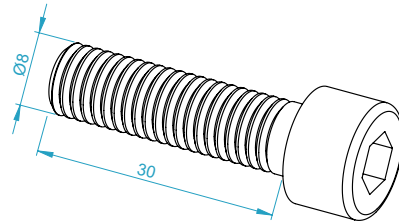

ALTERNATIVE

BOLT DIMENSIONS AND HOW TO MEASURE THEM [mm]

PROFILE CAP ASSEMBLY

PARTS

[dimensions in mm / different scales]
No extra or spare parts listed!

1x

2x

6x

2x

8x

8x

10x

2x

4x

4x

ASSEMBLY