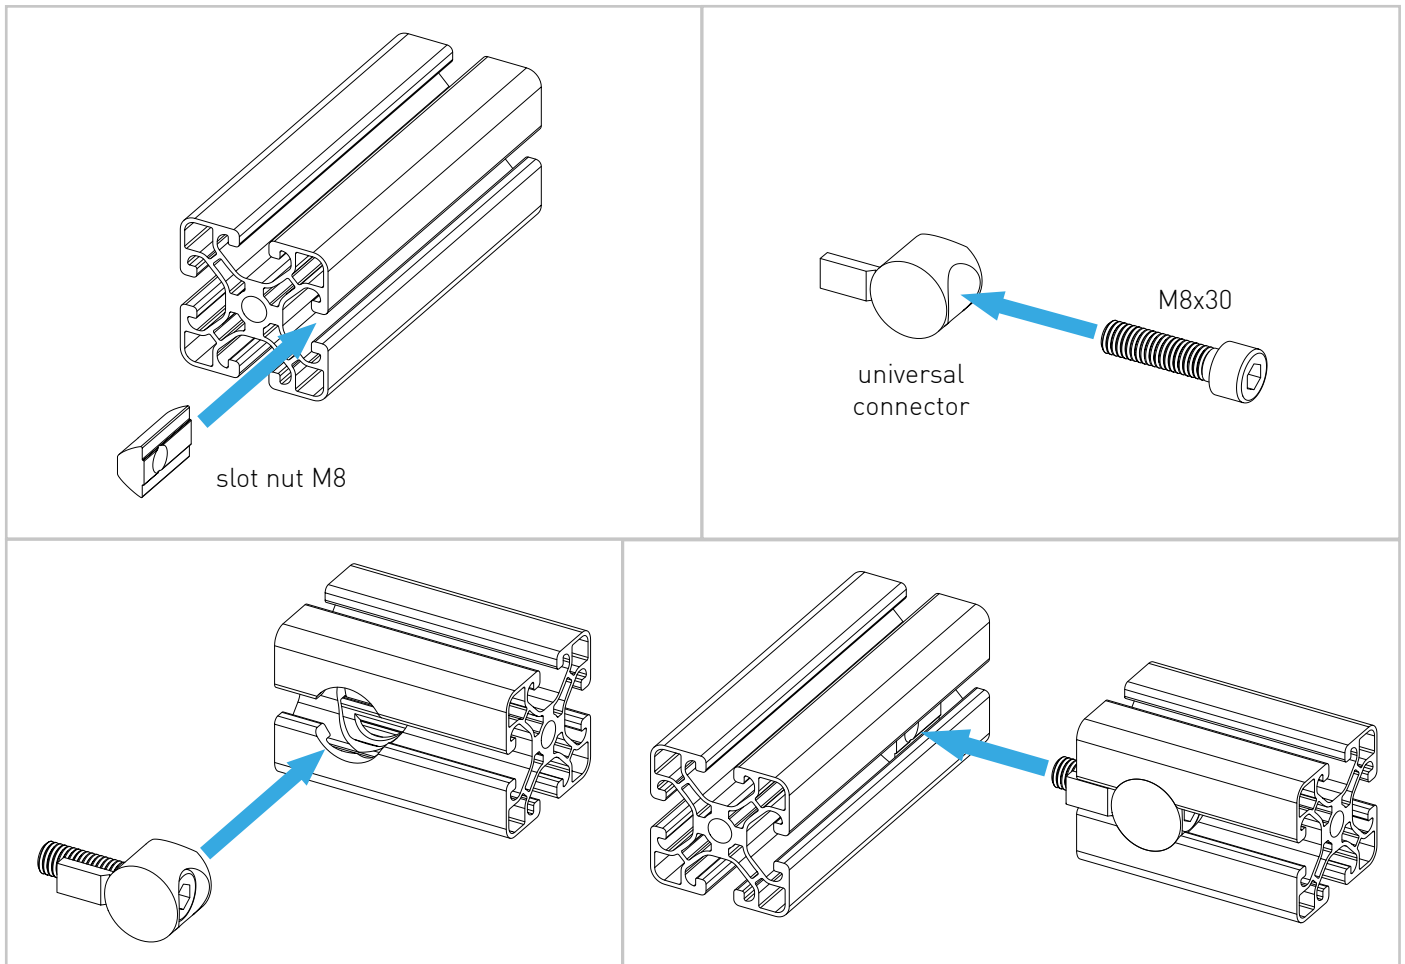

CHAIR MOUNT KEYBOARD TRAY

MK.2

Instruction Manual
Bedienungsanleitung
Mode d'emploi

GENERAL ASSEMBLY INFO AND HOW TO

PROFILE NUT

HEX KEY SET WITH BALL HEAD + EXTENSION OR SIMILAR REQUIRED

UNIVERSAL CONNECTOR

ALTERNATIVE

BOLT DIMENSIONS AND HOW TO MEASURE THEM [mm]

PROFILE CAP ASSEMBLY

PARTS

[dimensions in mm / different scales]
No extra or spare parts listed!

1x

2x

6x

To position the stop brackets, loosen/tighten the screws marked green.

2x pre-assembled universal connectors

Adjustment of joint friction

WARNING NOTICES

CAUTION! Do not clamp your fingers while attaching the keyboard tray.
CAUTION! Check before usage if all screws are tightened.