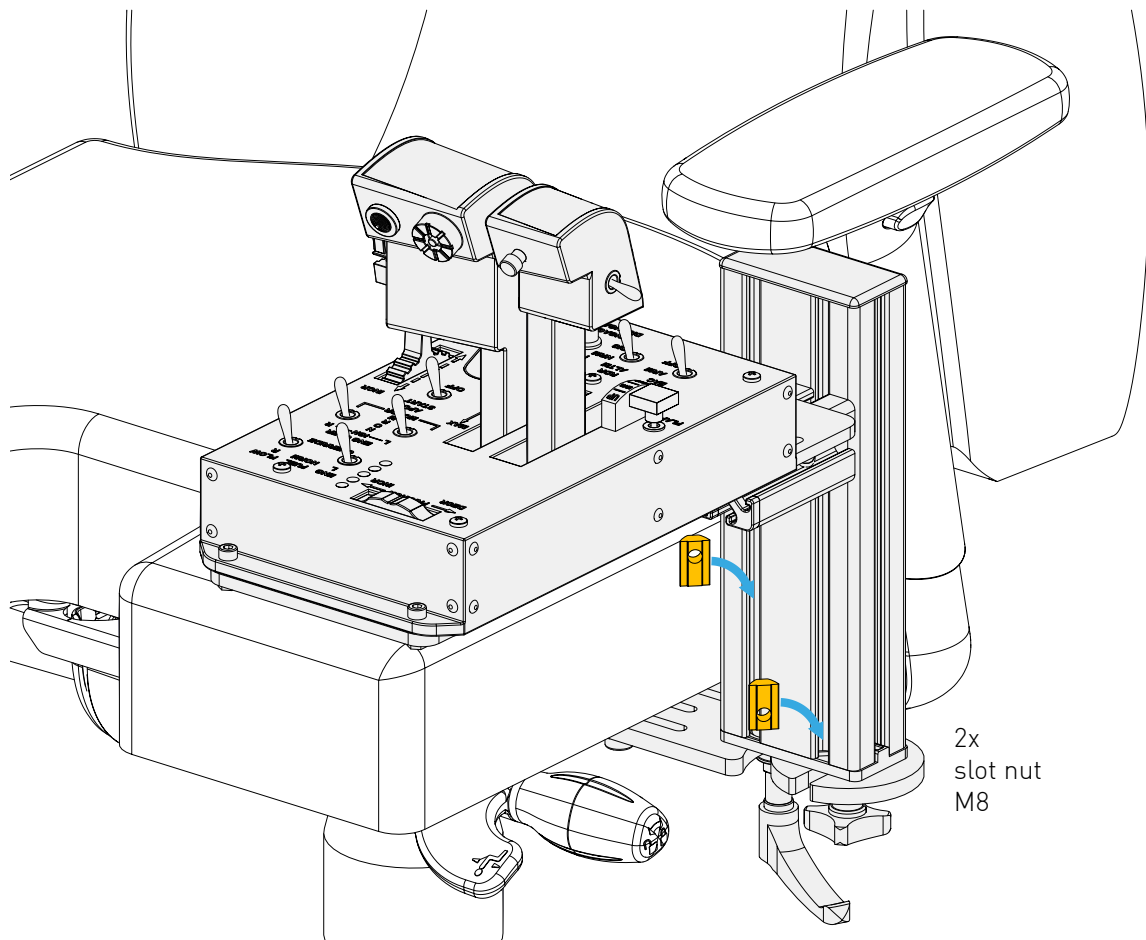

To position the stop brackets, loosen/tighten the screws marked green.

2x
pre-assembled
universal
connectors

Adjustment of joint friction

WARNING NOTICES

CAUTION! Do not clamp your fingers while attaching the keyboard tray.
CAUTION! Check before usage if all screws are tightened.