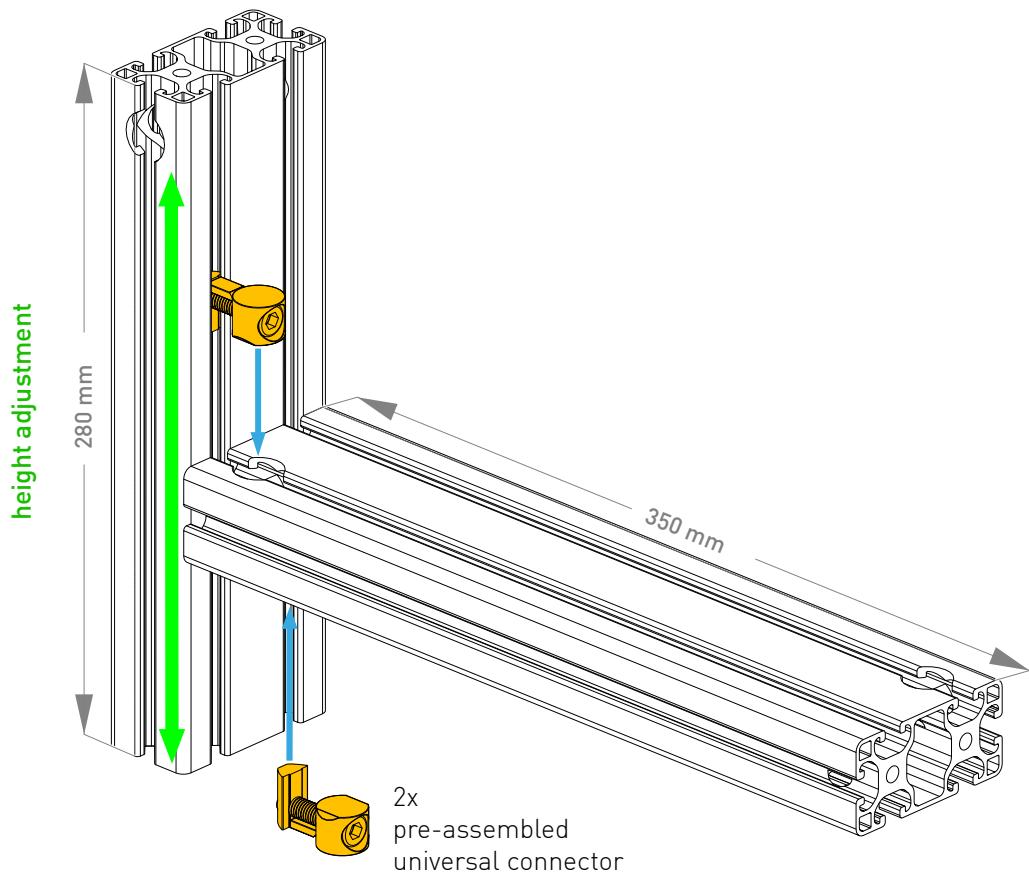

ALTERNATIVE

BOLT DIMENSIONS AND HOW TO MEASURE THEM [mm]

PROFILE CAP ASSEMBLY

PARTS

[dimensions in mm / different scales]
No extra or spare parts listed!

1x

2x

6x

2x

8x

8x

10x

2x

4x

4x

ASSEMBLY

To position the stop brackets, loosen/tighten the screws marked green.

2x
pre-assembled
universal
connectors

Adjustment of joint friction

WARNING NOTICES

CAUTION! Do not clamp your fingers while attaching the keyboard tray.
CAUTION! Check before usage if all screws are tightened.