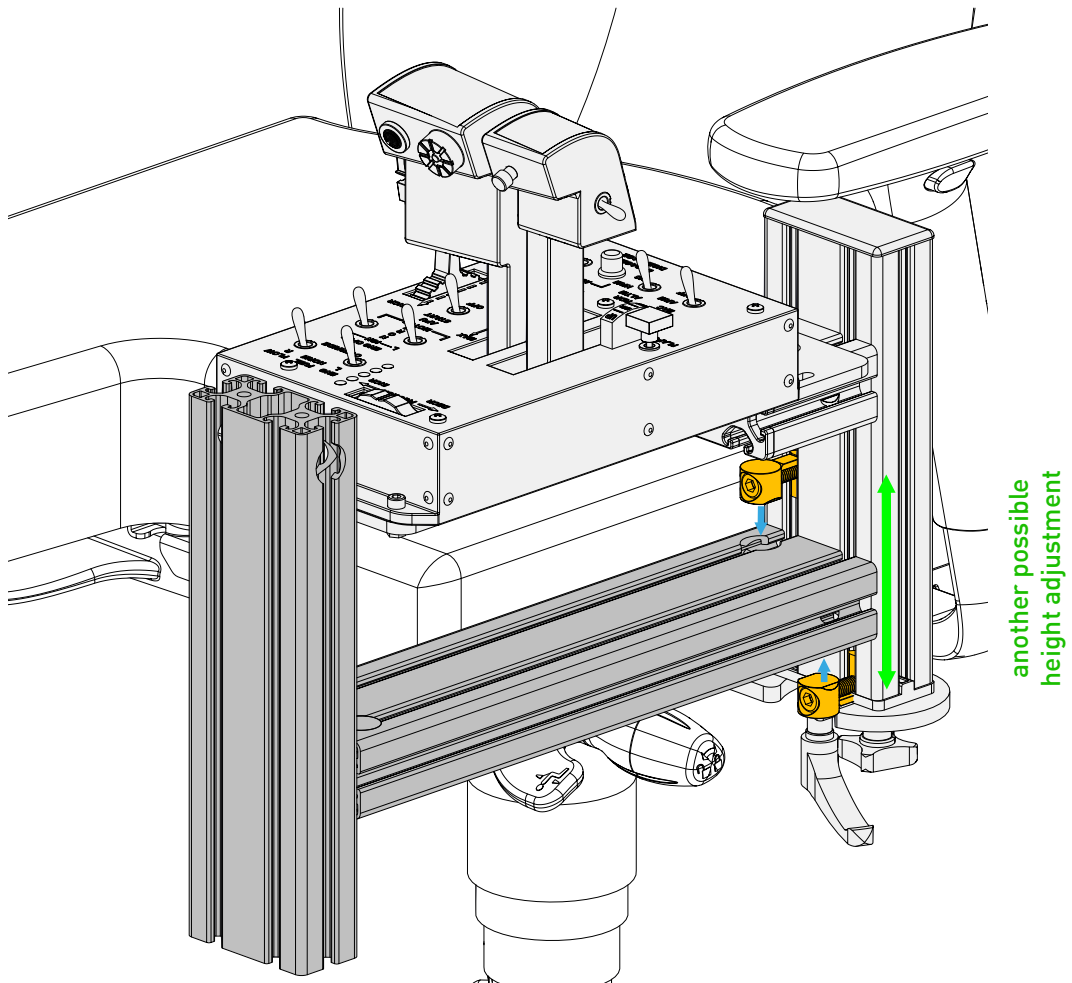

ALTERNATIVE

BOLT DIMENSIONS AND HOW TO MEASURE THEM [mm]

PROFILE CAP ASSEMBLY

PARTS

[dimensions in mm / different scales]
No extra or spare parts listed!

1x

2x

6x

To position the stop brackets, loosen/tighten the screws marked green.

2x
pre-assembled
universal
connectors

Adjustment of joint friction

WARNING NOTICES

CAUTION! Do not clamp your fingers while attaching the keyboard tray.
CAUTION! Check before usage if all screws are tightened.