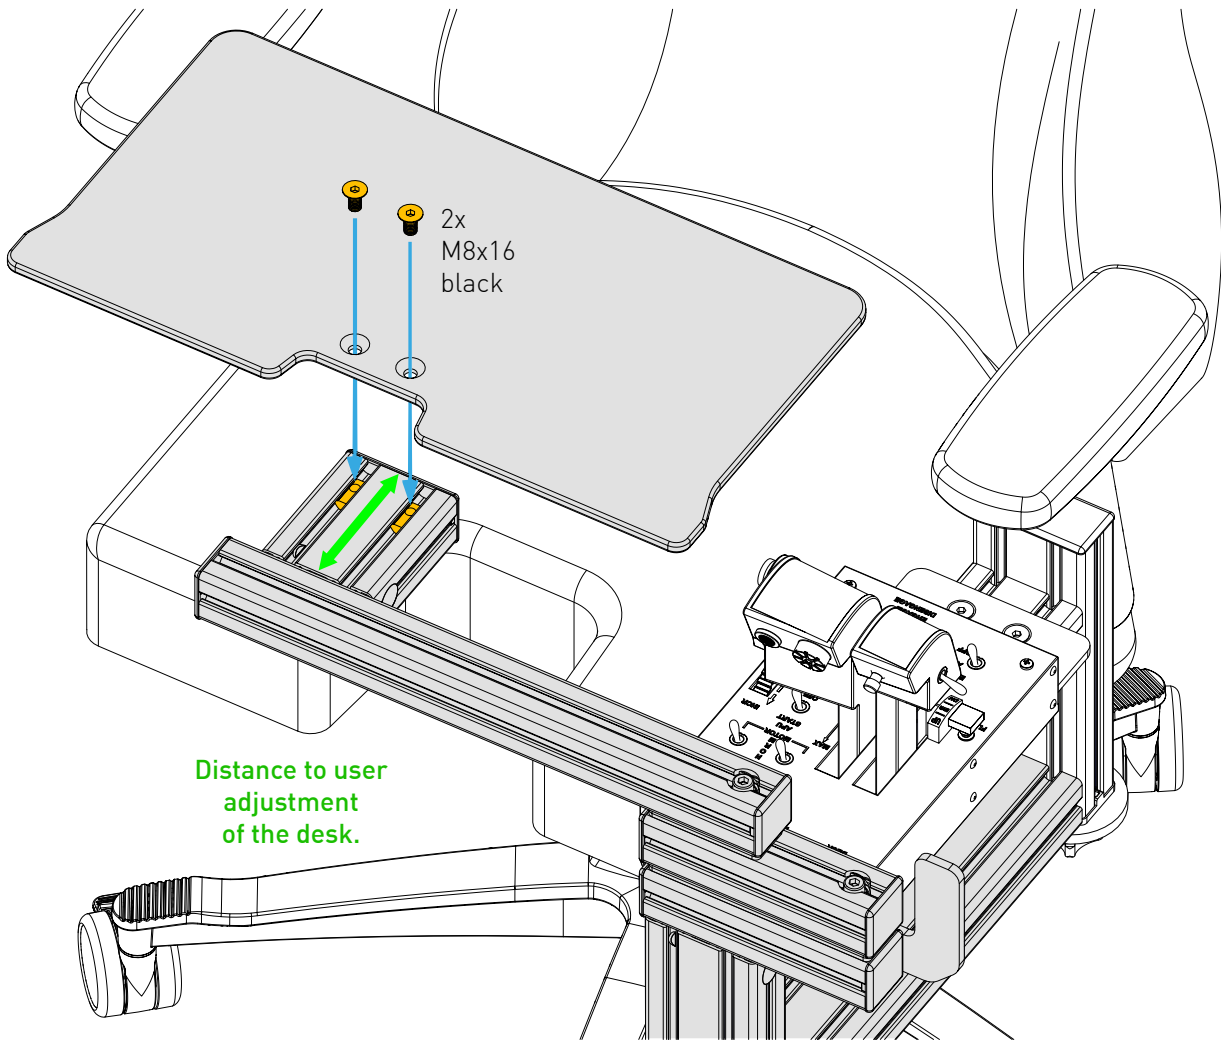

To position the stop brackets, loosen/tighten the screws marked green.

2x
pre-assembled
universal
connectors

Adjustment of joint friction

WARNING NOTICES

CAUTION! Do not clamp your fingers while attaching the keyboard tray.
CAUTION! Check before usage if all screws are tightened.