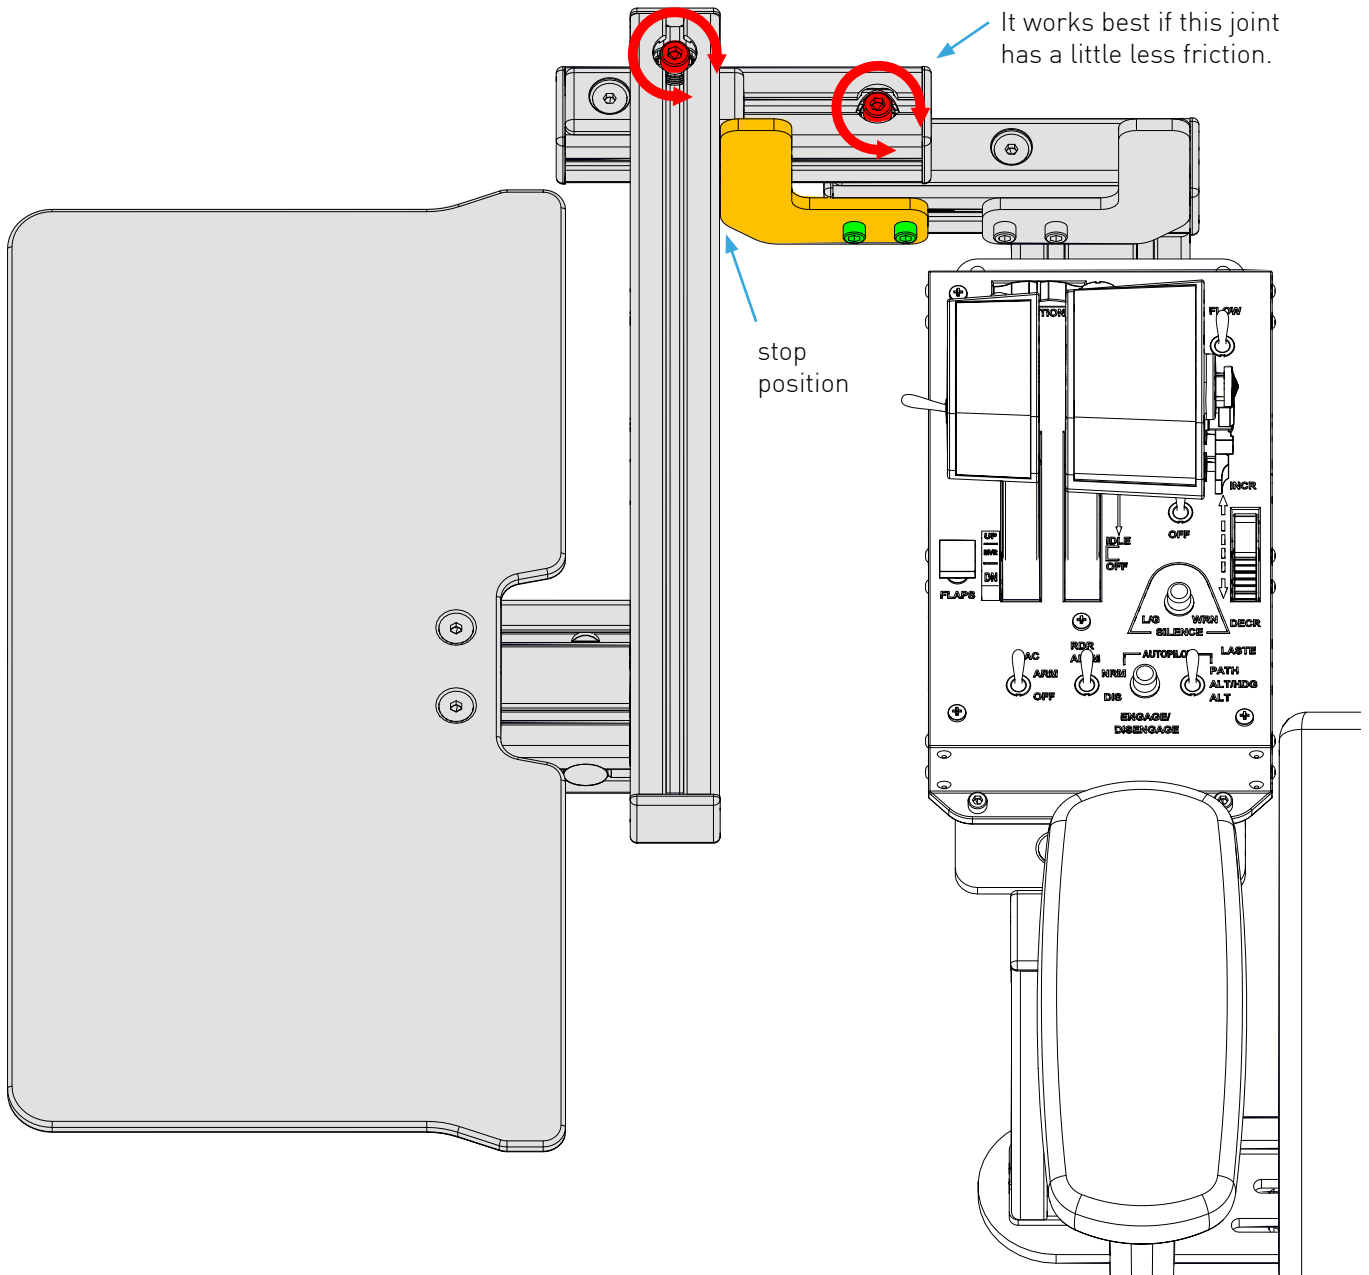

To position the stop brackets, loosen/tighten the screws marked green.

2x
pre-assembled
universal
connectors

Adjustment of joint friction

WARNING NOTICES

CAUTION! Do not clamp your fingers while attaching the keyboard tray.
CAUTION! Check before usage if all screws are tightened.