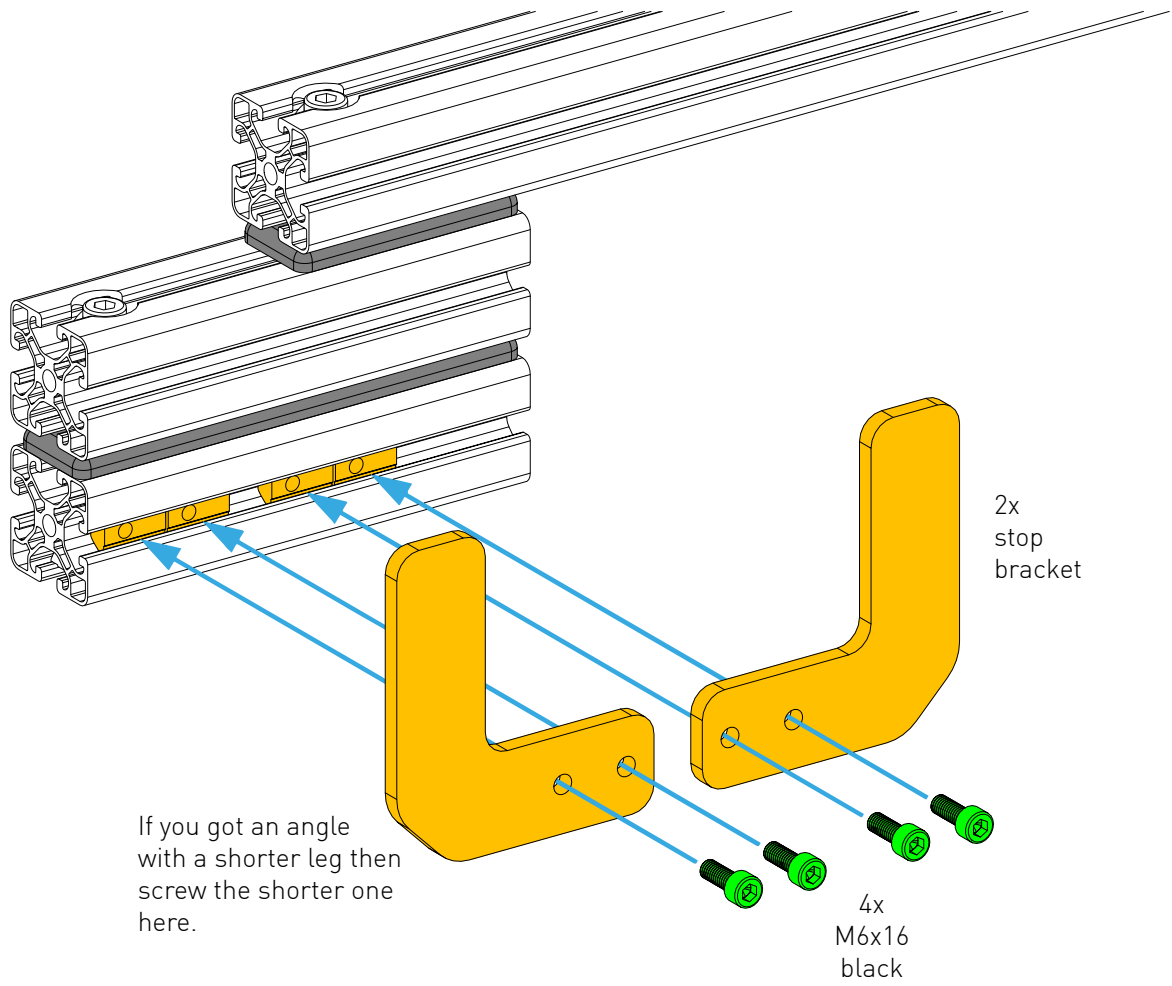

ALTERNATIVE

BOLT DIMENSIONS AND HOW TO MEASURE THEM [mm]

PROFILE CAP ASSEMBLY

PARTS

[dimensions in mm / different scales]
No extra or spare parts listed!

1x

2x

6x

2x

8x

8x

10x

2x

4x

4x

ASSEMBLY

To position the stop brackets, loosen/tighten the screws marked green.

2x
pre-assembled
universal
connectors

Adjustment of joint friction

WARNING NOTICES

CAUTION! Do not clamp your fingers while attaching the keyboard tray.
CAUTION! Check before usage if all screws are tightened.