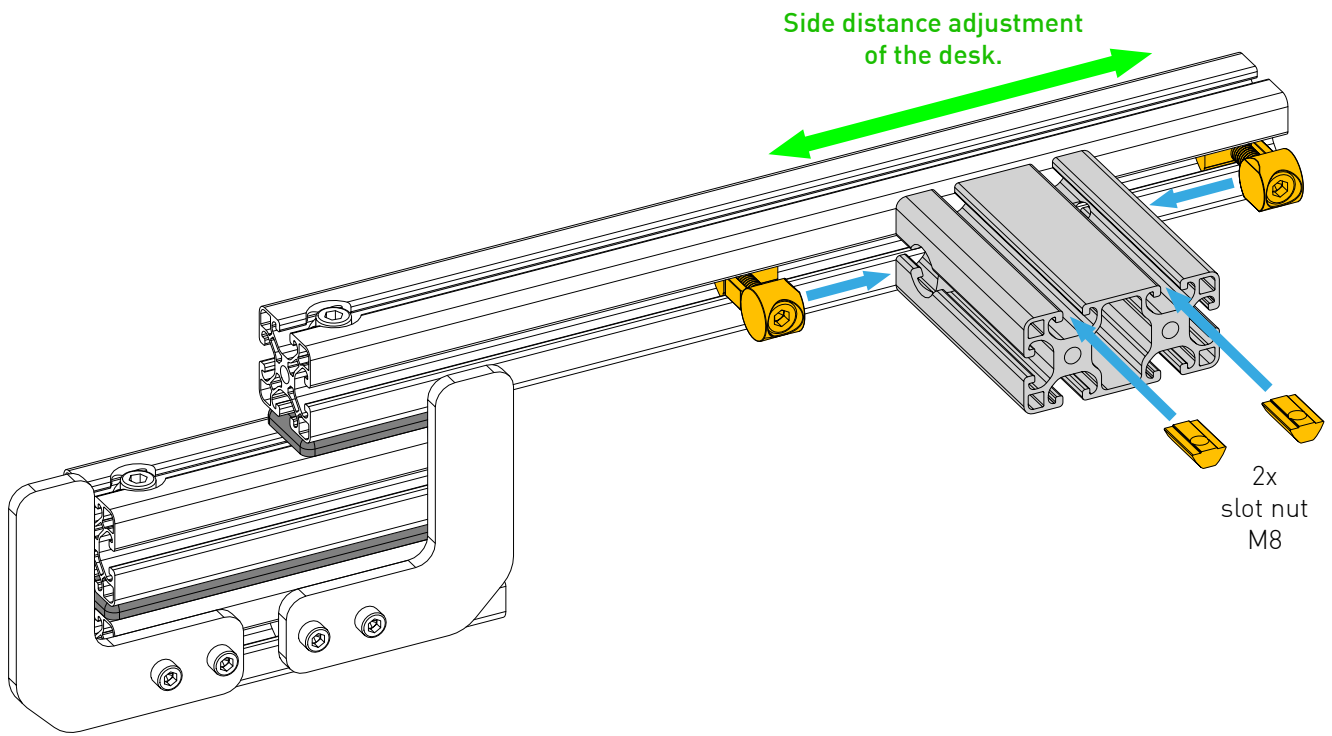

ALTERNATIVE

BOLT DIMENSIONS AND HOW TO MEASURE THEM [mm]

PROFILE CAP ASSEMBLY

PARTS

[dimensions in mm / different scales]
No extra or spare parts listed!

1x

2x

6x

2x

8x

8x

10x

2x

4x

4x

ASSEMBLY

To position the stop brackets, loosen/tighten the screws marked green.

2x
pre-assembled
universal
connectors

Adjustment of joint friction

WARNING NOTICES

CAUTION! Do not clamp your fingers while attaching the keyboard tray.
CAUTION! Check before usage if all screws are tightened.