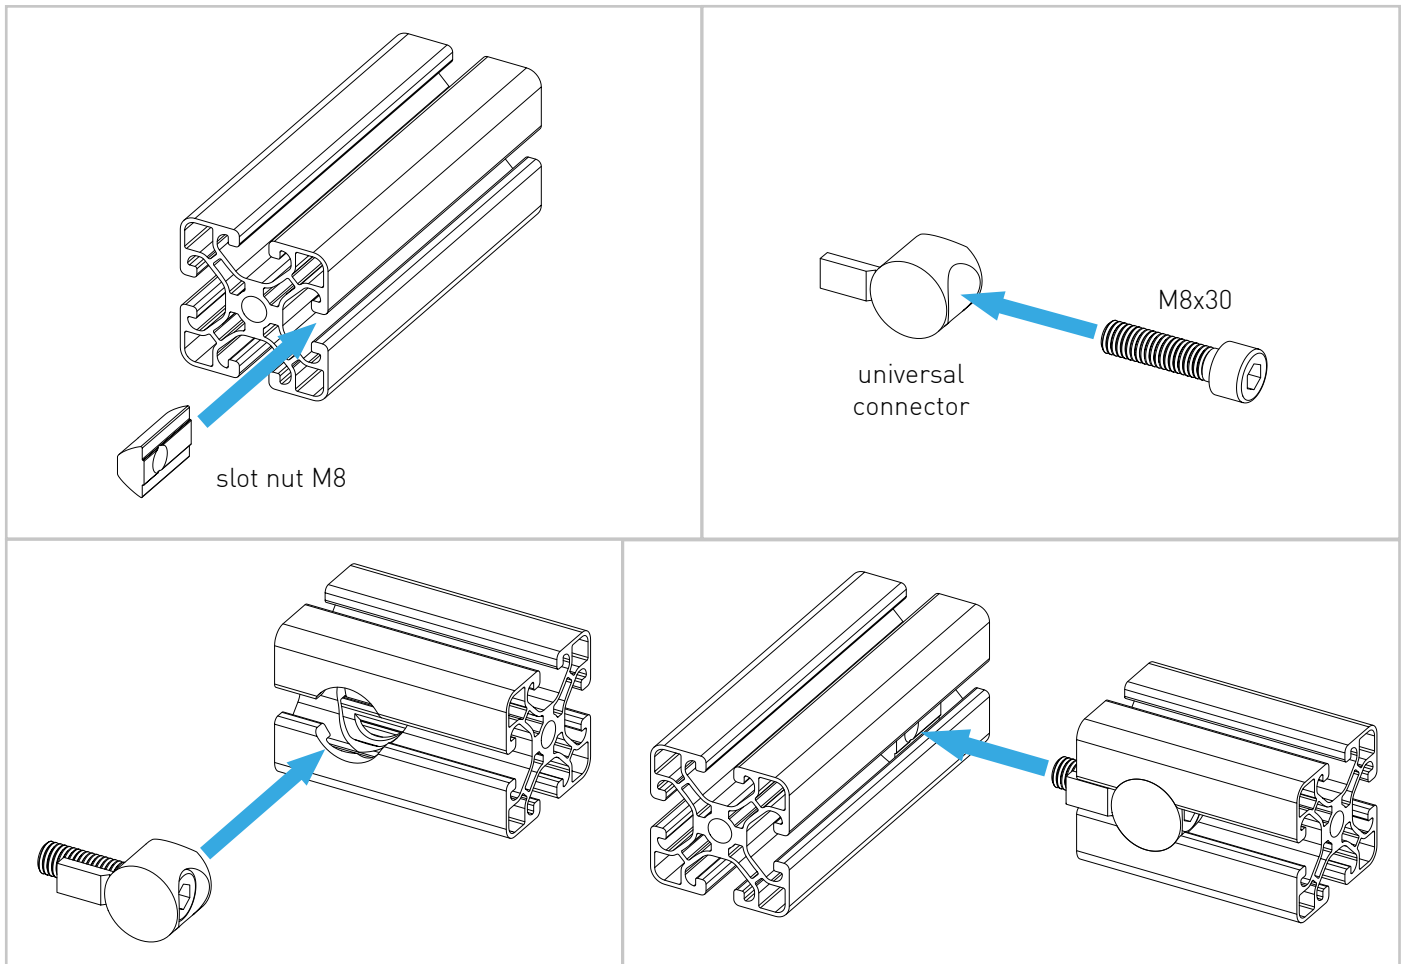

CHAIR MOUNT KEYBOARD TRAY

MK.2

Instruction Manual
Bedienungsanleitung
Mode d'emploi

GENERAL ASSEMBLY INFO AND HOW TO

PROFILE NUT

HEX KEY SET WITH BALL HEAD + EXTENSION OR SIMILAR REQUIRED

UNIVERSAL CONNECTOR

ALTERNATIVE

BOLT DIMENSIONS AND HOW TO MEASURE THEM [mm]

PROFILE CAP ASSEMBLY

PARTS

[dimensions in mm / different scales]
No extra or spare parts listed!

1x

2x

6x

To position the stop brackets, loosen/tighten the screws marked green.

2x
pre-assembled
universal
connectors

Adjustment of joint friction

WARNING NOTICES

CAUTION! Do not clamp your fingers while attaching the keyboard tray.
CAUTION! Check before usage if all screws are tightened.