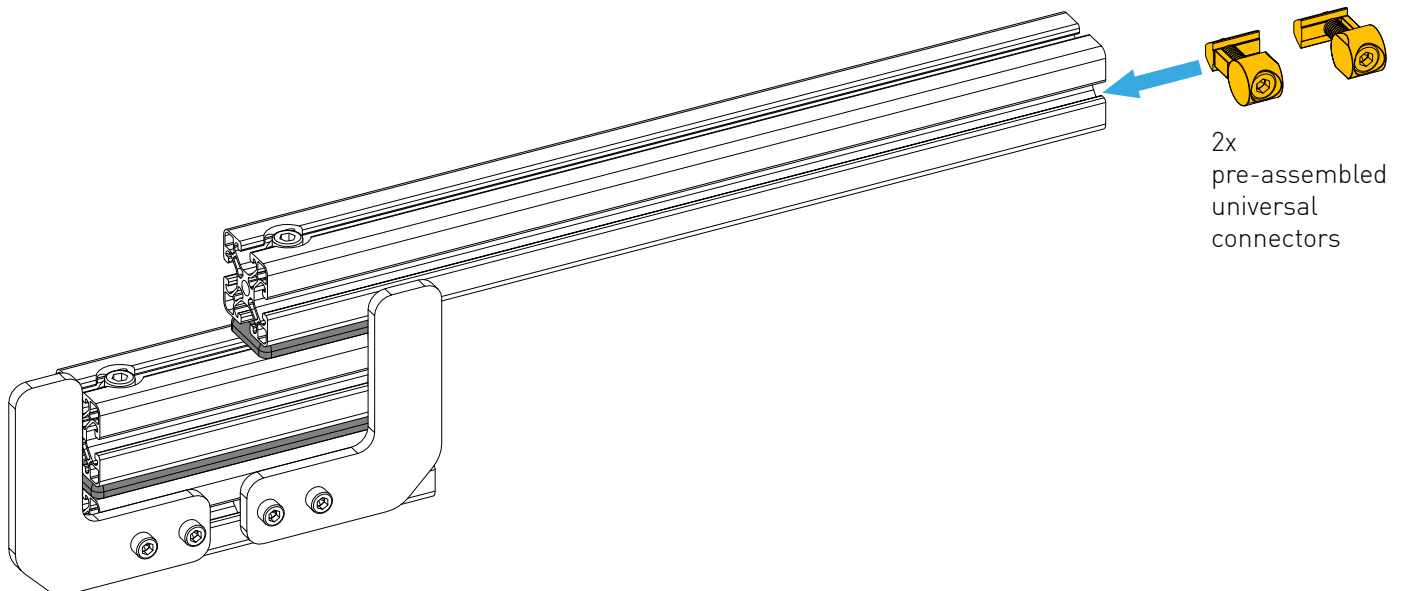

ALTERNATIVE

BOLT DIMENSIONS AND HOW TO MEASURE THEM [mm]

PROFILE CAP ASSEMBLY

PARTS

[dimensions in mm / different scales]
No extra or spare parts listed!

1x

2x

6x

2x

8x

8x

10x

2x

4x

4x

ASSEMBLY

To position the stop brackets, loosen/tighten the screws marked green.

2x
pre-assembled
universal
connectors

Adjustment of joint friction

WARNING NOTICES

CAUTION! Do not clamp your fingers while attaching the keyboard tray.
CAUTION! Check before usage if all screws are tightened.