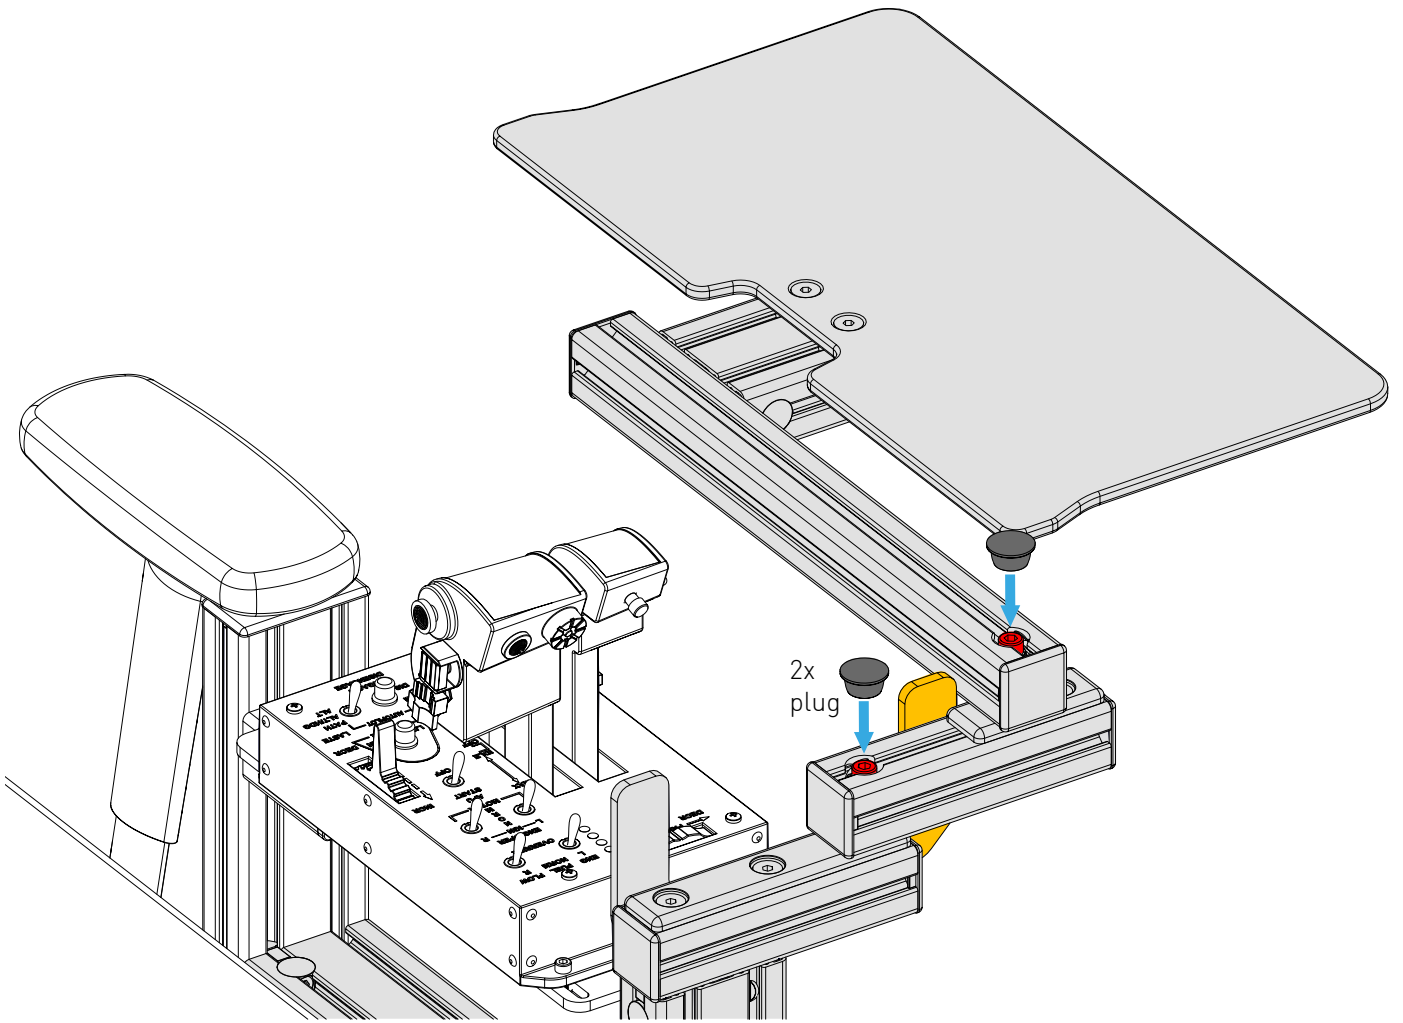

To position the stop brackets, loosen/tighten the screws marked green.

2x
pre-assembled
universal
connectors

Adjustment of joint friction

WARNING NOTICES

CAUTION! Do not clamp your fingers while attaching the keyboard tray.
CAUTION! Check before usage if all screws are tightened.