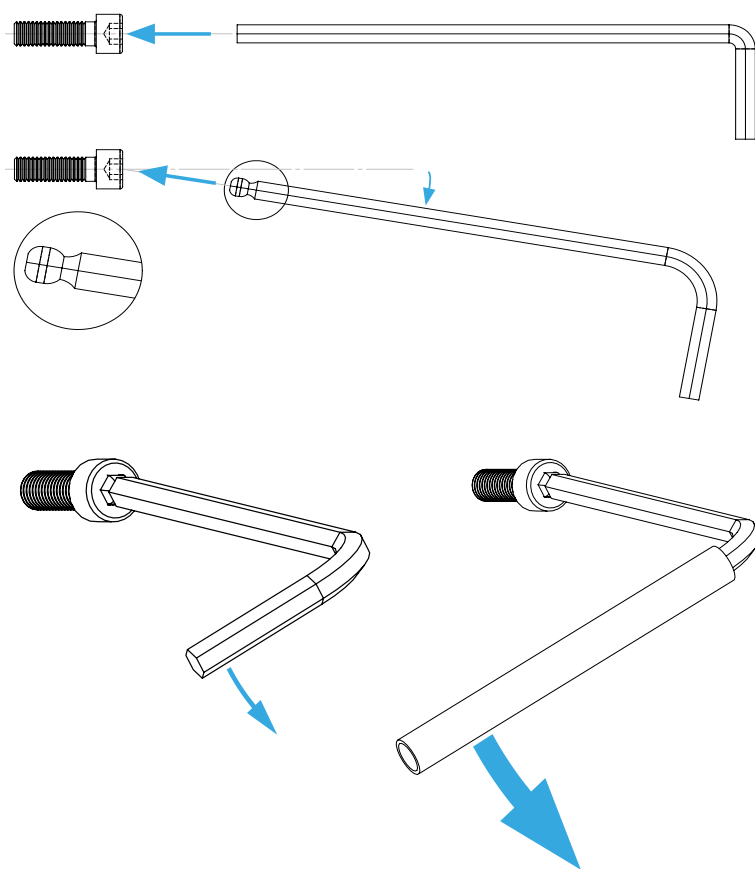

CHAIR MOUNT KEYBOARD TRAY

MK.2

Instruction Manual
Bedienungsanleitung
Mode d'emploi

GENERAL ASSEMBLY INFO AND HOW TO

PROFILE NUT

HEX KEY SET WITH BALL HEAD + EXTENSION OR SIMILAR REQUIRED

UNIVERSAL CONNECTOR

ALTERNATIVE

BOLT DIMENSIONS AND HOW TO MEASURE THEM [mm]

PROFILE CAP ASSEMBLY

PARTS

[dimensions in mm / different scales]
No extra or spare parts listed!

1x

2x

6x

To position the stop brackets, loosen/tighten the screws marked green.

2x
pre-assembled
universal
connectors

Adjustment of joint friction

WARNING NOTICES

CAUTION! Do not clamp your fingers while attaching the keyboard tray.
CAUTION! Check before usage if all screws are tightened.