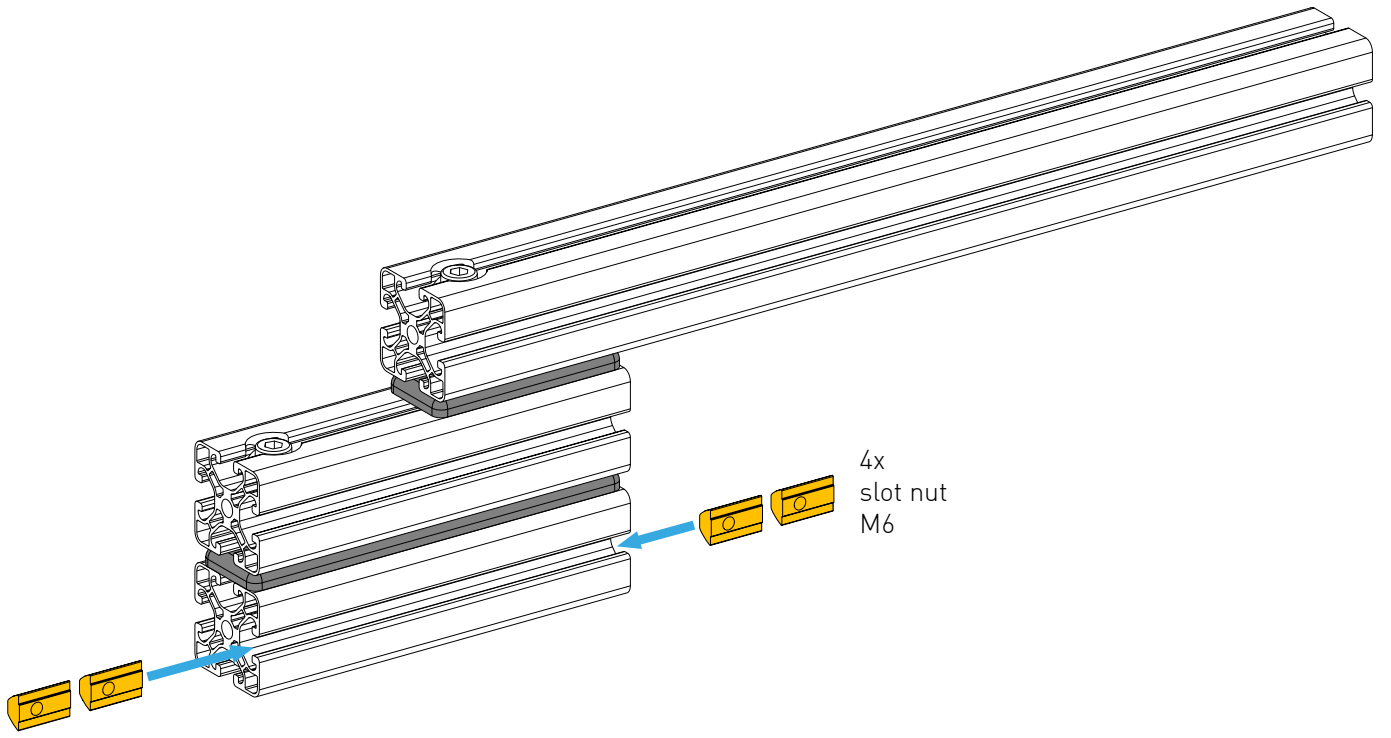

ALTERNATIVE

BOLT DIMENSIONS AND HOW TO MEASURE THEM [mm]

PROFILE CAP ASSEMBLY

PARTS

[dimensions in mm / different scales]
No extra or spare parts listed!

1x

2x

6x

2x

8x

8x

10x

2x

4x

4x

ASSEMBLY

To position the stop brackets, loosen/tighten the screws marked green.

2x
pre-assembled
universal
connectors

Adjustment of joint friction

WARNING NOTICES

CAUTION! Do not clamp your fingers while attaching the keyboard tray.
CAUTION! Check before usage if all screws are tightened.