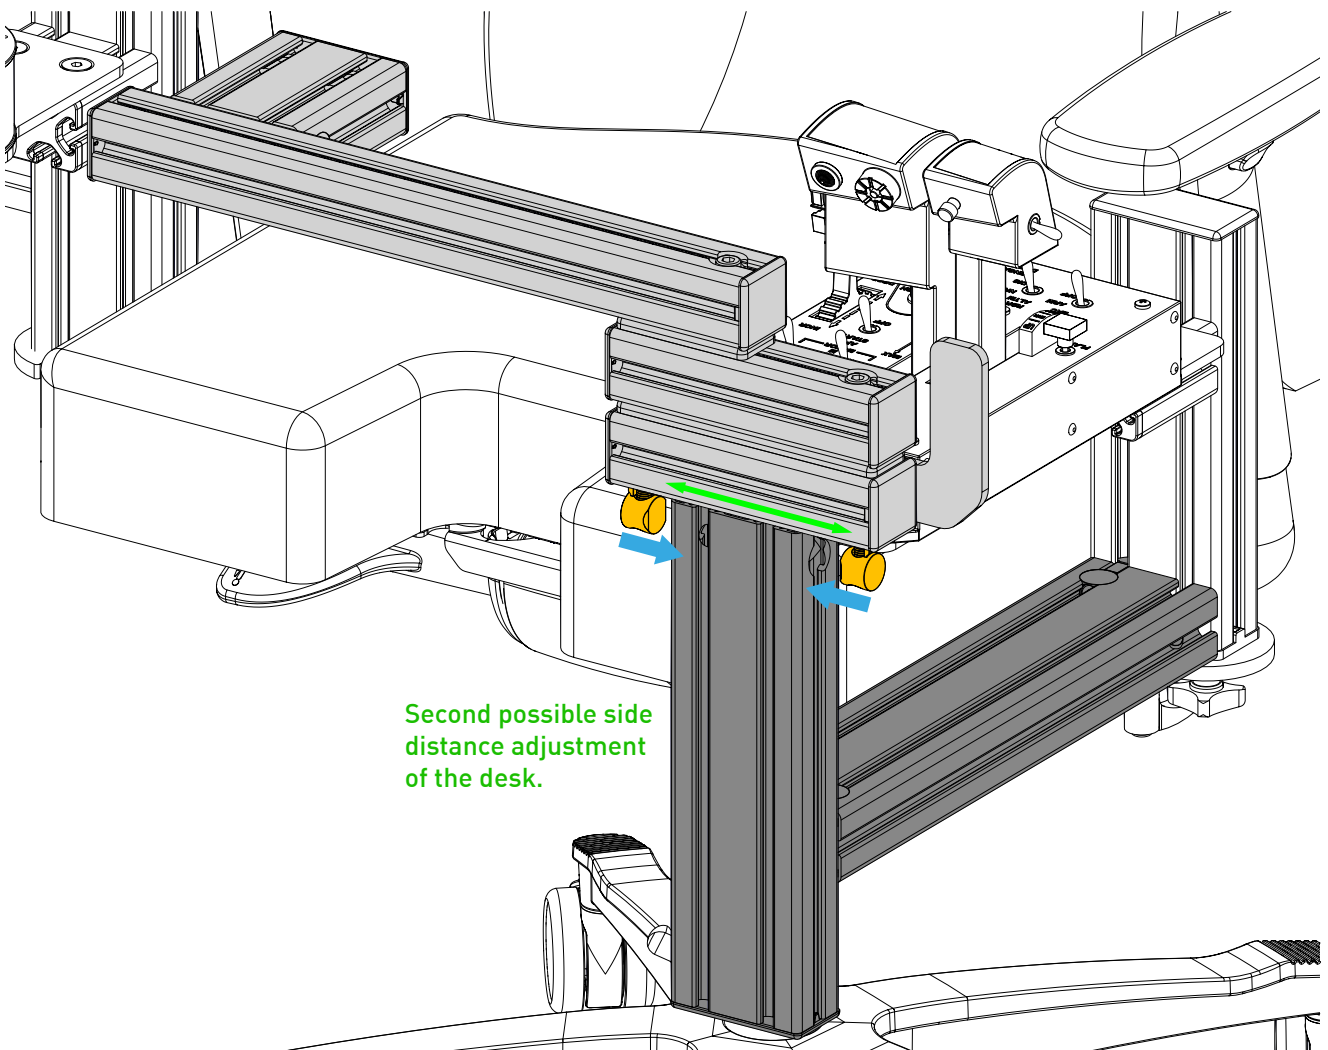

To position the stop brackets, loosen/tighten the screws marked green.

2x
pre-assembled
universal
connectors

Adjustment of joint friction

WARNING NOTICES

CAUTION! Do not clamp your fingers while attaching the keyboard tray.
CAUTION! Check before usage if all screws are tightened.