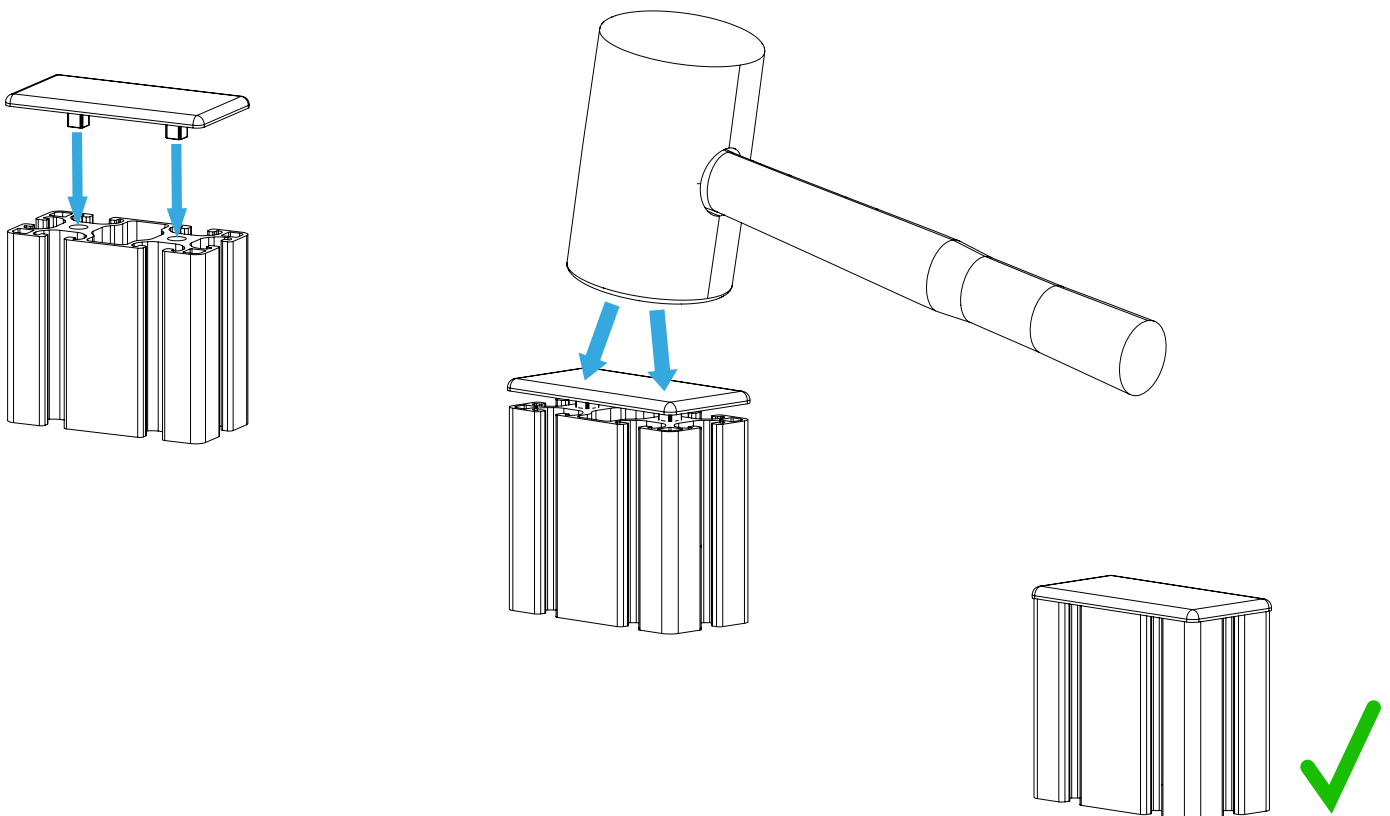

ALTERNATIVE

BOLT DIMENSIONS AND HOW TO MEASURE THEM [mm]

PROFILE CAP ASSEMBLY

PARTS

[dimensions in mm / different scales]
No extra or spare parts listed!

1x

2x

6x

To position the stop brackets, loosen/tighten the screws marked green.

2x
pre-assembled
universal
connectors

Adjustment of joint friction

WARNING NOTICES

CAUTION! Do not clamp your fingers while attaching the keyboard tray.
CAUTION! Check before usage if all screws are tightened.