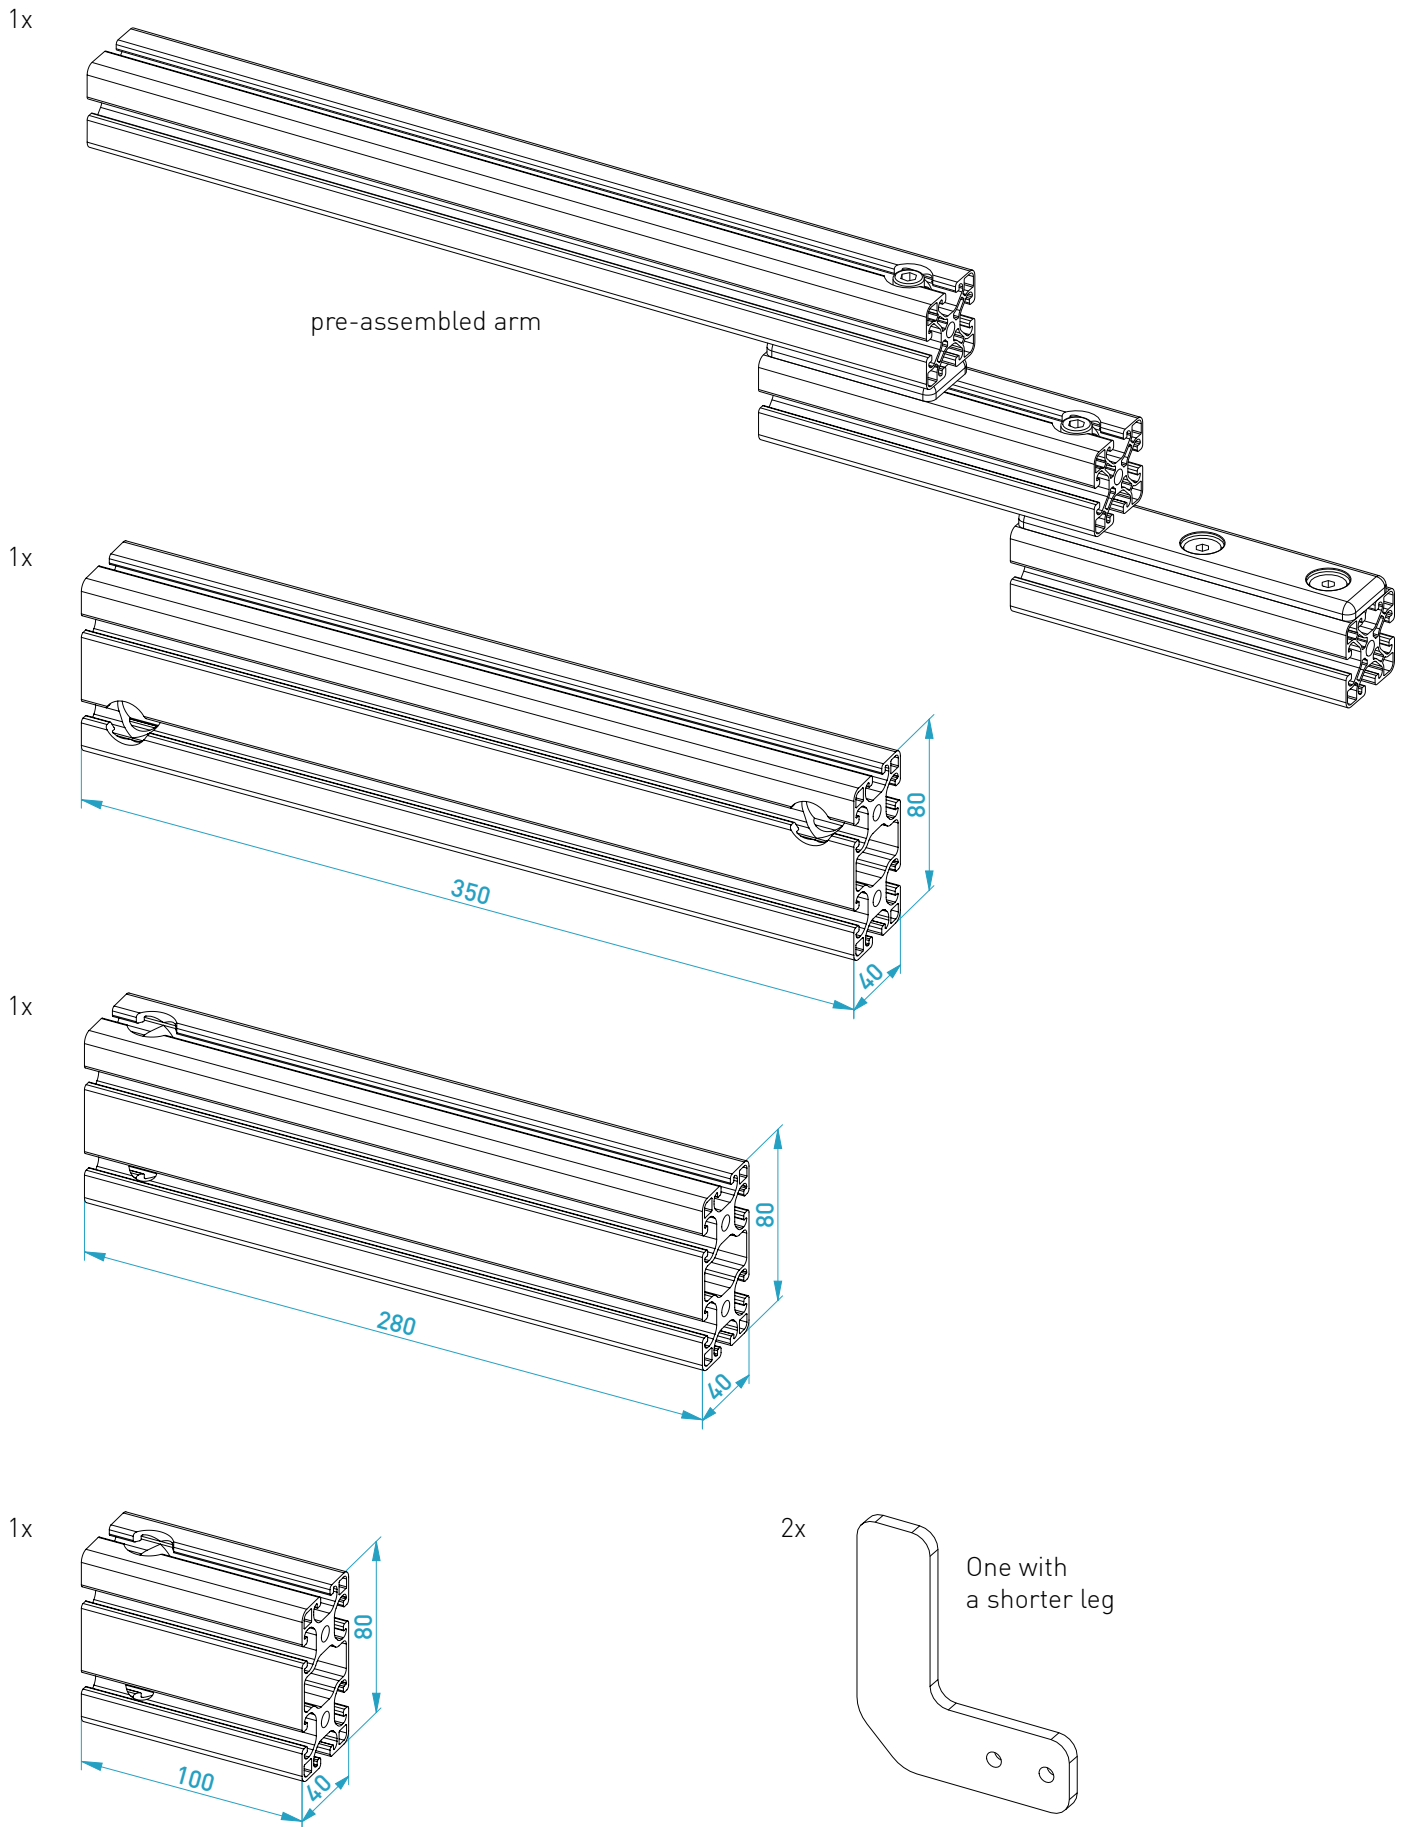

ALTERNATIVE

BOLT DIMENSIONS AND HOW TO MEASURE THEM [mm]

PROFILE CAP ASSEMBLY

PARTS

[dimensions in mm / different scales]
No extra or spare parts listed!

1x

2x

6x

To position the stop brackets, loosen/tighten the screws marked green.

2x
pre-assembled
universal
connectors

Adjustment of joint friction

WARNING NOTICES

CAUTION! Do not clamp your fingers while attaching the keyboard tray.
CAUTION! Check before usage if all screws are tightened.