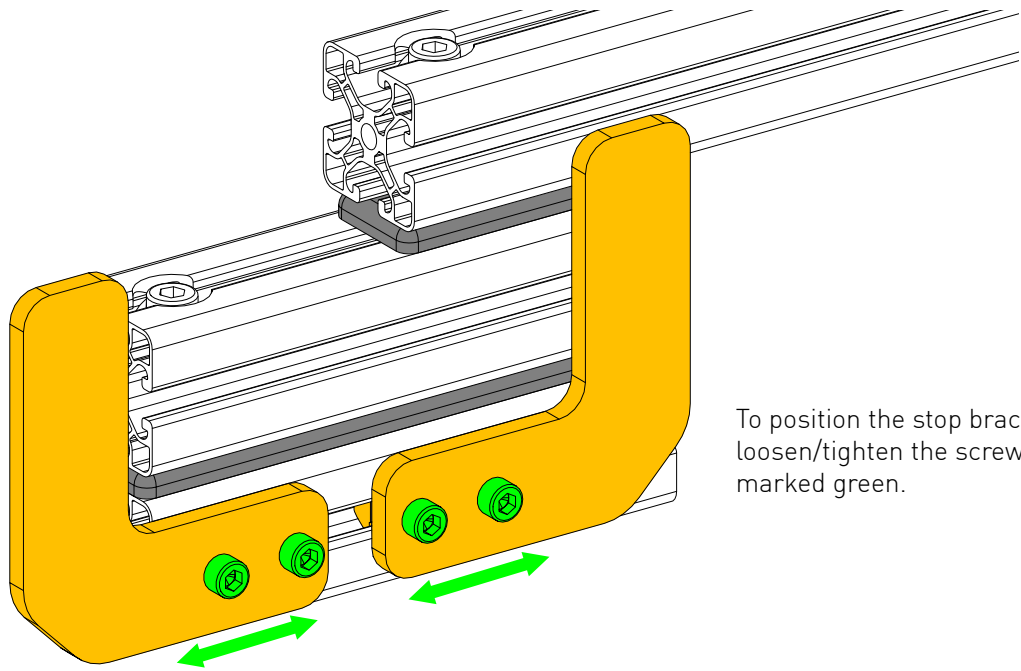

ALTERNATIVE

BOLT DIMENSIONS AND HOW TO MEASURE THEM [mm]

PROFILE CAP ASSEMBLY

PARTS

[dimensions in mm / different scales]
No extra or spare parts listed!

1x

2x

6x

2x

8x

8x

10x

2x

4x

4x

ASSEMBLY

To position the stop brackets, loosen/tighten the screws marked green.

2x
pre-assembled
universal
connectors

Adjustment of joint friction

WARNING NOTICES

CAUTION! Do not clamp your fingers while attaching the keyboard tray.
CAUTION! Check before usage if all screws are tightened.