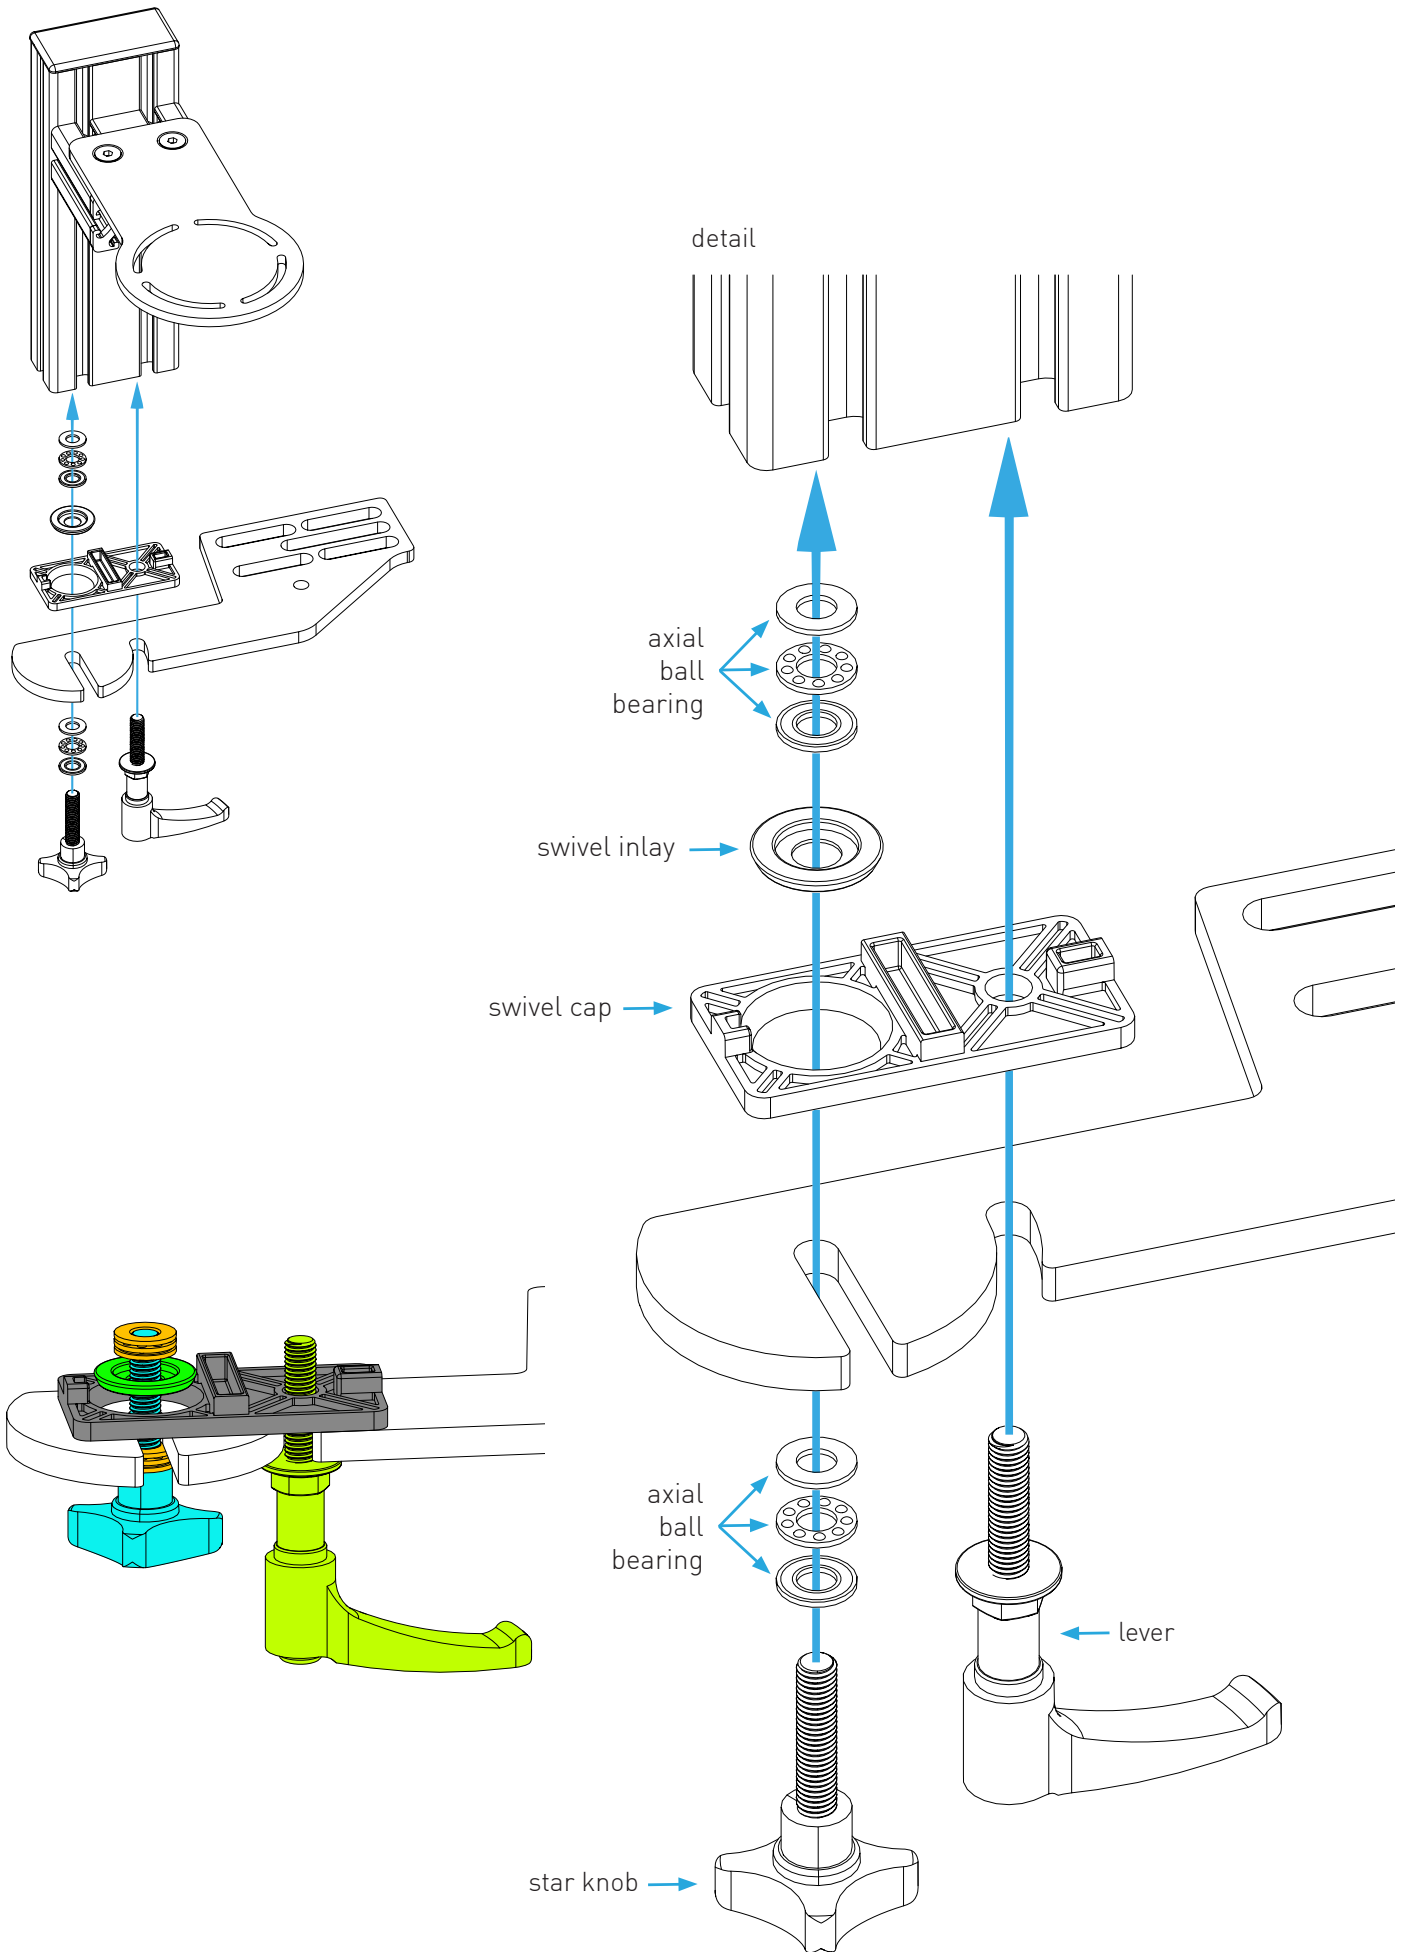

CHAIR MOUNT SWIVEL ADAPTER

Instruction Manual
Bedienungsanleitung
Mode d'emploi

PARTS

[dimensions in mm / different scales]
No extra or spare parts listed!

CHAIR MOUNT SWIVEL ADAPTER ASSEMBLY

HOW TO SWIVEL

HOW TO QUICK RELEASE

Loosen the lever and the star knob.

Swivel approx 90°

REATTACH

WARNING NOTICES

CAUTION! Do not clamp your fingers while attaching the chair mount.

CAUTION! Check before usage if all screws are tightened.

CAUTION! Check before usage that the mounting plate is screwed on tight after making height adjustments.

DANGER: Contains small parts not suitable for children under 3 years.
Only suitable for children over 12 years and adults.