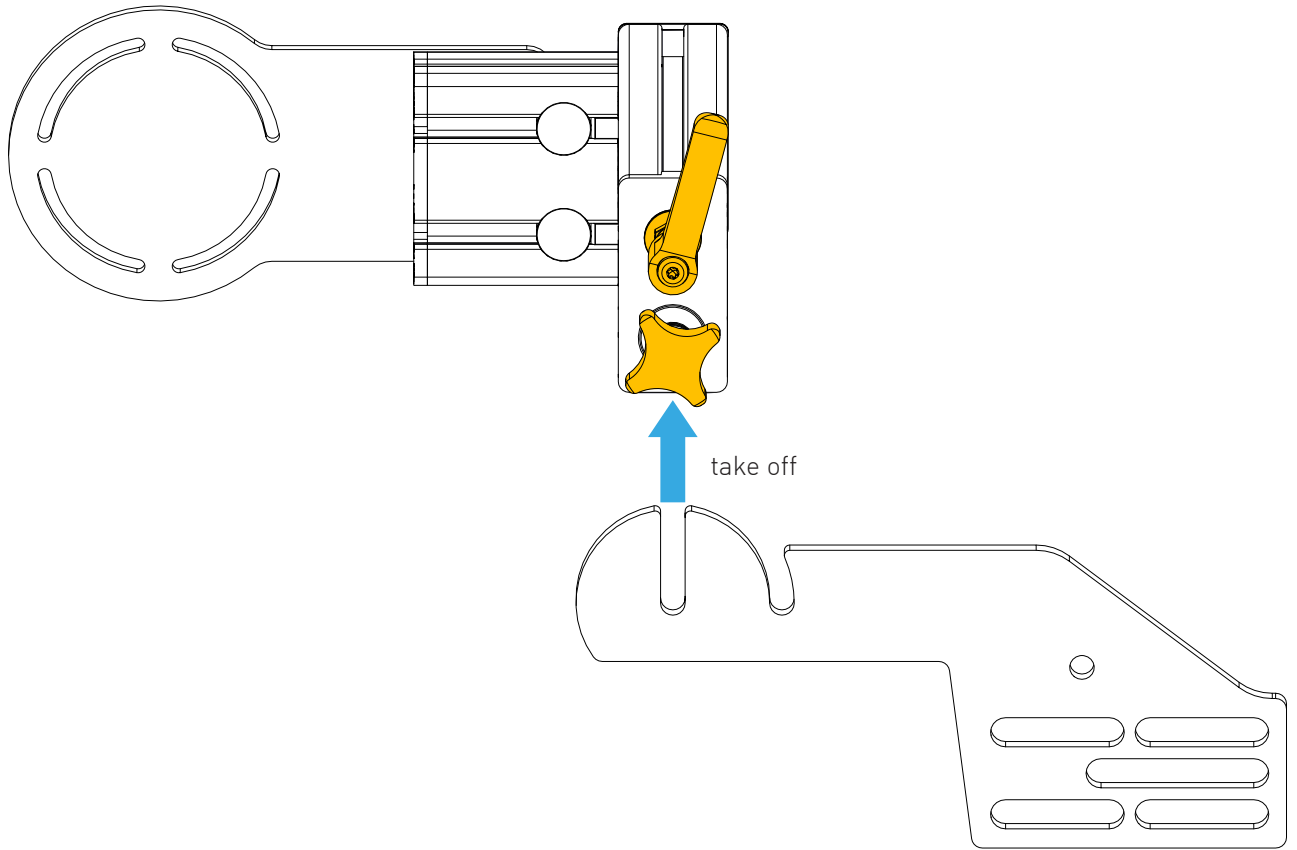

CHAIR MOUNT SWIVEL ADAPTER

Instruction Manual
Bedienungsanleitung
Mode d'emploi

PARTS

[dimensions in mm / different scales]
No extra or spare parts listed!

CHAIR MOUNT SWIVEL ADAPTER ASSEMBLY

HOW TO SWIVEL

HOW TO QUICK RELEASE

Loosen the lever and the star knob.

Swivel approx 90°

REATTACH

WARNING NOTICES

CAUTION! Do not clamp your fingers while attaching the chair mount.

CAUTION! Check before usage if all screws are tightened.

CAUTION! Check before usage that the mounting plate is screwed on tight after making height adjustments.

DANGER: Contains small parts not suitable for children under 3 years.
Only suitable for children over 12 years and adults.