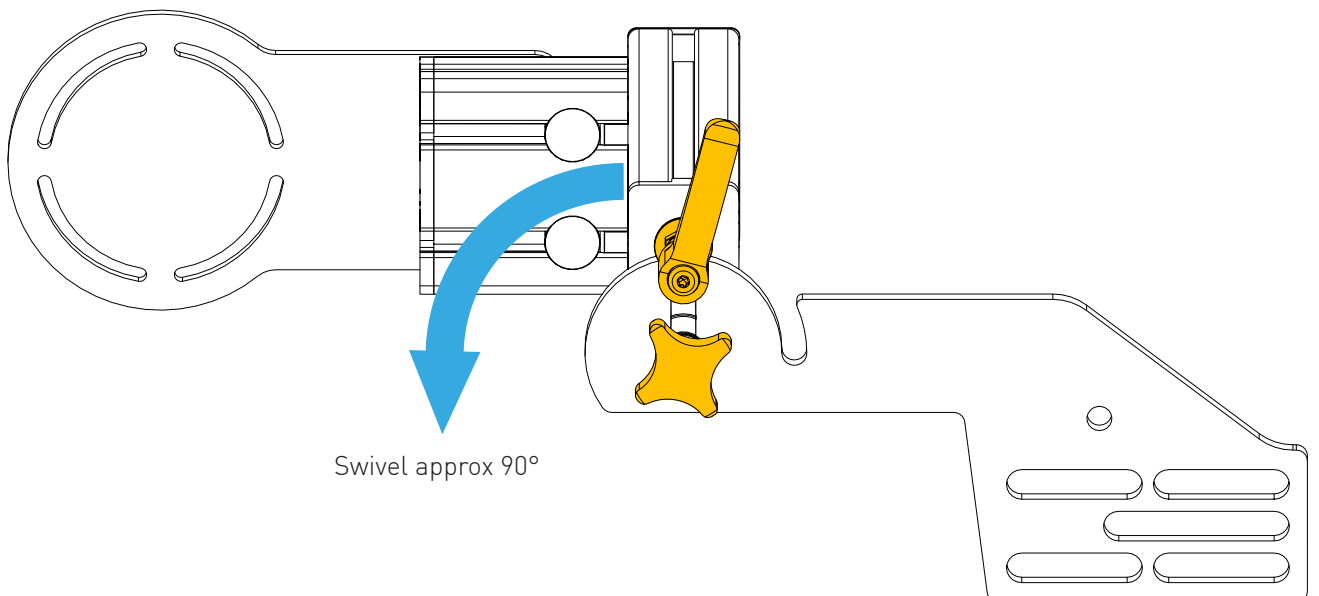

CHAIR MOUNT SWIVEL ADAPTER

Instruction Manual
Bedienungsanleitung
Mode d'emploi

PARTS

[dimensions in mm / different scales]
No extra or spare parts listed!

CHAIR MOUNT SWIVEL ADAPTER ASSEMBLY

HOW TO SWIVEL

HOW TO QUICK RELEASE

Loosen the lever and the star knob.

Swivel approx 90°

REATTACH

WARNING NOTICES

CAUTION! Do not clamp your fingers while attaching the chair mount.

CAUTION! Check before usage if all screws are tightened.

CAUTION! Check before usage that the mounting plate is screwed on tight after making height adjustments.

DANGER: Contains small parts not suitable for children under 3 years.
Only suitable for children over 12 years and adults.