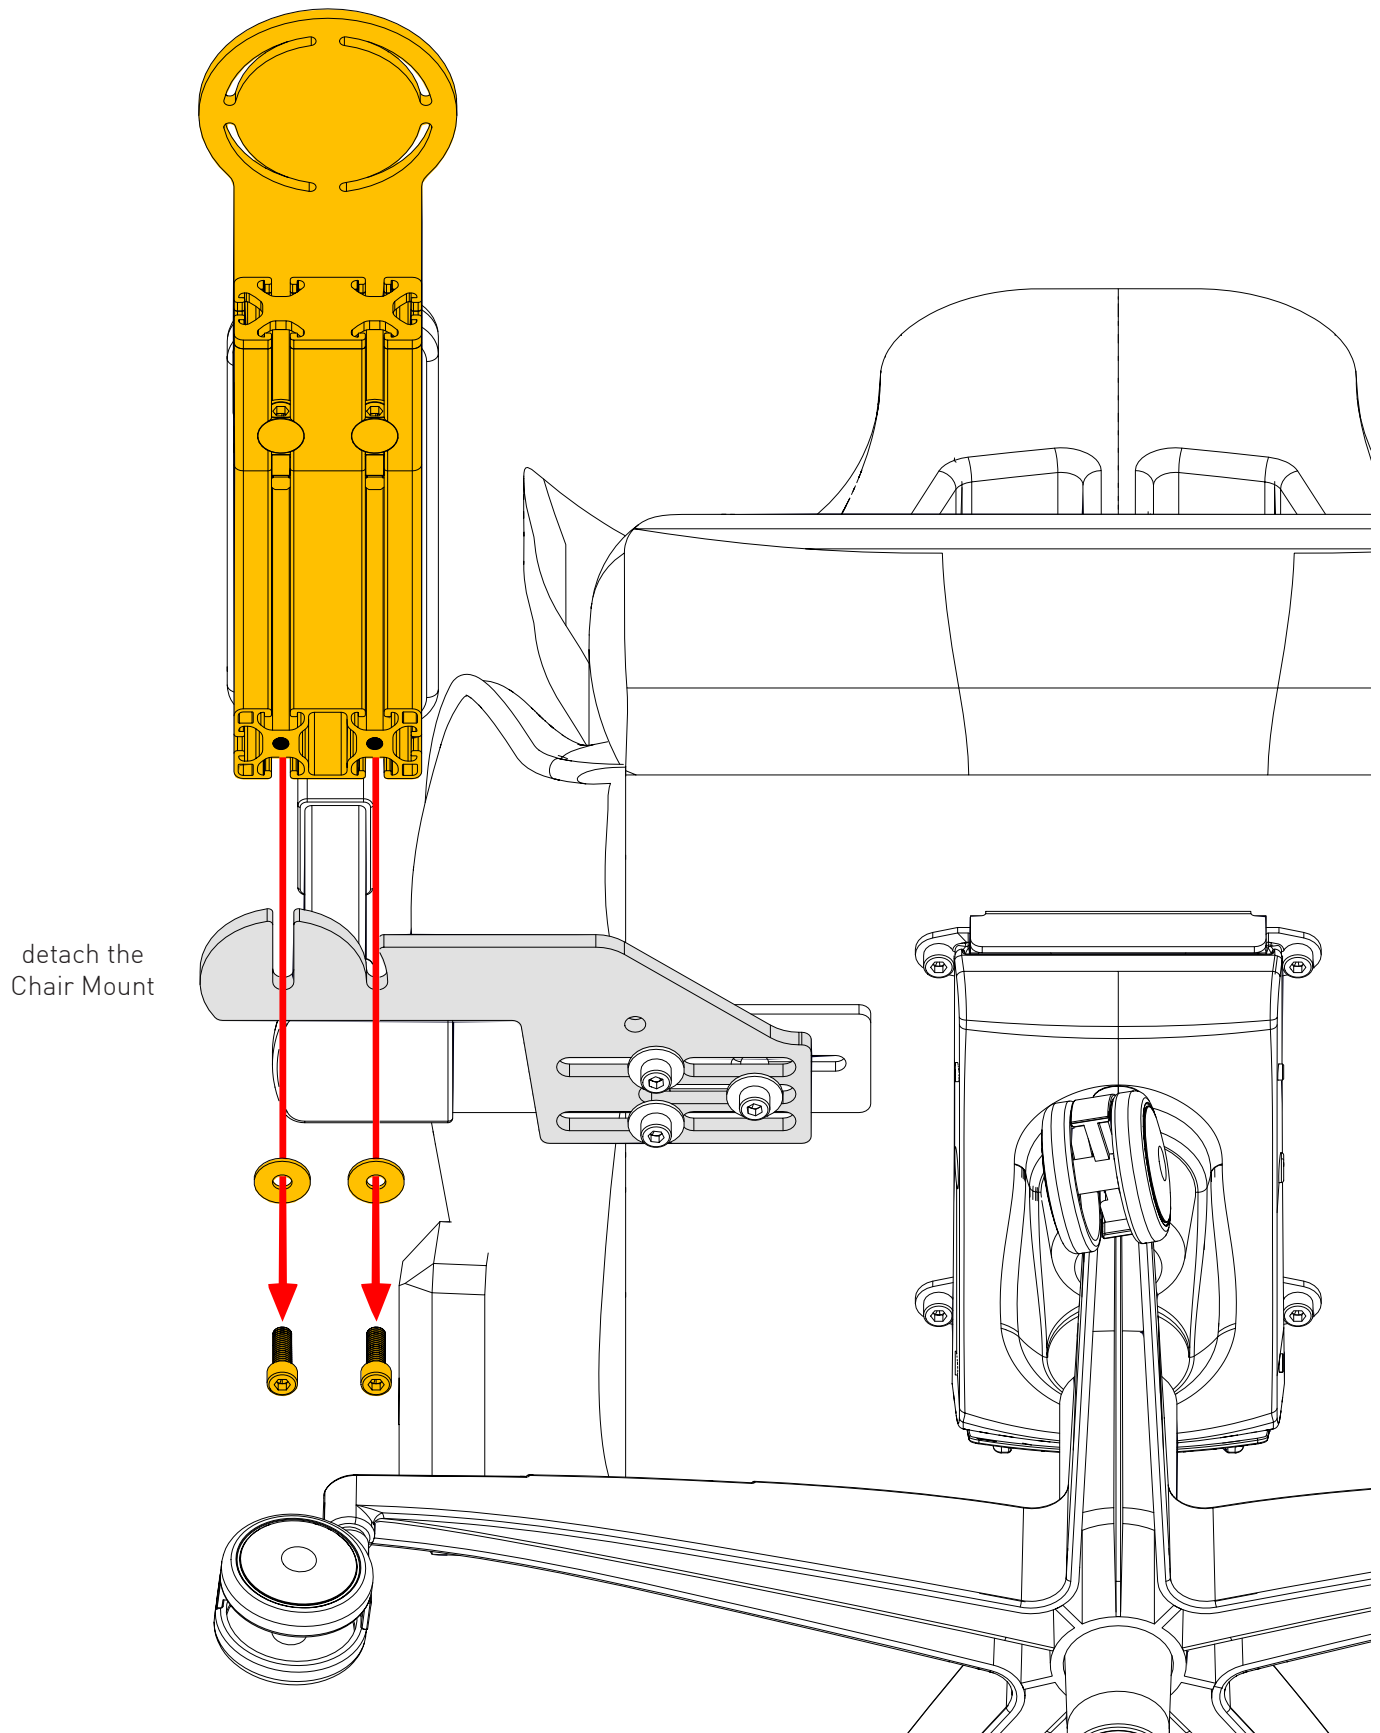

CHAIR MOUNT SWIVEL ADAPTER

Instruction Manual
Bedienungsanleitung
Mode d'emploi

PARTS

[dimensions in mm / different scales]
No extra or spare parts listed!

CHAIR MOUNT SWIVEL ADAPTER ASSEMBLY

HOW TO SWIVEL

HOW TO QUICK RELEASE

Loosen the lever and the star knob.

Swivel approx 90°

REATTACH

WARNING NOTICES

CAUTION! Do not clamp your fingers while attaching the chair mount.

CAUTION! Check before usage if all screws are tightened.