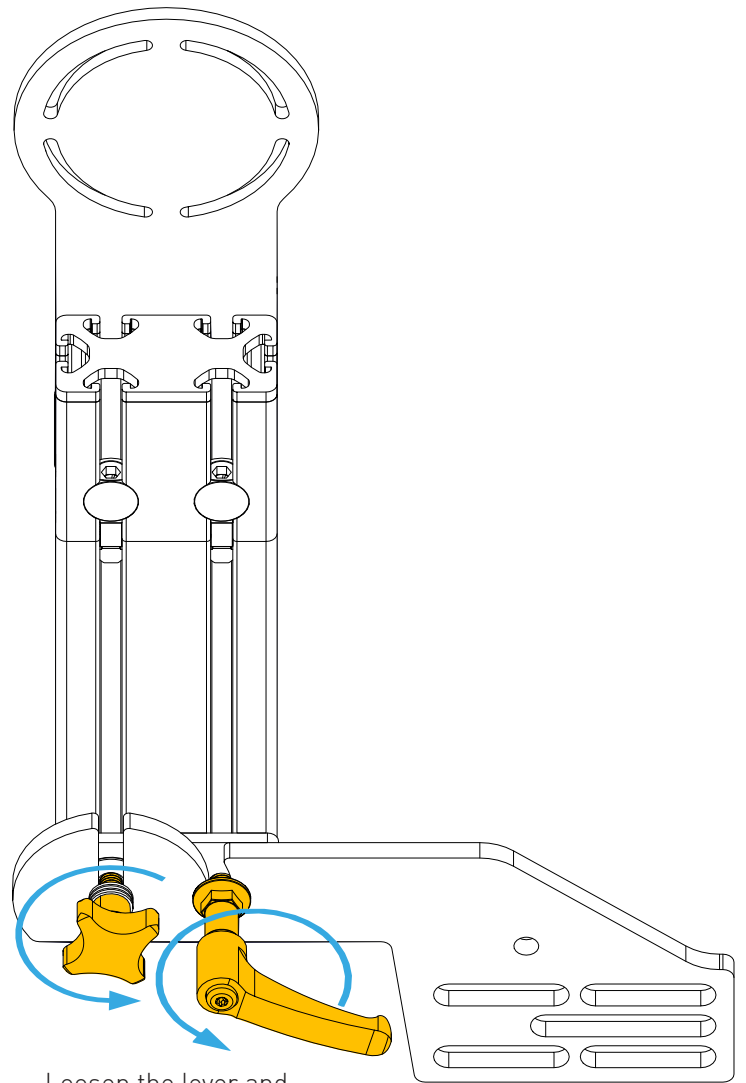

CHAIR MOUNT SWIVEL ADAPTER

Instruction Manual
Bedienungsanleitung
Mode d'emploi

PARTS

[dimensions in mm / different scales]
No extra or spare parts listed!

CHAIR MOUNT SWIVEL ADAPTER ASSEMBLY

HOW TO SWIVEL

HOW TO QUICK RELEASE

Loosen the lever and the star knob.

Swivel approx 90°

REATTACH

WARNING NOTICES

CAUTION! Do not clamp your fingers while attaching the chair mount.

CAUTION! Check before usage if all screws are tightened.

CAUTION! Check before usage that the mounting plate is screwed on tight after making height adjustments.

DANGER: Contains small parts not suitable for children under 3 years.
Only suitable for children over 12 years and adults.