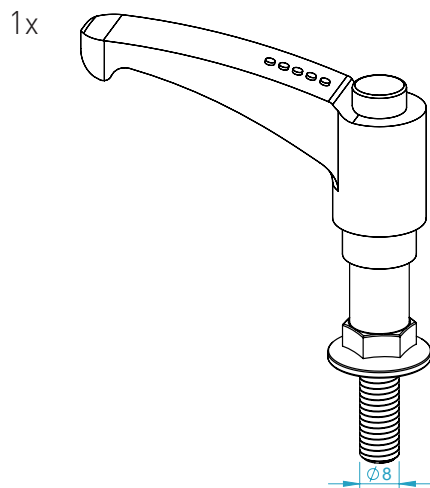

CHAIR MOUNT SWIVEL ADAPTER

Instruction Manual
Bedienungsanleitung
Mode d'emploi

PARTS

[dimensions in mm / different scales]
No extra or spare parts listed!

CHAIR MOUNT SWIVEL ADAPTER ASSEMBLY

HOW TO SWIVEL

HOW TO QUICK RELEASE

Loosen the lever and the star knob.

Swivel approx 90°

REATTACH

WARNING NOTICES

CAUTION! Do not clamp your fingers while attaching the chair mount.

CAUTION! Check before usage if all screws are tightened.

CAUTION! Check before usage that the mounting plate is screwed on tight after making height adjustments.

DANGER: Contains small parts not suitable for children under 3 years.
Only suitable for children over 12 years and adults.