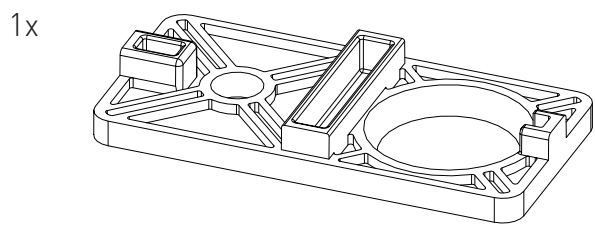

CHAIR MOUNT SWIVEL ADAPTER

Instruction Manual
Bedienungsanleitung
Mode d'emploi

PARTS

[dimensions in mm / different scales]
No extra or spare parts listed!

CHAIR MOUNT SWIVEL ADAPTER ASSEMBLY

HOW TO SWIVEL

HOW TO QUICK RELEASE

Loosen the lever and the star knob.

Swivel approx 90°

REATTACH

WARNING NOTICES

CAUTION! Do not clamp your fingers while attaching the chair mount.

CAUTION! Check before usage if all screws are tightened.

CAUTION! Check before usage that the mounting plate is screwed on tight after making height adjustments.

DANGER: Contains small parts not suitable for children under 3 years.
Only suitable for children over 12 years and adults.