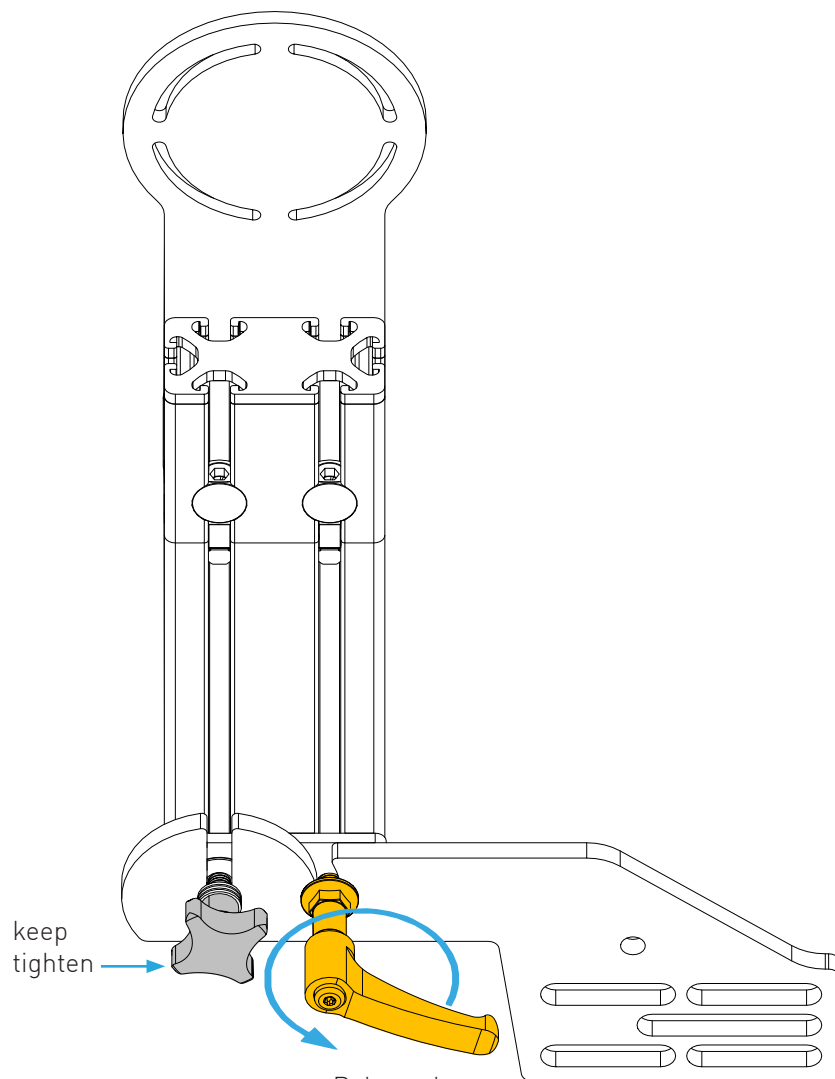

CHAIR MOUNT SWIVEL ADAPTER

Instruction Manual
Bedienungsanleitung
Mode d'emploi

PARTS

[dimensions in mm / different scales]
No extra or spare parts listed!

CHAIR MOUNT SWIVEL ADAPTER ASSEMBLY

HOW TO SWIVEL

HOW TO QUICK RELEASE

Loosen the lever and the star knob.

Swivel approx 90°

REATTACH

WARNING NOTICES

CAUTION! Do not clamp your fingers while attaching the chair mount.

CAUTION! Check before usage if all screws are tightened.