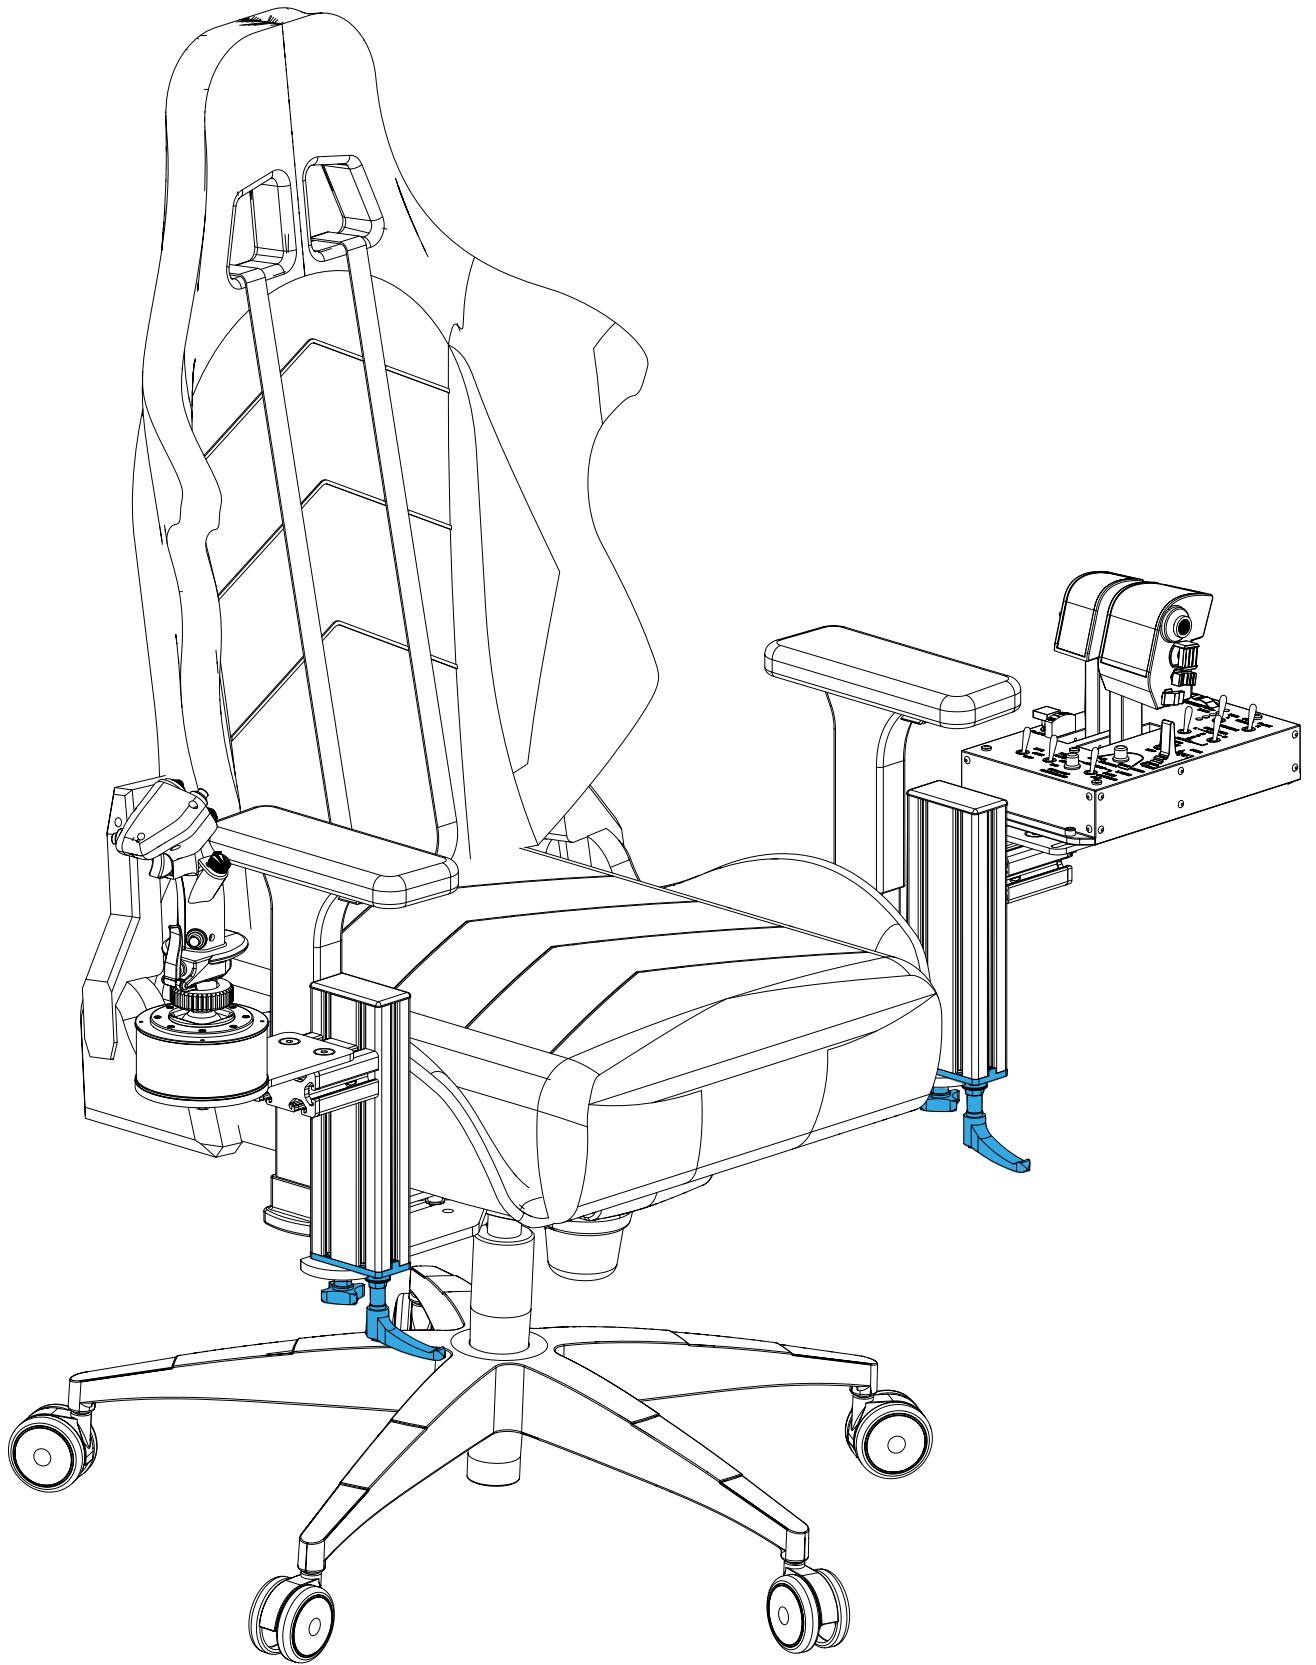

CHAIR MOUNT SWIVEL ADAPTER

Instruction Manual
Bedienungsanleitung
Mode d'emploi

PARTS

[dimensions in mm / different scales]
No extra or spare parts listed!

CHAIR MOUNT SWIVEL ADAPTER ASSEMBLY

HOW TO SWIVEL

HOW TO QUICK RELEASE

Loosen the lever and the star knob.

Swivel approx 90°

REATTACH

WARNING NOTICES

CAUTION! Do not clamp your fingers while attaching the chair mount.

CAUTION! Check before usage if all screws are tightened.

CAUTION! Check before usage that the mounting plate is screwed on tight after making height adjustments.

DANGER: Contains small parts not suitable for children under 3 years.
Only suitable for children over 12 years and adults.