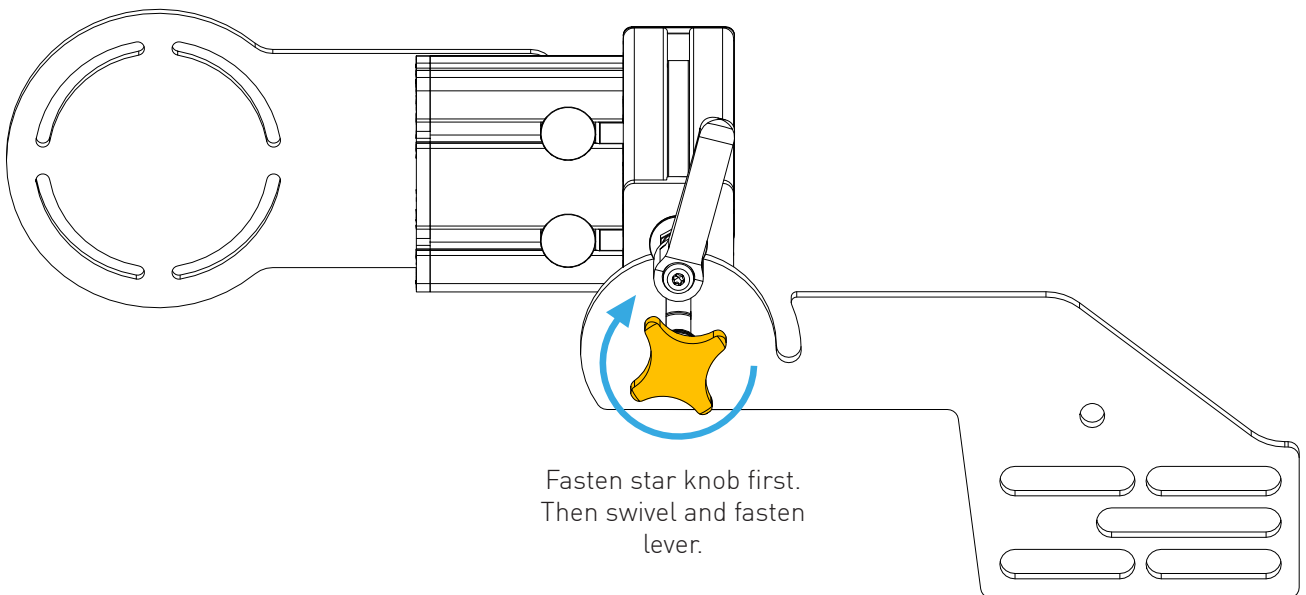

HOW TO QUICK RELEASE

Loosen the lever and the star knob.

Swivel approx 90°

REATTACH

WARNING NOTICES

CAUTION! Do not clamp your fingers while attaching the chair mount.

CAUTION! Check before usage if all screws are tightened.

CAUTION! Check before usage that the mounting plate is screwed on tight after making height adjustments.

DANGER: Contains small parts not suitable for children under 3 years.
Only suitable for children over 12 years and adults.