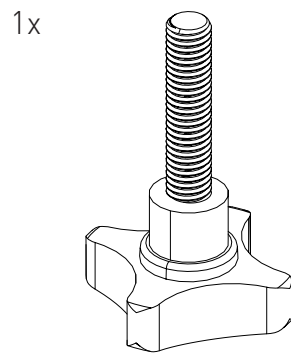

CHAIR MOUNT SWIVEL ADAPTER

Instruction Manual
Bedienungsanleitung
Mode d'emploi

PARTS

[dimensions in mm / different scales]
No extra or spare parts listed!

CHAIR MOUNT SWIVEL ADAPTER ASSEMBLY

HOW TO SWIVEL

HOW TO QUICK RELEASE

Loosen the lever and the star knob.

Swivel approx 90°

REATTACH

WARNING NOTICES

CAUTION! Do not clamp your fingers while attaching the chair mount.

CAUTION! Check before usage if all screws are tightened.

CAUTION! Check before usage that the mounting plate is screwed on tight after making height adjustments.

DANGER: Contains small parts not suitable for children under 3 years.
Only suitable for children over 12 years and adults.