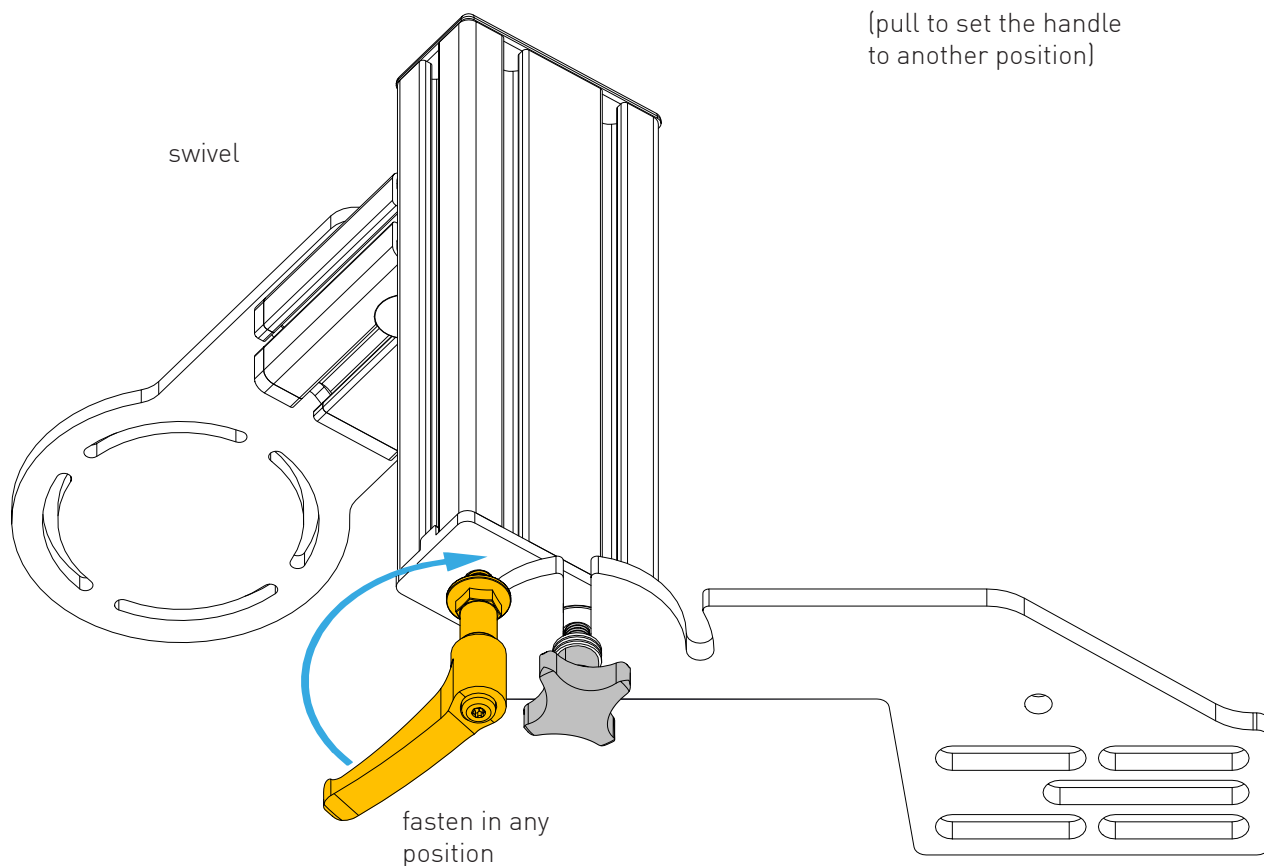

CHAIR MOUNT SWIVEL ADAPTER

Instruction Manual
Bedienungsanleitung
Mode d'emploi

PARTS

[dimensions in mm / different scales]
No extra or spare parts listed!

CHAIR MOUNT SWIVEL ADAPTER ASSEMBLY

HOW TO SWIVEL

HOW TO QUICK RELEASE

Loosen the lever and the star knob.

Swivel approx 90°

REATTACH

WARNING NOTICES

CAUTION! Do not clamp your fingers while attaching the chair mount.

CAUTION! Check before usage if all screws are tightened.