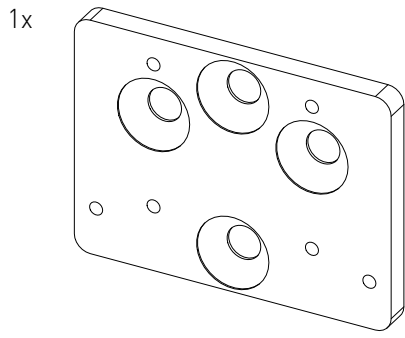

optional
quick change
wall mount

JOYSTICK QUICK CHANGE

Instruction Manual
Bedienungsanleitung
Mode d'emploi

GENERAL ASSEMBLY INFO AND HOW TO

PROFILE NUT

HEX KEY SET WITH BALL HEAD + EXTENSION OR SIMILAR REQUIRED

UNIVERSAL CONNECTOR

BOLT DIMENSIONS AND HOW TO MEASURE THEM [mm]

PARTS

[dimensions in mm / different scales]
No extra or spare parts listed!

BAG

PARTS FOR OPTIONAL WALL MONT

for assembly on profiles

ASSEMBLY

On table mount for example.
Can be mount on every
vertical 80x40mm profile.
E.g.
chair mounts,
rail mounts,
MTS Cockpit...

Make sure that the two beam supports are mounted at the same height.

OPTIONAL WALL MOUNT ASSEMBLY