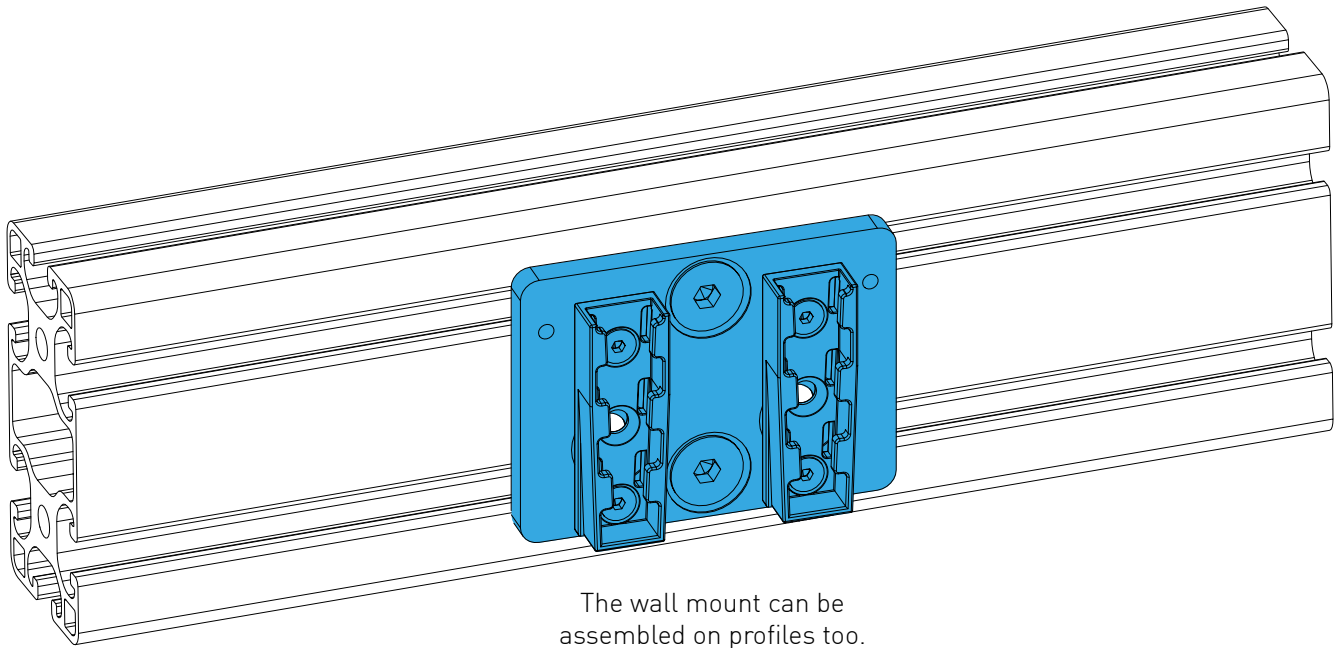

On table mount for example.
Can be mount on every
vertical 80x40mm profile.
E.g.
chair mounts,
rail mounts,
MTS Cockpit...

Make sure that the two beam supports are mounted at the same height.

OPTIONAL WALL MOUNT ASSEMBLY

Choose screws that are suitable for your wall and sturdy enough to support the load.

MTSIM assumes no liability for damage caused by inappropriate screw selection on the wall or the suspended devices!

Note the orientation

Beam supports are delivered in a set with a counterpart. Counterpart is not used.

4x
M4x8
flat head

The wall mount can be assembled on profiles too.
Using 2x slot nuts M8
and 2x M8x16 flat head screws.

WARNING NOTICES