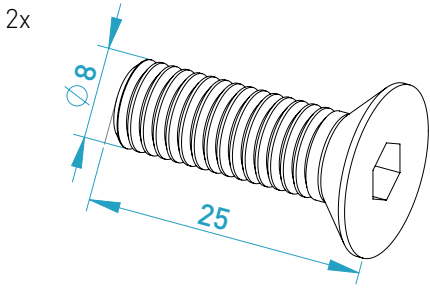

UNIVERSAL CONNECTOR

BOLT DIMENSIONS AND HOW TO MEASURE THEM [mm]

PARTS

[dimensions in mm / different scales]
No extra or spare parts listed!

BAG

PARTS FOR OPTIONAL WALL MONT

for assembly on profiles

ASSEMBLY

On table mount for example.
Can be mount on every
vertical 80x40mm profile.
E.g.
chair mounts,
rail mounts,
MTS Cockpit...

Make sure that the two beam supports are mounted at the same height.

OPTIONAL WALL MOUNT ASSEMBLY