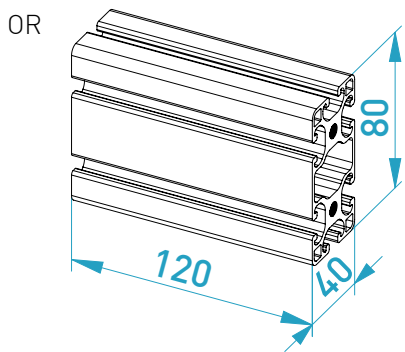

UNIVERSAL CONNECTOR

BOLT DIMENSIONS AND HOW TO MEASURE THEM [mm]

PARTS

[dimensions in mm / different scales]
No extra or spare parts listed!

BAG

PARTS FOR OPTIONAL WALL MONT

for assembly on profiles

ASSEMBLY

On table mount for example.
Can be mount on every
vertical 80x40mm profile.
E.g.
chair mounts,
rail mounts,
MTS Cockpit...

Make sure that the two beam supports are mounted at the same height.

OPTIONAL WALL MOUNT ASSEMBLY