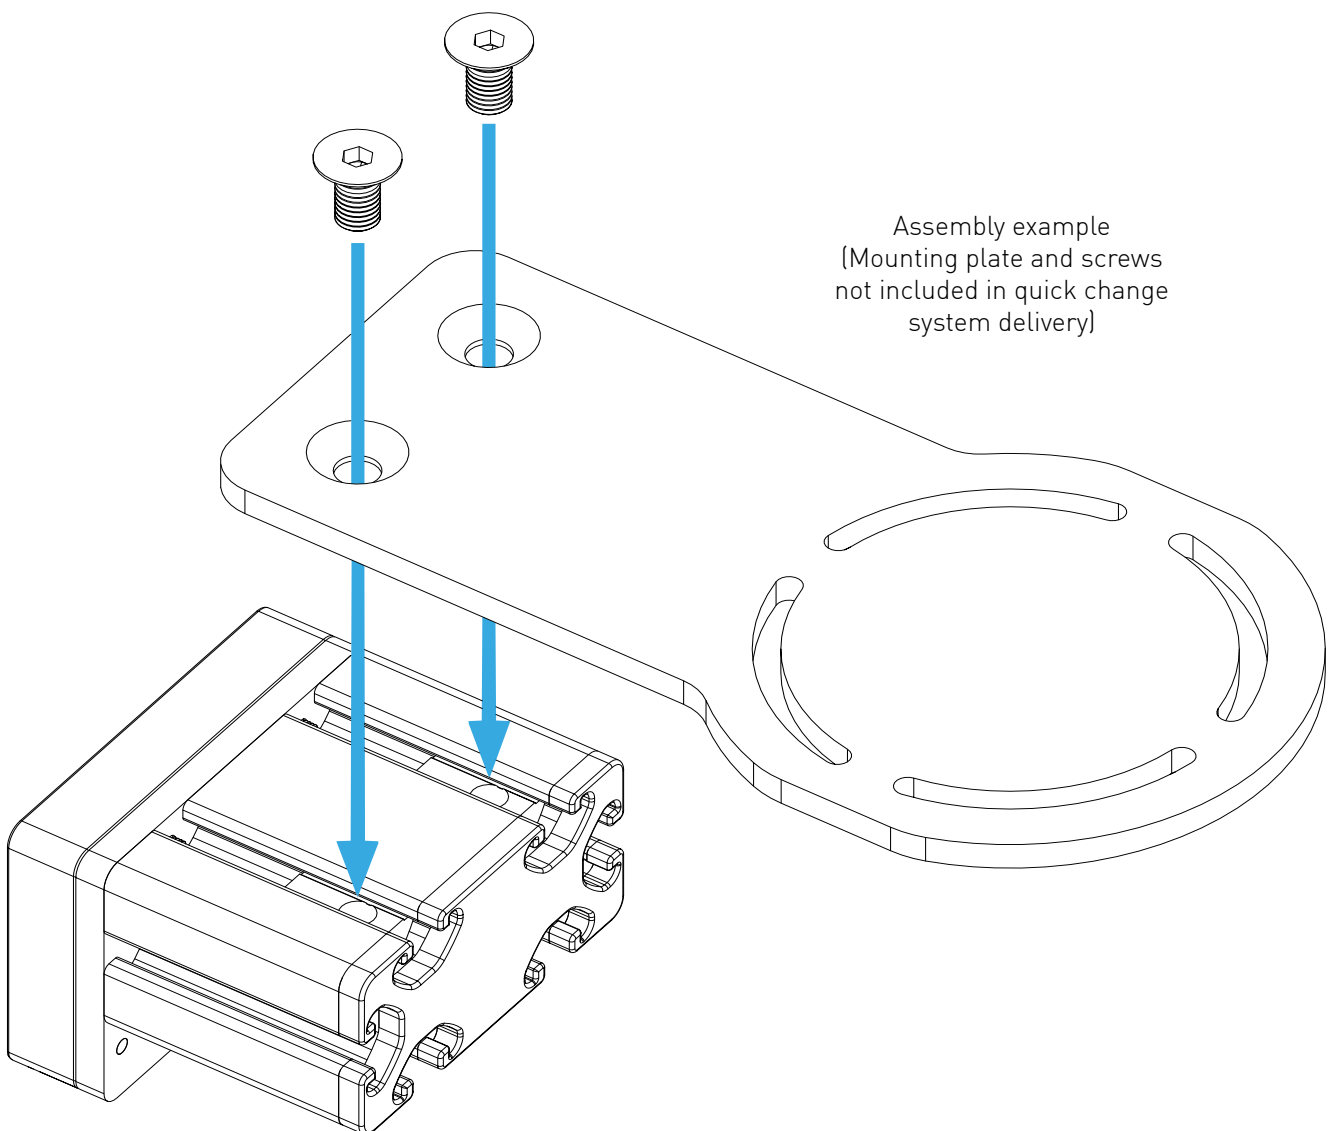

optional
quick change
wall mount

JOYSTICK QUICK CHANGE

Instruction Manual
Bedienungsanleitung
Mode d'emploi

GENERAL ASSEMBLY INFO AND HOW TO

PROFILE NUT

HEX KEY SET WITH BALL HEAD + EXTENSION OR SIMILAR REQUIRED

UNIVERSAL CONNECTOR

BOLT DIMENSIONS AND HOW TO MEASURE THEM [mm]

PARTS

[dimensions in mm / different scales]
No extra or spare parts listed!

BAG

PARTS FOR OPTIONAL WALL MONT

for assembly on profiles

ASSEMBLY

On table mount for example.
Can be mount on every
vertical 80x40mm profile.
E.g.
chair mounts,
rail mounts,
MTS Cockpit...

Make sure that the two beam supports are mounted at the same height.

OPTIONAL WALL MOUNT ASSEMBLY

Beam supports are delivered in a set with a counterpart. Counterpart is not used.

4x
M4x8
flat head

The wall mount can be assembled on profiles too.
Using 2x slot nuts M8
and 2x M8x16 flat head screws.

WARNING NOTICES