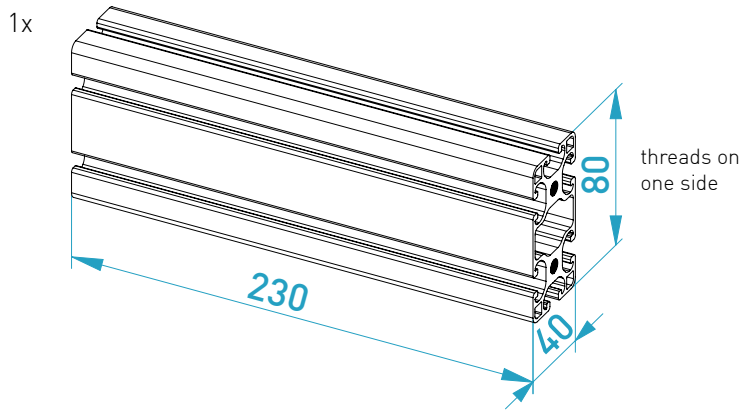

UNIVERSAL CONNECTOR

BOLT DIMENSIONS AND HOW TO MEASURE THEM [mm]

PARTS

[dimensions in mm / different scales]
No extra or spare parts listed!

BAG

PARTS FOR OPTIONAL WALL MONT

for assembly on profiles

ASSEMBLY

On table mount for example.
Can be mount on every
vertical 80x40mm profile.
E.g.
chair mounts,
rail mounts,
MTS Cockpit...

Make sure that the two beam supports are mounted at the same height.

OPTIONAL WALL MOUNT ASSEMBLY