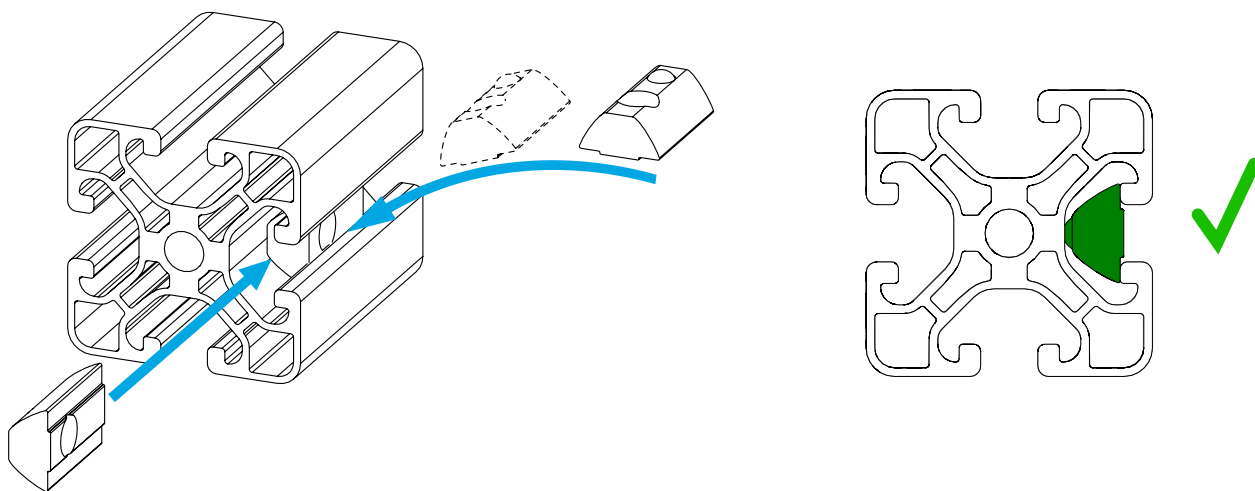

optional
quick change
wall mount

JOYSTICK QUICK CHANGE

Instruction Manual
Bedienungsanleitung
Mode d'emploi

GENERAL ASSEMBLY INFO AND HOW TO

PROFILE NUT

HEX KEY SET WITH BALL HEAD + EXTENSION OR SIMILAR REQUIRED

UNIVERSAL CONNECTOR

BOLT DIMENSIONS AND HOW TO MEASURE THEM [mm]

PARTS

[dimensions in mm / different scales]
No extra or spare parts listed!

BAG

PARTS FOR OPTIONAL WALL MONT

for assembly on profiles

ASSEMBLY