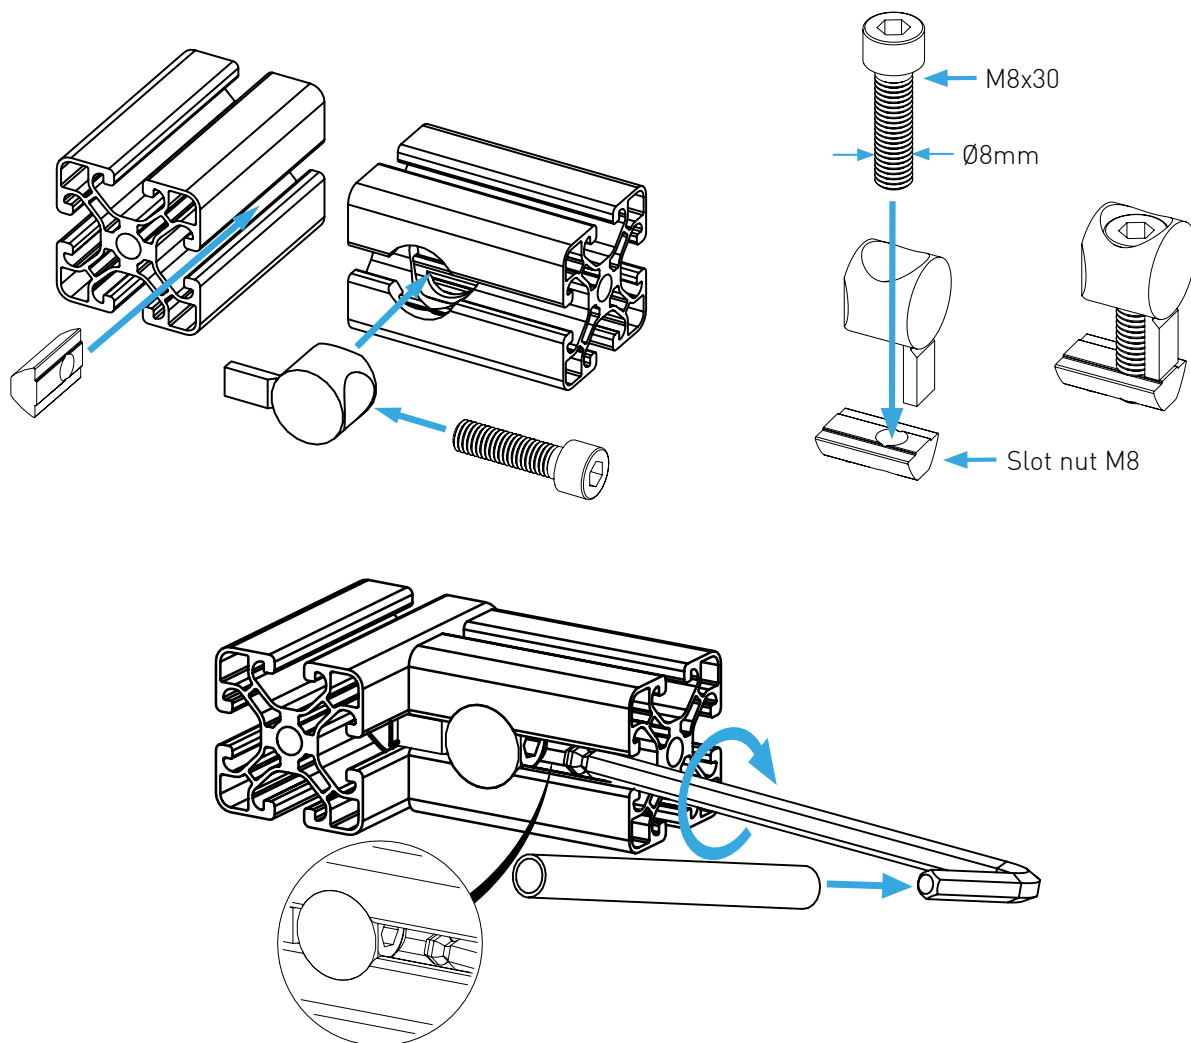

optional
quick change
wall mount

JOYSTICK QUICK CHANGE

Instruction Manual
Bedienungsanleitung
Mode d'emploi

GENERAL ASSEMBLY INFO AND HOW TO

PROFILE NUT

HEX KEY SET WITH BALL HEAD + EXTENSION OR SIMILAR REQUIRED

UNIVERSAL CONNECTOR

BOLT DIMENSIONS AND HOW TO MEASURE THEM [mm]

PARTS

[dimensions in mm / different scales]
No extra or spare parts listed!

BAG

PARTS FOR OPTIONAL WALL MONT

for assembly on profiles

ASSEMBLY

On table mount for example.
Can be mount on every
vertical 80x40mm profile.
E.g.
chair mounts,
rail mounts,
MTS Cockpit...

Make sure that the two beam supports are mounted at the same height.

OPTIONAL WALL MOUNT ASSEMBLY

Beam supports are delivered in a set with a counterpart. Counterpart is not used.

4x
M4x8
flat head

The wall mount can be assembled on profiles too.
Using 2x slot nuts M8
and 2x M8x16 flat head screws.

WARNING NOTICES