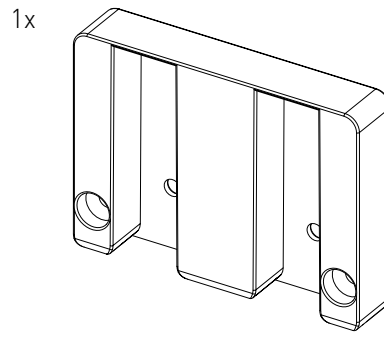

UNIVERSAL CONNECTOR

BOLT DIMENSIONS AND HOW TO MEASURE THEM [mm]

PARTS

[dimensions in mm / different scales]
No extra or spare parts listed!

BAG

PARTS FOR OPTIONAL WALL MONT

for assembly on profiles

ASSEMBLY

On table mount for example.
Can be mount on every
vertical 80x40mm profile.
E.g.
chair mounts,
rail mounts,
MTS Cockpit...

Make sure that the two beam supports are mounted at the same height.

OPTIONAL WALL MOUNT ASSEMBLY