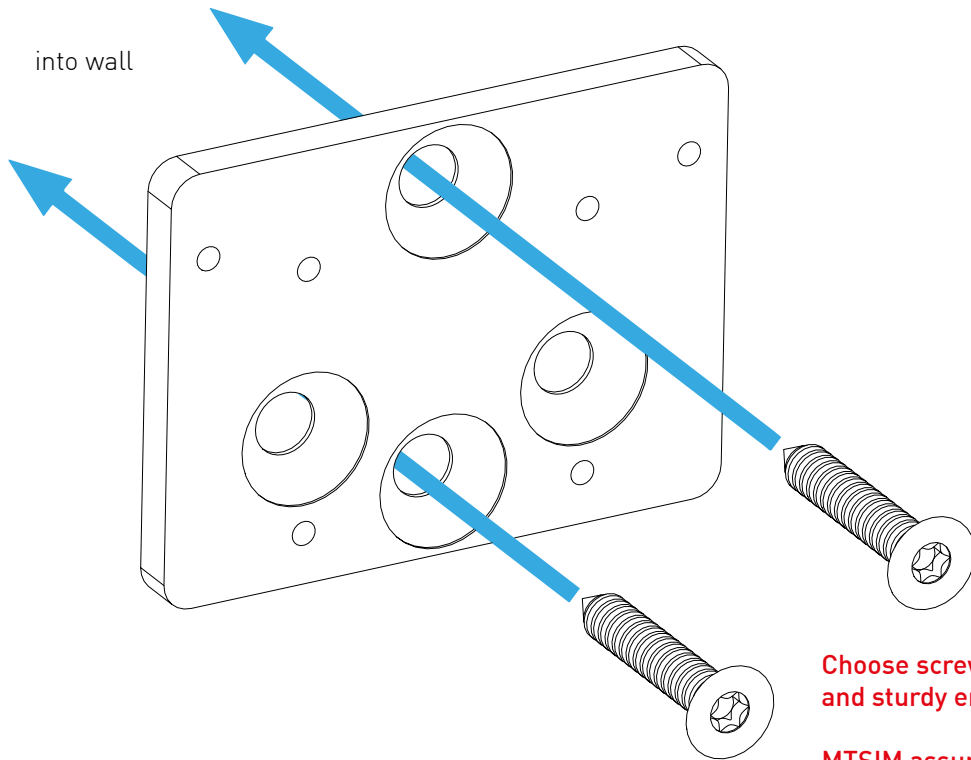

On table mount for example.
Can be mount on every
vertical 80x40mm profile.
E.g.
chair mounts,
rail mounts,
MTS Cockpit...

Make sure that the two beam supports are mounted at the same height.

OPTIONAL WALL MOUNT ASSEMBLY

Beam supports are delivered in a set with a counterpart. Counterpart is not used.

4x
M4x8
flat head

The wall mount can be assembled on profiles too.
Using 2x slot nuts M8
and 2x M8x16 flat head screws.

WARNING NOTICES