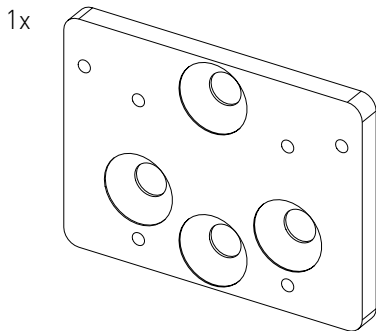

optional
quick change
wall mount

JOYSTICK QUICK CHANGE

Instruction Manual
Bedienungsanleitung
Mode d'emploi

GENERAL ASSEMBLY INFO AND HOW TO

PROFILE NUT

HEX KEY SET WITH BALL HEAD + EXTENSION OR SIMILAR REQUIRED

UNIVERSAL CONNECTOR

BOLT DIMENSIONS AND HOW TO MEASURE THEM [mm]

PARTS

[dimensions in mm / different scales]
No extra or spare parts listed!

BAG

PARTS FOR OPTIONAL WALL MONT

for assembly on profiles

ASSEMBLY

On table mount for example.
Can be mount on every
vertical 80x40mm profile.
E.g.
chair mounts,
rail mounts,
MTS Cockpit...

Make sure that the two beam supports are mounted at the same height.

OPTIONAL WALL MOUNT ASSEMBLY