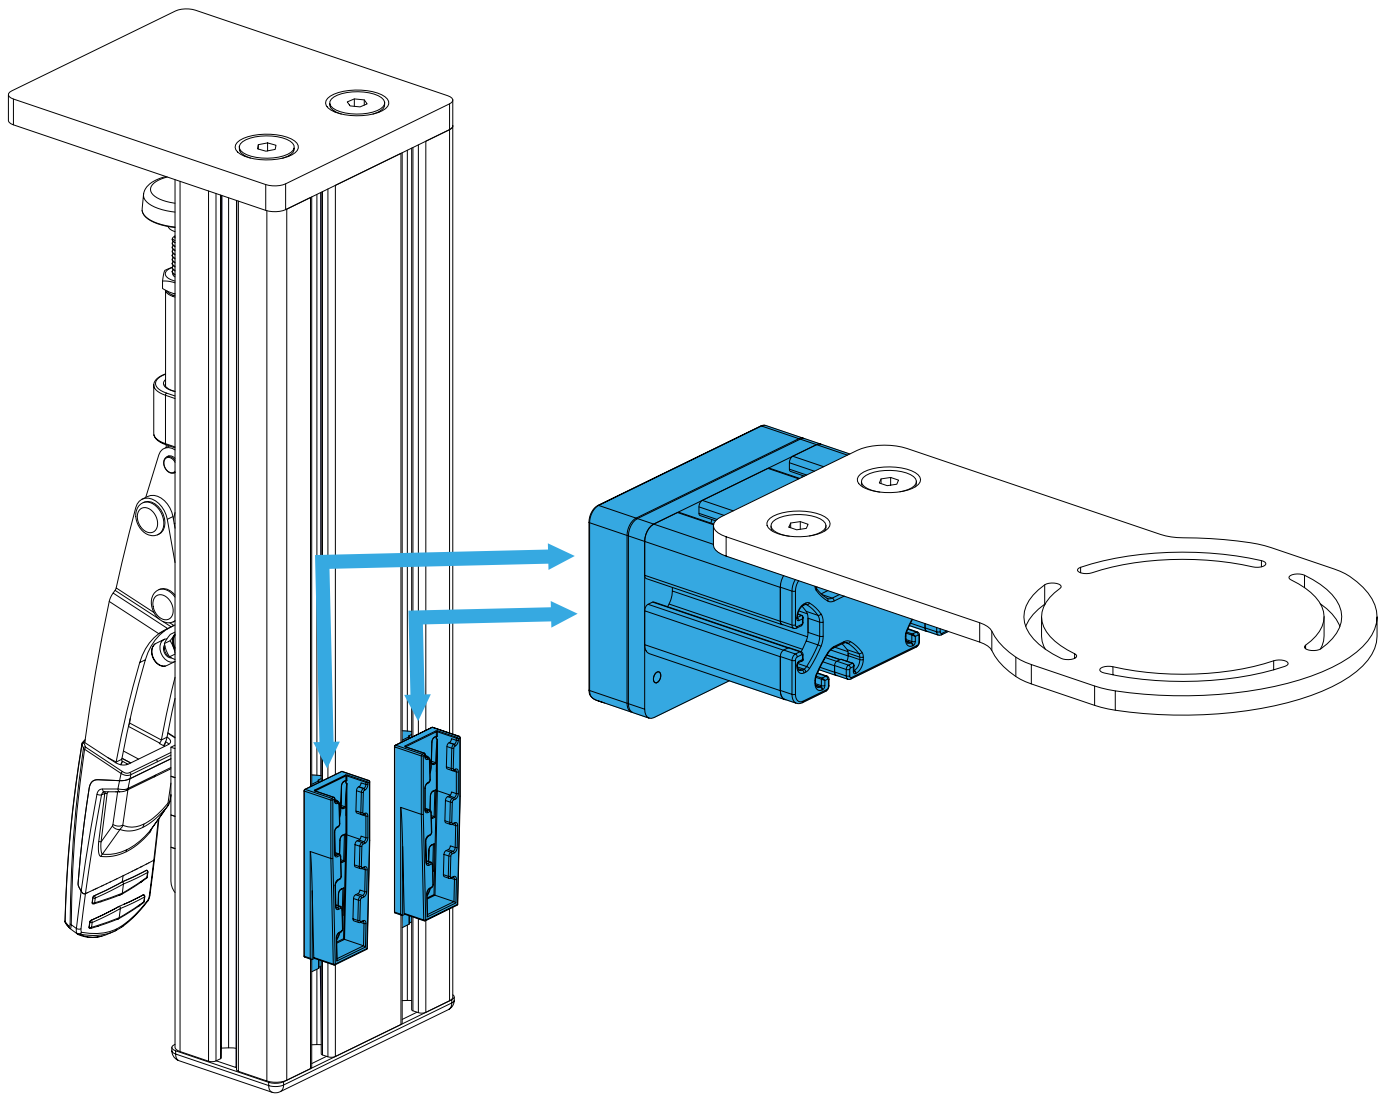

On table mount for example.
Can be mount on every
vertical 80x40mm profile.
E.g.
chair mounts,
rail mounts,
MTS Cockpit...

Make sure that the two beam supports are mounted at the same height.

OPTIONAL WALL MOUNT ASSEMBLY

Choose screws that are suitable for your wall and sturdy enough to support the load.

MTSIM assumes no liability for damage caused by inappropriate screw selection on the wall or the suspended devices!

Note the orientation

Beam supports are delivered in a set with a counterpart. Counterpart is not used.

4x
M4x8
flat head

The wall mount can be assembled on profiles too.
Using 2x slot nuts M8
and 2x M8x16 flat head screws.

WARNING NOTICES