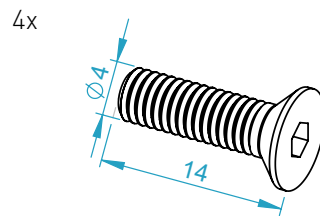

UNIVERSAL CONNECTOR

BOLT DIMENSIONS AND HOW TO MEASURE THEM [mm]

PARTS

[dimensions in mm / different scales]
No extra or spare parts listed!

BAG

PARTS FOR OPTIONAL WALL MONT

for assembly on profiles

ASSEMBLY

On table mount for example.
Can be mount on every
vertical 80x40mm profile.
E.g.
chair mounts,
rail mounts,
MTS Cockpit...

Make sure that the two beam supports are mounted at the same height.

OPTIONAL WALL MOUNT ASSEMBLY