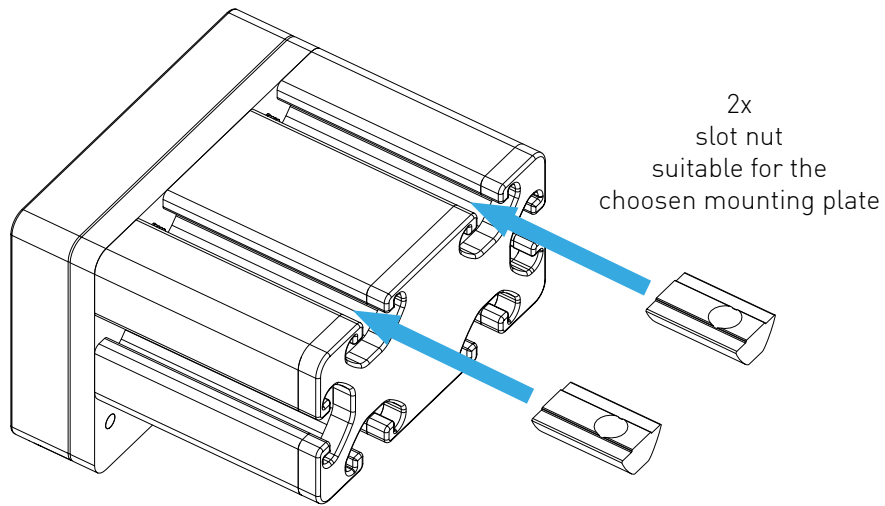

UNIVERSAL CONNECTOR

BOLT DIMENSIONS AND HOW TO MEASURE THEM [mm]

PARTS

[dimensions in mm / different scales]
No extra or spare parts listed!

BAG

PARTS FOR OPTIONAL WALL MONT

for assembly on profiles

ASSEMBLY

On table mount for example.
Can be mount on every
vertical 80x40mm profile.
E.g.
chair mounts,
rail mounts,
MTS Cockpit...

Make sure that the two beam supports are mounted at the same height.

OPTIONAL WALL MOUNT ASSEMBLY