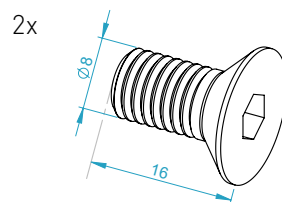

UNIVERSAL CONNECTOR

BOLT DIMENSIONS AND HOW TO MEASURE THEM [mm]

PARTS

[dimensions in mm / different scales]
No extra or spare parts listed!

BAG

PARTS FOR OPTIONAL WALL MONT

for assembly on profiles

ASSEMBLY

On table mount for example.
Can be mount on every
vertical 80x40mm profile.
E.g.
chair mounts,
rail mounts,
MTS Cockpit...

Make sure that the two beam supports are mounted at the same height.

OPTIONAL WALL MOUNT ASSEMBLY