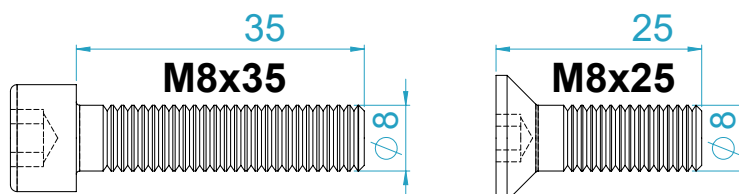

optional
quick change
wall mount

JOYSTICK QUICK CHANGE

Instruction Manual
Bedienungsanleitung
Mode d'emploi

GENERAL ASSEMBLY INFO AND HOW TO

PROFILE NUT

HEX KEY SET WITH BALL HEAD + EXTENSION OR SIMILAR REQUIRED

UNIVERSAL CONNECTOR

BOLT DIMENSIONS AND HOW TO MEASURE THEM [mm]

PARTS

[dimensions in mm / different scales]
No extra or spare parts listed!

BAG

PARTS FOR OPTIONAL WALL MONT

for assembly on profiles

ASSEMBLY

On table mount for example.
Can be mount on every
vertical 80x40mm profile.
E.g.
chair mounts,
rail mounts,
MTS Cockpit...

Make sure that the two beam supports are mounted at the same height.

OPTIONAL WALL MOUNT ASSEMBLY