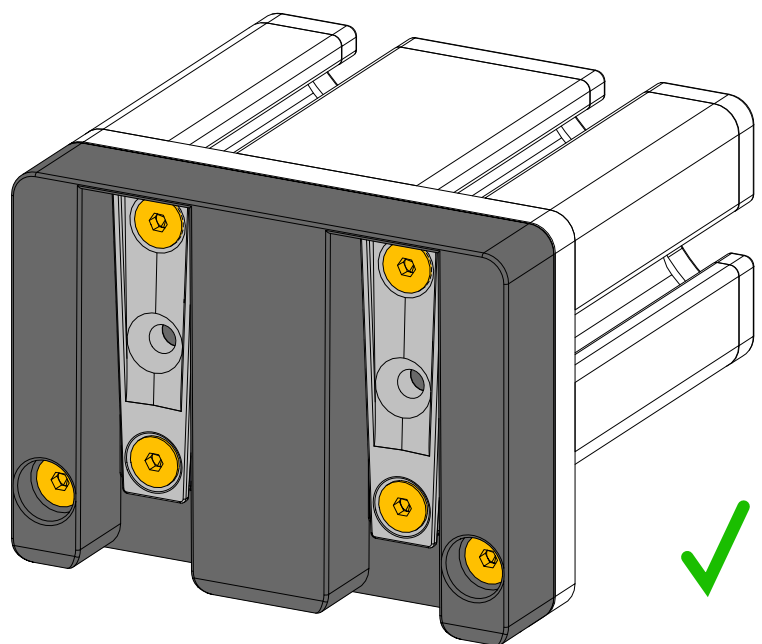

UNIVERSAL CONNECTOR

BOLT DIMENSIONS AND HOW TO MEASURE THEM [mm]

PARTS

[dimensions in mm / different scales]
No extra or spare parts listed!

BAG

PARTS FOR OPTIONAL WALL MONT

for assembly on profiles

ASSEMBLY

On table mount for example.
Can be mount on every
vertical 80x40mm profile.
E.g.
chair mounts,
rail mounts,
MTS Cockpit...

Make sure that the two beam supports are mounted at the same height.

OPTIONAL WALL MOUNT ASSEMBLY

Beam supports are delivered in a set with a counterpart. Counterpart is not used.

4x
M4x8
flat head

The wall mount can be assembled on profiles too.
Using 2x slot nuts M8
and 2x M8x16 flat head screws.

WARNING NOTICES