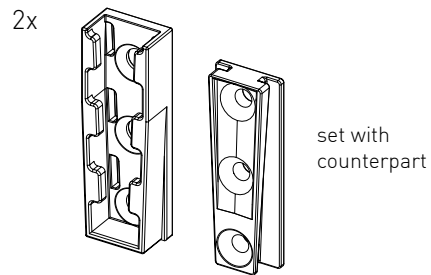

UNIVERSAL CONNECTOR

BOLT DIMENSIONS AND HOW TO MEASURE THEM [mm]

PARTS

[dimensions in mm / different scales]
No extra or spare parts listed!

BAG

PARTS FOR OPTIONAL WALL MONT

for assembly on profiles

ASSEMBLY

On table mount for example.
Can be mount on every
vertical 80x40mm profile.
E.g.
chair mounts,
rail mounts,
MTS Cockpit...

Make sure that the two beam supports are mounted at the same height.

OPTIONAL WALL MOUNT ASSEMBLY