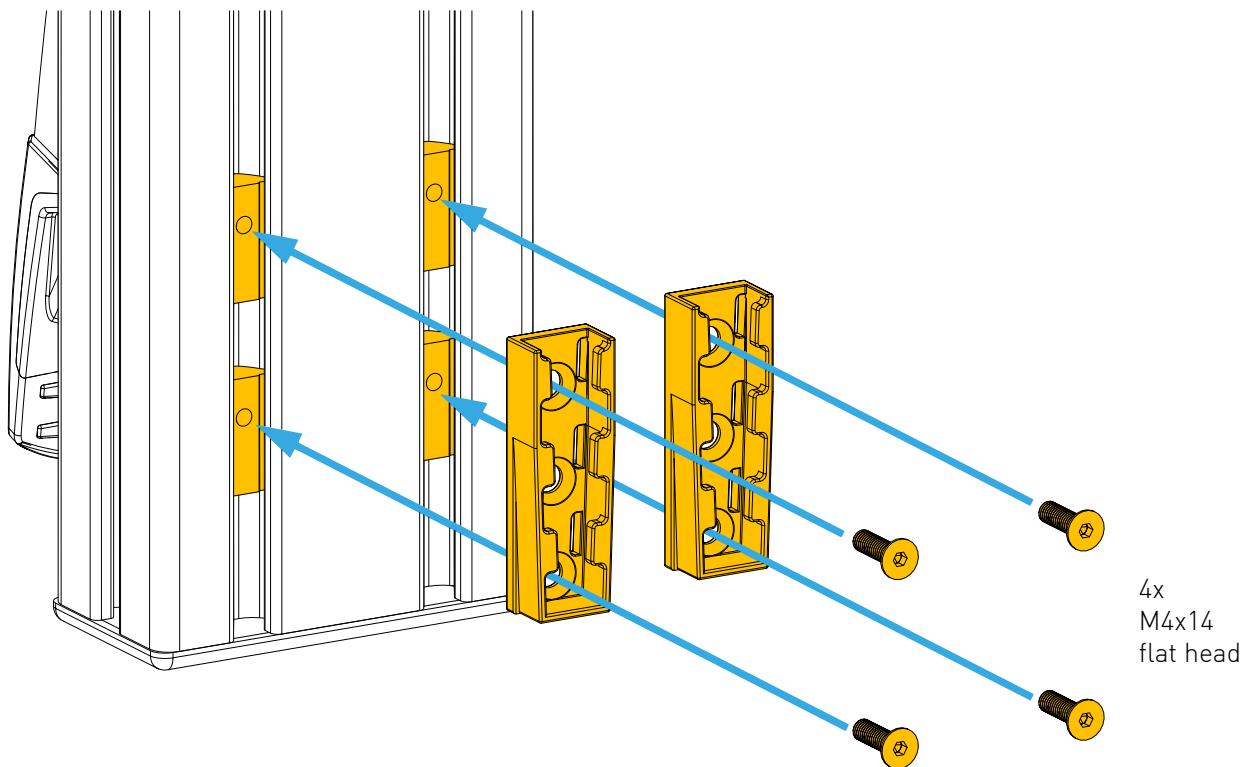

UNIVERSAL CONNECTOR

BOLT DIMENSIONS AND HOW TO MEASURE THEM [mm]

PARTS

[dimensions in mm / different scales]
No extra or spare parts listed!

BAG

PARTS FOR OPTIONAL WALL MONT

for assembly on profiles

ASSEMBLY

On table mount for example.
Can be mount on every
vertical 80x40mm profile.
E.g.
chair mounts,
rail mounts,
MTS Cockpit...

Make sure that the two beam supports are mounted at the same height.

OPTIONAL WALL MOUNT ASSEMBLY

Beam supports are delivered in a set with a counterpart. Counterpart is not used.

4x
M4x8
flat head

The wall mount can be assembled on profiles too.
Using 2x slot nuts M8
and 2x M8x16 flat head screws.

WARNING NOTICES