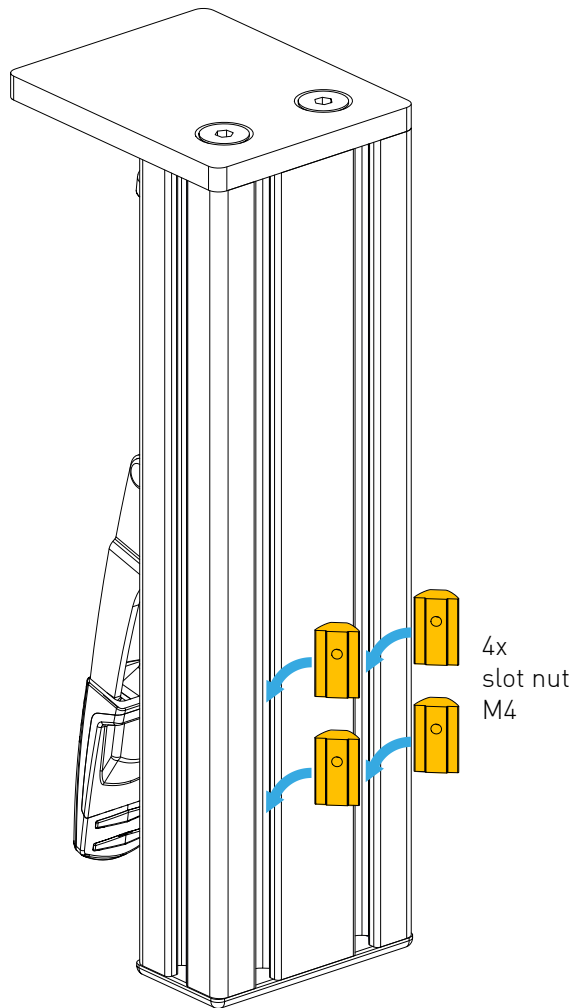

UNIVERSAL CONNECTOR

BOLT DIMENSIONS AND HOW TO MEASURE THEM [mm]

PARTS

[dimensions in mm / different scales]
No extra or spare parts listed!

BAG

PARTS FOR OPTIONAL WALL MONT

for assembly on profiles

ASSEMBLY

On table mount for example.
Can be mount on every
vertical 80x40mm profile.
E.g.
chair mounts,
rail mounts,
MTS Cockpit...

Make sure that the two beam supports are mounted at the same height.

OPTIONAL WALL MOUNT ASSEMBLY