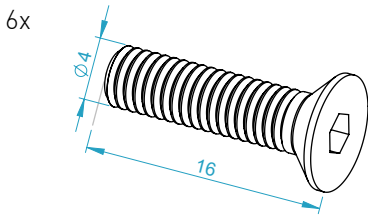

UNIVERSAL CONNECTOR

BOLT DIMENSIONS AND HOW TO MEASURE THEM [mm]

PARTS

[dimensions in mm / different scales]
No extra or spare parts listed!

BAG

PARTS FOR OPTIONAL WALL MONT

for assembly on profiles

ASSEMBLY

On table mount for example.
Can be mount on every
vertical 80x40mm profile.
E.g.
chair mounts,
rail mounts,
MTS Cockpit...

Make sure that the two beam supports are mounted at the same height.

OPTIONAL WALL MOUNT ASSEMBLY