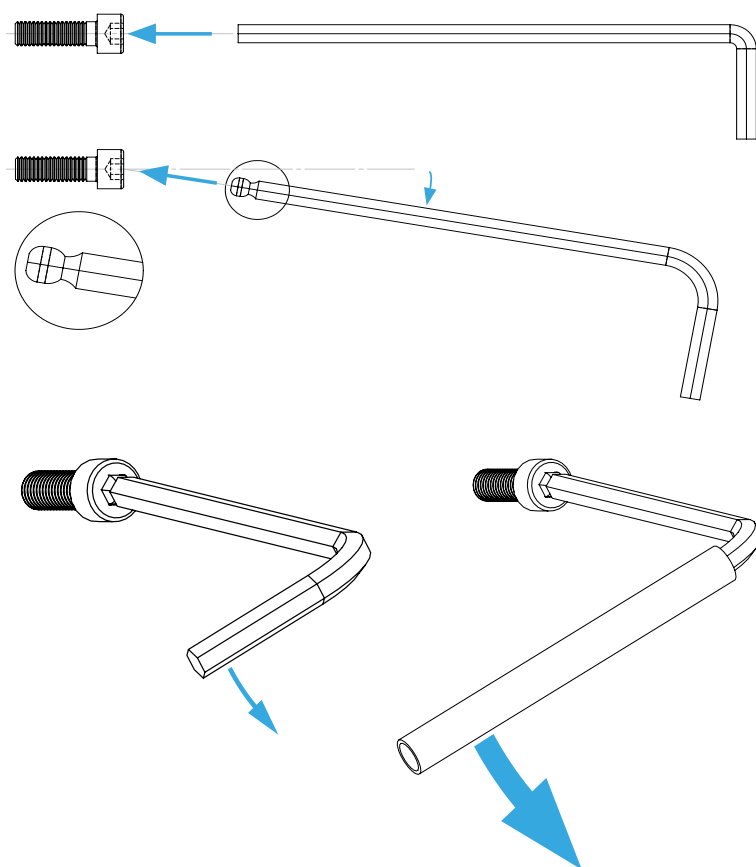

optional
quick change
wall mount

JOYSTICK QUICK CHANGE

Instruction Manual
Bedienungsanleitung
Mode d'emploi

GENERAL ASSEMBLY INFO AND HOW TO

PROFILE NUT

HEX KEY SET WITH BALL HEAD + EXTENSION OR SIMILAR REQUIRED

UNIVERSAL CONNECTOR

BOLT DIMENSIONS AND HOW TO MEASURE THEM [mm]

PARTS

[dimensions in mm / different scales]
No extra or spare parts listed!

BAG

PARTS FOR OPTIONAL WALL MONT

for assembly on profiles

ASSEMBLY

On table mount for example.
Can be mount on every
vertical 80x40mm profile.
E.g.
chair mounts,
rail mounts,
MTS Cockpit...

Make sure that the two beam supports are mounted at the same height.

OPTIONAL WALL MOUNT ASSEMBLY

Beam supports are delivered in a set with a counterpart. Counterpart is not used.

4x
M4x8
flat head

The wall mount can be assembled on profiles too.
Using 2x slot nuts M8
and 2x M8x16 flat head screws.

WARNING NOTICES