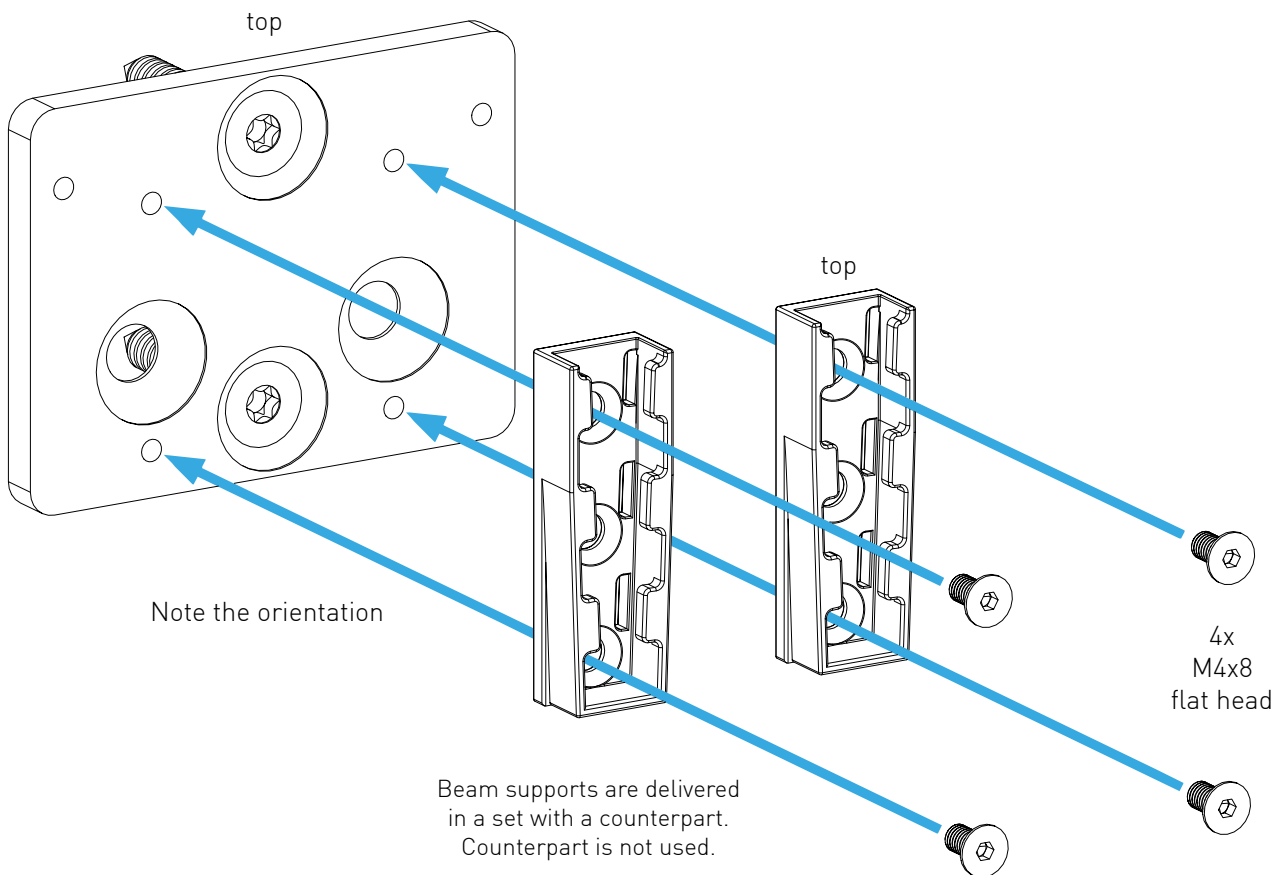

On table mount for example.
Can be mount on every
vertical 80x40mm profile.
E.g.
chair mounts,
rail mounts,
MTS Cockpit...

Make sure that the two beam supports are mounted at the same height.

OPTIONAL WALL MOUNT ASSEMBLY

Choose screws that are suitable for your wall and sturdy enough to support the load.

MTSIM assumes no liability for damage caused by inappropriate screw selection on the wall or the suspended devices!

Note the orientation