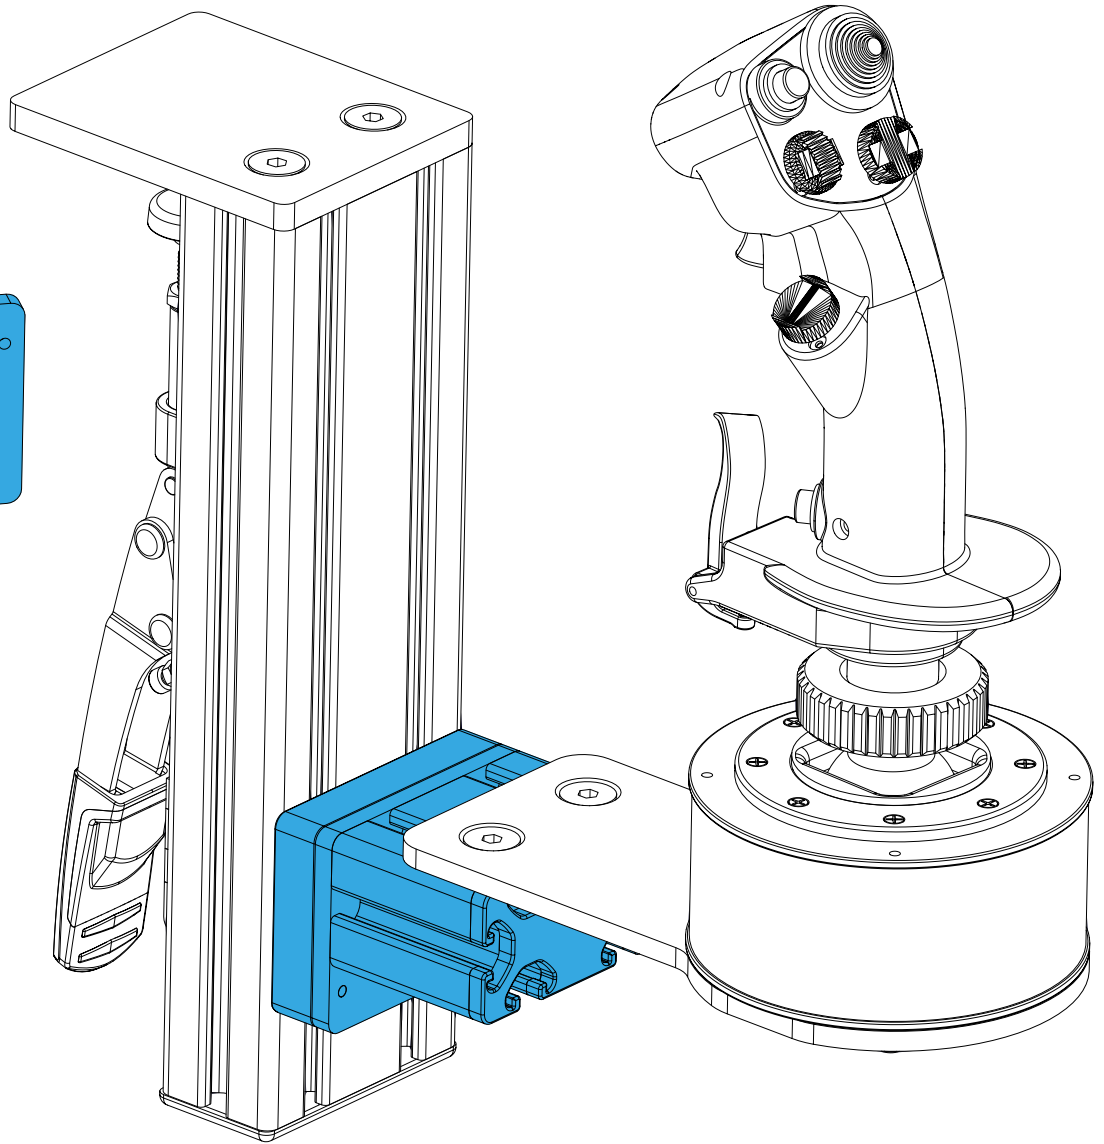

optional
quick change
wall mount

JOYSTICK QUICK CHANGE

Instruction Manual
Bedienungsanleitung
Mode d'emploi

GENERAL ASSEMBLY INFO AND HOW TO

PROFILE NUT

HEX KEY SET WITH BALL HEAD + EXTENSION OR SIMILAR REQUIRED

On table mount for example.
Can be mount on every
vertical 80x40mm profile.
E.g.
chair mounts,
rail mounts,
MTS Cockpit...

Make sure that the two beam supports are mounted at the same height.

OPTIONAL WALL MOUNT ASSEMBLY

Beam supports are delivered in a set with a counterpart. Counterpart is not used.

4x
M4x8
flat head

The wall mount can be assembled on profiles too.
Using 2x slot nuts M8
and 2x M8x16 flat head screws.

WARNING NOTICES