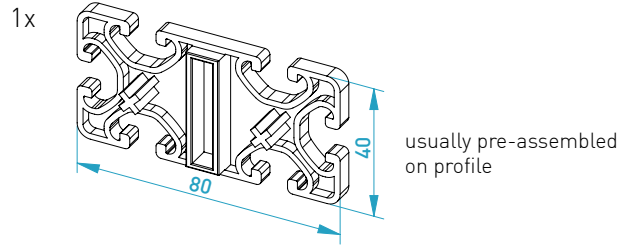

UNIVERSAL CONNECTOR

BOLT DIMENSIONS AND HOW TO MEASURE THEM [mm]

PARTS

[dimensions in mm / different scales]
No extra or spare parts listed!

BAG

PARTS FOR OPTIONAL WALL MONT

for assembly on profiles

ASSEMBLY

On table mount for example.
Can be mount on every
vertical 80x40mm profile.
E.g.
chair mounts,
rail mounts,
MTS Cockpit...

Make sure that the two beam supports are mounted at the same height.

OPTIONAL WALL MOUNT ASSEMBLY