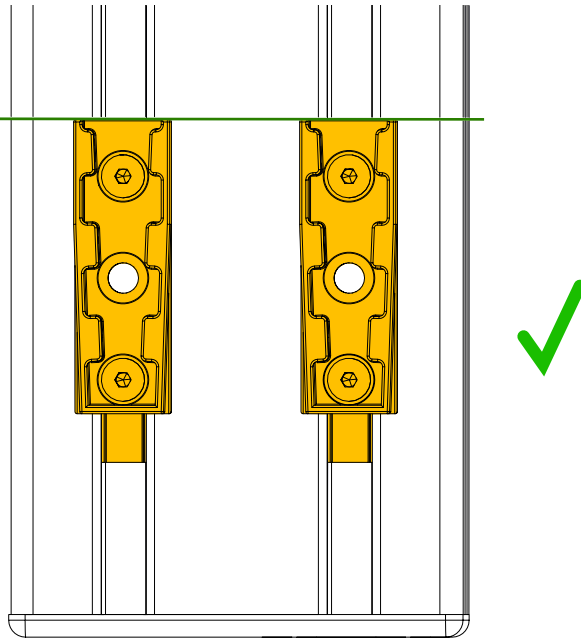

UNIVERSAL CONNECTOR

BOLT DIMENSIONS AND HOW TO MEASURE THEM [mm]

PARTS

[dimensions in mm / different scales]
No extra or spare parts listed!

BAG

PARTS FOR OPTIONAL WALL MONT

for assembly on profiles

ASSEMBLY

On table mount for example.
Can be mount on every
vertical 80x40mm profile.
E.g.
chair mounts,
rail mounts,
MTS Cockpit...

Make sure that the two beam supports are mounted at the same height.

OPTIONAL WALL MOUNT ASSEMBLY

Beam supports are delivered in a set with a counterpart. Counterpart is not used.

4x
M4x8
flat head

The wall mount can be assembled on profiles too.
Using 2x slot nuts M8
and 2x M8x16 flat head screws.

WARNING NOTICES