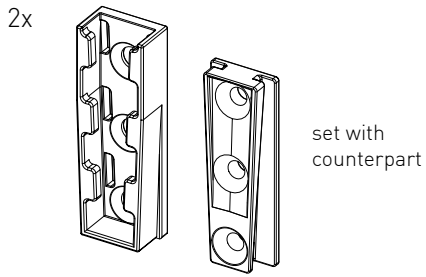

UNIVERSAL CONNECTOR

BOLT DIMENSIONS AND HOW TO MEASURE THEM [mm]

PARTS

[dimensions in mm / different scales]
No extra or spare parts listed!

BAG

PARTS FOR OPTIONAL WALL MONT

for assembly on profiles

ASSEMBLY

On table mount for example.
Can be mount on every
vertical 80x40mm profile.
E.g.
chair mounts,
rail mounts,
MTS Cockpit...

Make sure that the two beam supports are mounted at the same height.

OPTIONAL WALL MOUNT ASSEMBLY