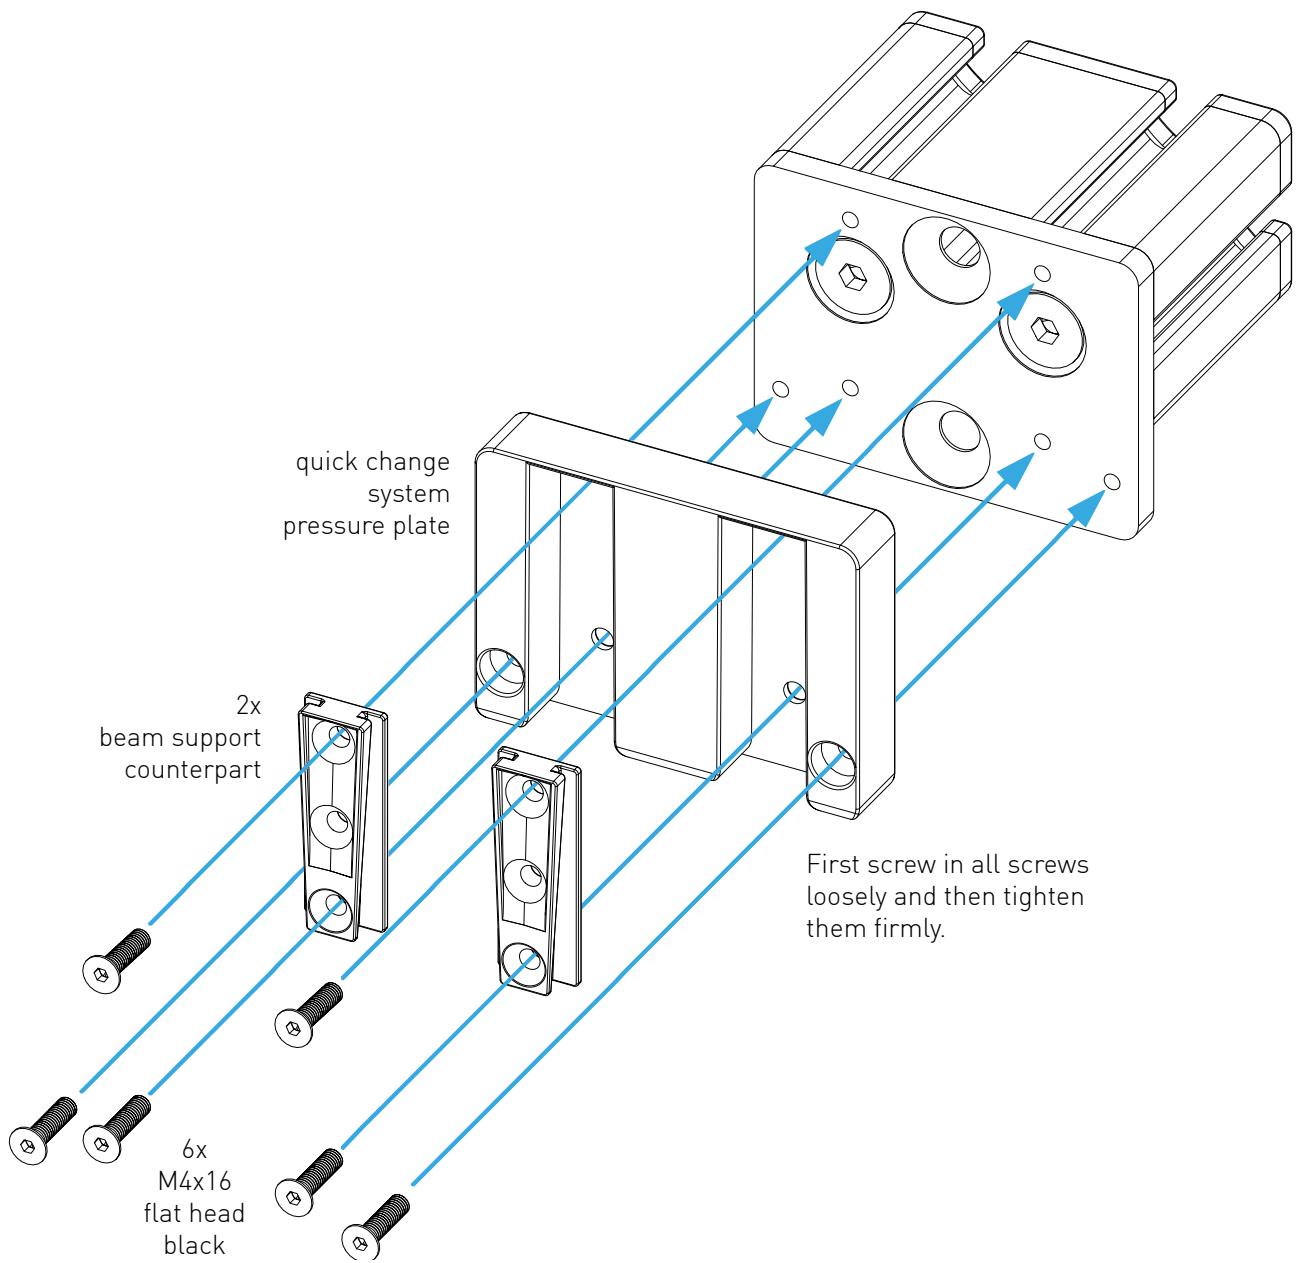

On table mount for example.
Can be mount on every
vertical 80x40mm profile.
E.g.
chair mounts,
rail mounts,
MTS Cockpit...

Make sure that the two beam supports are mounted at the same height.

OPTIONAL WALL MOUNT ASSEMBLY

Beam supports are delivered in a set with a counterpart. Counterpart is not used.

4x
M4x8
flat head

The wall mount can be assembled on profiles too.
Using 2x slot nuts M8
and 2x M8x16 flat head screws.

WARNING NOTICES