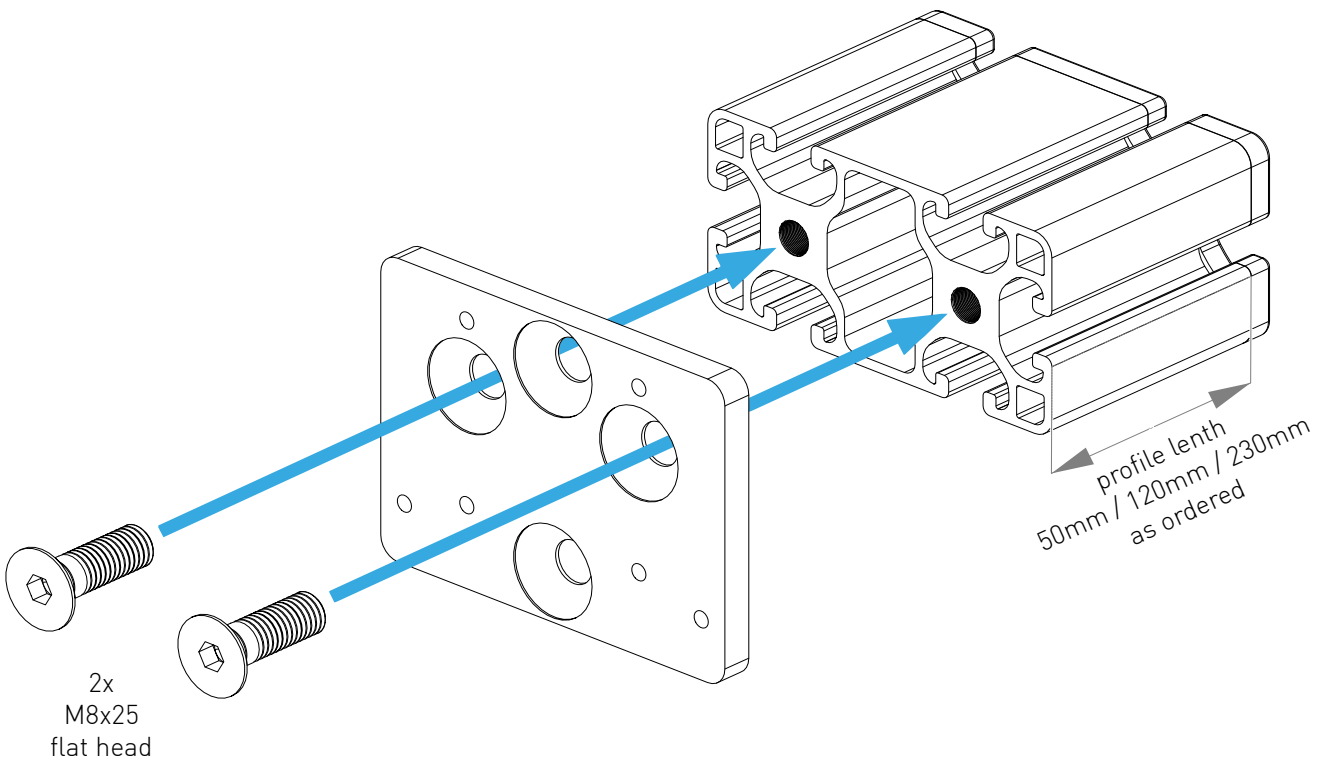

optional
quick change
wall mount

JOYSTICK QUICK CHANGE

Instruction Manual
Bedienungsanleitung
Mode d'emploi

GENERAL ASSEMBLY INFO AND HOW TO

PROFILE NUT

HEX KEY SET WITH BALL HEAD + EXTENSION OR SIMILAR REQUIRED

UNIVERSAL CONNECTOR

BOLT DIMENSIONS AND HOW TO MEASURE THEM [mm]

PARTS

[dimensions in mm / different scales]
No extra or spare parts listed!

BAG

PARTS FOR OPTIONAL WALL MONT

for assembly on profiles

ASSEMBLY

On table mount for example.
Can be mount on every
vertical 80x40mm profile.
E.g.
chair mounts,
rail mounts,
MTS Cockpit...

Make sure that the two beam supports are mounted at the same height.

OPTIONAL WALL MOUNT ASSEMBLY

Beam supports are delivered in a set with a counterpart. Counterpart is not used.

4x
M4x8
flat head

The wall mount can be assembled on profiles too.
Using 2x slot nuts M8
and 2x M8x16 flat head screws.

WARNING NOTICES