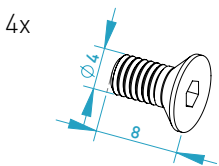

UNIVERSAL CONNECTOR

BOLT DIMENSIONS AND HOW TO MEASURE THEM [mm]

PARTS

[dimensions in mm / different scales]
No extra or spare parts listed!

BAG

PARTS FOR OPTIONAL WALL MONT

for assembly on profiles

ASSEMBLY

On table mount for example.
Can be mount on every
vertical 80x40mm profile.
E.g.
chair mounts,
rail mounts,
MTS Cockpit...

Make sure that the two beam supports are mounted at the same height.

OPTIONAL WALL MOUNT ASSEMBLY