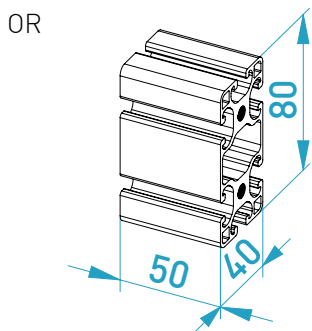

UNIVERSAL CONNECTOR

BOLT DIMENSIONS AND HOW TO MEASURE THEM [mm]

PARTS

[dimensions in mm / different scales]
No extra or spare parts listed!

BAG

PARTS FOR OPTIONAL WALL MONT

for assembly on profiles

ASSEMBLY

On table mount for example.
Can be mount on every
vertical 80x40mm profile.
E.g.
chair mounts,
rail mounts,
MTS Cockpit...

Make sure that the two beam supports are mounted at the same height.

OPTIONAL WALL MOUNT ASSEMBLY