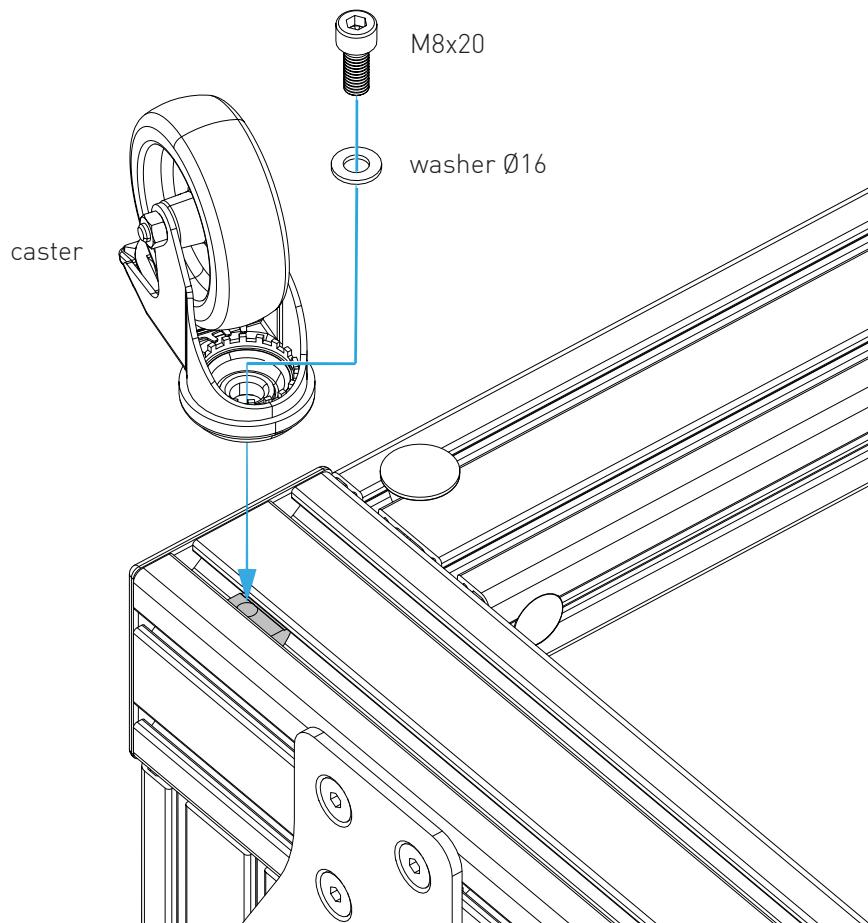

MTS CASTER SET COCKPIT ASSEMBLY

Instruction Manual
Bedienungsanleitung
Mode d'emploi

PARTS

[dimensions in mm / different scales]
No extra or spare parts listed!

4x

2x

6x

6x

6x

ASSEMBLY

casters
with brake
at the front

casters
without brake
in the middle

casters
with brake
at the back