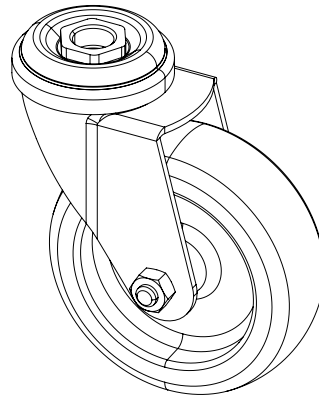

MTS CASTER SET COCKPIT ASSEMBLY

Instruction Manual
Bedienungsanleitung
Mode d'emploi

PARTS

[dimensions in mm / different scales]
No extra or spare parts listed!

4x

2x

6x

6x

6x

ASSEMBLY

casters
with brake
at the front

casters
without brake
in the middle

casters
with brake
at the back