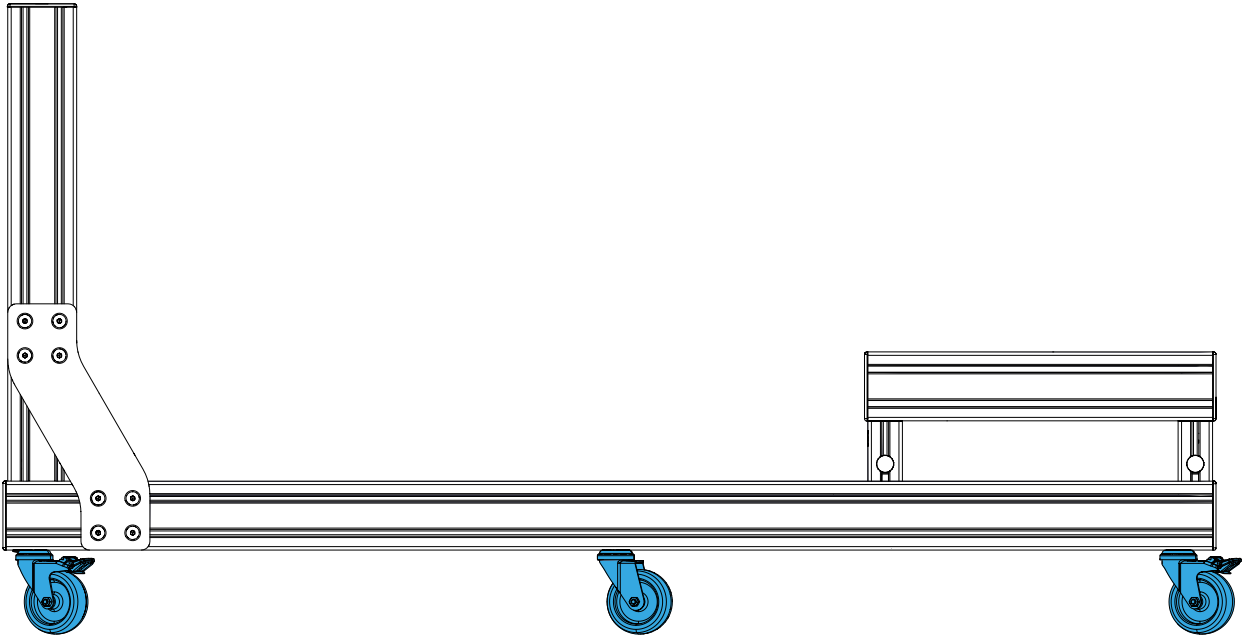

MTS CASTER SET COCKPIT ASSEMBLY

Instruction Manual
Bedienungsanleitung
Mode d'emploi

PARTS

[dimensions in mm / different scales]
No extra or spare parts listed!

4x

2x

6x

6x

6x

ASSEMBLY

casters
with brake
at the front

casters
without brake
in the middle

casters
with brake
at the back