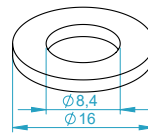

MTS CASTER SET COCKPIT ASSEMBLY

Instruction Manual
Bedienungsanleitung
Mode d'emploi

PARTS

[dimensions in mm / different scales]
No extra or spare parts listed!

4x

2x

6x

6x

6x

ASSEMBLY

casters
with brake
at the front

casters
without brake
in the middle

casters
with brake
at the back