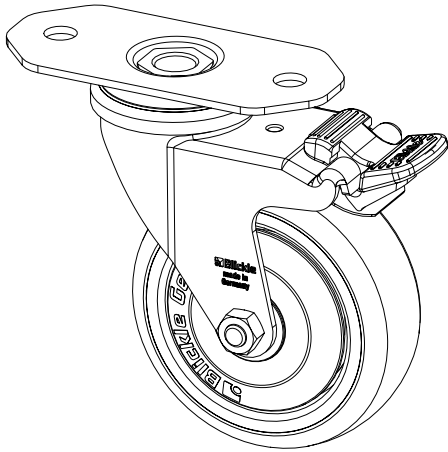

MTS CASTER SET COCKPIT ASSEMBLY

Instruction Manual
Bedienungsanleitung
Mode d'emploi

PARTS

[dimensions in mm / different scales]
No extra or spare parts listed!

4x

2x

12x

12x

12x

ASSEMBLY