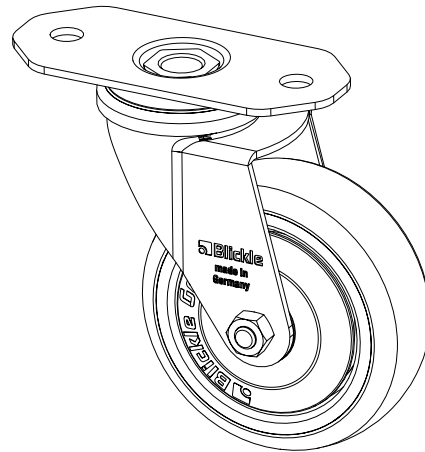

MTS CASTER SET COCKPIT ASSEMBLY

Instruction Manual
Bedienungsanleitung
Mode d'emploi

PARTS

[dimensions in mm / different scales]
No extra or spare parts listed!

4x

2x

12x

12x

12x

ASSEMBLY