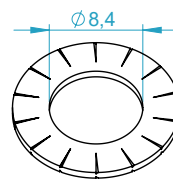

MTS CASTER SET COCKPIT ASSEMBLY

Instruction Manual
Bedienungsanleitung
Mode d'emploi

PARTS

[dimensions in mm / different scales]
No extra or spare parts listed!

4x

2x

12x

12x