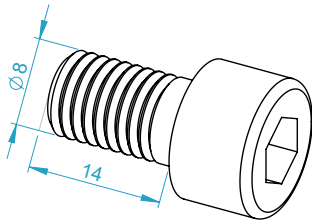

MTS CASTER SET COCKPIT ASSEMBLY

Instruction Manual
Bedienungsanleitung
Mode d'emploi

PARTS

[dimensions in mm / different scales]
No extra or spare parts listed!

4x

2x

12x

12x