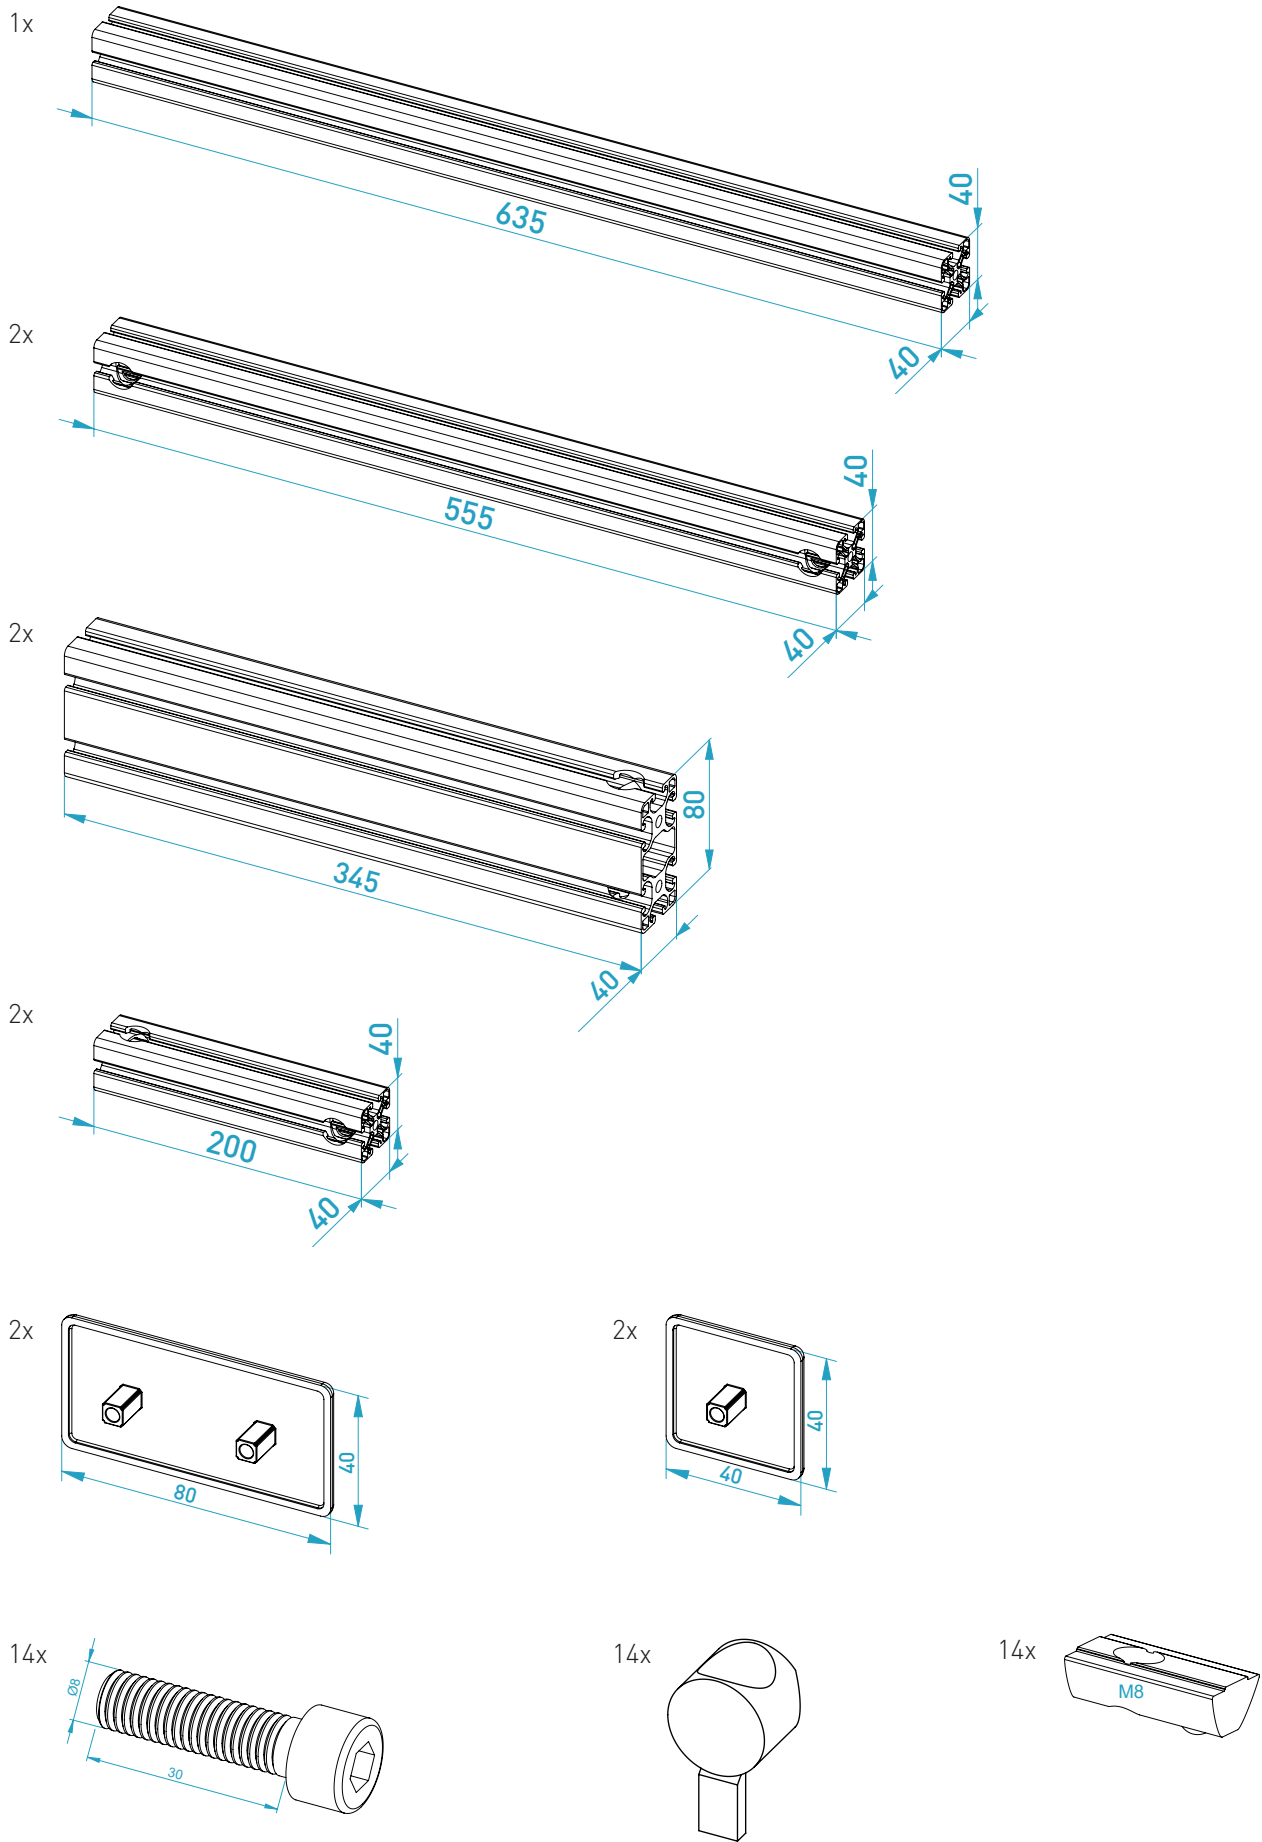

MTS PC-HOLDER

Instruction Manual
Bedienungsanleitung
Mode d'emploi

PARTS

[dimensions in mm / different scales]
No extra or spare parts listed!

ASSEMBLY

pre-assembled
universal connector