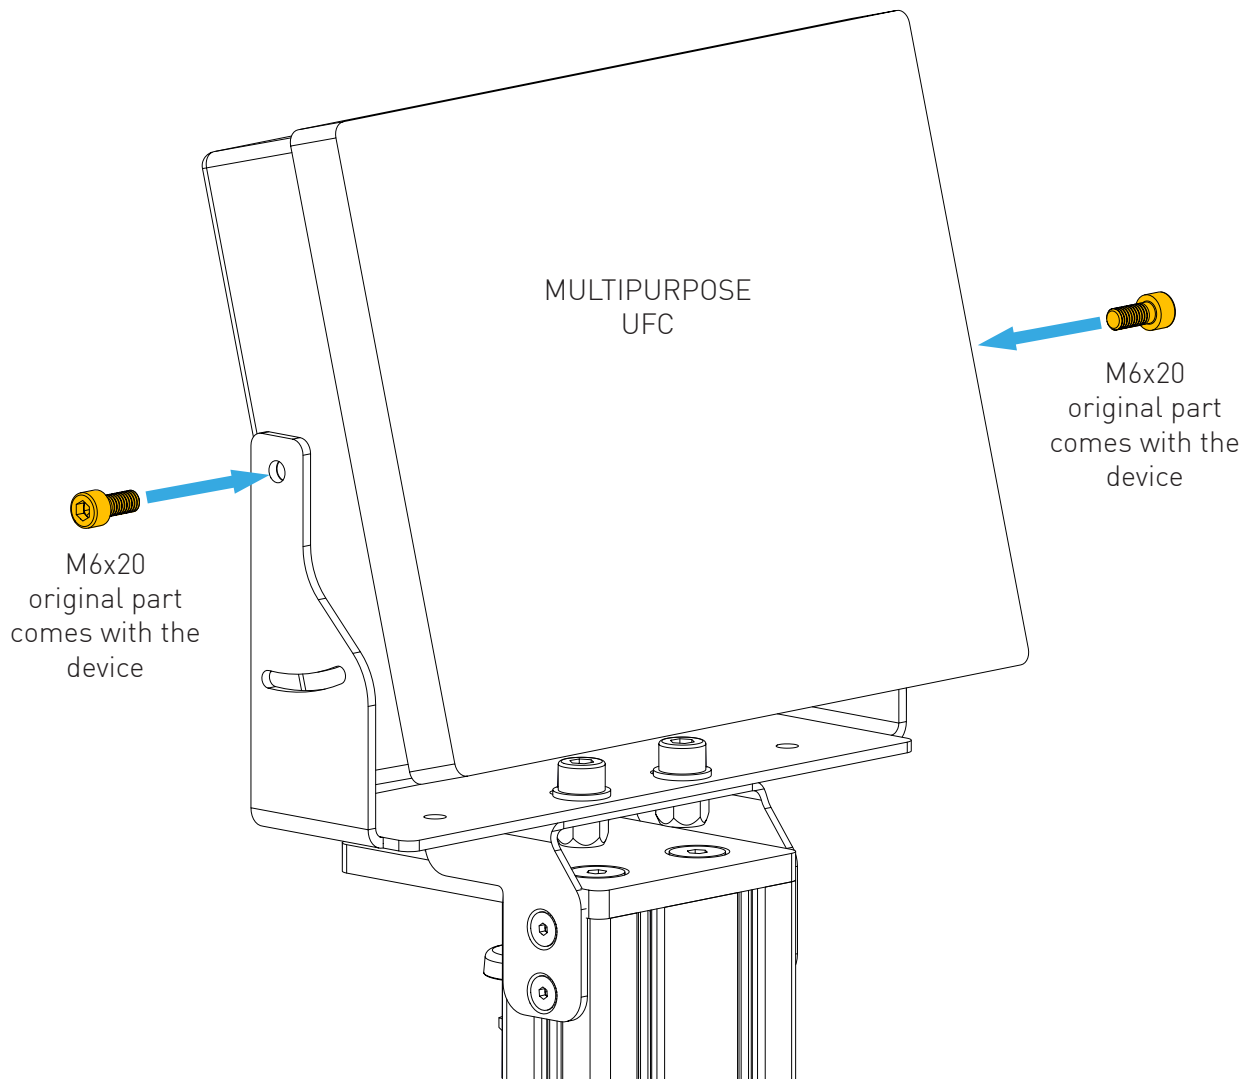

# ASSEMBLY

The procedure is identical for settings after installation is complete.

double  
slot nuts  
2xM5