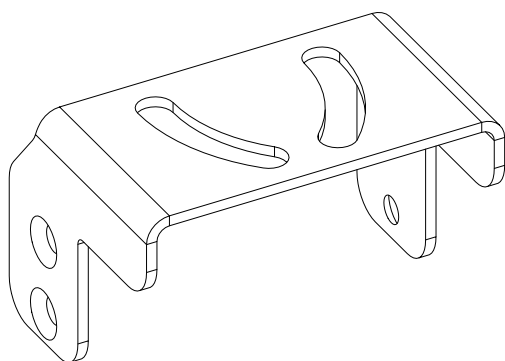

## HEX KEY SET WITH BALL HEAD + EXTENSION OR SIMILAR REQUIRED

# BOLT DIMENSIONS AND HOW TO MEASURE THEM [mm]

## PARTS

[dimensions in mm / different scales]  
No extra or spare parts listed!

1x

2x

2x

2x

4x

black