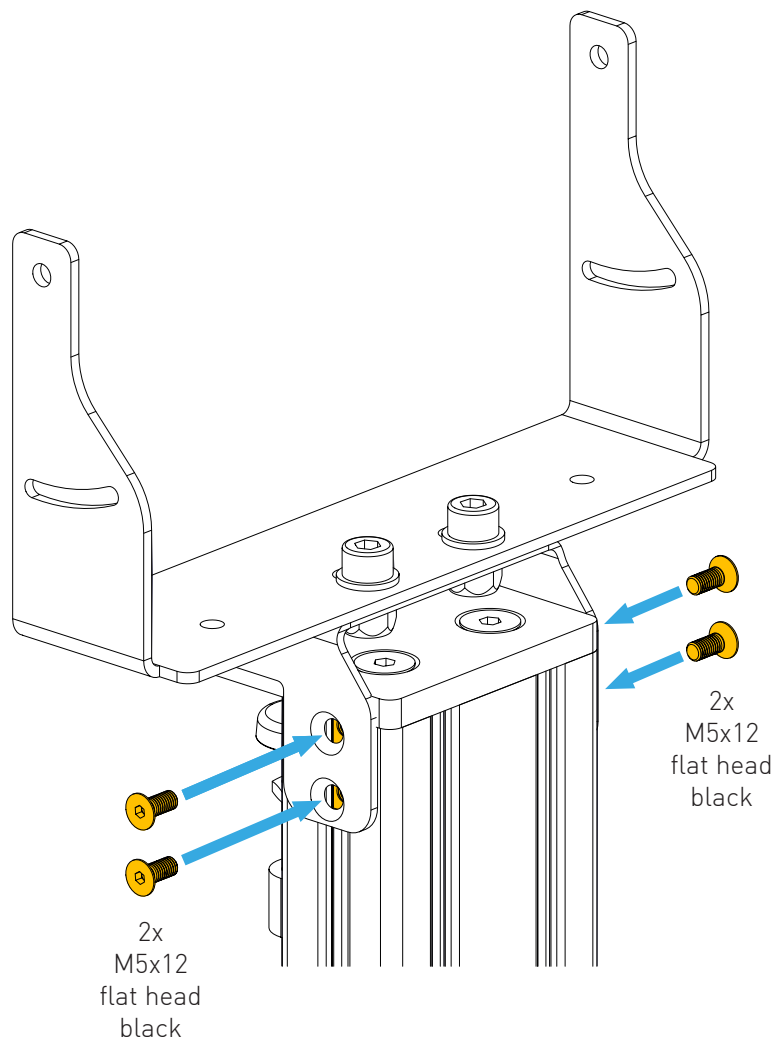

# ASSEMBLY

The procedure is identical for settings after installation is complete.

double  
slot nuts  
2xM5