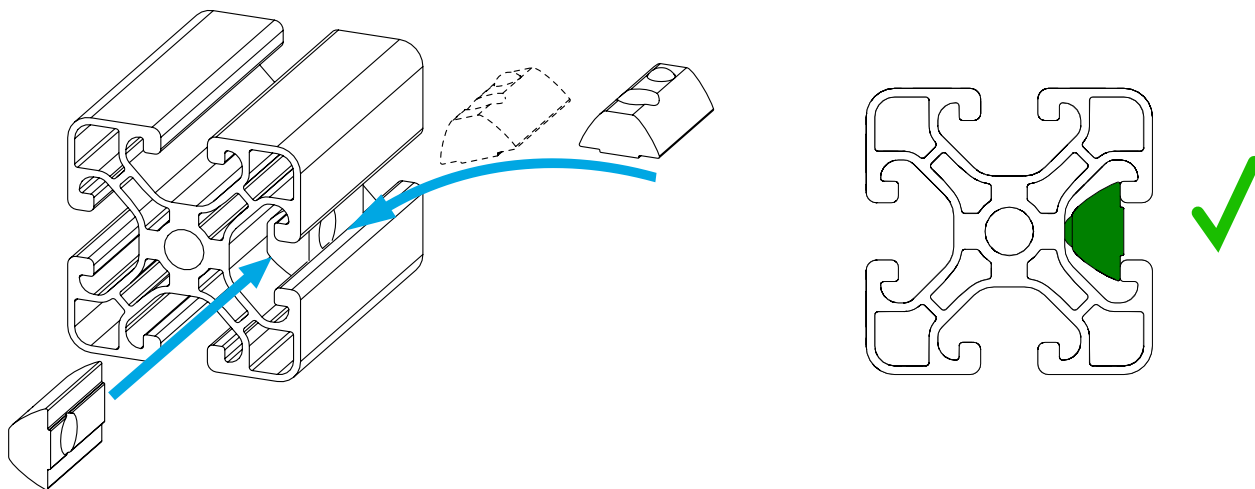

Assembly
example

TABLE MOUNT INSTRUMENT CARRIER

Instruction Manual
Bedienungsanleitung
Mode d'emploi

GENERAL ASSEMBLY INFO AND HOW TO

PROFILE NUT

HEX KEY SET WITH BALL HEAD + EXTENSION OR SIMILAR REQUIRED

UNIVERSAL CONNECTOR

BOLT DIMENSIONS AND HOW TO MEASURE THEM [mm]

PROFILE CAP ASSEMBLY

PARTS

[dimensions in mm / different scales]
No extra or spare parts listed!

ASSEMBLY

For instructions on how to attach various instruments, see these guides: