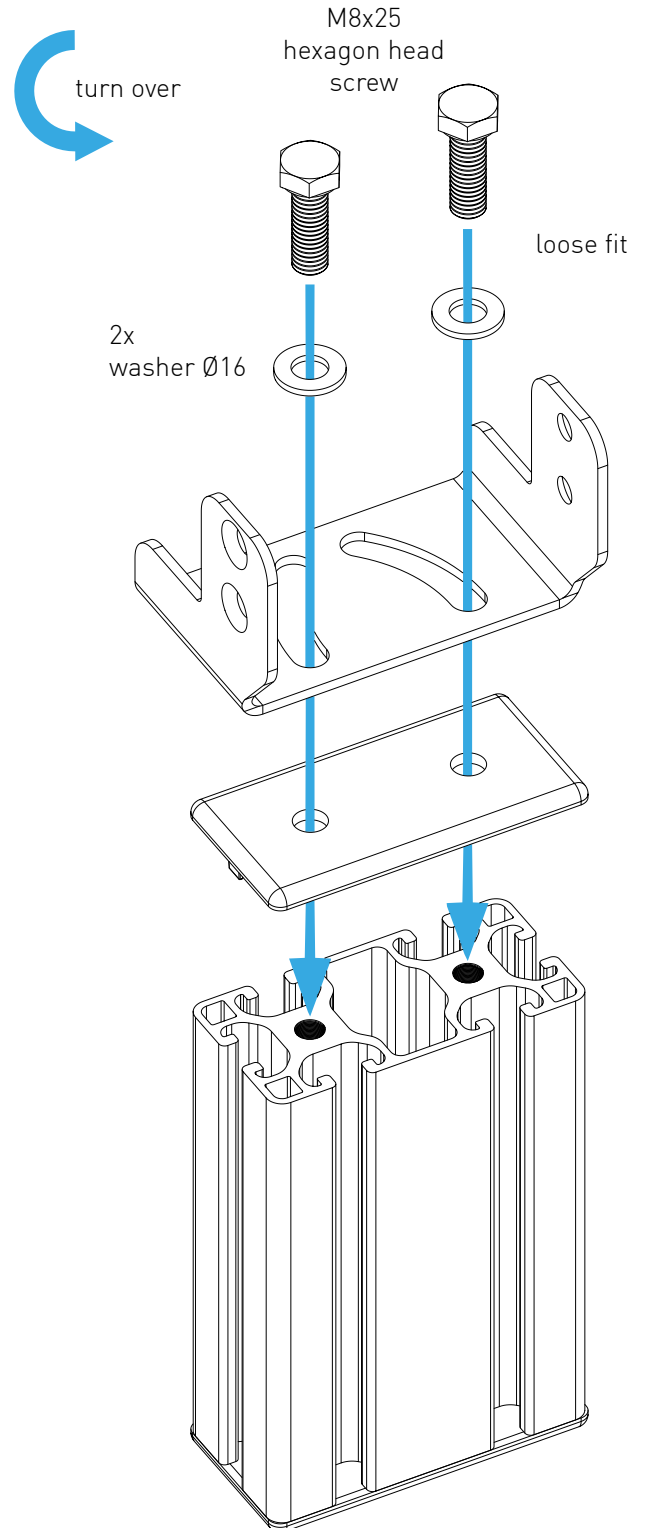

Assembly
example

TABLE MOUNT INSTRUMENT CARRIER

Instruction Manual
Bedienungsanleitung
Mode d'emploi

GENERAL ASSEMBLY INFO AND HOW TO

PROFILE NUT

HEX KEY SET WITH BALL HEAD + EXTENSION OR SIMILAR REQUIRED

UNIVERSAL CONNECTOR

BOLT DIMENSIONS AND HOW TO MEASURE THEM [mm]

PROFILE CAP ASSEMBLY

PARTS

[dimensions in mm / different scales]
No extra or spare parts listed!

ASSEMBLY

For instructions on how to attach various instruments, see these guides:

[MFD / Tablet Mount Center Instruction Manual](#)

[MFD / Tablet Mount Side L/R Instruction Manual](#)

[WINWING Panel Mount Instruction Manual](#)

WARNING NOTICES

CAUTION! Do not clamp your fingers while attaching the instrument carrier.