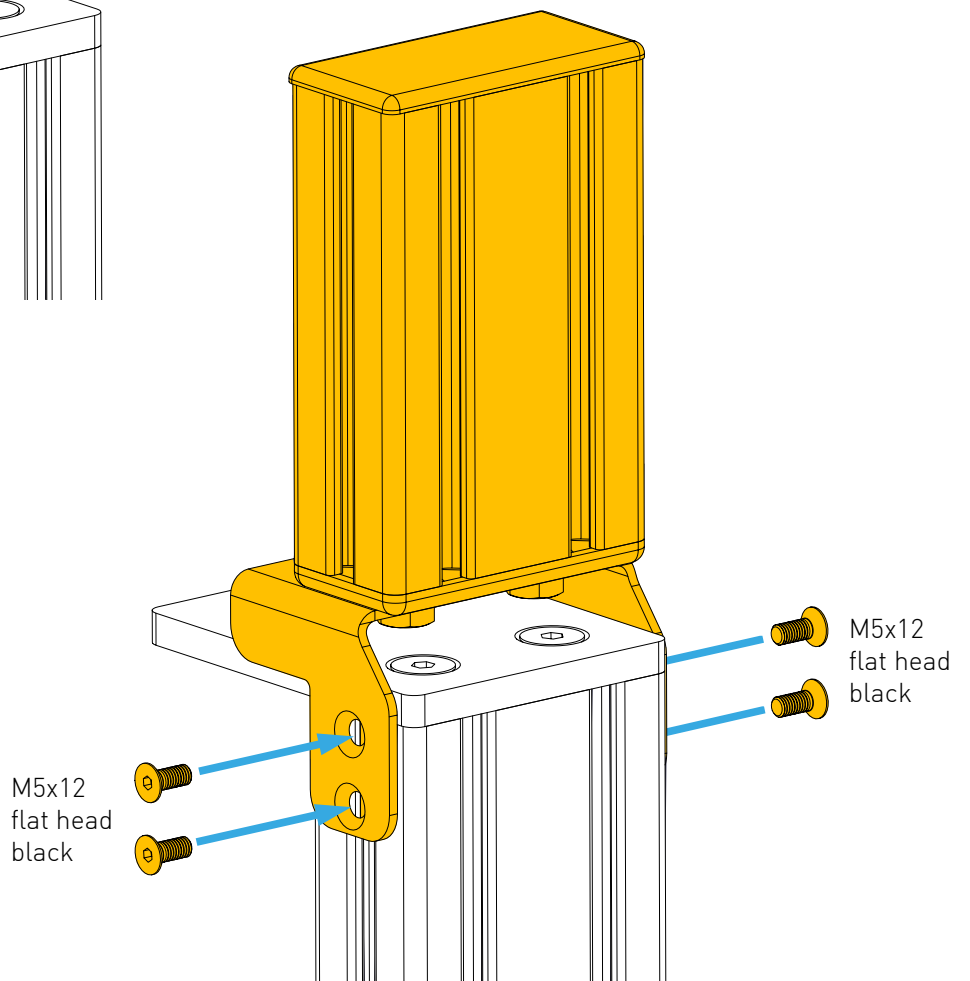

BOLT DIMENSIONS AND HOW TO MEASURE THEM [mm]

PROFILE CAP ASSEMBLY

PARTS

[dimensions in mm / different scales]
No extra or spare parts listed!

ASSEMBLY

For instructions on how to attach various instruments, see these guides:

[MFD / Tablet Mount Center Instruction Manual](#)

[MFD / Tablet Mount Side L/R Instruction Manual](#)

[WINWING Panel Mount Instruction Manual](#)

WARNING NOTICES

CAUTION! Do not clamp your fingers while attaching the instrument carrier.