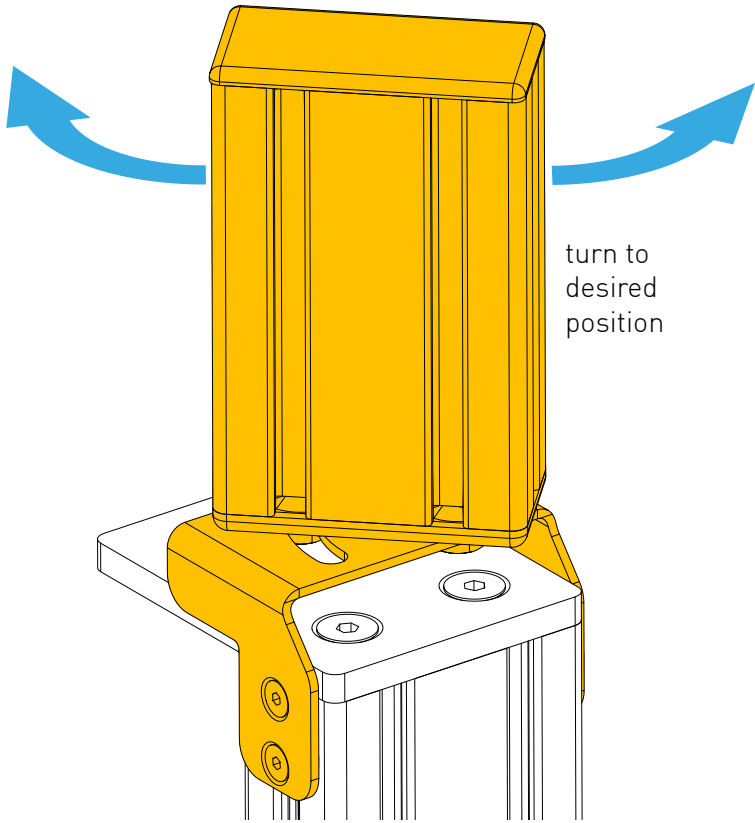

BOLT DIMENSIONS AND HOW TO MEASURE THEM [mm]

PROFILE CAP ASSEMBLY

PARTS

[dimensions in mm / different scales]
No extra or spare parts listed!

ASSEMBLY

For instructions on how to attach various instruments, see these guides:

[MFD / Tablet Mount Center Instruction Manual](#)

[MFD / Tablet Mount Side L/R Instruction Manual](#)

[WINWING Panel Mount Instruction Manual](#)

WARNING NOTICES

CAUTION! Do not clamp your fingers while attaching the instrument carrier.