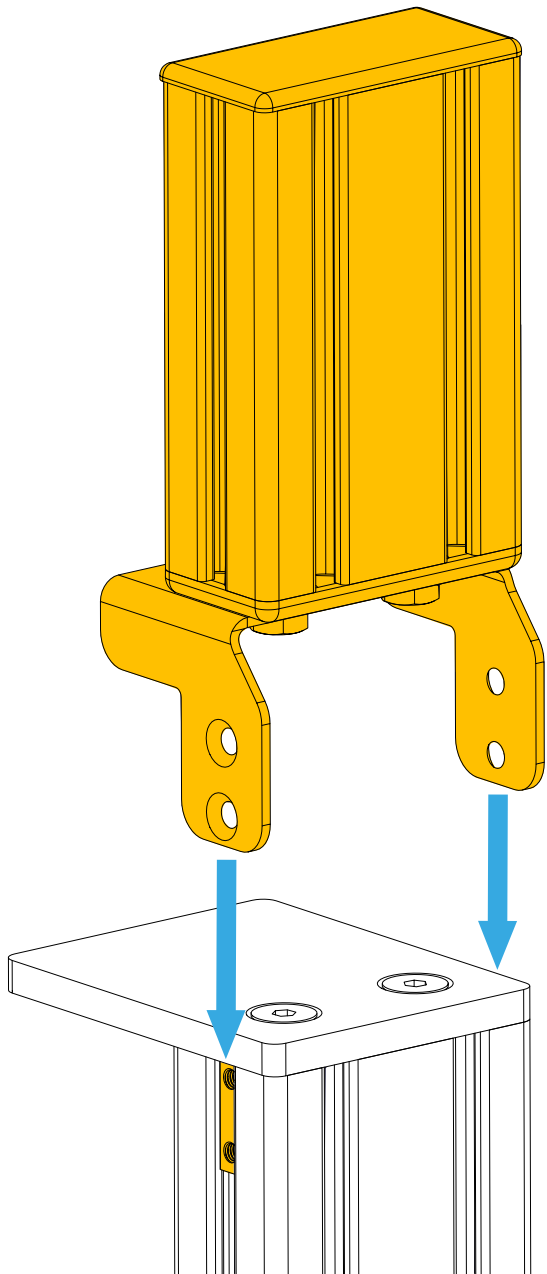

Assembly
example

TABLE MOUNT INSTRUMENT CARRIER

Instruction Manual
Bedienungsanleitung
Mode d'emploi

GENERAL ASSEMBLY INFO AND HOW TO

PROFILE NUT

HEX KEY SET WITH BALL HEAD + EXTENSION OR SIMILAR REQUIRED

UNIVERSAL CONNECTOR

BOLT DIMENSIONS AND HOW TO MEASURE THEM [mm]

PROFILE CAP ASSEMBLY

PARTS

[dimensions in mm / different scales]
No extra or spare parts listed!

ASSEMBLY

For instructions on how to attach various instruments, see these guides:

[MFD / Tablet Mount Center Instruction Manual](#)

[MFD / Tablet Mount Side L/R Instruction Manual](#)

[WINWING Panel Mount Instruction Manual](#)

WARNING NOTICES

CAUTION! Do not clamp your fingers while attaching the instrument carrier.