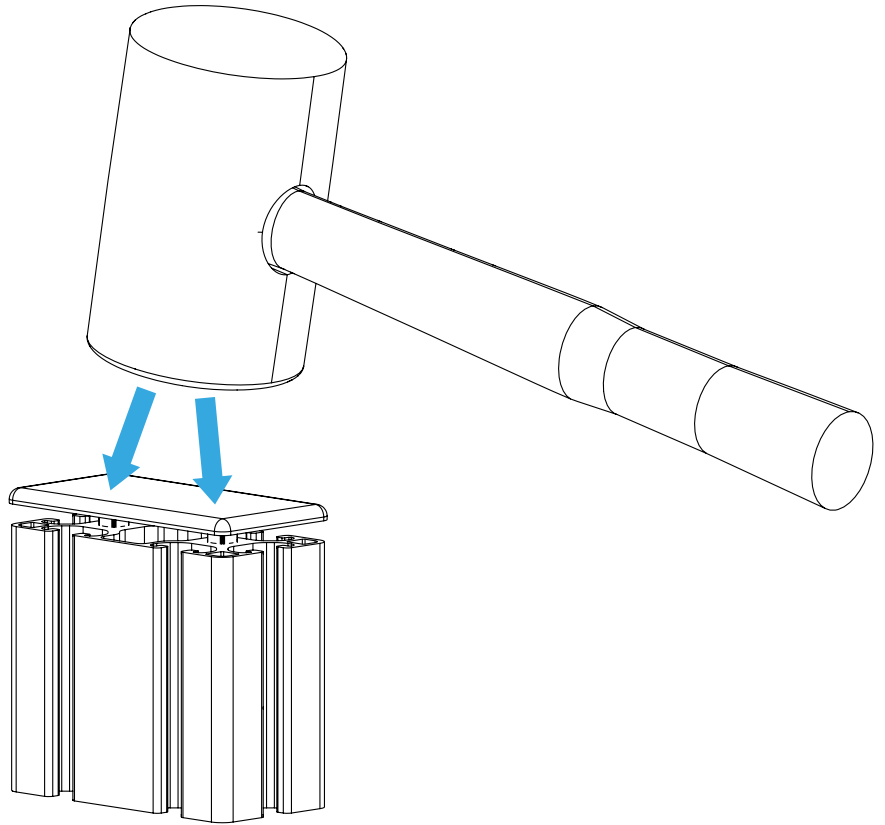

Assembly
example

TABLE MOUNT INSTRUMENT CARRIER

Instruction Manual
Bedienungsanleitung
Mode d'emploi

GENERAL ASSEMBLY INFO AND HOW TO

PROFILE NUT

HEX KEY SET WITH BALL HEAD + EXTENSION OR SIMILAR REQUIRED

UNIVERSAL CONNECTOR

BOLT DIMENSIONS AND HOW TO MEASURE THEM [mm]

PROFILE CAP ASSEMBLY

PARTS

[dimensions in mm / different scales]
No extra or spare parts listed!

ASSEMBLY

For instructions on how to attach various instruments, see these guides: