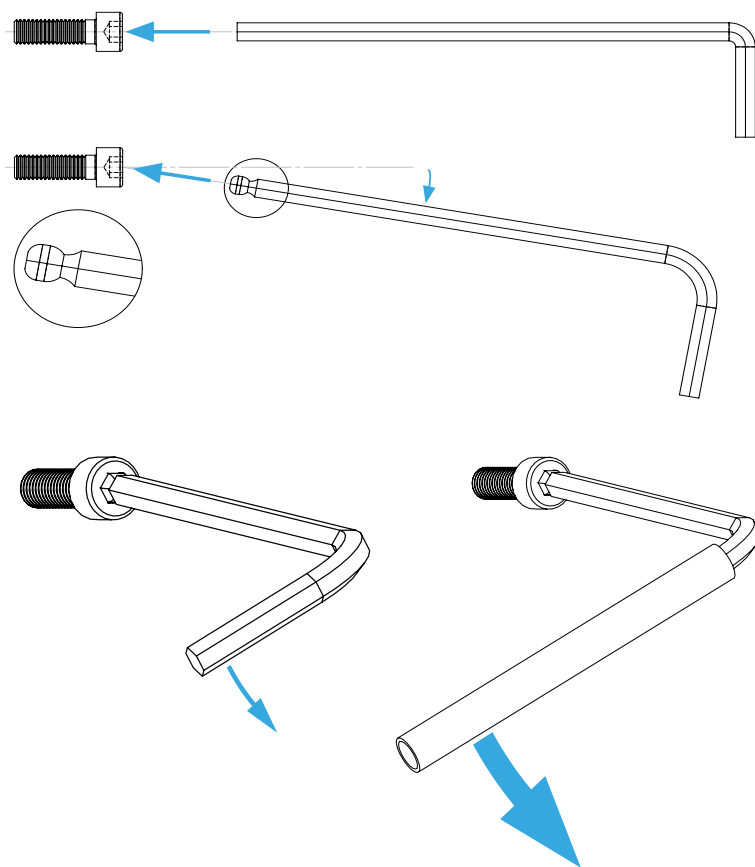

Assembly
example

TABLE MOUNT INSTRUMENT CARRIER

Instruction Manual
Bedienungsanleitung
Mode d'emploi

GENERAL ASSEMBLY INFO AND HOW TO

PROFILE NUT

HEX KEY SET WITH BALL HEAD + EXTENSION OR SIMILAR REQUIRED

UNIVERSAL CONNECTOR

BOLT DIMENSIONS AND HOW TO MEASURE THEM [mm]

PROFILE CAP ASSEMBLY

PARTS

[dimensions in mm / different scales]
No extra or spare parts listed!

ASSEMBLY

For instructions on how to attach various instruments, see these guides:

[MFD / Tablet Mount Center Instruction Manual](#)

[MFD / Tablet Mount Side L/R Instruction Manual](#)

[WINWING Panel Mount Instruction Manual](#)

WARNING NOTICES

CAUTION! Do not clamp your fingers while attaching the instrument carrier.