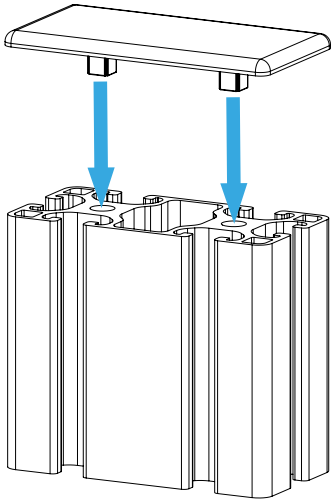

Assembly
example

TABLE MOUNT INSTRUMENT CARRIER

Instruction Manual
Bedienungsanleitung
Mode d'emploi

GENERAL ASSEMBLY INFO AND HOW TO

PROFILE NUT

HEX KEY SET WITH BALL HEAD + EXTENSION OR SIMILAR REQUIRED

UNIVERSAL CONNECTOR

BOLT DIMENSIONS AND HOW TO MEASURE THEM [mm]

PROFILE CAP ASSEMBLY

PARTS

[dimensions in mm / different scales]
No extra or spare parts listed!

ASSEMBLY

For instructions on how to attach various instruments, see these guides: