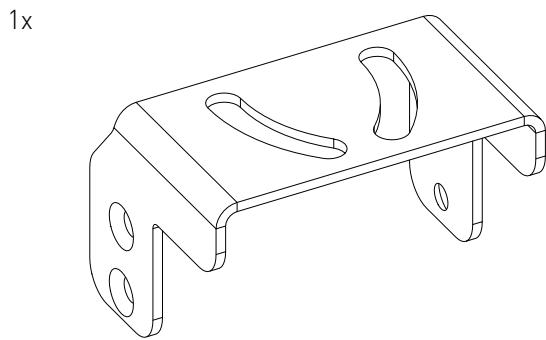

Assembly
example

TABLE MOUNT INSTRUMENT CARRIER

Instruction Manual
Bedienungsanleitung
Mode d'emploi

GENERAL ASSEMBLY INFO AND HOW TO

PROFILE NUT

HEX KEY SET WITH BALL HEAD + EXTENSION OR SIMILAR REQUIRED

UNIVERSAL CONNECTOR

BOLT DIMENSIONS AND HOW TO MEASURE THEM [mm]

PROFILE CAP ASSEMBLY

PARTS

[dimensions in mm / different scales]
No extra or spare parts listed!

ASSEMBLY

For instructions on how to attach various instruments, see these guides:

[MFD / Tablet Mount Center Instruction Manual](#)

[MFD / Tablet Mount Side L/R Instruction Manual](#)

[WINWING Panel Mount Instruction Manual](#)

WARNING NOTICES

CAUTION! Do not clamp your fingers while attaching the instrument carrier.