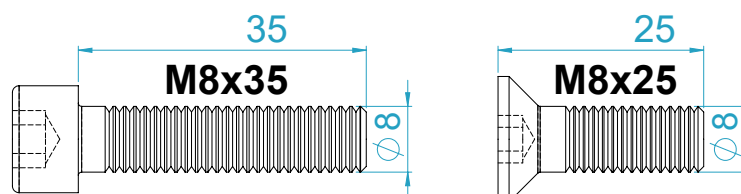

Assembly
example

TABLE MOUNT INSTRUMENT CARRIER

Instruction Manual
Bedienungsanleitung
Mode d'emploi

GENERAL ASSEMBLY INFO AND HOW TO

PROFILE NUT

HEX KEY SET WITH BALL HEAD + EXTENSION OR SIMILAR REQUIRED

UNIVERSAL CONNECTOR

BOLT DIMENSIONS AND HOW TO MEASURE THEM [mm]

PROFILE CAP ASSEMBLY

PARTS

[dimensions in mm / different scales]
No extra or spare parts listed!

ASSEMBLY

For instructions on how to attach various instruments, see these guides: