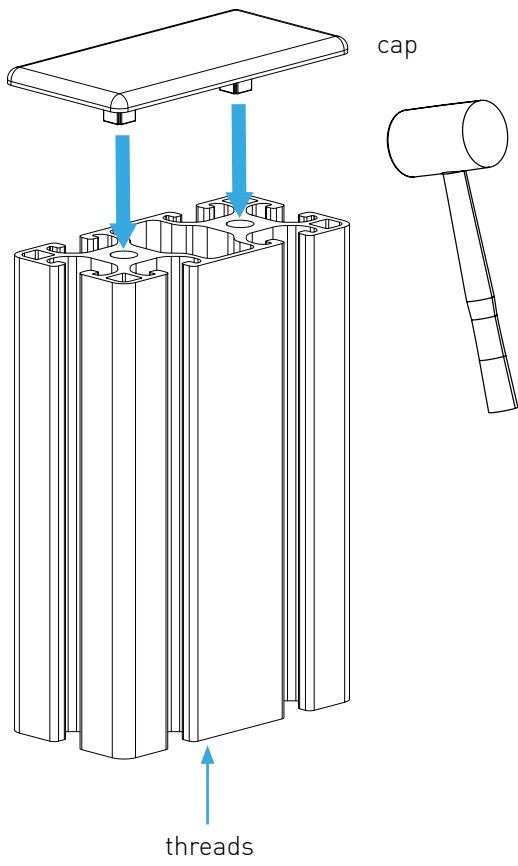

BOLT DIMENSIONS AND HOW TO MEASURE THEM [mm]

PROFILE CAP ASSEMBLY

PARTS

[dimensions in mm / different scales]
No extra or spare parts listed!

ASSEMBLY

For instructions on how to attach various instruments, see these guides:

[MFD / Tablet Mount Center Instruction Manual](#)

[MFD / Tablet Mount Side L/R Instruction Manual](#)

[WINWING Panel Mount Instruction Manual](#)

WARNING NOTICES

CAUTION! Do not clamp your fingers while attaching the instrument carrier.