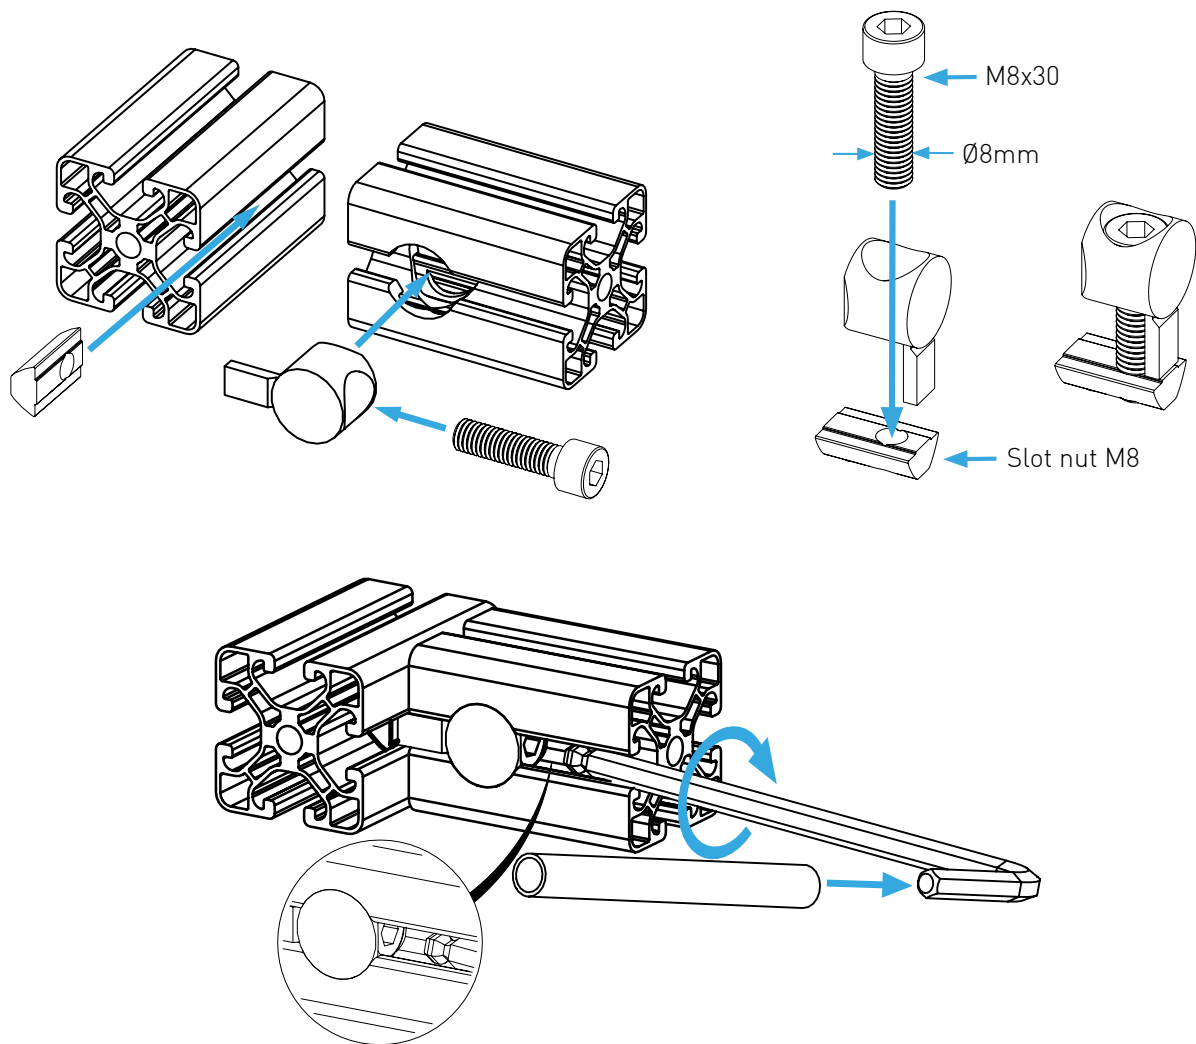

Assembly
example

TABLE MOUNT INSTRUMENT CARRIER

Instruction Manual
Bedienungsanleitung
Mode d'emploi

GENERAL ASSEMBLY INFO AND HOW TO

PROFILE NUT

HEX KEY SET WITH BALL HEAD + EXTENSION OR SIMILAR REQUIRED

UNIVERSAL CONNECTOR

BOLT DIMENSIONS AND HOW TO MEASURE THEM [mm]

PROFILE CAP ASSEMBLY

PARTS

[dimensions in mm / different scales]
No extra or spare parts listed!

ASSEMBLY

For instructions on how to attach various instruments, see these guides:

[MFD / Tablet Mount Center Instruction Manual](#)

[MFD / Tablet Mount Side L/R Instruction Manual](#)

[WINWING Panel Mount Instruction Manual](#)

WARNING NOTICES

CAUTION! Do not clamp your fingers while attaching the instrument carrier.