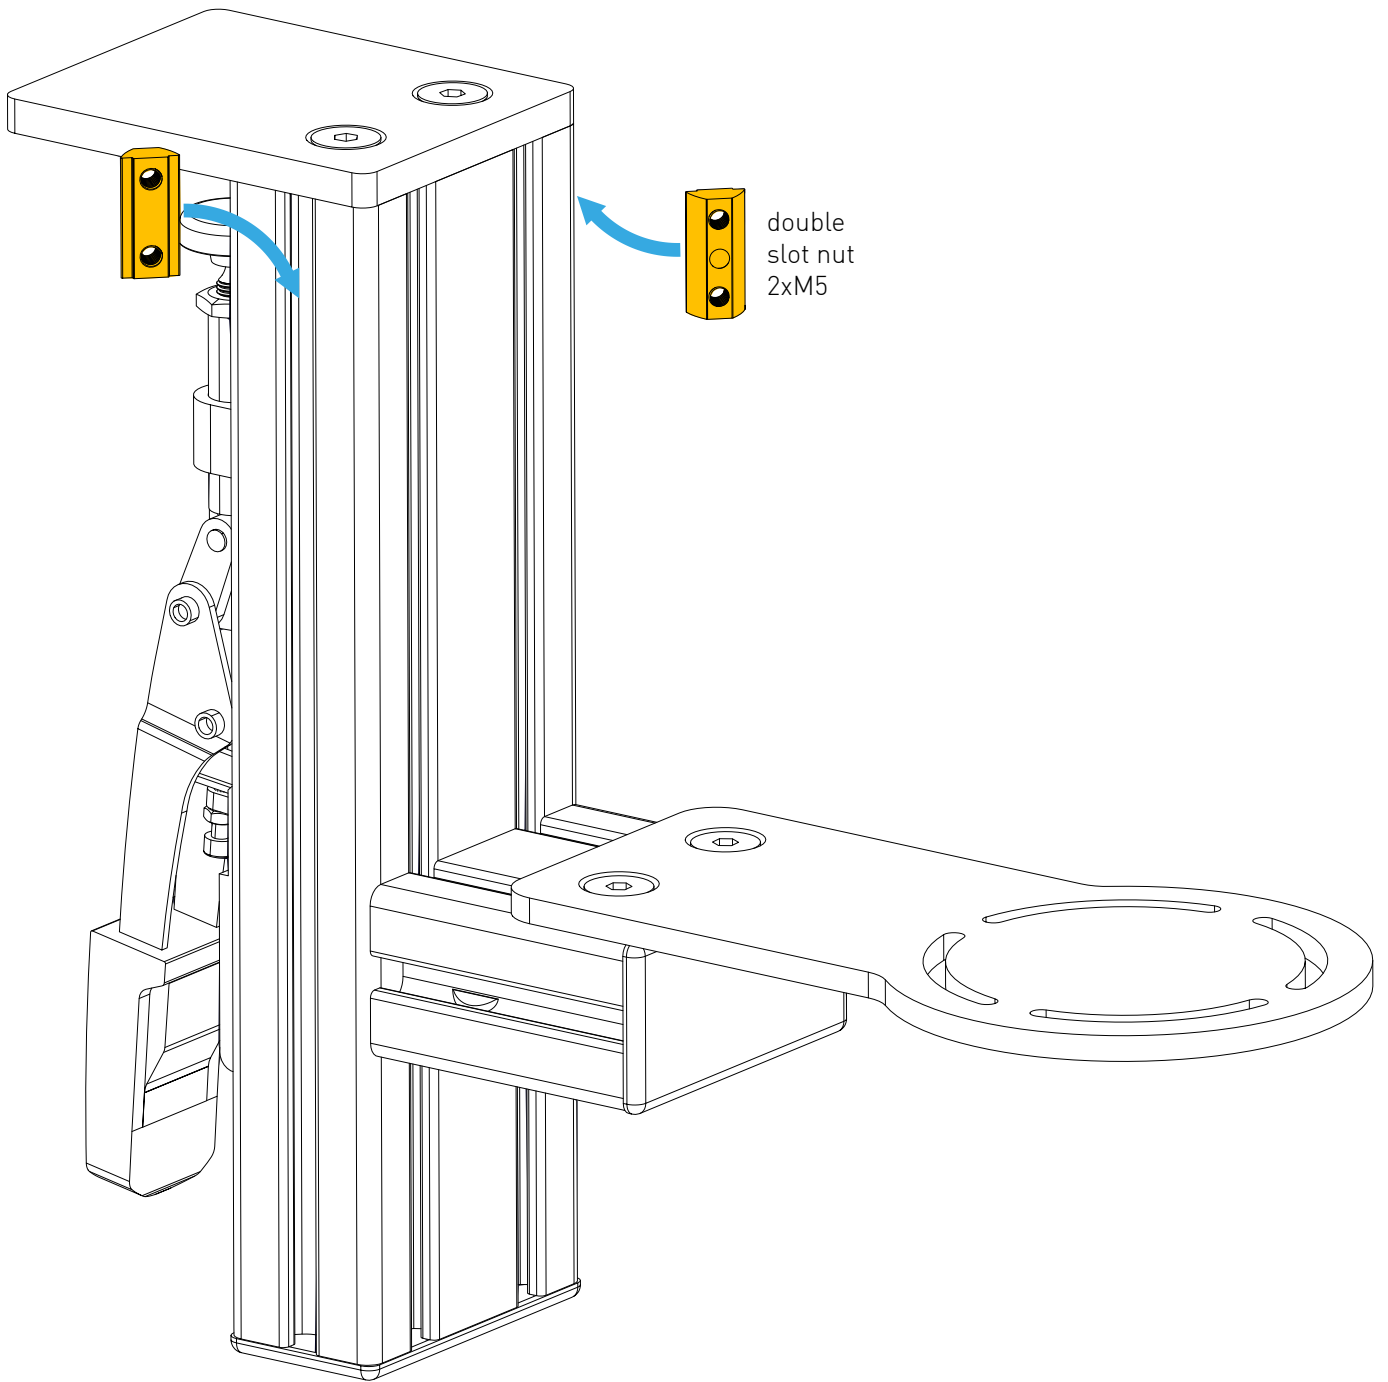

BOLT DIMENSIONS AND HOW TO MEASURE THEM [mm]

PROFILE CAP ASSEMBLY

PARTS

[dimensions in mm / different scales]
No extra or spare parts listed!

ASSEMBLY

For instructions on how to attach various instruments, see these guides:

[MFD / Tablet Mount Center Instruction Manual](#)

[MFD / Tablet Mount Side L/R Instruction Manual](#)

[WINWING Panel Mount Instruction Manual](#)

WARNING NOTICES

CAUTION! Do not clamp your fingers while attaching the instrument carrier.