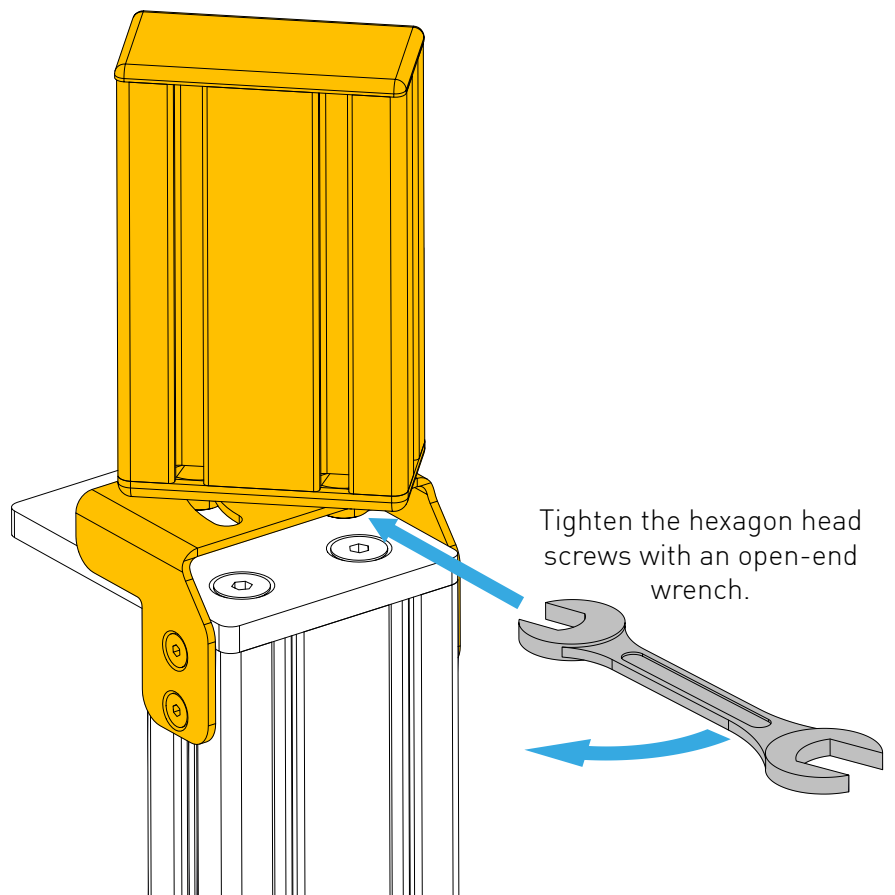

BOLT DIMENSIONS AND HOW TO MEASURE THEM [mm]

PROFILE CAP ASSEMBLY

PARTS

[dimensions in mm / different scales]
No extra or spare parts listed!

ASSEMBLY

For instructions on how to attach various instruments, see these guides:

[MFD / Tablet Mount Center Instruction Manual](#)

[MFD / Tablet Mount Side L/R Instruction Manual](#)

[WINWING Panel Mount Instruction Manual](#)

WARNING NOTICES

CAUTION! Do not clamp your fingers while attaching the instrument carrier.