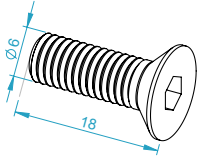

BAG 2

2x

2x

4x

black

2x

black

2x