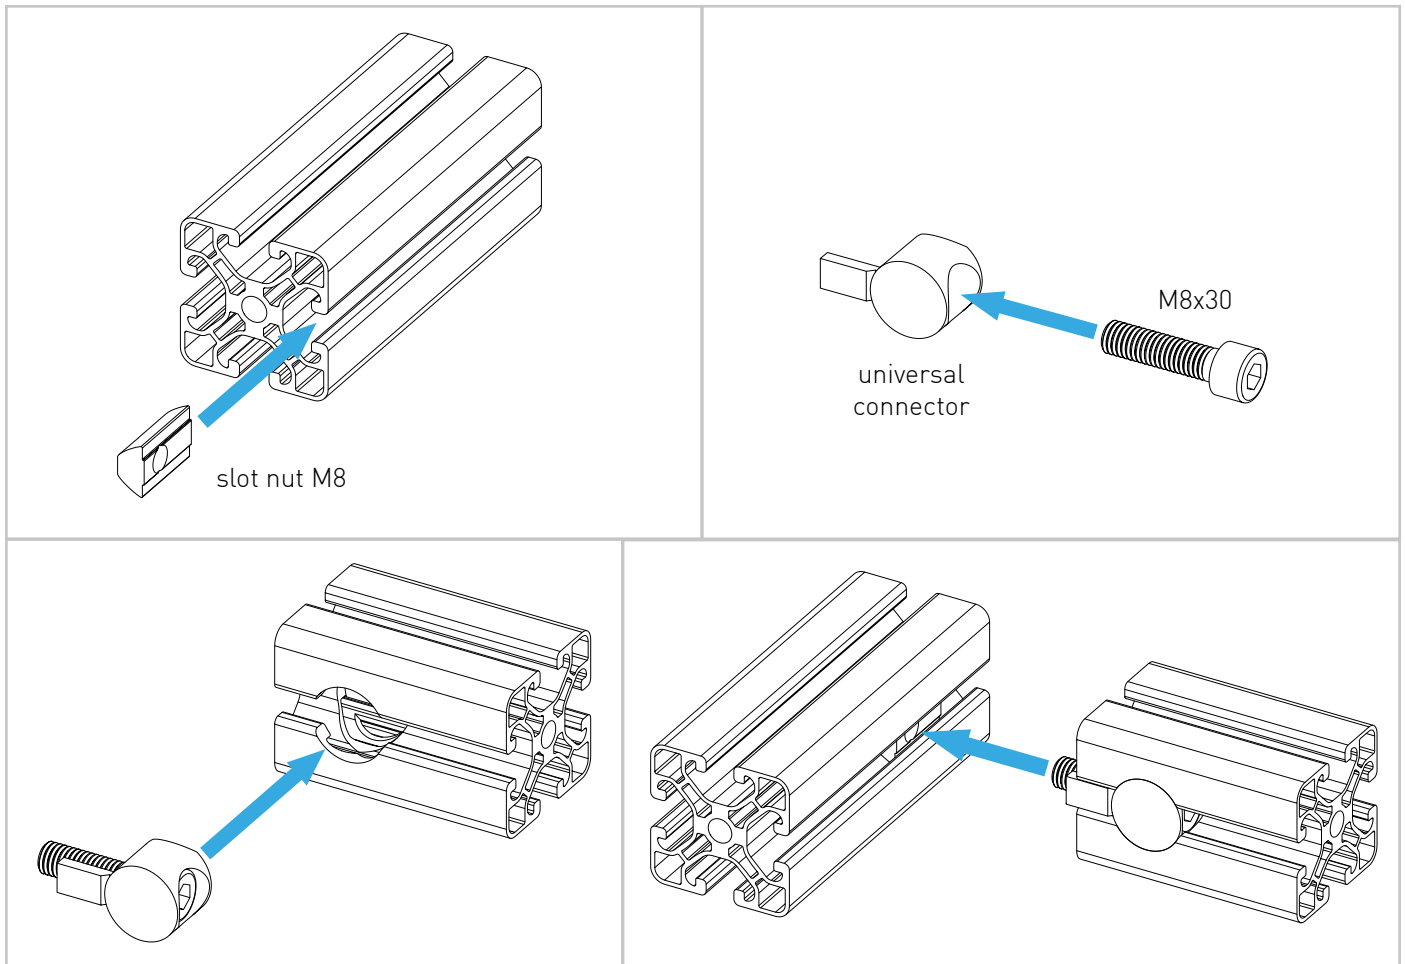

TABLE MOUNT KEYBOARD BRIDGE

Instruction Manual
Bedienungsanleitung
Mode d'emploi

GENERAL ASSEMBLY INFO AND HOW TO

PROFILE NUT

HEX KEY SET WITH BALL HEAD + EXTENSION OR SIMILAR REQUIRED

UNIVERSAL CONNECTOR

ALTERNATIVE

BOLT DIMENSIONS AND HOW TO MEASURE THEM [mm]

PROFILE CAP ASSEMBLY

PARTS

[dimensions in mm / different scales]
No extra or spare parts listed!

1x

1x

1x

2x