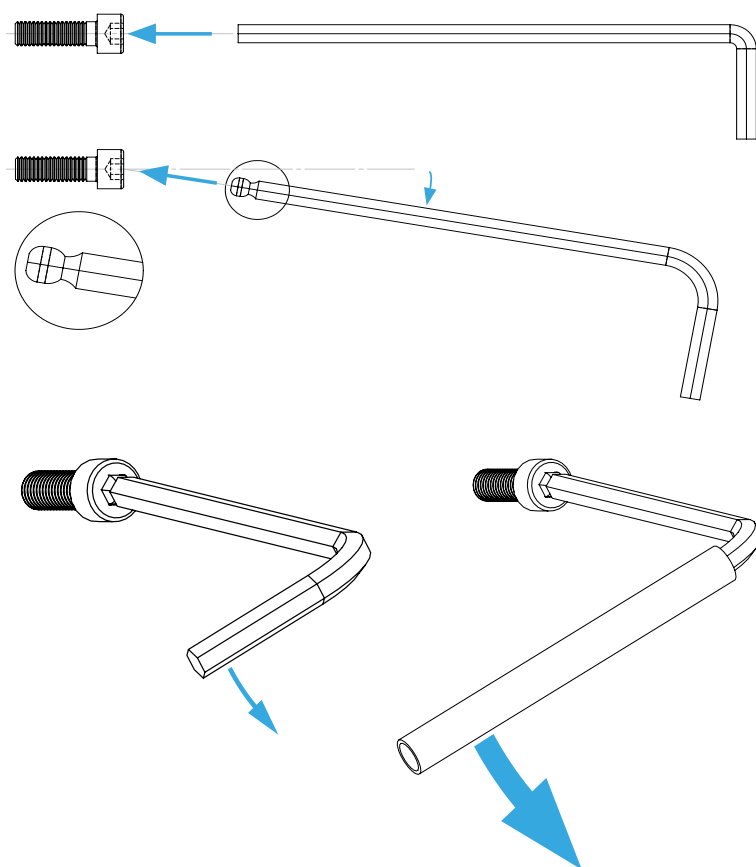

TABLE MOUNT KEYBOARD BRIDGE

Instruction Manual
Bedienungsanleitung
Mode d'emploi

GENERAL ASSEMBLY INFO AND HOW TO

PROFILE NUT

HEX KEY SET WITH BALL HEAD + EXTENSION OR SIMILAR REQUIRED

UNIVERSAL CONNECTOR

ALTERNATIVE

BOLT DIMENSIONS AND HOW TO MEASURE THEM [mm]

PROFILE CAP ASSEMBLY

PARTS

[dimensions in mm / different scales]
No extra or spare parts listed!

1x

1x

1x

2x