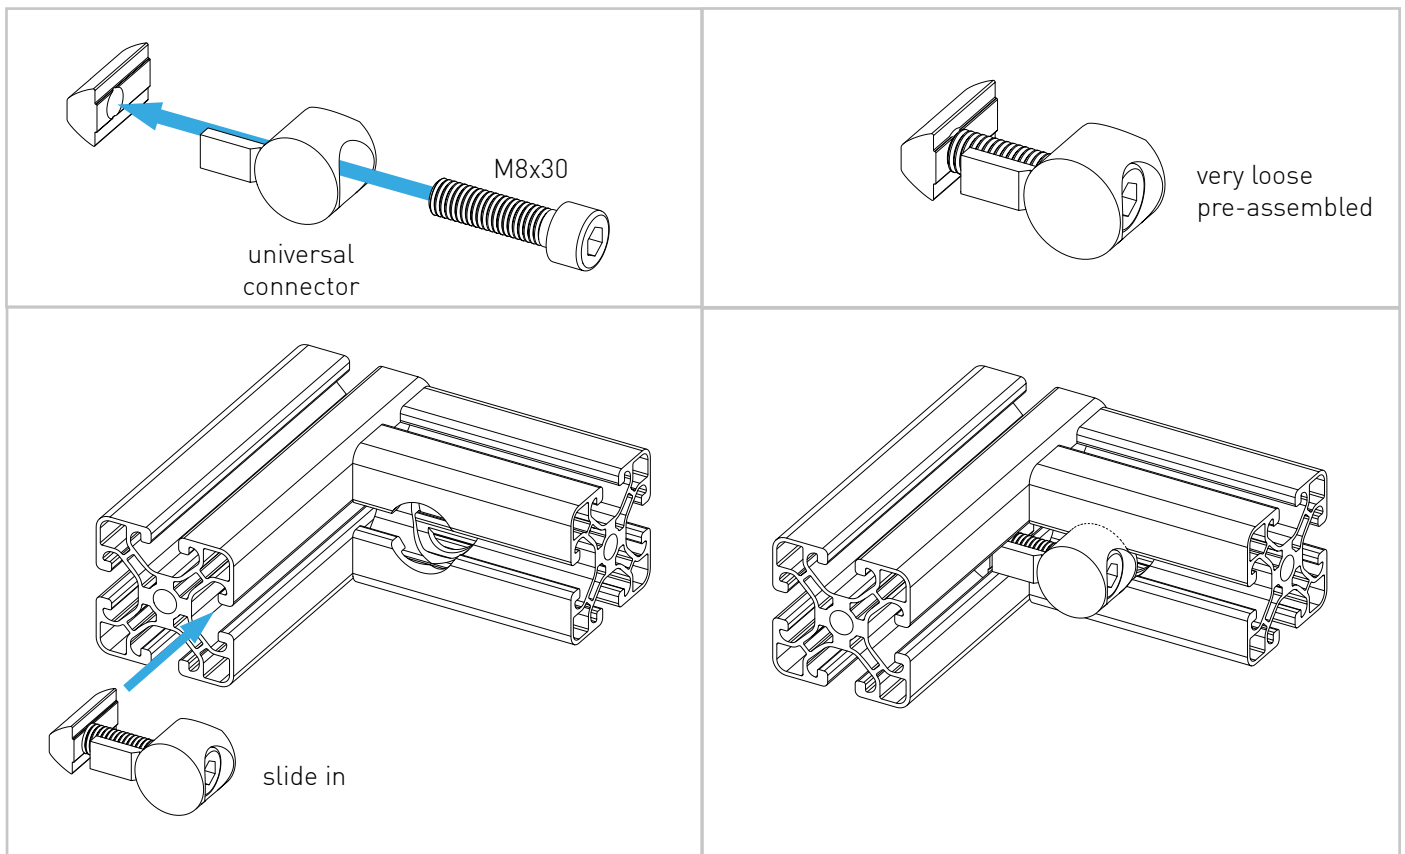

TABLE MOUNT KEYBOARD BRIDGE

Instruction Manual
Bedienungsanleitung
Mode d'emploi

GENERAL ASSEMBLY INFO AND HOW TO

PROFILE NUT

HEX KEY SET WITH BALL HEAD + EXTENSION OR SIMILAR REQUIRED

UNIVERSAL CONNECTOR

ALTERNATIVE

BOLT DIMENSIONS AND HOW TO MEASURE THEM [mm]

PROFILE CAP ASSEMBLY

PARTS

[dimensions in mm / different scales]
No extra or spare parts listed!

1x

1x

1x

2x