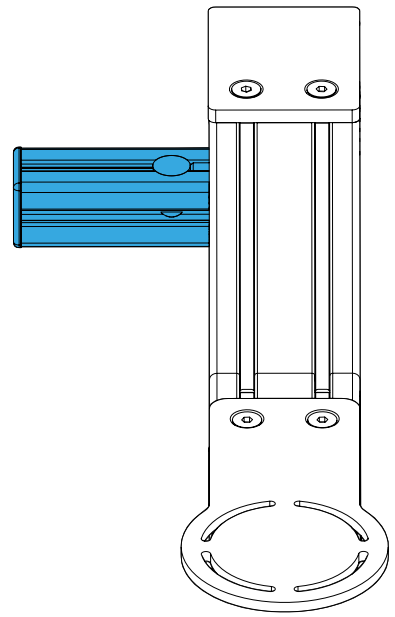

BOLT DIMENSIONS AND HOW TO MEASURE THEM [mm]

PROFILE CAP ASSEMBLY

PARTS

[dimensions in mm / different scales]
No extra or spare parts listed!

1x

1x

1x

2x

2x

2x

4x

black

2x

black

2x

ASSEMBLY

These steps have to be done similar for both sides.

same for
all universal
connectors

QUICK RELEASE

Detail

WARNING NOTICES

CAUTION! Do not clamp your fingers while attaching the table mount keyboard bridge.