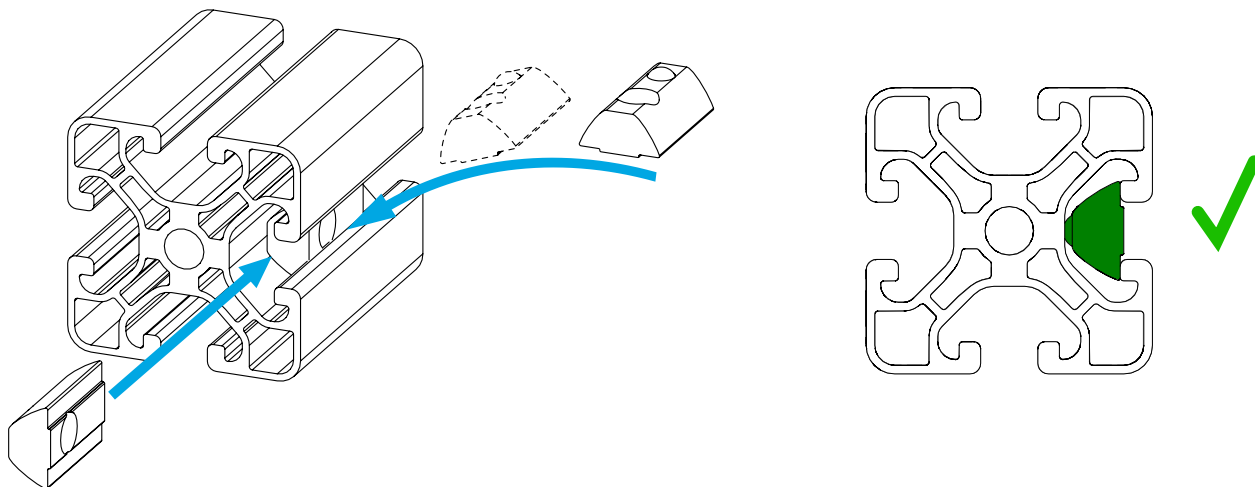

TABLE MOUNT KEYBOARD BRIDGE

Instruction Manual
Bedienungsanleitung
Mode d'emploi

GENERAL ASSEMBLY INFO AND HOW TO

PROFILE NUT

HEX KEY SET WITH BALL HEAD + EXTENSION OR SIMILAR REQUIRED

UNIVERSAL CONNECTOR

ALTERNATIVE

BOLT DIMENSIONS AND HOW TO MEASURE THEM [mm]

PROFILE CAP ASSEMBLY

PARTS

[dimensions in mm / different scales]
No extra or spare parts listed!

1x

1x

1x

2x