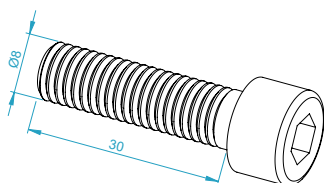

BOLT DIMENSIONS AND HOW TO MEASURE THEM [mm]

PROFILE CAP ASSEMBLY

PARTS

[dimensions in mm / different scales]
No extra or spare parts listed!

1x

1x

1x

2x

BAG 1

4x

4x

4x

2x

2x

2x

BAG 2