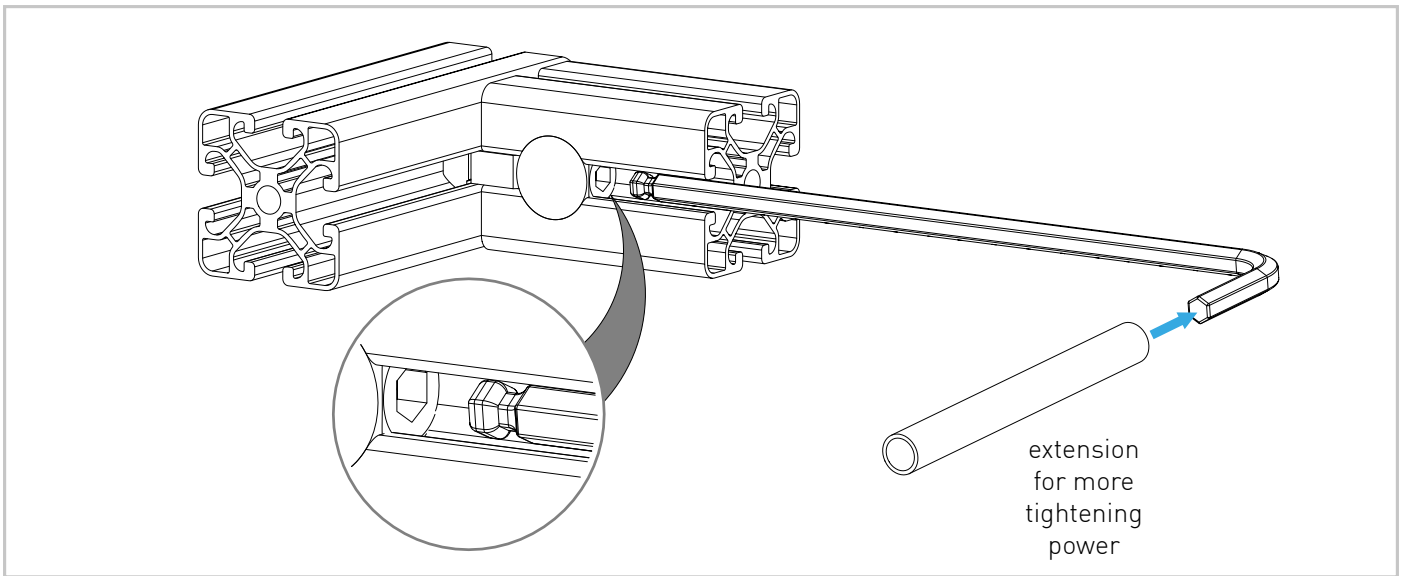

TABLE MOUNT KEYBOARD BRIDGE

Instruction Manual
Bedienungsanleitung
Mode d'emploi

GENERAL ASSEMBLY INFO AND HOW TO

PROFILE NUT

HEX KEY SET WITH BALL HEAD + EXTENSION OR SIMILAR REQUIRED

UNIVERSAL CONNECTOR

ALTERNATIVE

BOLT DIMENSIONS AND HOW TO MEASURE THEM [mm]

PROFILE CAP ASSEMBLY

PARTS

[dimensions in mm / different scales]
No extra or spare parts listed!

1x

1x

1x

2x