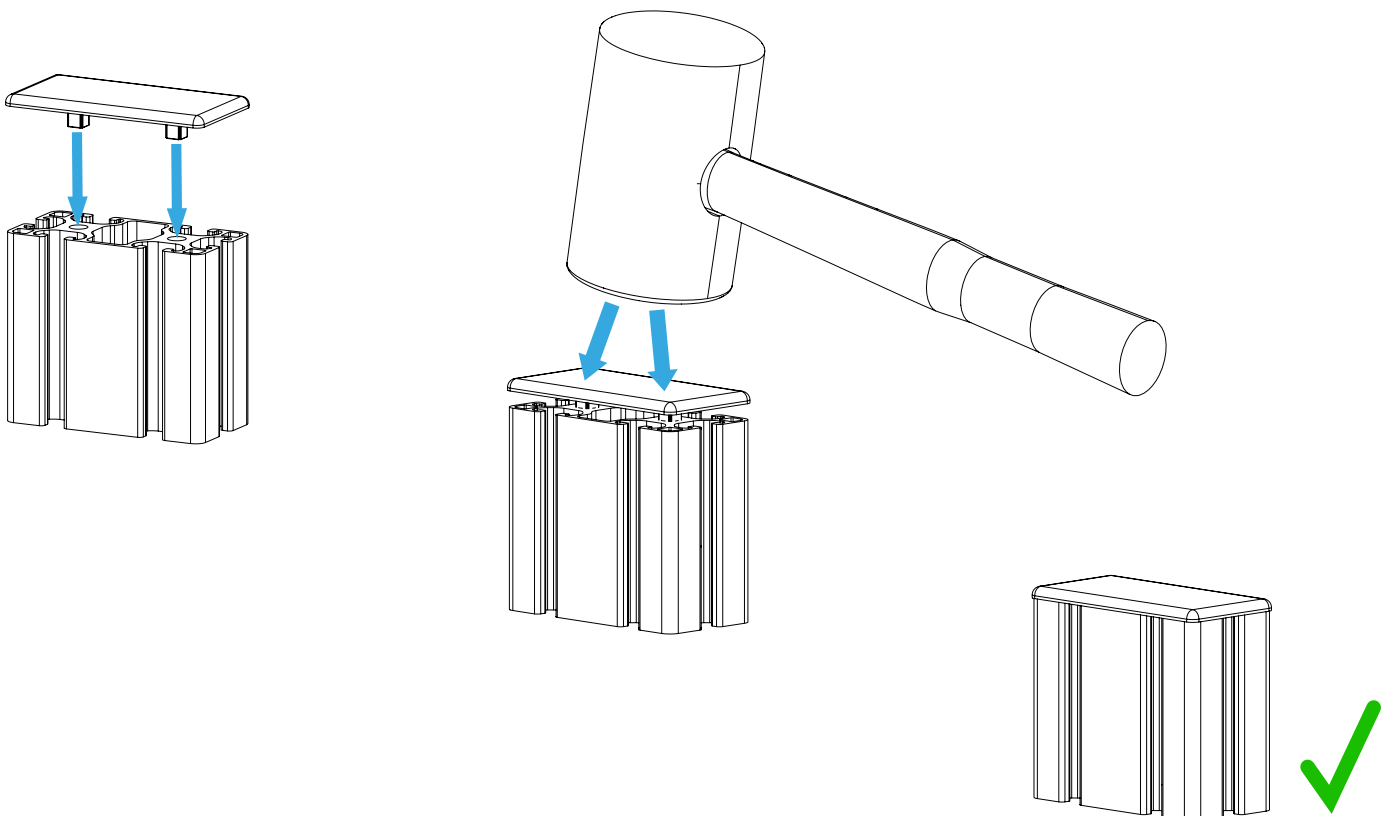

TABLE MOUNT KEYBOARD BRIDGE

Instruction Manual
Bedienungsanleitung
Mode d'emploi

GENERAL ASSEMBLY INFO AND HOW TO

PROFILE NUT

HEX KEY SET WITH BALL HEAD + EXTENSION OR SIMILAR REQUIRED

UNIVERSAL CONNECTOR

ALTERNATIVE

BOLT DIMENSIONS AND HOW TO MEASURE THEM [mm]

PROFILE CAP ASSEMBLY

PARTS

[dimensions in mm / different scales]
No extra or spare parts listed!

1x

1x

1x

2x