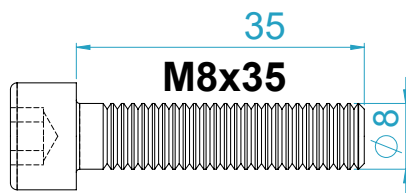

TABLE MOUNT KEYBOARD BRIDGE

Instruction Manual
Bedienungsanleitung
Mode d'emploi

GENERAL ASSEMBLY INFO AND HOW TO

PROFILE NUT

HEX KEY SET WITH BALL HEAD + EXTENSION OR SIMILAR REQUIRED

UNIVERSAL CONNECTOR

ALTERNATIVE

BOLT DIMENSIONS AND HOW TO MEASURE THEM [mm]

PROFILE CAP ASSEMBLY

PARTS

[dimensions in mm / different scales]
No extra or spare parts listed!

1x

1x

1x

2x