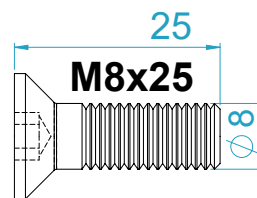

TABLE MOUNT KEYBOARD BRIDGE

Instruction Manual
Bedienungsanleitung
Mode d'emploi

GENERAL ASSEMBLY INFO AND HOW TO

PROFILE NUT

HEX KEY SET WITH BALL HEAD + EXTENSION OR SIMILAR REQUIRED

UNIVERSAL CONNECTOR

ALTERNATIVE

BOLT DIMENSIONS AND HOW TO MEASURE THEM [mm]

PROFILE CAP ASSEMBLY

PARTS

[dimensions in mm / different scales]
No extra or spare parts listed!

1x

1x

1x

2x