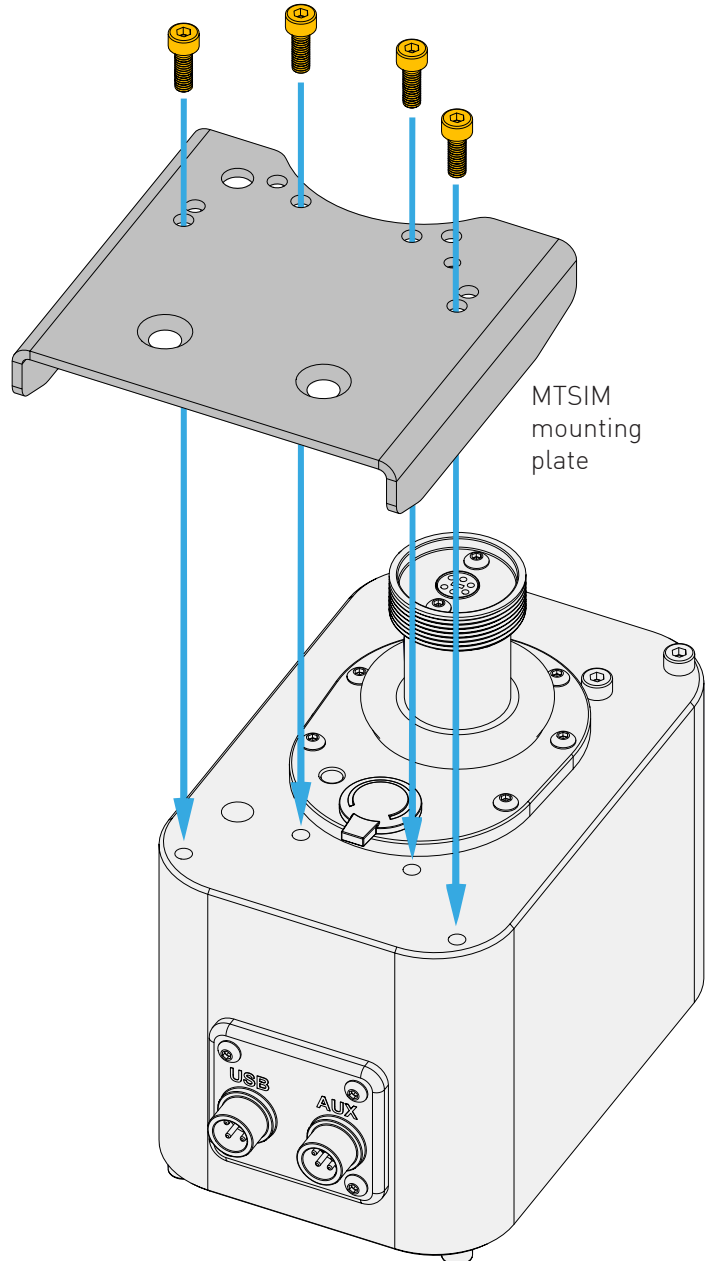

VIRPIL CM3 Base Mounting

Instruction Manual
Bedienungsanleitung
Mode d'emploi

GENERAL ASSEMBLY INFO AND HOW TO

PROFILE NUT

HEX KEY SET WITH BALL HEAD + EXTENSION OR SIMILAR REQUIRED

UNIVERSAL CONNECTOR

ALTERNATIVE

BOLT DIMENSIONS AND HOW TO MEASURE THEM [mm]

PROFILE CAP ATTACHMENT

VIRPIL CM3 BASE ASSEMBLY

Unscrew the 4 original screws.

Use the 4 original screws again.

Use the plugs to close the adjustment bores.

2x
M6x14
flat head

2x
slot nut
M6

If the base is used on a chair setup, the mounting plate can be attached to the other side.

WARNING NOTICES

CAUTION! Do not clamp your fingers while attaching the table mount.

CAUTION! Check before usage if all screws are tightened.