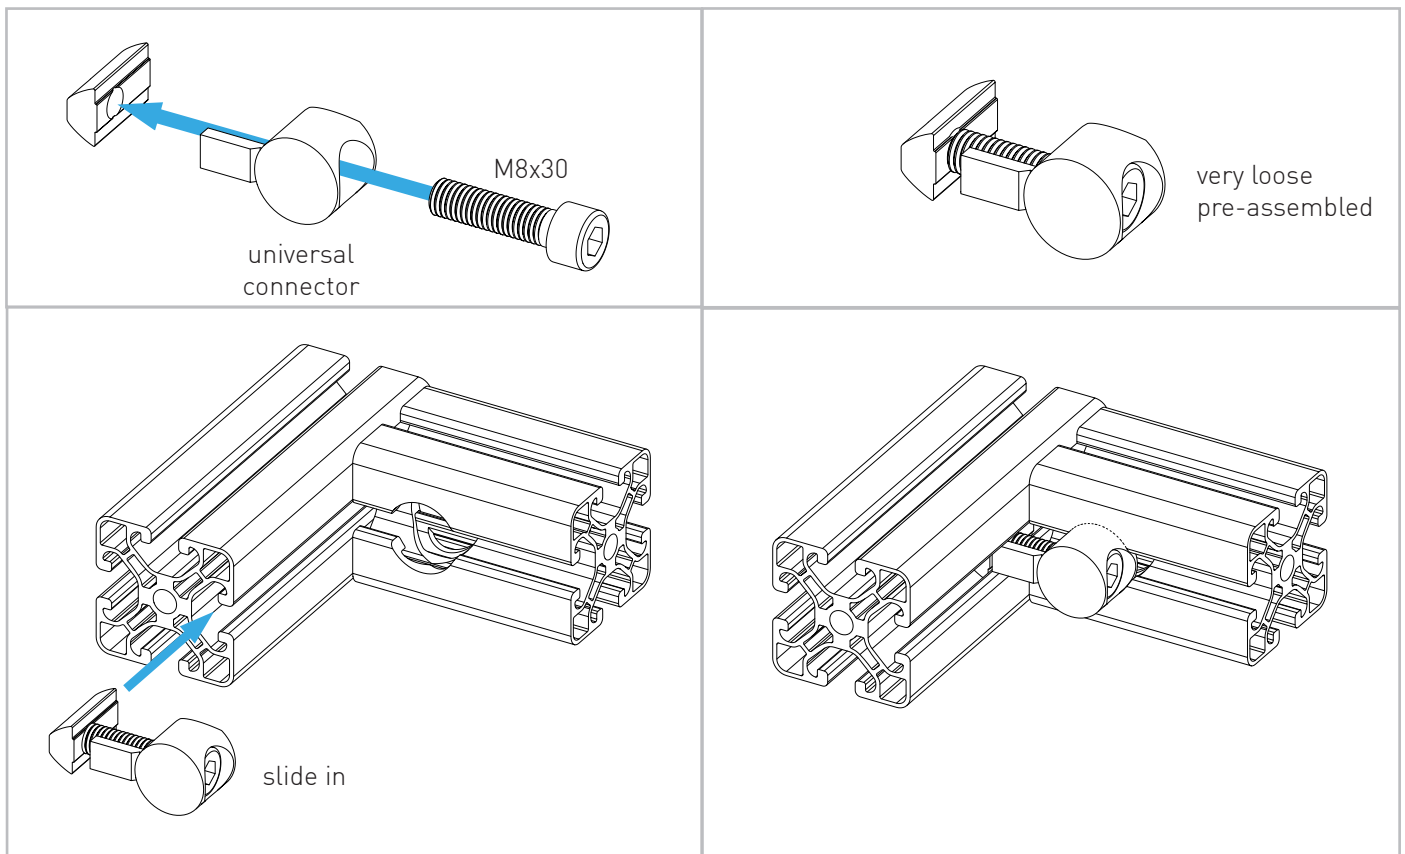

VIRPIL CM3 Base Mounting

Instruction Manual
Bedienungsanleitung
Mode d'emploi

GENERAL ASSEMBLY INFO AND HOW TO

PROFILE NUT

HEX KEY SET WITH BALL HEAD + EXTENSION OR SIMILAR REQUIRED

UNIVERSAL CONNECTOR

ALTERNATIVE

BOLT DIMENSIONS AND HOW TO MEASURE THEM [mm]

PROFILE CAP ATTACHMENT

VIRPIL CM3 BASE ASSEMBLY

Unscrew the 4 original screws.

Use the 4 original screws again.

Use the plugs to close the adjustment bores.

2x
M6x14
flat head

2x
slot nut
M6

If the base is used on a chair setup, the mounting plate can be attached to the other side.

WARNING NOTICES

CAUTION! Do not clamp your fingers while attaching the table mount.

CAUTION! Check before usage if all screws are tightened.