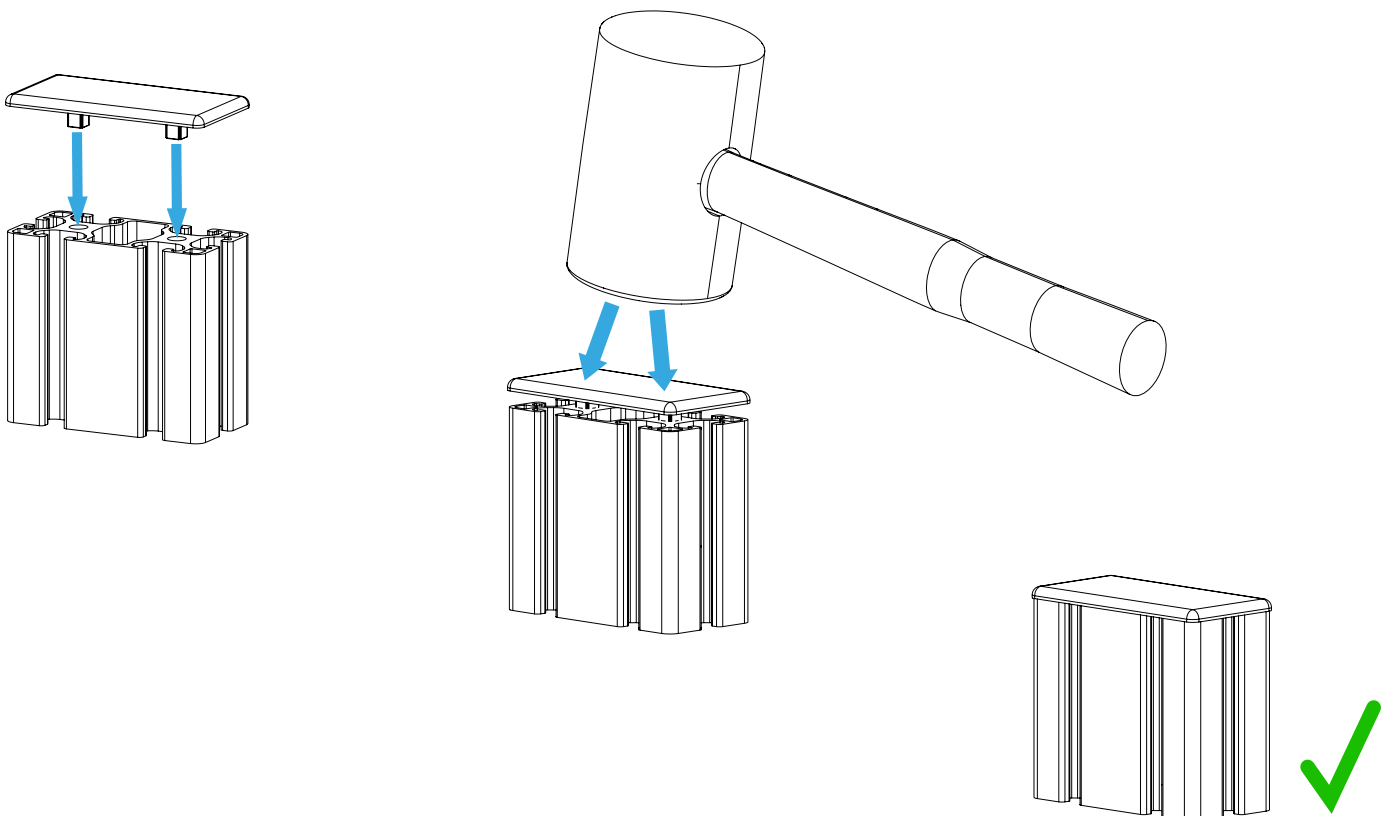

VIRPIL CM3 Base Mounting

Instruction Manual
Bedienungsanleitung
Mode d'emploi

GENERAL ASSEMBLY INFO AND HOW TO

PROFILE NUT

HEX KEY SET WITH BALL HEAD + EXTENSION OR SIMILAR REQUIRED

UNIVERSAL CONNECTOR

ALTERNATIVE

BOLT DIMENSIONS AND HOW TO MEASURE THEM [mm]

PROFILE CAP ATTACHMENT

VIRPIL CM3 BASE ASSEMBLY

Unscrew the 4 original screws.

Use the 4 original screws again.

Use the plugs to close the adjustment bores.

2x
M6x14
flat head

2x
slot nut
M6

If the base is used on a chair setup, the mounting plate can be attached to the other side.

WARNING NOTICES

CAUTION! Do not clamp your fingers while attaching the table mount.

CAUTION! Check before usage if all screws are tightened.