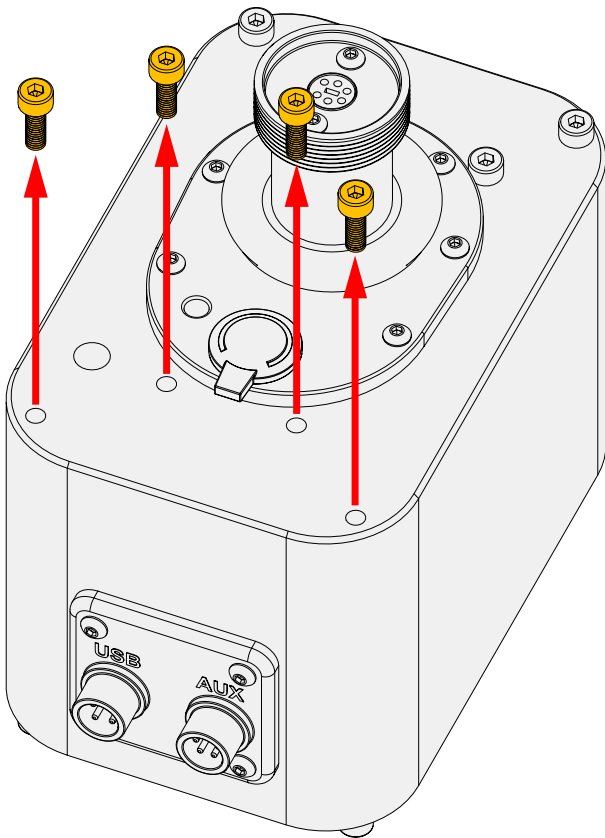

BOLT DIMENSIONS AND HOW TO MEASURE THEM [mm]

PROFILE CAP ATTACHMENT

VIRPIL CM3 BASE ASSEMBLY

Unscrew the 4 original screws.

Use the 4 original screws again.

Use the plugs to close the adjustment bores.

2x
M6x14
flat head

2x
slot nut
M6

If the base is used on a chair setup, the mounting plate can be attached to the other side.

WARNING NOTICES

CAUTION! Do not clamp your fingers while attaching the table mount.

CAUTION! Check before usage if all screws are tightened.