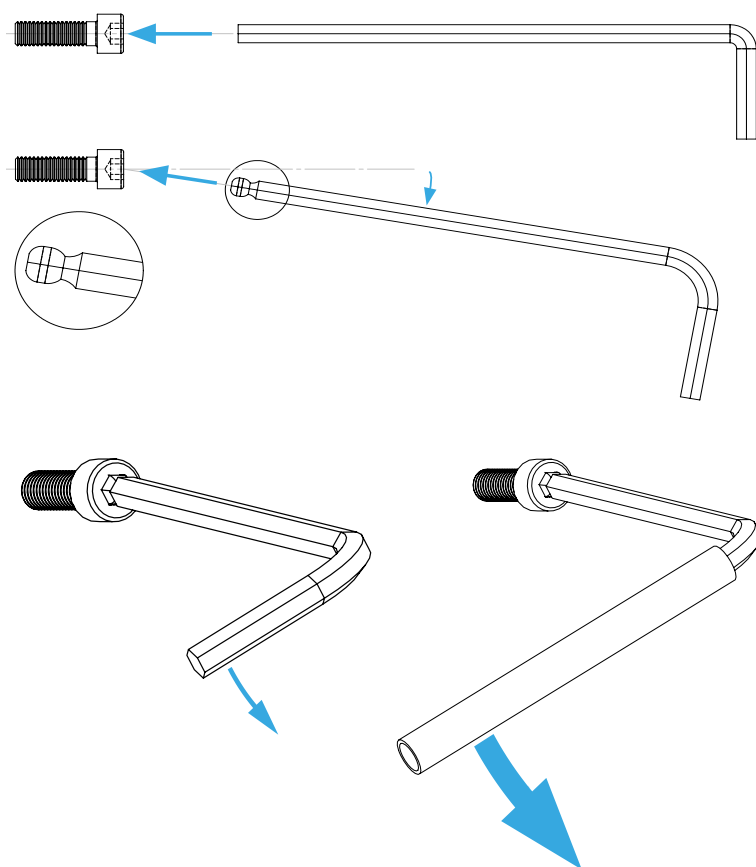

VIRPIL CM3 Base Mounting

Instruction Manual
Bedienungsanleitung
Mode d'emploi

GENERAL ASSEMBLY INFO AND HOW TO

PROFILE NUT

HEX KEY SET WITH BALL HEAD + EXTENSION OR SIMILAR REQUIRED

UNIVERSAL CONNECTOR

ALTERNATIVE

BOLT DIMENSIONS AND HOW TO MEASURE THEM [mm]

PROFILE CAP ATTACHMENT

VIRPIL CM3 BASE ASSEMBLY

Unscrew the 4 original screws.

Use the 4 original screws again.

Use the plugs to close the adjustment bores.

2x
M6x14
flat head

2x
slot nut
M6

If the base is used on a chair setup, the mounting plate can be attached to the other side.

WARNING NOTICES

CAUTION! Do not clamp your fingers while attaching the table mount.

CAUTION! Check before usage if all screws are tightened.