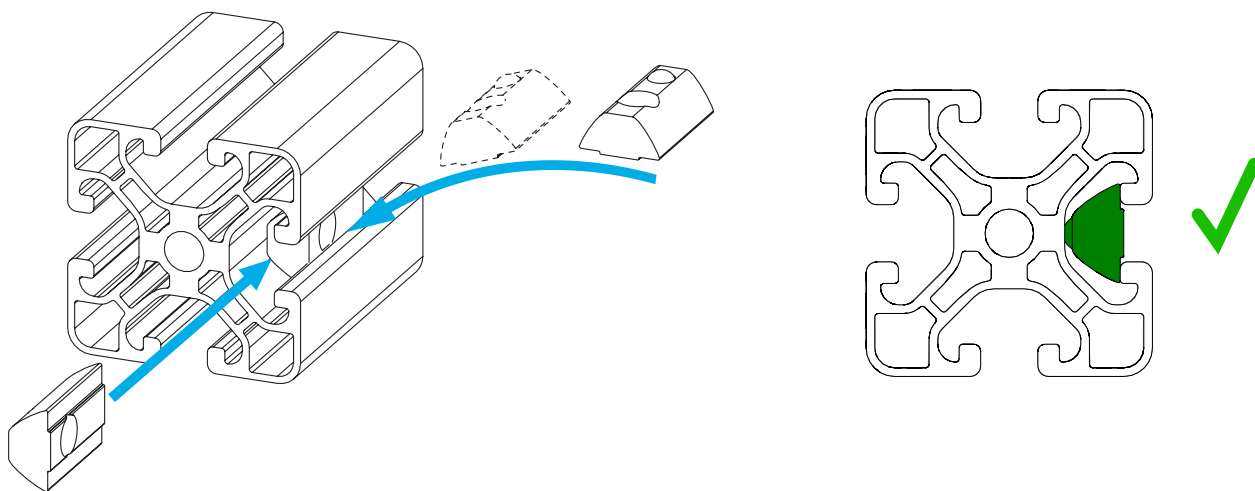

VIRPIL CM3 Base Mounting

Instruction Manual
Bedienungsanleitung
Mode d'emploi

GENERAL ASSEMBLY INFO AND HOW TO

PROFILE NUT

HEX KEY SET WITH BALL HEAD + EXTENSION OR SIMILAR REQUIRED

UNIVERSAL CONNECTOR

ALTERNATIVE

BOLT DIMENSIONS AND HOW TO MEASURE THEM [mm]

PROFILE CAP ATTACHMENT

VIRPIL CM3 BASE ASSEMBLY

Unscrew the 4 original screws.

Use the 4 original screws again.

Use the plugs to close the adjustment bores.

2x
M6x14
flat head

2x
slot nut
M6

If the base is used on a chair setup, the mounting plate can be attached to the other side.

WARNING NOTICES

CAUTION! Do not clamp your fingers while attaching the table mount.

CAUTION! Check before usage if all screws are tightened.