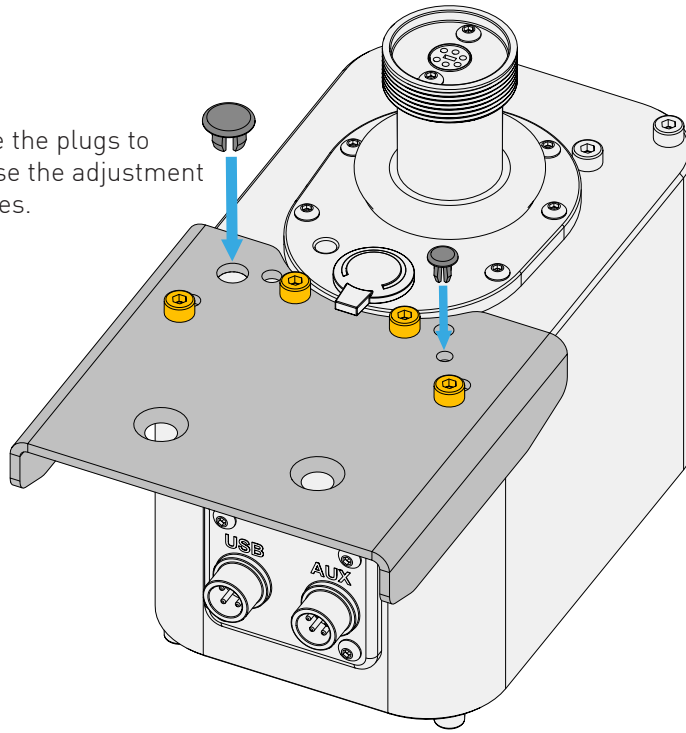

BOLT DIMENSIONS AND HOW TO MEASURE THEM [mm]

PROFILE CAP ATTACHMENT

VIRPIL CM3 BASE ASSEMBLY

Unscrew the 4 original screws.

Use the 4 original screws again.

Use the plugs to close the adjustment bores.

2x
M6x14
flat head

2x
slot nut
M6

If the base is used on a chair setup, the mounting plate can be attached to the other side.

WARNING NOTICES

CAUTION! Do not clamp your fingers while attaching the table mount.

CAUTION! Check before usage if all screws are tightened.