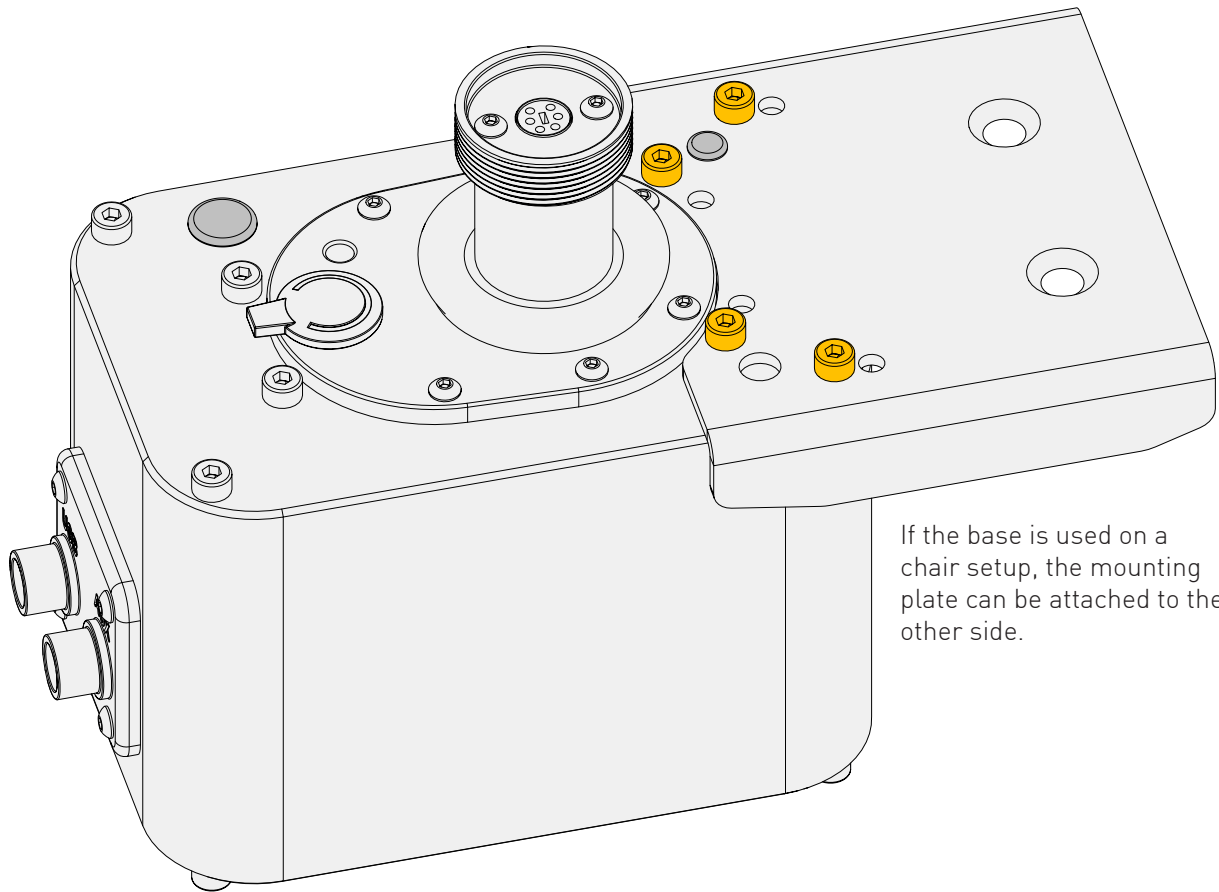

BOLT DIMENSIONS AND HOW TO MEASURE THEM [mm]

PROFILE CAP ATTACHMENT

VIRPIL CM3 BASE ASSEMBLY

Unscrew the 4 original screws.

Use the 4 original screws again.

Use the plugs to close the adjustment bores.

2x
M6x14
flat head

2x
slot nut
M6

If the base is used on a chair setup, the mounting plate can be attached to the other side.

WARNING NOTICES

CAUTION! Do not clamp your fingers while attaching the table mount.

CAUTION! Check before usage if all screws are tightened.