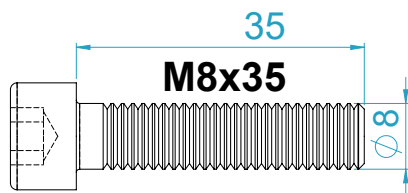

VIRPIL CM3 Base Mounting

Instruction Manual
Bedienungsanleitung
Mode d'emploi

GENERAL ASSEMBLY INFO AND HOW TO

PROFILE NUT

HEX KEY SET WITH BALL HEAD + EXTENSION OR SIMILAR REQUIRED

UNIVERSAL CONNECTOR

ALTERNATIVE

BOLT DIMENSIONS AND HOW TO MEASURE THEM [mm]

PROFILE CAP ATTACHMENT

VIRPIL CM3 BASE ASSEMBLY

Unscrew the 4 original screws.

Use the 4 original screws again.

Use the plugs to close the adjustment bores.

2x
M6x14
flat head