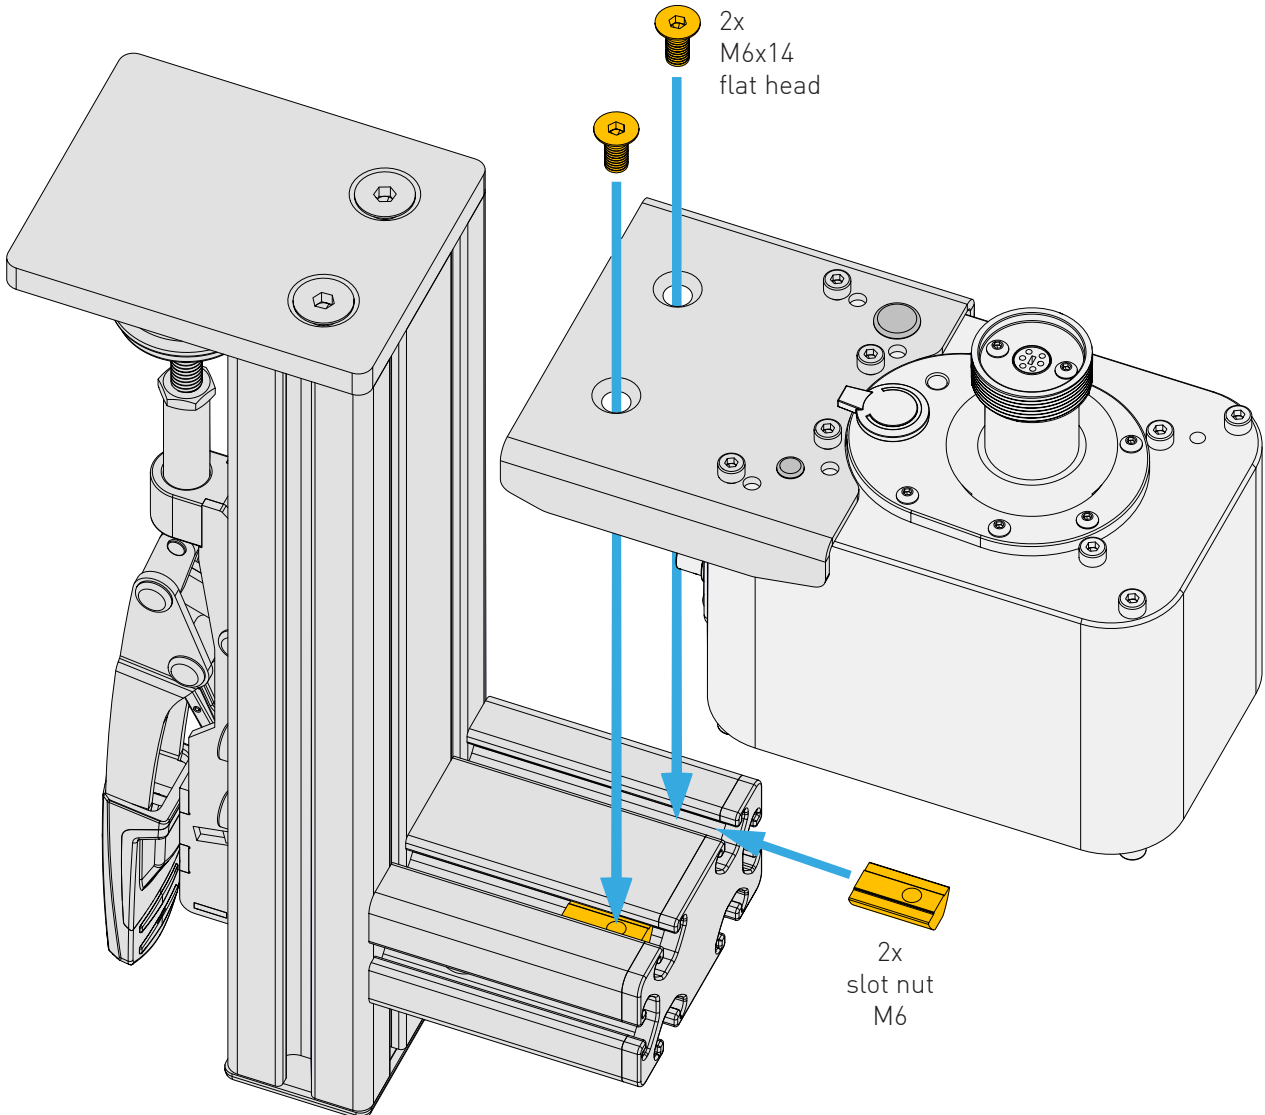

BOLT DIMENSIONS AND HOW TO MEASURE THEM [mm]

PROFILE CAP ATTACHMENT

VIRPIL CM3 BASE ASSEMBLY

Unscrew the 4 original screws.

Use the 4 original screws again.

Use the plugs to close the adjustment bores.

2x
M6x14
flat head

2x
slot nut
M6

If the base is used on a chair setup, the mounting plate can be attached to the other side.

WARNING NOTICES

CAUTION! Do not clamp your fingers while attaching the table mount.

CAUTION! Check before usage if all screws are tightened.