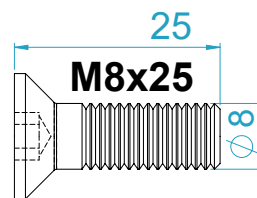

BOLT DIMENSIONS AND HOW TO MEASURE THEM [mm]

PROFILE CAP ATTACHMENT

VIRPIL CM3 BASE ASSEMBLY

Unscrew the 4 original screws.

Use the 4 original screws again.

Use the plugs to close the adjustment bores.

2x
M6x14
flat head

2x
slot nut
M6

If the base is used on a chair setup, the mounting plate can be attached to the other side.

WARNING NOTICES

CAUTION! Do not clamp your fingers while attaching the table mount.

CAUTION! Check before usage if all screws are tightened.