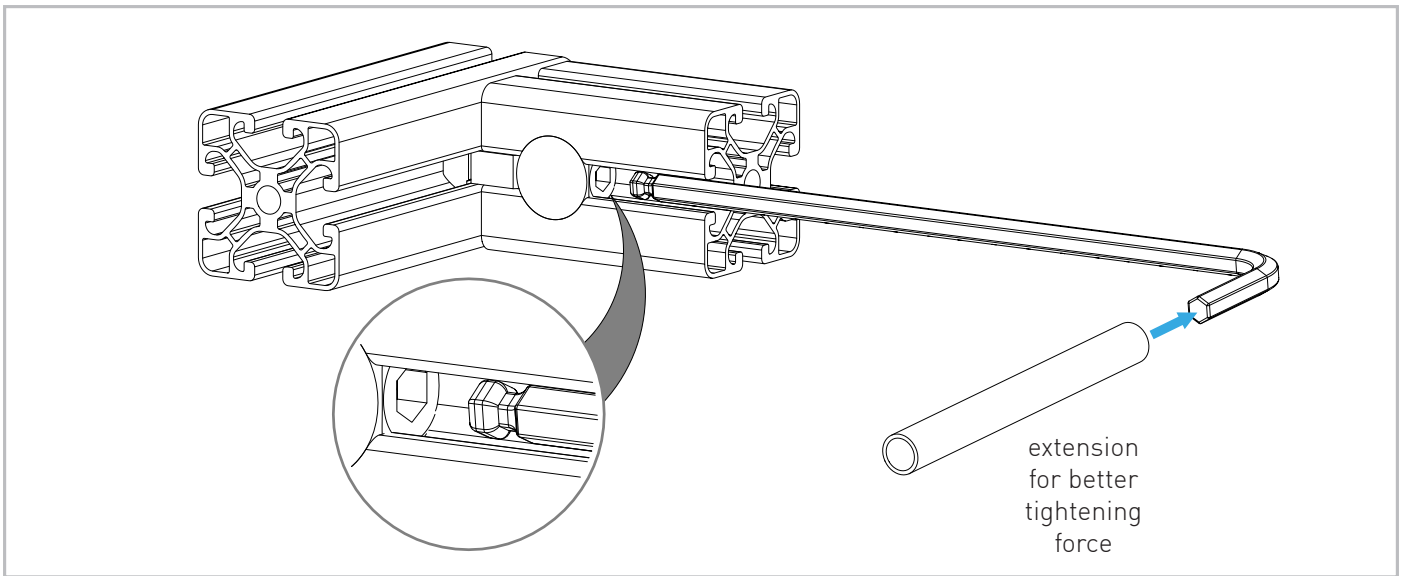

VIRPIL CM3 Base Mounting

Instruction Manual
Bedienungsanleitung
Mode d'emploi

GENERAL ASSEMBLY INFO AND HOW TO

PROFILE NUT

HEX KEY SET WITH BALL HEAD + EXTENSION OR SIMILAR REQUIRED

UNIVERSAL CONNECTOR

ALTERNATIVE

BOLT DIMENSIONS AND HOW TO MEASURE THEM [mm]

PROFILE CAP ATTACHMENT

VIRPIL CM3 BASE ASSEMBLY

Unscrew the 4 original screws.

Use the 4 original screws again.

Use the plugs to close the adjustment bores.

2x
M6x14
flat head

2x
slot nut
M6

If the base is used on a chair setup, the mounting plate can be attached to the other side.

WARNING NOTICES

CAUTION! Do not clamp your fingers while attaching the table mount.

CAUTION! Check before usage if all screws are tightened.