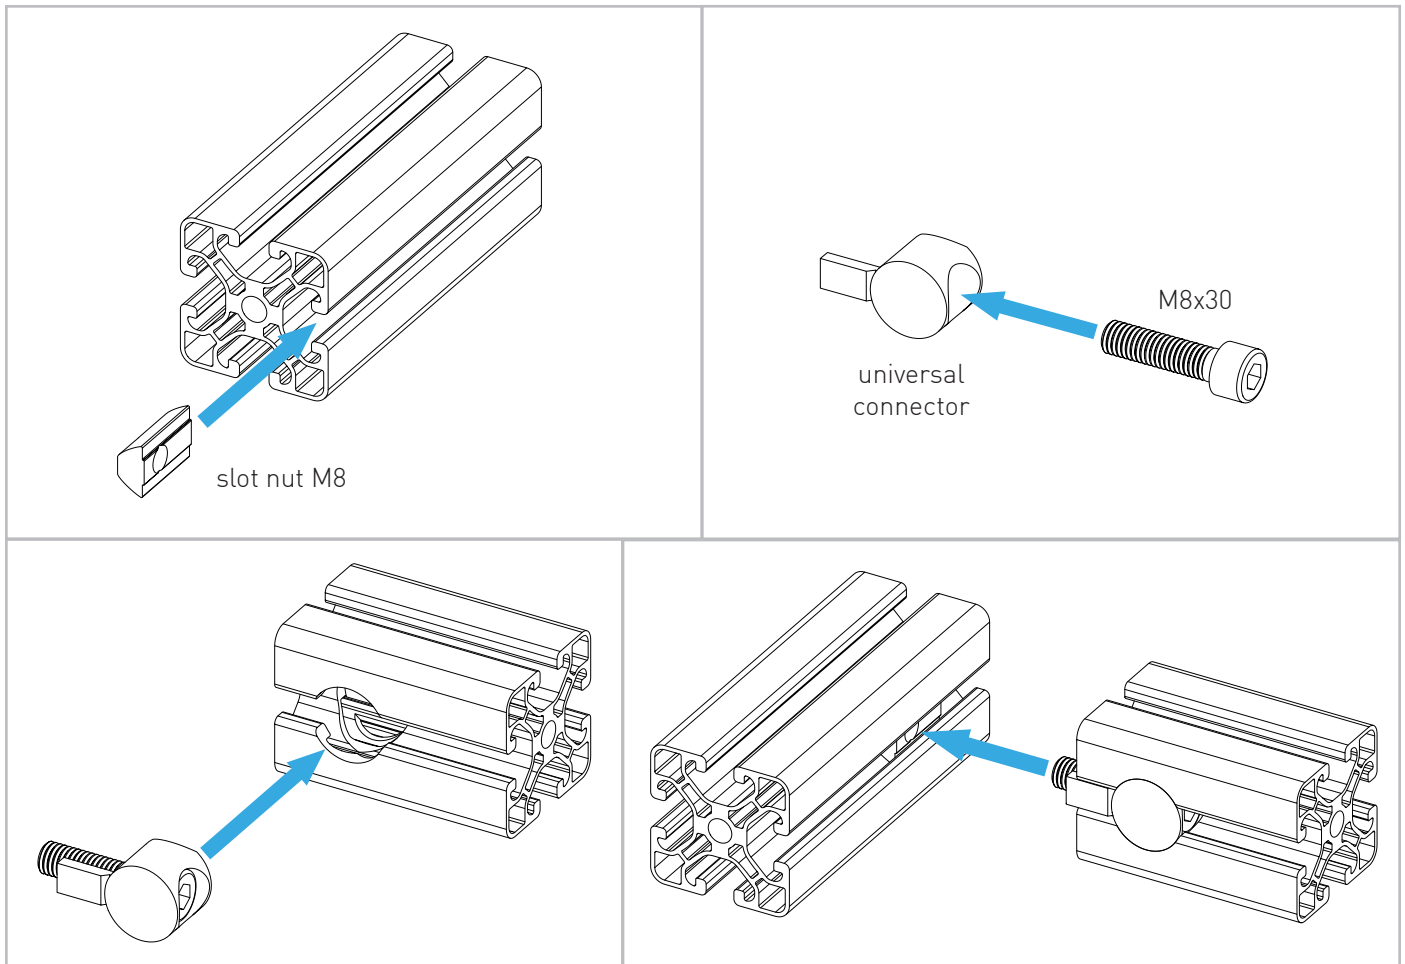

VIRPIL CM3 Base Mounting

Instruction Manual
Bedienungsanleitung
Mode d'emploi

GENERAL ASSEMBLY INFO AND HOW TO

PROFILE NUT

HEX KEY SET WITH BALL HEAD + EXTENSION OR SIMILAR REQUIRED

UNIVERSAL CONNECTOR

ALTERNATIVE

BOLT DIMENSIONS AND HOW TO MEASURE THEM [mm]

PROFILE CAP ATTACHMENT

VIRPIL CM3 BASE ASSEMBLY

Unscrew the 4 original screws.

Use the 4 original screws again.

Use the plugs to close the adjustment bores.

2x
M6x14
flat head

2x
slot nut
M6

If the base is used on a chair setup, the mounting plate can be attached to the other side.

WARNING NOTICES

CAUTION! Do not clamp your fingers while attaching the table mount.

CAUTION! Check before usage if all screws are tightened.