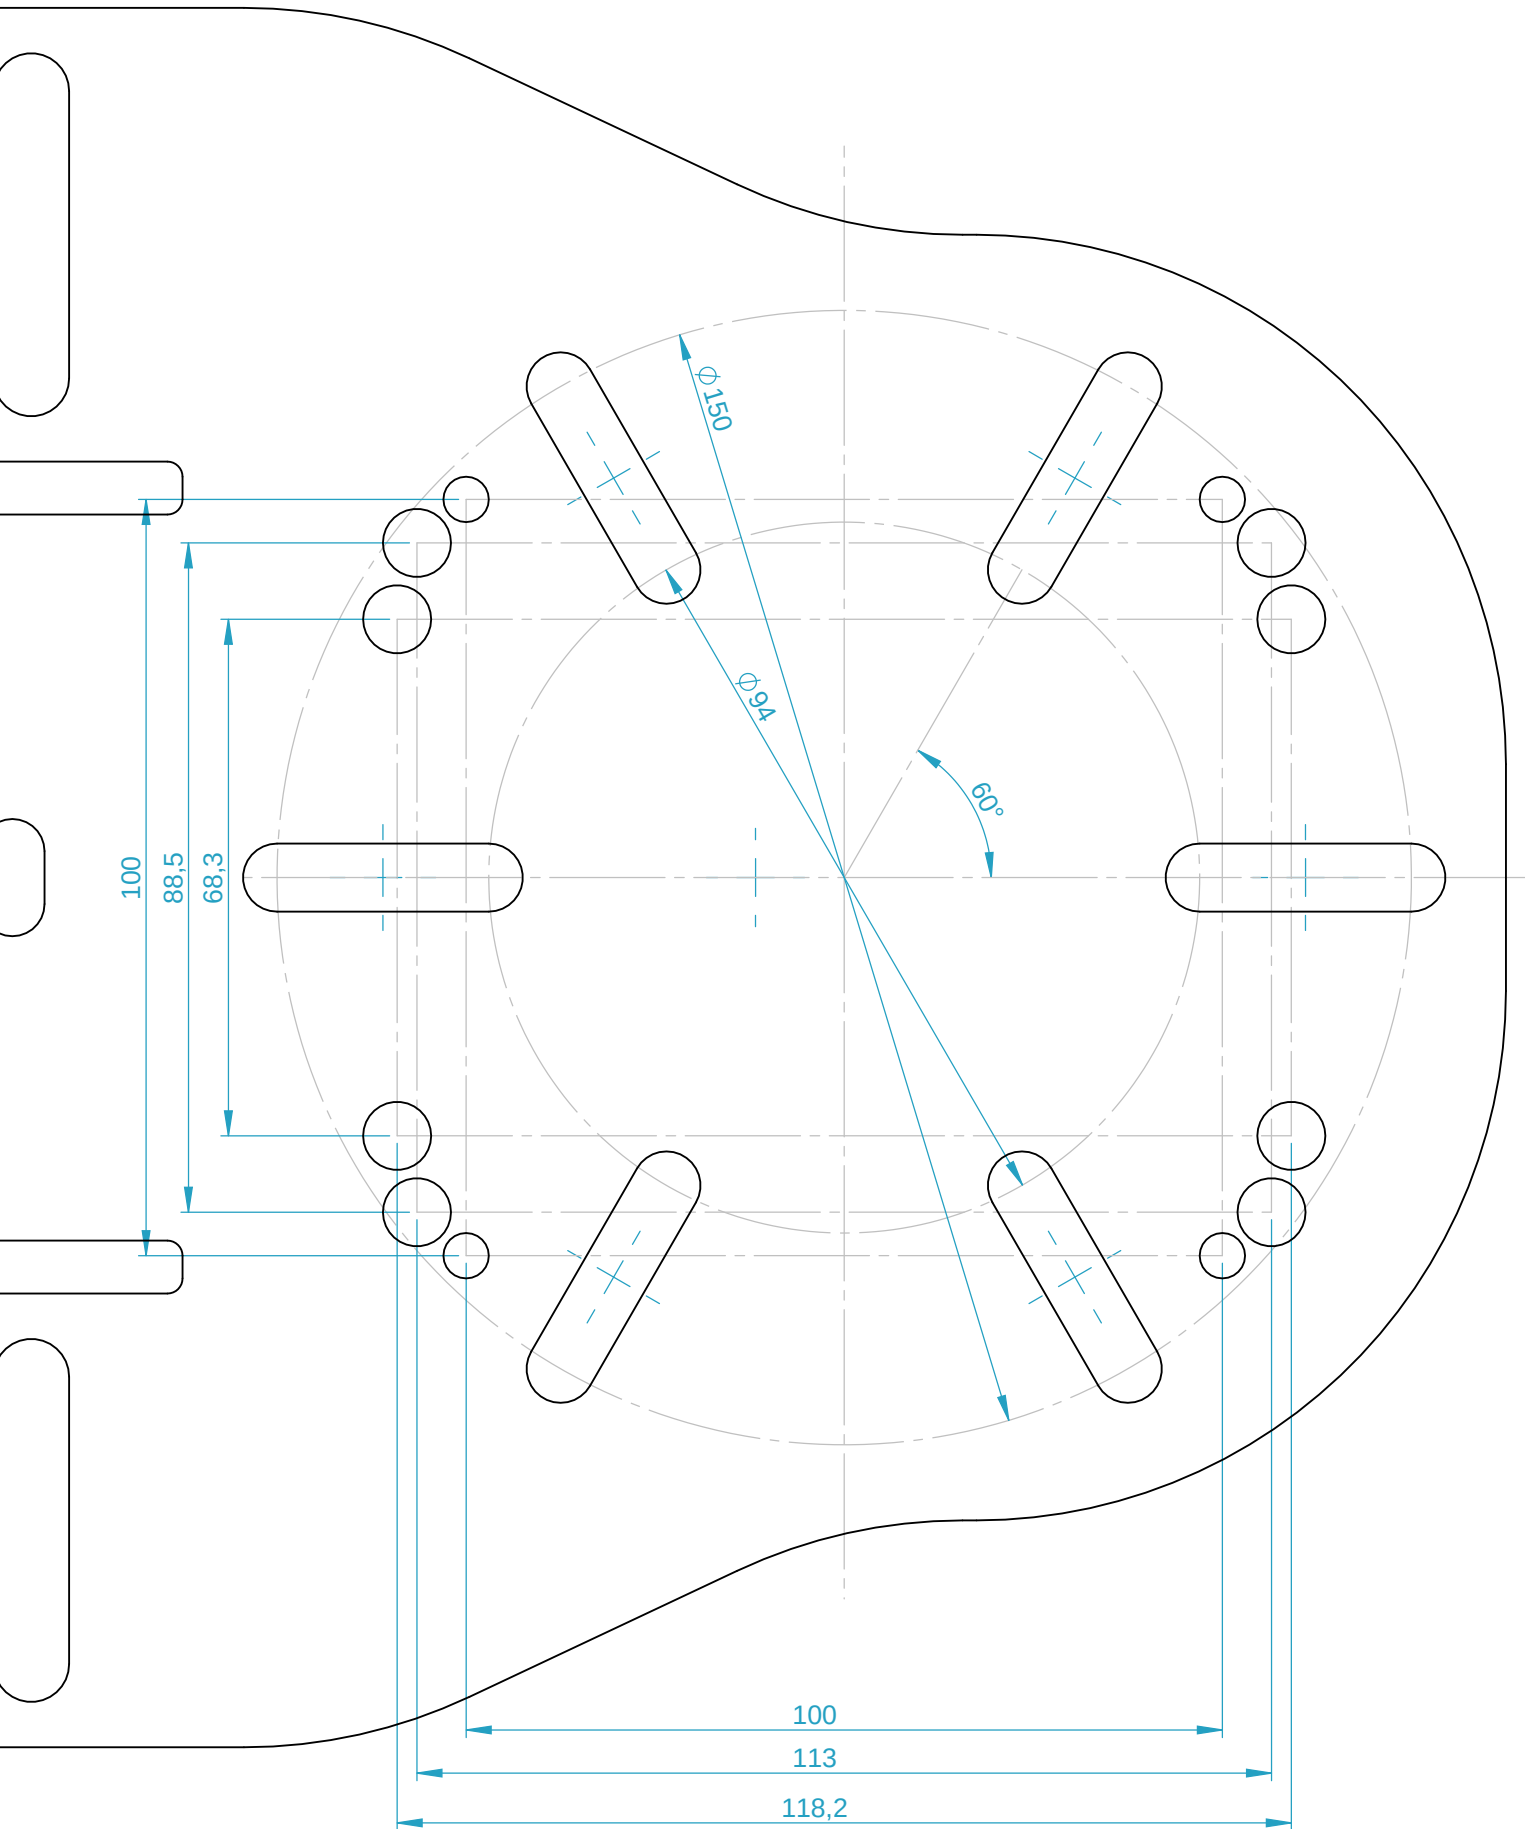

MONSTERTECH

**MONSTERTECH  
BASS SHAKER CHAIR  
UNIVERSAL ADAPTER**

print in original size  
dimensions in mm

100

88,5

68,3

100

113

118,2

$\Phi 150$

$\Phi 94$

$60^\circ$