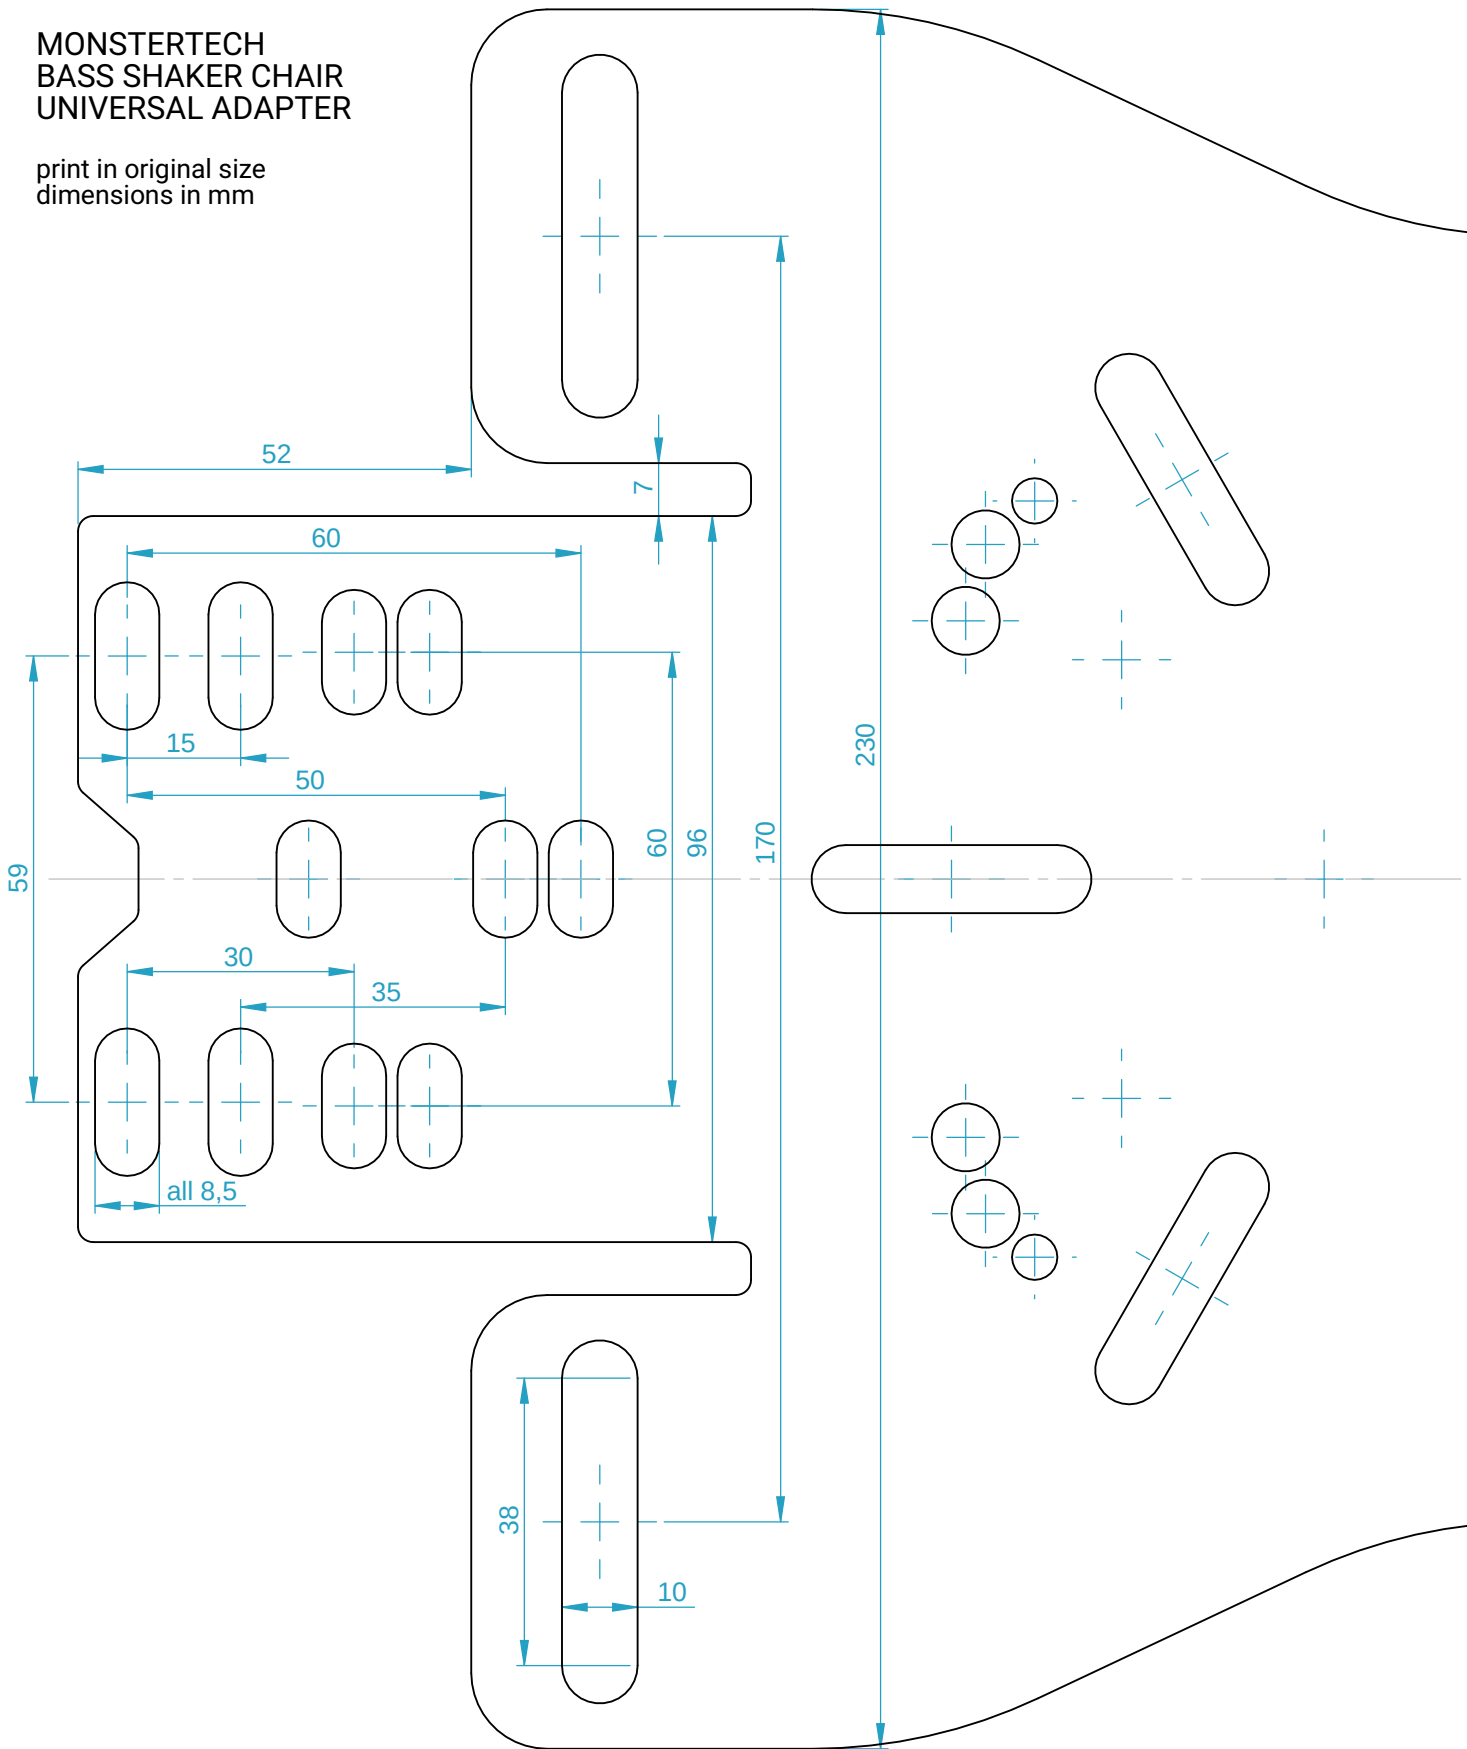

MONSTERTECH

**MONSTERTECH  
BASS SHAKER CHAIR  
UNIVERSAL ADAPTER**

print in original size  
dimensions in mm

100

88,5

68,3

100

113

118,2

$\Phi 150$

$\Phi 94$

$60^\circ$